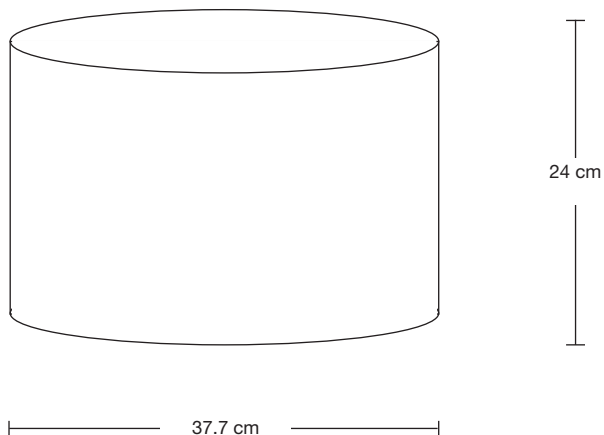

FLEX: 2m Beige Twisted Fabric Flex.

DIMENSIONS

H: 160 cm x W: 37.7 cm x D: 37.7 cm

SHADE DIAMETER: 37.7 cm / 14.8"

SHADE HEIGHT: 24 cm / 9.4"

BASE DIAMETER: 15 cm / 5.9"

BASE HEIGHT: 30.5 cm / 12"

TRAVERTINE

Bulb Required: Standard screw (E27) fitting, max 40W.

WEIGHT: 12.5 kg

INFORMATION

PRODUCT CODE: TR-CFL-BO

FINISHES: Natural & Brass.

FLEX: 2m Beige Twisted Fabric Flex.

DIMENSIONS

H: 143 cm x W: 15 cm x D: 15 cm

BASE DIAMETER: 15 cm / 5.9"

BASE HEIGHT: 30.5 cm / 12"

Light Natural Cotton Drum with Diffuser - Medium

SPECIFICATIONS

We meet all UK and EU lighting and safety regulations.

Our products are hand finished to ensure an authentic vintage look and therefore they may vary slightly from those shown in the images.

H: 24 cm x W: 37.7 cm x D: 37.7 cm

SHADE DIAMETER: 37.7 cm / 14.8"

SHADE HEIGHT: 24 cm / 9.4"