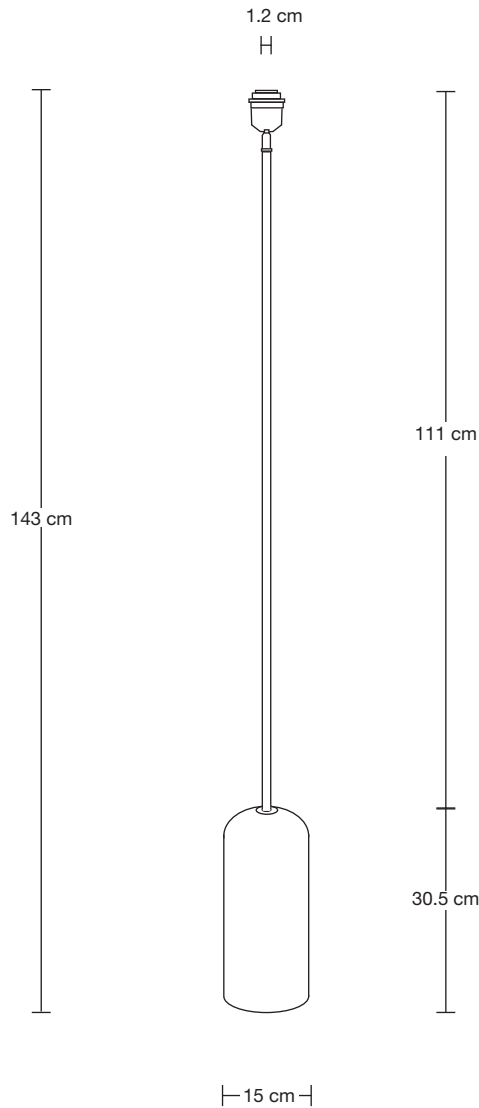

Bulb Required: Standard screw (E27) fitting, max 40W.

WEIGHT: 12.7 kg

INFORMATION

PRODUCT CODE: TR-CFL-NB

FINISHES: Natural & Brass.

SHADE FINISHES: Light Natural, Grey.

SHADE: Drum.

SHADE SIZE: Large, Medium.

FLEX: 2m Beige Twisted Fabric Flex.

DIMENSIONS

H: 160 cm x W: 37.7 cm x D: 37.7 cm

SHADE DIAMETER: 37.7 cm / 14.8"

SHADE HEIGHT: 24 cm / 9.4"

BASE DIAMETER: 15 cm / 5.9"

BASE HEIGHT: 30.5 cm / 12"

TRAVERTINE

BASE DIAMETER: 15 cm / 5.9"

BASE HEIGHT: 30.5 cm / 12"

Light Natural Cotton Drum with Diffuser - Medium

SPECIFICATIONS

We meet all UK and EU lighting and safety regulations.

Our products are hand finished to ensure an authentic vintage look and therefore they may vary slightly from those shown in the images.

H: 24 cm x W: 37.7 cm x D: 37.7 cm

SHADE DIAMETER: 37.7 cm / 14.8"

SHADE HEIGHT: 24 cm / 9.4"