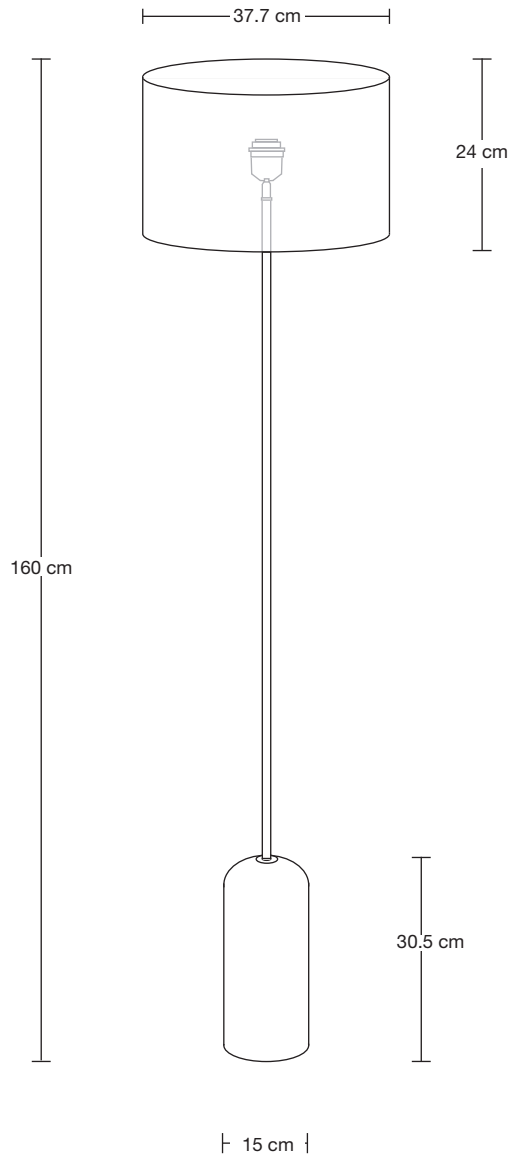

TRAVERTINE

Travertine Cone Floor Lamp - Drum

SPECIFICATIONS

We meet all UK and EU lighting and safety regulations.

Our products are hand finished to ensure an authentic vintage look and therefore they may vary slightly from those shown in the images.

Bulb Required: Standard screw (E27) fitting, max 40W.

WEIGHT: 12.7 kg

INFORMATION

PRODUCT CODE: TR-CFL-NB

FINISHES: Natural & Brass.

SHADE FINISHES: Light Natural, Grey.

SHADE: Drum.

SHADE SIZE: Large, Medium.

FLEX: 2m Beige Twisted Fabric Flex.

DIMENSIONS

H: 160 cm x W: 37.7 cm x D: 37.7 cm

SHADE DIAMETER: 37.7 cm / 14.8"

SHADE HEIGHT: 24 cm / 9.4"

BASE DIAMETER: 15 cm / 5.9"

BASE HEIGHT: 30.5 cm / 12"