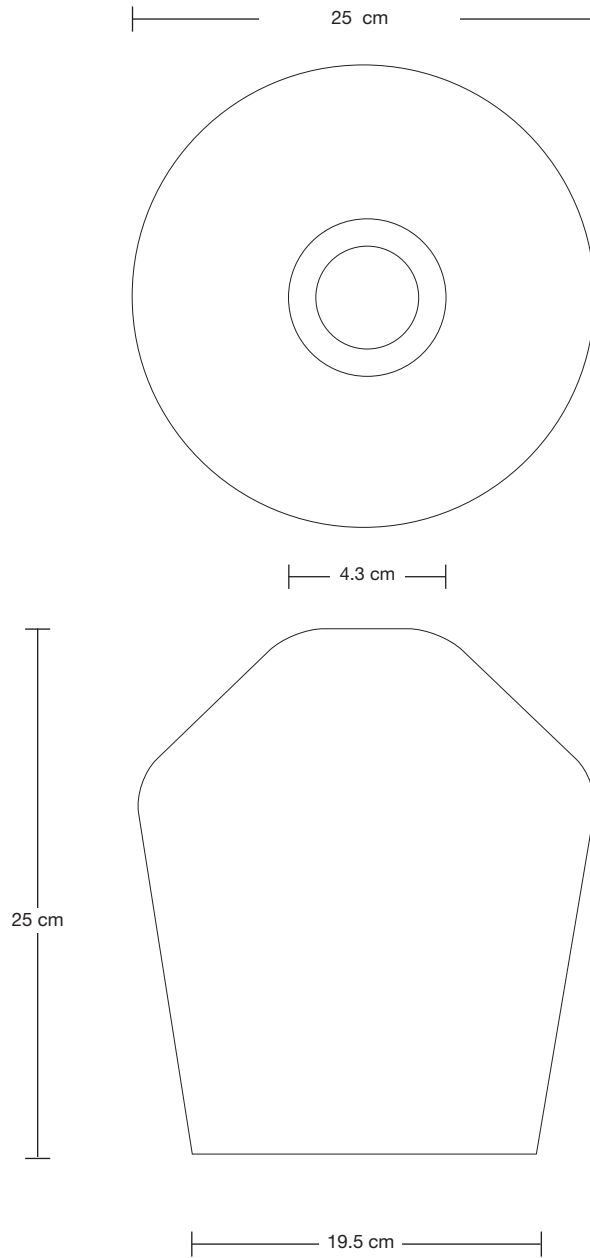

SHADE ONLY

Glass Schoolhouse - 10 Inch

SPECIFICATIONS

We meet all UK and EU lighting and safety regulations.

Our products are hand finished to ensure an authentic vintage look and therefore they may vary slightly from those shown in the images.

INFORMATION

PRODUCT CODE: SH10-SO

FINISHES: Clear, Mocha.

WEIGHT: 1.1 kg

DIMENSIONS

H: 25 cm x W: 25 cm x D: 25 cm

SHADE DIAMETER: 25 cm / 9.8"

SHADE HEIGHT: 25 cm / 9.8"