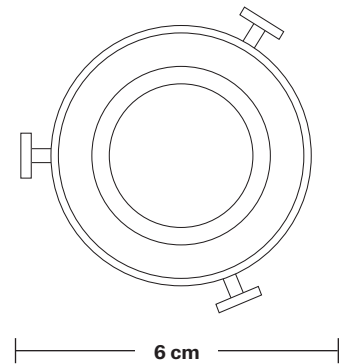

Brooklyn 5 Wire Pendant - Including Shades

Product Code: BR-5WP-MSO

SPECIFICATIONS

We meet all UK and EU lighting and safety regulations.

Our products are hand finished to ensure an authentic vintage look and therefore they may vary slightly from those shown in the images.

Bulb required: Standard screw (E27) fitting, max 40W.

Weight: 4 kg

INFORMATION

Finishes: Brass, Pewter, Copper.

Ready to be installed, installation required.

Wall mount screws not included.

Holders available: Brass, Pewter, Copper

Ceiling rose: Pewter.

DIMENSIONS

Holder Diameter: 6 cm / 2.4"

Holder Height: 11 cm / 4.3"

Ceiling Rose Diameter: 20.5 cm / 8.1"

Ceiling Rose Height: 2 cm / 0.8"