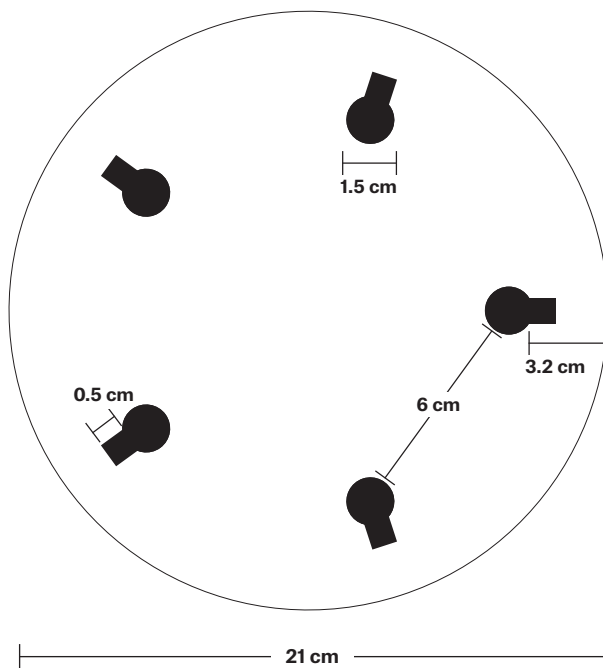

Brooklyn Ceiling Rose - 5 Outlet

Product Code: BR-CR50

H: 3.7 cm x W: 21 cm x D: 21 cm

SPECIFICATIONS

We meet all UK and EU lighting and safety regulations.

Our products are hand finished to ensure an authentic vintage look and therefore they may vary slightly from those shown in the images.

Bulb required: Standard screw (E27) fitting, max 40W.

Weight: 0.43 kg

INFORMATION

Finishes: Pewter.

Ready to be installed, installation required.

Wall mount screws not included.

DIMENSIONS

Ceiling rose diameter: 21 cm / 8.2"

Ceiling rose height: 3.7 cm / 1.5"

INDUSTVILLE