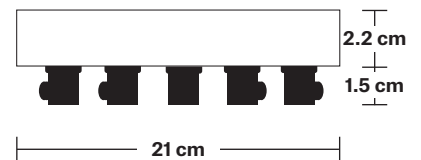

Brooklyn Ceiling Rose - 5 Outlet

Product Code: BR-CR50

H: 3.7 cm x W: 21 cm x D: 21 cm

SPECIFICATIONS

We meet all UK and EU lighting and safety regulations.

Our products are hand finished to ensure an authentic vintage look and therefore they may vary slightly from those shown in the images.

Bulb required: Standard screw (E27) fitting, max 40W.

Weight: 0.43 kg

INFORMATION

Finishes: Pewter.

Ready to be installed, installation required.

Wall mount screws not included.

DIMENSIONS

Ceiling rose diameter: 21 cm / 8.2"

Ceiling rose height: 3.7 cm / 1.5"

INDUSTVILLE