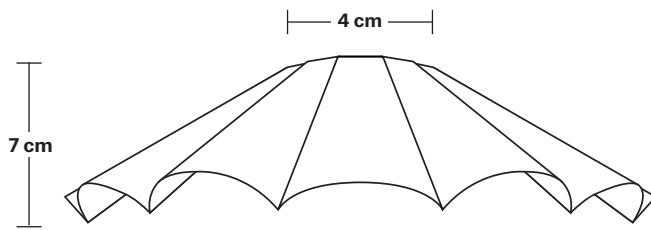

Umbrella Shade - 8 Inch - Shade Only

Product Code: U8-SO

H: 16 cm x W: 20 cm x D: 20 cm

SPECIFICATIONS

We meet all UK and EU lighting and safety regulations.

Our products are hand finished to ensure an authentic vintage look and therefore they may vary slightly from those shown in the images.

Shade weight: 0.2 kg

INFORMATION

Finishes: Brass, Pewter, Copper.

DIMENSIONS

Shade Diameter: 20 cm / 8"

Shade Height (no holder): 7 cm / 2.6"