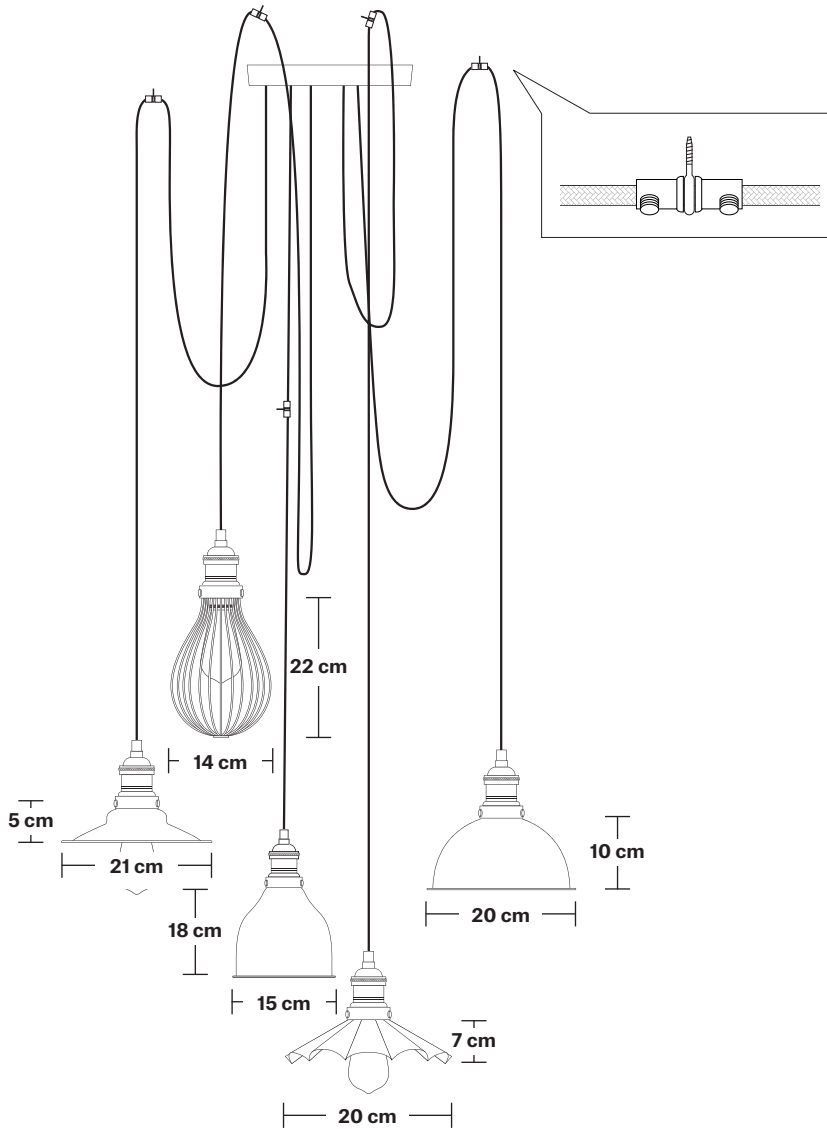

### DIMENSIONS

**H:** 208 cm x **W:** 21 cm x **D:** 21 cm

**Holder Diameter:** 6 cm / 2.5"

**Holder Height:** 11 cm / 4.3"

**Ceiling Rose Diameter:** 21cm / 8.2"

**Ceiling Rose Height:** 2 cm / 0.78"

# Brooklyn 5 Wire Pendant - Including Shades

Product Code: BR-5WP-MSO

## DIMENSIONS

Holder Diameter: 6 cm / 2.4"

Holder Height: 11 cm / 4.3"

Ceiling Rose Diameter: 20.5 cm / 8.1"

Ceiling Rose Height: 2 cm / 0.8"