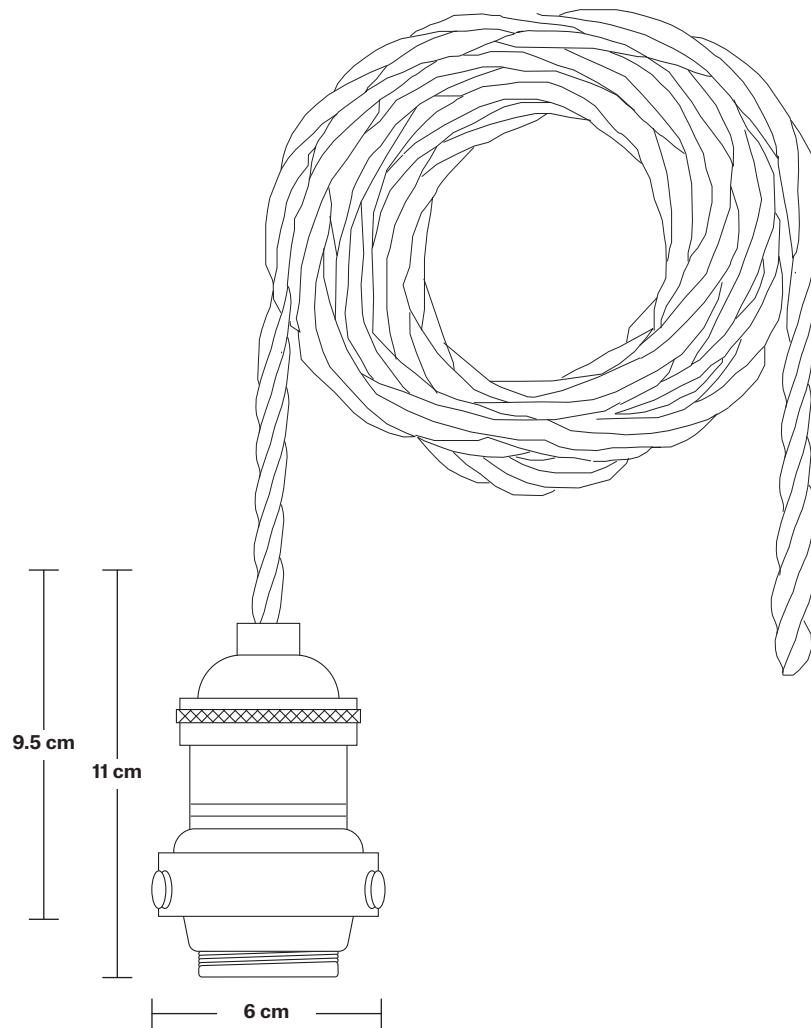

## DIMENSIONS

**H:** 234.5 cm x **W:** 97 cm x **D:** 14 cm

**Shade Diameter:** 14 cm / 5.5"

**Shade Height (no holder):** 22 cm / 8.6"

**Holder Diameter:** 6 cm / 2.4"

**Holder Height:** 11 cm / 4.3"

**Ceiling Rose Width:** 12 cm / 4.7"

**Ceiling Rose Depth:** 92 cm / 36"

**Ceiling Rose Height:** 3 cm / 1.2"

# Rectangular Ceiling Rose - 5 Outlet - Pewter

SPECIFICATIONS	INFORMATION	DIMENSIONS
<p>We meet all UK and EU lighting and safety regulations.</p>	<p><b>Product Code:</b> RE-CR50-P</p>	<p><b>H:</b> 3 cm x <b>W:</b> 12 cm x <b>D:</b> 92 cm</p>
<p>Our products are hand finished to ensure an authentic vintage look and therefore they may vary slightly from those shown in the images.</p>	<p><b>Finishes:</b> Pewter.</p>	<p><b>Ceiling Rose Width:</b> 12 cm / 4.7"</p>
<p><b>Weight:</b> 2 kg</p>	<p>Ready to be installed, installation required.</p>	<p><b>Ceiling Rose Depth:</b> 92 cm / 36"</p>
	<p>Wall mount screws not included.</p>	<p><b>Ceiling Rose Height:</b> 3 cm / 1.2"</p>

### DIMENSIONS

**H:** 213 cm x **W:** 6 cm x **D:** 6 cm

**Holder Diameter:** 6 cm / 2.5"

**Holder Height:** 11 cm / 4.3"

14 cm

22 cm

4 cm