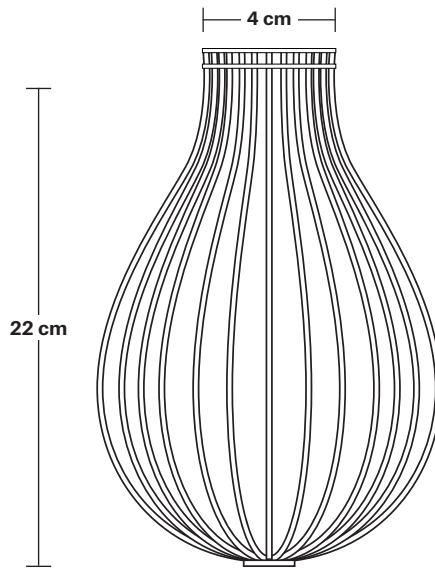

## DIMENSIONS

**H:** 234.5 cm x **W:** 97 cm x **D:** 14 cm

**Shade Diameter:** 14 cm / 5.5"

**Shade Height (no holder):** 22 cm / 8.6"

**Holder Diameter:** 6 cm / 2.4"

**Holder Height:** 11 cm / 4.3"

**Ceiling Rose Width:** 12 cm / 4.7"

# Rectangular Ceiling Rose - 5 Outlet - Pewter

SPECIFICATIONS	INFORMATION	DIMENSIONS
<p>We meet all UK and EU lighting and safety regulations.</p>	<p><b>Product Code:</b> RE-CR50-P</p>	<p><b>H:</b> 3 cm x <b>W:</b> 12 cm x <b>D:</b> 92 cm</p>
<p>Our products are hand finished to ensure an authentic vintage look and therefore they may vary slightly from those shown in the images.</p>	<p><b>Finishes:</b> Pewter.</p>	<p><b>Ceiling Rose Width:</b> 12 cm / 4.7"</p>
<p><b>Weight:</b> 2 kg</p>	<p>Ready to be installed, installation required.</p>	<p><b>Ceiling Rose Depth:</b> 92 cm / 36"</p>
	<p>Wall mount screws not included.</p>	<p><b>Ceiling Rose Height:</b> 3 cm / 1.2"</p>

### DIMENSIONS

**H:** 213 cm x **W:** 6 cm x **D:** 6 cm

**Holder Diameter:** 6 cm / 2.5"

**Holder Height:** 11 cm / 4.3"

14 cm

22 cm

4 cm

### DIMENSIONS

**H:** 22 cm x **W:** 14 cm x **D:** 14 cm

**Shade Diameter:** 14 cm / 5.5"

**Shade Height:** 22 cm / 8.6"