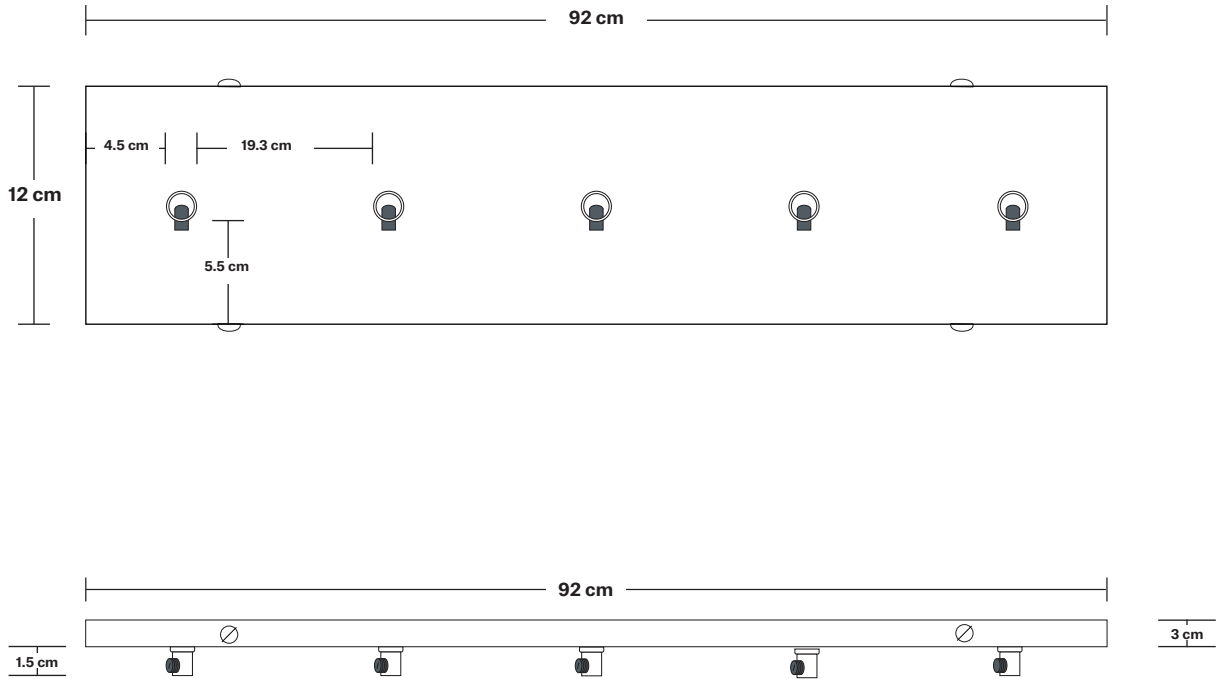

## DIMENSIONS

**H:** 234.5 cm x **W:** 97 cm x **D:** 14 cm

**Shade Diameter:** 14 cm / 5.5"

**Shade Height (no holder):** 22 cm / 8.6"

**Holder Diameter:** 6 cm / 2.4"

**Holder Height:** 11 cm / 4.3"

**Ceiling Rose Width:** 12 cm / 4.7"

# Rectangular Ceiling Rose - 5 Outlet - Pewter

SPECIFICATIONS	INFORMATION	DIMENSIONS
<p>We meet all UK and EU lighting and safety regulations.</p>	<p><b>Product Code:</b> RE-CR50-P</p>	<p><b>H:</b> 3 cm x <b>W:</b> 12 cm x <b>D:</b> 92 cm</p>
<p>Our products are hand finished to ensure an authentic vintage look and therefore they may vary slightly from those shown in the images.</p>	<p><b>Finishes:</b> Pewter.</p>	<p><b>Ceiling Rose Width:</b> 12 cm / 4.7"</p>
<p><b>Weight:</b> 2 kg</p>	<p>Ready to be installed, installation required.</p>	<p><b>Ceiling Rose Depth:</b> 92 cm / 36"</p>
	<p>Wall mount screws not included.</p>	<p><b>Ceiling Rose Height:</b> 3 cm / 1.2"</p>

### DIMENSIONS

**H:** 213 cm x **W:** 6 cm x **D:** 6 cm

**Holder Diameter:** 6 cm / 2.5"

**Holder Height:** 11 cm / 4.3"

14 cm

22 cm

4 cm

### DIMENSIONS

**H:** 22 cm x **W:** 14 cm x **D:** 14 cm

**Shade Diameter:** 14 cm / 5.5"

**Shade Height:** 22 cm / 8.6"