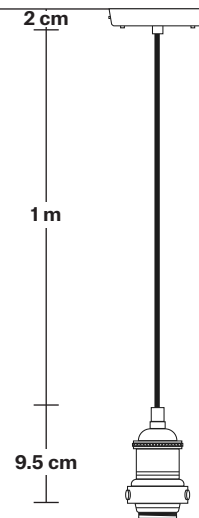

Brooklyn Dome Pendant - 17 Inch

Product Code: BR-DP17

H: 34 cm x W: 44 cm x D: 44 cm

SPECIFICATIONS

We meet all UK and EU lighting and safety regulations.

Our products are hand finished to ensure an authentic vintage look and therefore they may vary slightly from those shown in the images.

Wall mount screws not included.

Holders available: Brass, Pewter, Copper, Pewter Chain Holder.

Flex: 1m Black Round Fabric Flex.

Ceiling Rose: Pewter.

DIMENSIONS

Shade Diameter: 44 cm / 17.3"

Shade Height (no holder): 24.5 cm / 9.6"

Holder Diameter: 6 cm / 2.5"

Holder Height: 11 cm / 4.3"

Ceiling Rose Diameter: 12 cm / 4.9"

Ceiling Rose Height: 2 cm / 0.8"

Brooklyn Cord Set ES E27 Bulb Holder

Product Code: BR-CS

H: 113 cm x W: 12 cm x D: 12 cm

Dome - 17 Inch - Shade Only

Product Code: D17-SO

H: 24.5 cm x W: 44 cm x D: 44 cm

SPECIFICATIONS

We meet all UK and EU lighting and safety regulations.

Our products are hand finished to ensure an authentic vintage look and therefore they may vary slightly from those shown in the images.