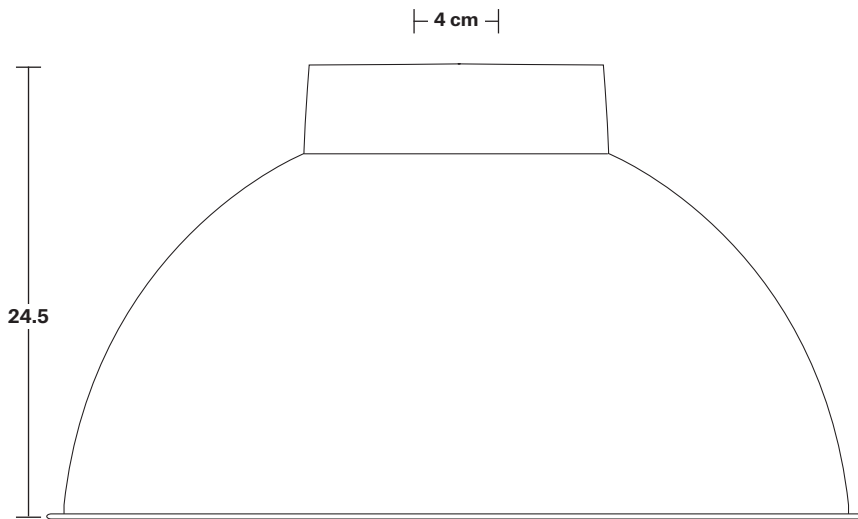

H: 115 cm x W: 12 cm x D: 12 cm

SPECIFICATIONS

We meet all UK and EU lighting and safety regulations.

Our products are hand finished to ensure an authentic vintage look and therefore they may vary slightly from those shown in the images.

Ceiling rose: Pewter.

DIMENSIONS

Bulb Holder Diameter: 9 cm / 3.5"

Bulb Holder Height: 10 cm / 3.9"

Ceiling Rose Diameter: 12 cm / 4.7"

Ceiling Rose Height: 2.5 cm / 1"

Full Drop: 115 cm / 45.3"

INDUSTVILLE

Dome - 17 Inch - Shade Only

Product Code: D17-SO

H: 24.5 cm x W: 44 cm x D: 44 cm

SPECIFICATIONS

We meet all UK and EU lighting and safety regulations.

Our products are hand finished to ensure an authentic vintage look and therefore they may vary slightly from those shown in the images.

Shade weight: 1.3kg

INFORMATION

Finishes: Brass, Pewter, Copper & Pewter, Brass & Pewter.

DIMENSIONS

Shade Diameter: 44 cm / 17.3"

Shade Height (no holder): 24.5 cm / 9.6"

Dome - 17 Inch - Pewter & Copper

Shade Only