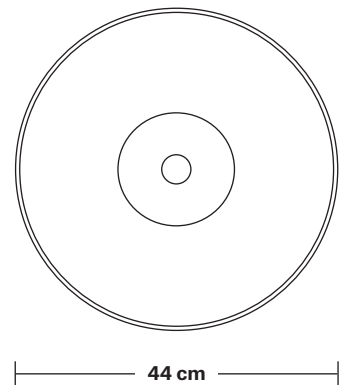

H: 115 cm x W: 12 cm x D: 12 cm

SPECIFICATIONS

We meet all UK and EU lighting and safety regulations.

Our products are hand finished to ensure an authentic vintage look and therefore they may vary slightly from those shown in the images.

Ceiling rose: Pewter.

DIMENSIONS

Bulb Holder Diameter: 9 cm / 3.5"

Bulb Holder Height: 10 cm / 3.9"

Ceiling Rose Diameter: 12 cm / 4.7"

Ceiling Rose Height: 2.5 cm / 1"

Full Drop: 115 cm / 45.3"

INDUSTVILLE

Dome - 17 Inch - Shade Only

Product Code: D17-SO

H: 24.5 cm x W: 44 cm x D: 44 cm

SPECIFICATIONS

We meet all UK and EU lighting and safety regulations.

Our products are hand finished to ensure an authentic vintage look and therefore they may vary slightly from those shown in the images.

Shade weight: 1.3kg

INFORMATION

Finishes: Brass, Pewter, Copper & Pewter, Brass & Pewter.

DIMENSIONS

Shade Diameter: 44 cm / 17.3"

Shade Height (no holder): 24.5 cm / 9.6"

Dome - 17 Inch - Pewter & Copper

Shade Only