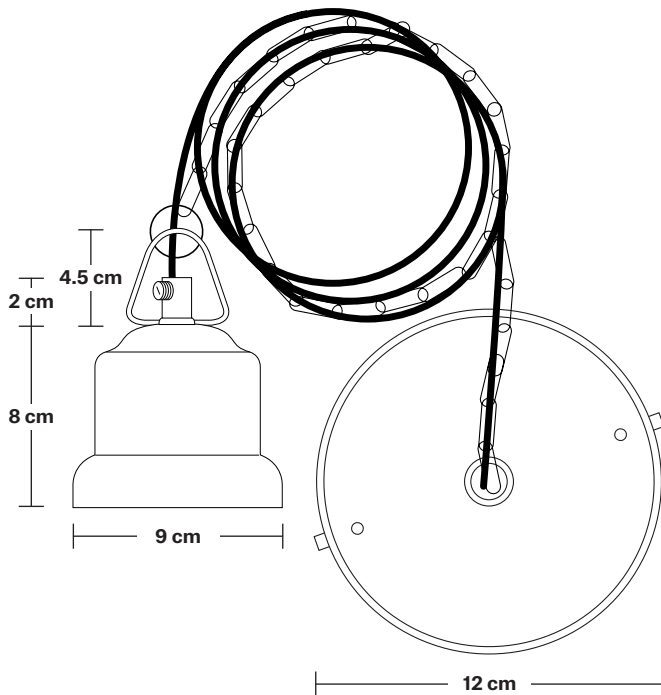

Brooklyn Dome Pendant - 17 Inch

Product Code: BR-DP17

H: 34 cm x W: 44 cm x D: 44 cm

SPECIFICATIONS

We meet all UK and EU lighting and safety regulations.

Our products are hand finished to ensure an authentic vintage look and therefore they may vary slightly from those shown in the images.

Ceiling rose: Pewter.

DIMENSIONS

Bulb Holder Diameter: 6 cm / 2.5"

Bulb Holder Height: 11 cm / 4.3"

Ceiling Rose height: 12 cm / 4.9"

Full Drop: 113 cm / 44.5"

Brooklyn Chain Cord Set ES E27 Bulb Holder

Product Code: BR-CS

H: 115 cm x W: 12 cm x D: 12 cm

SPECIFICATIONS

We meet all UK and EU lighting and safety regulations.

Our products are hand finished to ensure an authentic vintage look and therefore they may vary slightly from those shown in the images.

Ceiling rose: Pewter.

DIMENSIONS

Bulb Holder Diameter: 9 cm / 3.5"

Bulb Holder Height: 10 cm / 3.9"

Ceiling Rose Diameter: 12 cm / 4.7"

Ceiling Rose Height: 2.5 cm / 1"

Full Drop: 115 cm / 45.3"

INDUSTVILLE