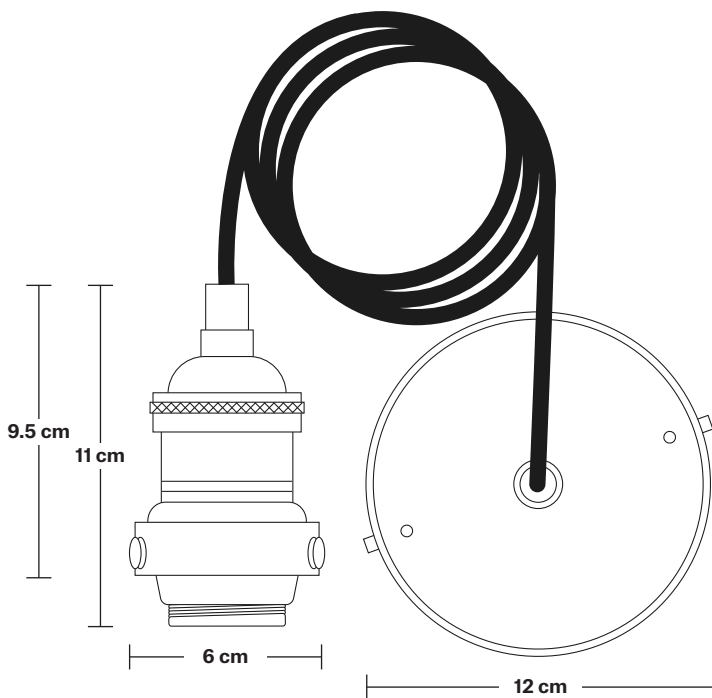

Brooklyn Dome Pendant - 17 Inch

Product Code: BR-DP17

H: 34 cm x W: 44 cm x D: 44 cm

SPECIFICATIONS

We meet all UK and EU lighting and safety regulations.

Our products are hand finished to ensure an authentic vintage look and therefore they may vary slightly from those shown in the images.

Wall mount screws not included.

Holders available: Brass, Pewter, Copper, Pewter Chain Holder.

Flex: 1m Black Round Fabric Flex.

Ceiling Rose: Pewter.

DIMENSIONS

Shade Diameter: 44 cm / 17.3"

Shade Height (no holder): 24.5 cm / 9.6"

Holder Diameter: 6 cm / 2.5"

Holder Height: 11 cm / 4.3"

Ceiling Rose Diameter: 12 cm / 4.9"

Ceiling Rose Height: 2 cm / 0.8"

Brooklyn Cord Set ES E27 Bulb Holder

Product Code: BR-CS

H: 113 cm x W: 12 cm x D: 12 cm

Ceiling rose: Pewter.

DIMENSIONS

Bulb Holder Diameter: 6 cm / 2.5"

Bulb Holder Height: 11 cm / 4.3"

Ceiling Rose height: 12 cm / 4.9"

Full Drop: 113 cm / 44.5"

Brooklyn Chain Cord Set ES E27 Bulb Holder

Product Code: BR-CS