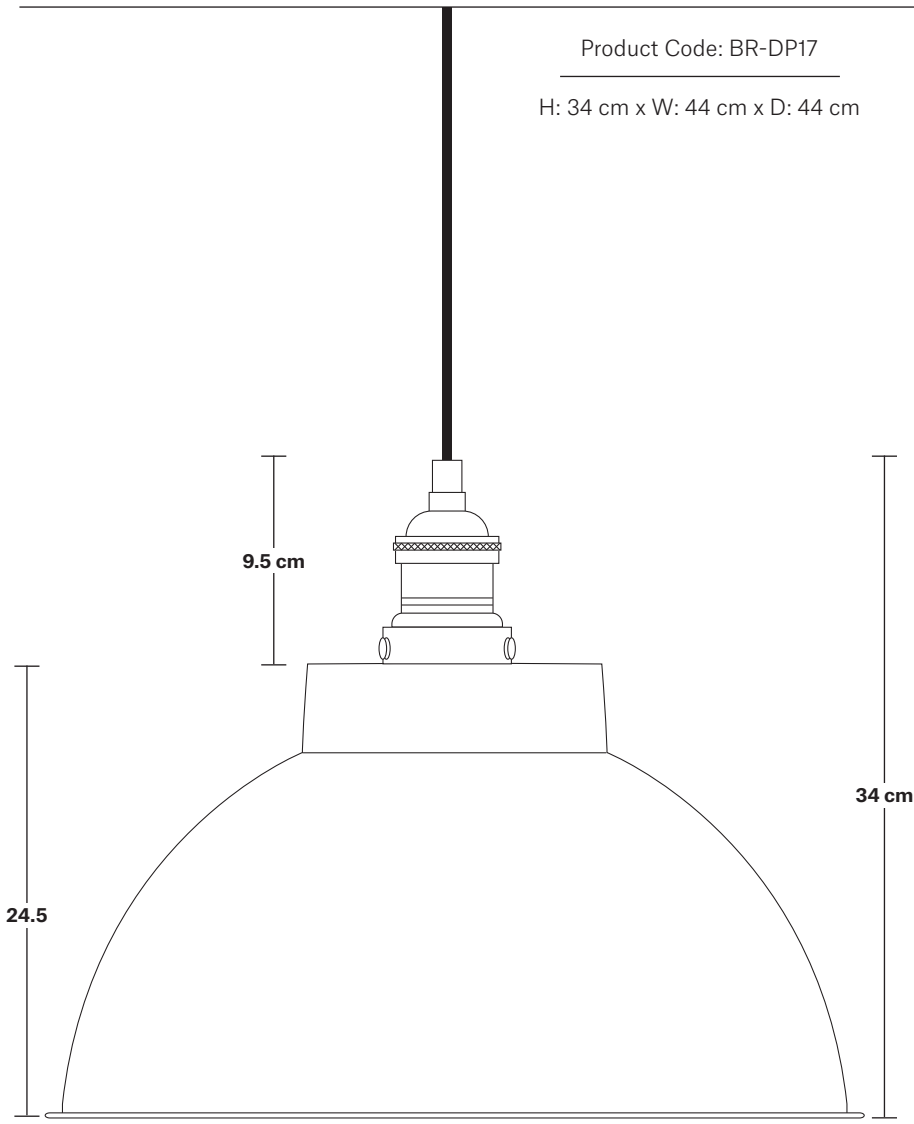

Brooklyn Dome Pendant - 17 Inch

Product Code: BR-DP17

H: 34 cm x W: 44 cm x D: 44 cm

SPECIFICATIONS

We meet all UK and EU lighting and safety regulations.

Our products are hand finished to ensure an authentic vintage look and therefore they may vary slightly from those shown in the images.

Bulb required: Standard screw (E27) fitting, max 40W.

Shade weight: 1.3kg | **Holder weight:** 0.5kg

Maximum weight: 1.8 kg

INFORMATION

Finishes: Brass, Pewter, Copper & Pewter, Brass & Pewter.

Ready to be installed, installation required.

Wall mount screws not included.

Holders available: Brass, Pewter, Copper, Pewter Chain Holder.

Flex: 1m Black Round Fabric Flex.

Ceiling Rose: Pewter.

DIMENSIONS

Shade Diameter: 44 cm / 17.3"

Shade Height (no holder): 24.5 cm / 9.6"

Holder Diameter: 6 cm / 2.5"

Holder Height: 11 cm / 4.3"

Ceiling Rose Diameter: 12 cm / 4.9"

Ceiling Rose Height: 2 cm / 0.8"