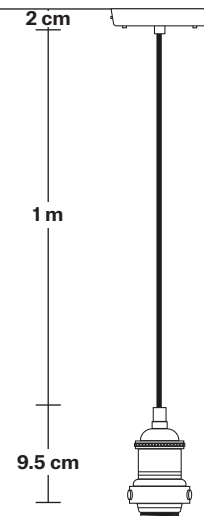

Shade weight: 1.3kg

INFORMATION

Finishes: Brass, Pewter, Copper & Pewter, Brass & Pewter.

DIMENSIONS

Shade Diameter: 44 cm / 17.3"

Shade Height (no holder): 24.5 cm / 9.6"

Dome - 17 Inch - Pewter

Shade Only

Brooklyn Dome Pendant - 17 Inch

Product Code: BR-DP17

H: 34 cm x W: 44 cm x D: 44 cm

SPECIFICATIONS

We meet all UK and EU lighting and safety regulations.

Our products are hand finished to ensure an authentic vintage look and therefore they may vary slightly from those shown in the images.

Wall mount screws not included.

Holders available: Brass, Pewter, Copper, Pewter Chain Holder.

Flex: 1m Black Round Fabric Flex.

Ceiling Rose: Pewter.

DIMENSIONS

Shade Diameter: 44 cm / 17.3"

Shade Height (no holder): 24.5 cm / 9.6"

Holder Diameter: 6 cm / 2.5"

Holder Height: 11 cm / 4.3"

Ceiling Rose Diameter: 12 cm / 4.9"

Ceiling Rose Height: 2 cm / 0.8"

Brooklyn Cord Set ES E27 Bulb Holder

Product Code: BR-CS

H: 113 cm x W: 12 cm x D: 12 cm