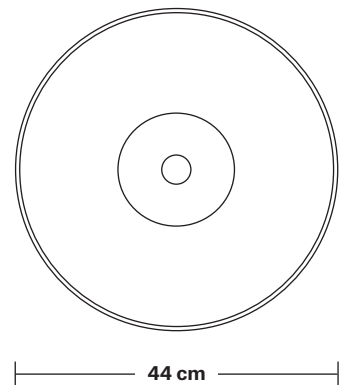

Brooklyn Dome Pendant - 17 Inch

Product Code: BR-DP17

H: 34 cm x W: 44 cm x D: 44 cm

SPECIFICATIONS

We meet all UK and EU lighting and safety regulations.

Our products are hand finished to ensure an authentic vintage look and therefore they may vary slightly from those shown in the images.

Bulb required: Standard screw (E27) fitting, max 40W.

Shade weight: 1.3kg | **Holder weight:** 0.5kg

Maximum weight: 1.8 kg

INFORMATION

Finishes: Brass, Pewter, Copper & Pewter, Brass & Pewter.

Ready to be installed, installation required.

Wall mount screws not included.

Holders available: Brass, Pewter, Copper, Pewter Chain Holder.

Flex: 1m Black Round Fabric Flex.

Ceiling Rose: Pewter.

DIMENSIONS

Shade Diameter: 44 cm / 17.3"

Shade Height (no holder): 24.5 cm / 9.6"

Holder Diameter: 6 cm / 2.5"

Holder Height: 11 cm / 4.3"

Ceiling Rose Diameter: 12 cm / 4.9"

Ceiling Rose Height: 2 cm / 0.8"