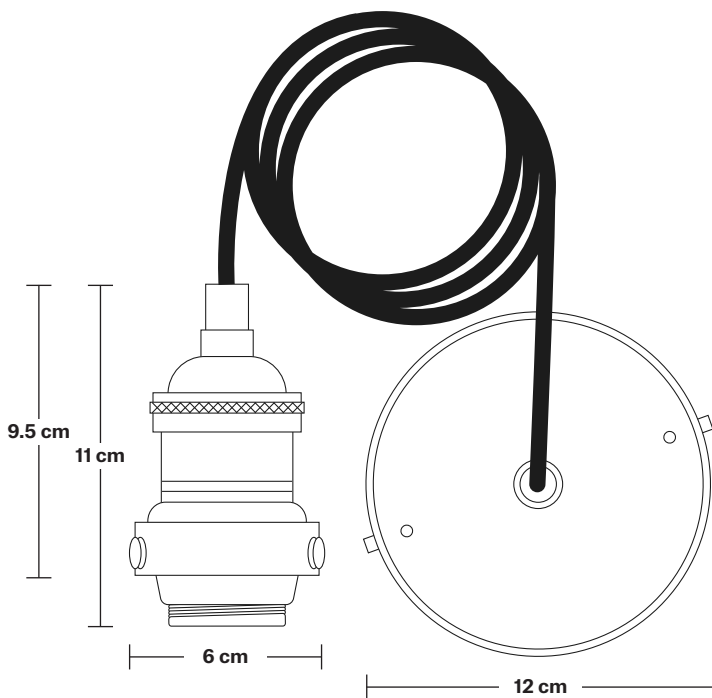

Holder Diameter: 6 cm / 2.5"

Holder Height: 11 cm / 4.3"

Ceiling Rose Diameter: 12 cm / 4.9"

Ceiling Rose Height: 2 cm / 0.8"

Brooklyn Cord Set ES E27 Bulb Holder

Product Code: BR-CS

H: 113 cm x W: 12 cm x D: 12 cm

Wall mount screws not included.

Holders available: Brass, Pewter, Copper, Pewter Chain Holder.

Flex: 1m Black Round Fabric Flex.

Ceiling Rose: Pewter.

DIMENSIONS

Shade Diameter: 44 cm / 17.3"

Shade Height (no holder): 24.5 cm / 9.6"

Ceiling rose: Pewter.

DIMENSIONS

Bulb Holder Diameter: 6 cm / 2.5"

Bulb Holder Height: 11 cm / 4.3"

Ceiling Rose height: 12 cm / 4.9"

Full Drop: 113 cm / 44.5"

INDUSTVILLE

Brooklyn Chain Cord Set ES E27 Bulb Holder