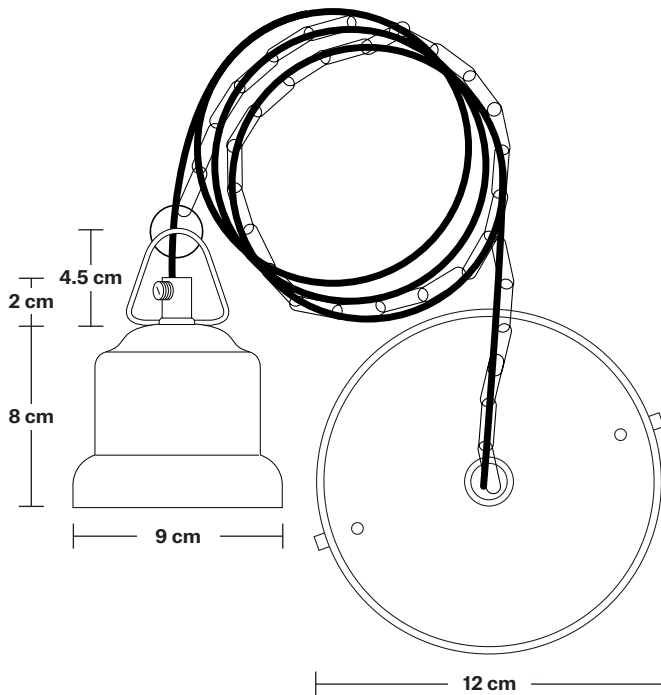

Holder Diameter: 6 cm / 2.5"

Holder Height: 11 cm / 4.3"

Ceiling Rose Diameter: 12 cm / 4.9"

Ceiling Rose Height: 2 cm / 0.8"

Brooklyn Cord Set ES E27 Bulb Holder

Product Code: BR-CS

H: 113 cm x W: 12 cm x D: 12 cm

Ceiling rose: Pewter.

DIMENSIONS

Bulb Holder Diameter: 6 cm / 2.5"

Bulb Holder Height: 11 cm / 4.3"

Ceiling Rose height: 12 cm / 4.9"

Full Drop: 113 cm / 44.5"

Brooklyn Chain Cord Set ES E27 Bulb Holder

Product Code: BR-CS

H: 115 cm x W: 12 cm x D: 12 cm

SPECIFICATIONS

We meet all UK and EU lighting and safety regulations.

Our products are hand finished to ensure an authentic vintage look and therefore they may vary slightly from those shown in the images.

Ceiling rose: Pewter.

DIMENSIONS

Bulb Holder Diameter: 9 cm / 3.5"

Bulb Holder Height: 10 cm / 3.9"

Ceiling Rose Diameter: 12 cm / 4.7"

Ceiling Rose Height: 2.5 cm / 1"

Full Drop: 115 cm / 45.3"

Dome - 17 Inch - Shade Only