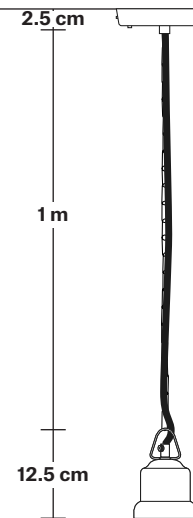

Brooklyn Dome Pendant - 17 Inch

Product Code: BR-DP17

H: 34 cm x W: 44 cm x D: 44 cm

SPECIFICATIONS

We meet all UK and EU lighting and safety regulations.

Our products are hand finished to ensure an authentic vintage look and therefore they may vary slightly from those shown in the images.

Ceiling rose: Pewter.

DIMENSIONS

Bulb Holder Diameter: 6 cm / 2.5"

Bulb Holder Height: 11 cm / 4.3"

Ceiling Rose height: 12 cm / 4.9"

Full Drop: 113 cm / 44.5"

Brooklyn Chain Cord Set ES E27 Bulb Holder

Product Code: BR-CS

H: 115 cm x W: 12 cm x D: 12 cm

SPECIFICATIONS

We meet all UK and EU lighting and safety regulations.

Our products are hand finished to ensure an authentic vintage look and therefore they may vary slightly from those shown in the images.

Ceiling rose: Pewter.

DIMENSIONS

Bulb Holder Diameter: 9 cm / 3.5"

Bulb Holder Height: 10 cm / 3.9"

Ceiling Rose Diameter: 12 cm / 4.7"

Ceiling Rose Height: 2.5 cm / 1"

Full Drop: 115 cm / 45.3"

INDUSTVILLE