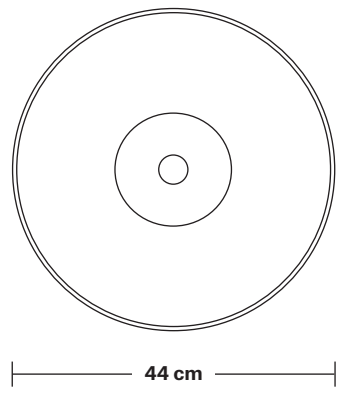

Brooklyn Dome Pendant - 17 Inch

Product Code: BR-DP17

H: 34 cm x W: 44 cm x D: 44 cm

SPECIFICATIONS

We meet all UK and EU lighting and safety regulations.

Our products are hand finished to ensure an authentic vintage look and therefore they may vary slightly from those shown in the images.