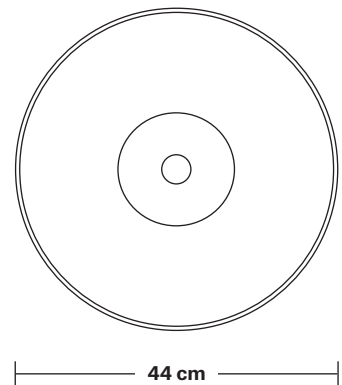

H: 115 cm x W: 12 cm x D: 12 cm

SPECIFICATIONS

We meet all UK and EU lighting and safety regulations.

Our products are hand finished to ensure an authentic vintage look and therefore they may vary slightly from those shown in the images.

Ceiling rose: Pewter.

DIMENSIONS

Bulb Holder Diameter: 9 cm / 3.5"

Bulb Holder Height: 10 cm / 3.9"

Ceiling Rose Diameter: 12 cm / 4.7"

Ceiling Rose Height: 2.5 cm / 1"

Full Drop: 115 cm / 45.3"

Dome - 17 Inch - Shade Only

Product Code: D17-SO

H: 24.5 cm x W: 44 cm x D: 44 cm

SPECIFICATIONS

We meet all UK and EU lighting and safety regulations.

Our products are hand finished to ensure an authentic vintage look and therefore they may vary slightly from those shown in the images.

Shade weight: 1.3kg

INFORMATION

Finishes: Brass, Pewter, Copper & Pewter, Brass & Pewter.

DIMENSIONS

Shade Diameter: 44 cm / 17.3"

Shade Height (no holder): 24.5 cm / 9.6"

Dome - 17 Inch - Pewter & Brass

Shade Only