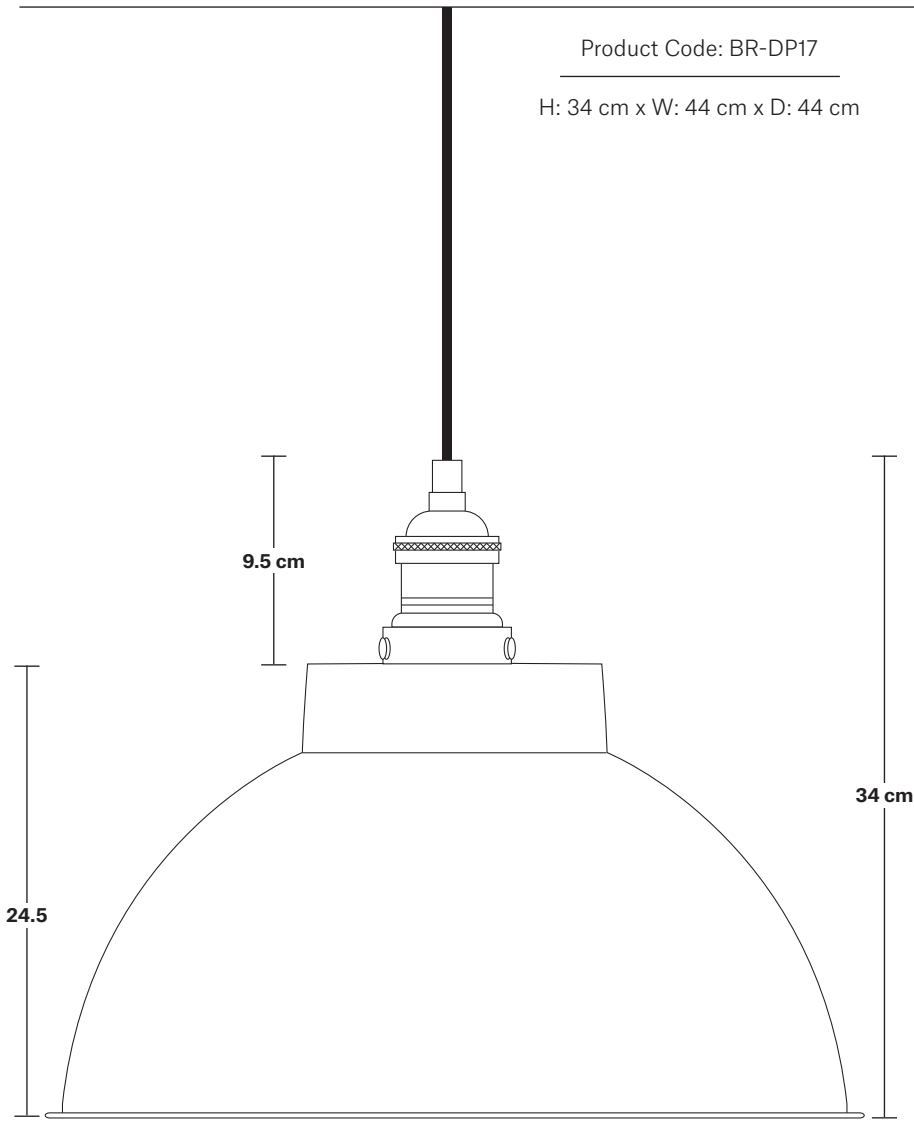

Brooklyn Dome Pendant - 17 Inch

Product Code: BR-DP17

H: 34 cm x W: 44 cm x D: 44 cm

SPECIFICATIONS

We meet all UK and EU lighting and safety regulations.

Our products are hand finished to ensure an authentic vintage look and therefore they may vary slightly from those shown in the images.

Bulb required: Standard screw (E27) fitting, max 40W.

Shade weight: 1.3kg | **Holder weight:** 0.5kg

Maximum weight: 1.8 kg

INFORMATION

Finishes: Brass, Pewter, Copper & Pewter, Brass & Pewter.

Ready to be installed, installation required.

Holder Diameter: 6 cm / 2.5"

Holder Height: 11 cm / 4.3"

Ceiling Rose Diameter: 12 cm / 4.9"

Ceiling Rose Height: 2 cm / 0.8"

Brooklyn Cord Set ES E27 Bulb Holder

Product Code: BR-CS

H: 113 cm x W: 12 cm x D: 12 cm

Dome - 17 Inch - Shade Only

Product Code: D17-SO

H: 24.5 cm x W: 44 cm x D: 44 cm

SPECIFICATIONS

We meet all UK and EU lighting and safety regulations.

Our products are hand finished to ensure an authentic vintage look and therefore they may vary slightly from those shown in the images.