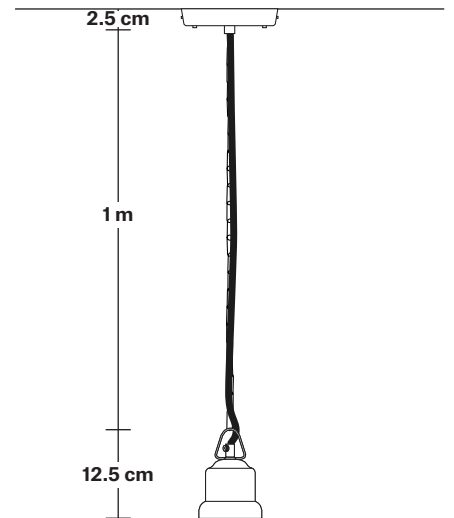

Holder Diameter: 6 cm / 2.5"

Holder Height: 11 cm / 4.3"

Ceiling Rose Diameter: 12 cm / 4.9"

Ceiling Rose Height: 2 cm / 0.8"

Brooklyn Cord Set ES E27 Bulb Holder

Product Code: BR-CS

H: 113 cm x W: 12 cm x D: 12 cm

Ceiling rose: Pewter.

DIMENSIONS

Bulb Holder Diameter: 6 cm / 2.5"

Bulb Holder Height: 11 cm / 4.3"

Ceiling Rose height: 12 cm / 4.9"

Full Drop: 113 cm / 44.5"

INDUSTVILLE

Brooklyn Chain Cord Set ES E27 Bulb Holder

Product Code: BR-CS

H: 115 cm x W: 12 cm x D: 12 cm

SPECIFICATIONS

We meet all UK and EU lighting and safety regulations.

Our products are hand finished to ensure an authentic vintage look and therefore they may vary slightly from those shown in the images.

Ceiling rose: Pewter.

DIMENSIONS

Bulb Holder Diameter: 9 cm / 3.5"

Bulb Holder Height: 10 cm / 3.9"

Ceiling Rose Diameter: 12 cm / 4.7"

Ceiling Rose Height: 2.5 cm / 1"

Full Drop: 115 cm / 45.3"

Dome - 17 Inch - Shade Only