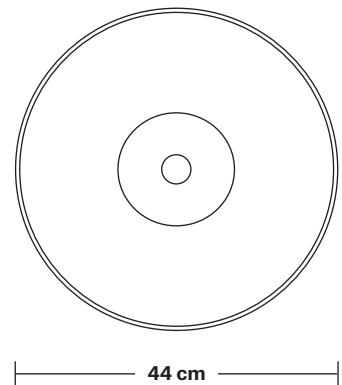

Ceiling rose: Pewter.

DIMENSIONS

Bulb Holder Diameter: 9 cm / 3.5"

Bulb Holder Height: 10 cm / 3.9"

Ceiling Rose Diameter: 12 cm / 4.7"

Ceiling Rose Height: 2.5 cm / 1"

Full Drop: 115 cm / 45.3"

Dome - 17 Inch - Shade Only

Product Code: D17-SO

H: 24.5 cm x W: 44 cm x D: 44 cm

SPECIFICATIONS

We meet all UK and EU lighting and safety regulations.

Our products are hand finished to ensure an authentic vintage look and therefore they may vary slightly from those shown in the images.