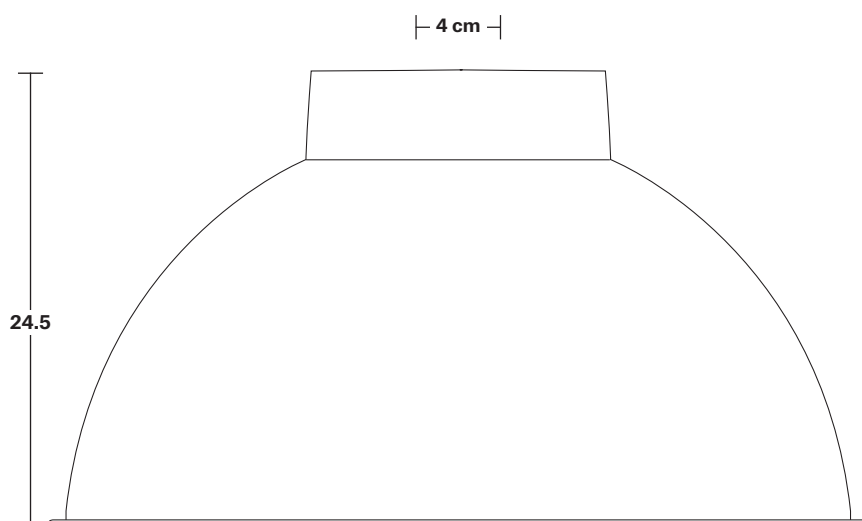

H: 115 cm x W: 12 cm x D: 12 cm

SPECIFICATIONS

We meet all UK and EU lighting and safety regulations.

Our products are hand finished to ensure an authentic vintage look and therefore they may vary slightly from those shown in the images.

Ceiling rose: Pewter.

DIMENSIONS

Bulb Holder Diameter: 9 cm / 3.5"

Bulb Holder Height: 10 cm / 3.9"

Ceiling Rose Diameter: 12 cm / 4.7"

Ceiling Rose Height: 2.5 cm / 1"

Full Drop: 115 cm / 45.3"

Dome - 17 Inch - Shade Only

Product Code: D17-SO

H: 24.5 cm x W: 44 cm x D: 44 cm

SPECIFICATIONS

We meet all UK and EU lighting and safety regulations.

Our products are hand finished to ensure an authentic vintage look and therefore they may vary slightly from those shown in the images.

Shade weight: 1.3kg

INFORMATION

Finishes: Brass, Pewter, Copper & Pewter, Brass & Pewter.

DIMENSIONS

Shade Diameter: 44 cm / 17.3"

Shade Height (no holder): 24.5 cm / 9.6"

Dome - 17 Inch - Pewter

Shade Only