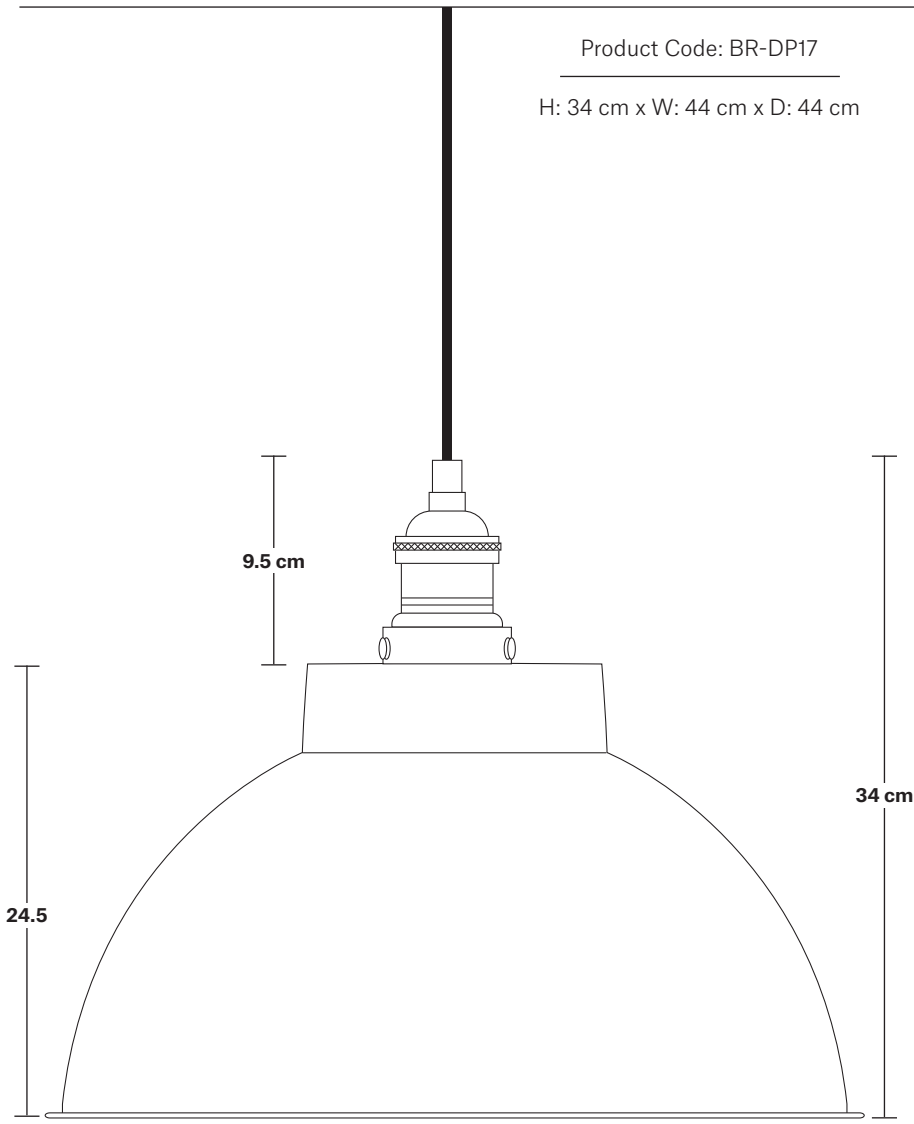

Ceiling rose: Pewter.

DIMENSIONS

Bulb Holder Diameter: 9 cm / 3.5"

Bulb Holder Height: 10 cm / 3.9"

Ceiling Rose Diameter: 12 cm / 4.7"

Ceiling Rose Height: 2.5 cm / 1"

Full Drop: 115 cm / 45.3"

Dome - 17 Inch - Shade Only

Shade weight: 1.3kg

INFORMATION

Finishes: Brass, Pewter, Copper & Pewter, Brass & Pewter.

DIMENSIONS

Shade Diameter: 44 cm / 17.3"

Shade Height (no holder): 24.5 cm / 9.6"

Dome - 17 Inch - Pewter

Shade Only

Sleek Dome Pendant - 17 Inch - Pewter - Copper Holder	SL-DP17-P-CH
---	---------------------

Long Arm Dome Wall Light - 17 Inch - Pewter

Long Arm Dome Wall Light - 17 Inch - Pewter - Pewter Holder	LA-DWL17-P-PH
---	----------------------

Brooklyn Dome Pendant - 17 Inch

Product Code: BR-DP17

H: 34 cm x W: 44 cm x D: 44 cm

SPECIFICATIONS

We meet all UK and EU lighting and safety regulations.

Our products are hand finished to ensure an authentic vintage look and therefore they may vary slightly from those shown in the images.