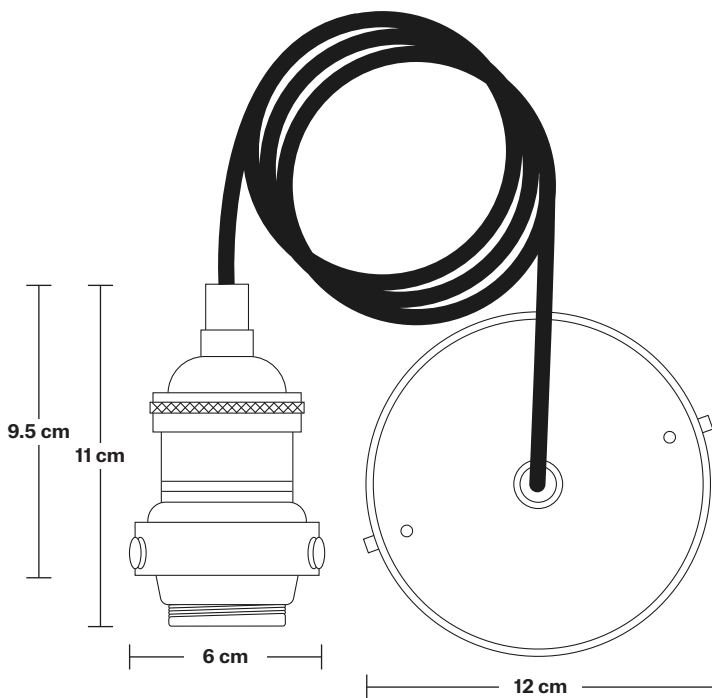

Brooklyn Dome Pendant - 17 Inch

Product Code: BR-DP17

H: 34 cm x W: 44 cm x D: 44 cm

SPECIFICATIONS

We meet all UK and EU lighting and safety regulations.

Our products are hand finished to ensure an authentic vintage look and therefore they may vary slightly from those shown in the images.

Wall mount screws not included.

Holders available: Brass, Pewter, Copper, Pewter Chain Holder.

Flex: 1m Black Round Fabric Flex.

Ceiling Rose: Pewter.

DIMENSIONS

Shade Diameter: 44 cm / 17.3"

Shade Height (no holder): 24.5 cm / 9.6"

Holder Diameter: 6 cm / 2.5"

Holder Height: 11 cm / 4.3"

Ceiling Rose Diameter: 12 cm / 4.9"

Ceiling Rose Height: 2 cm / 0.8"

Brooklyn Cord Set ES E27 Bulb Holder

Product Code: BR-CS

H: 113 cm x W: 12 cm x D: 12 cm

Ceiling rose: Pewter.

DIMENSIONS

Bulb Holder Diameter: 6 cm / 2.5"

Bulb Holder Height: 11 cm / 4.3"

Ceiling Rose height: 12 cm / 4.9"

Full Drop: 113 cm / 44.5"

INDUSTVILLE

Brooklyn Chain Cord Set ES E27 Bulb Holder