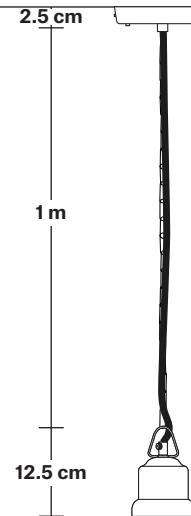

Holder Diameter: 6 cm / 2.5"

Holder Height: 11 cm / 4.3"

Ceiling Rose Diameter: 12 cm / 4.9"

Ceiling Rose Height: 2 cm / 0.8"

Brooklyn Cord Set ES E27 Bulb Holder

Product Code: BR-CS

H: 113 cm x W: 12 cm x D: 12 cm

Ceiling rose: Pewter.

DIMENSIONS

Bulb Holder Diameter: 6 cm / 2.5"

Bulb Holder Height: 11 cm / 4.3"

Ceiling Rose height: 12 cm / 4.9"

Full Drop: 113 cm / 44.5"

INDUSTVILLE

Brooklyn Chain Cord Set ES E27 Bulb Holder

Product Code: BR-CS

H: 115 cm x W: 12 cm x D: 12 cm

SPECIFICATIONS

We meet all UK and EU lighting and safety regulations.

Our products are hand finished to ensure an authentic vintage look and therefore they may vary slightly from those shown in the images.

Ceiling rose: Pewter.

DIMENSIONS

Bulb Holder Diameter: 9 cm / 3.5"

Bulb Holder Height: 10 cm / 3.9"

Ceiling Rose Diameter: 12 cm / 4.7"

Ceiling Rose Height: 2.5 cm / 1"

Full Drop: 115 cm / 45.3"

Dome - 17 Inch - Shade Only