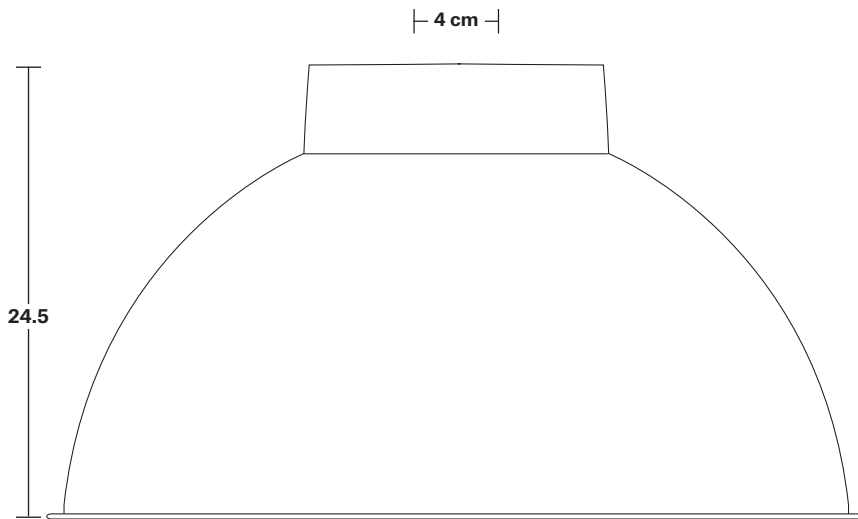

H: 115 cm x W: 12 cm x D: 12 cm

SPECIFICATIONS

We meet all UK and EU lighting and safety regulations.

Our products are hand finished to ensure an authentic vintage look and therefore they may vary slightly from those shown in the images.

Ceiling rose: Pewter.

DIMENSIONS

Bulb Holder Diameter: 9 cm / 3.5"

Bulb Holder Height: 10 cm / 3.9"

Ceiling Rose Diameter: 12 cm / 4.7"

Ceiling Rose Height: 2.5 cm / 1"

Full Drop: 115 cm / 45.3"

Dome - 17 Inch - Shade Only

Product Code: D17-SO

H: 24.5 cm x W: 44 cm x D: 44 cm

SPECIFICATIONS

We meet all UK and EU lighting and safety regulations.

Our products are hand finished to ensure an authentic vintage look and therefore they may vary slightly from those shown in the images.

Shade weight: 1.3kg

INFORMATION

Finishes: Brass, Pewter, Copper & Pewter, Brass & Pewter.

DIMENSIONS

Shade Diameter: 44 cm / 17.3"

Shade Height (no holder): 24.5 cm / 9.6"

Dome - 17 Inch - Pewter & Brass

Shade Only