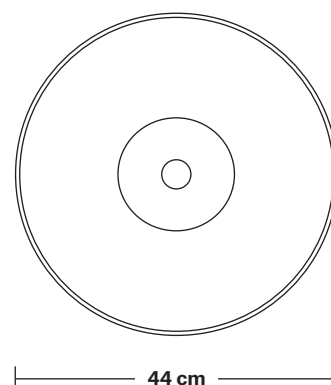

H: 115 cm x W: 12 cm x D: 12 cm

SPECIFICATIONS

We meet all UK and EU lighting and safety regulations.

Our products are hand finished to ensure an authentic vintage look and therefore they may vary slightly from those shown in the images.

Ceiling rose: Pewter.

DIMENSIONS

Bulb Holder Diameter: 9 cm / 3.5"

Bulb Holder Height: 10 cm / 3.9"

Ceiling Rose Diameter: 12 cm / 4.7"

Ceiling Rose Height: 2.5 cm / 1"

Full Drop: 115 cm / 45.3"

Dome - 17 Inch - Shade Only

Product Code: D17-SO

H: 24.5 cm x W: 44 cm x D: 44 cm

SPECIFICATIONS

We meet all UK and EU lighting and safety regulations.

Our products are hand finished to ensure an authentic vintage look and therefore they may vary slightly from those shown in the images.

Shade weight: 1.3kg

INFORMATION

Finishes: Brass, Pewter, Copper & Pewter, Brass & Pewter.

DIMENSIONS

Shade Diameter: 44 cm / 17.3"

Shade Height (no holder): 24.5 cm / 9.6"

Dome - 17 Inch - Pewter

Shade Only