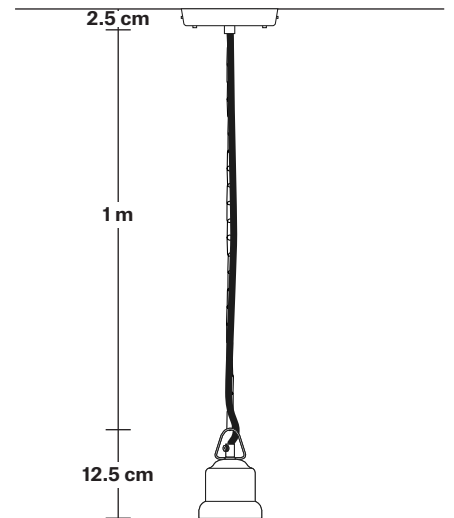

Holder Diameter: 6 cm / 2.5"

Holder Height: 11 cm / 4.3"

Ceiling Rose Diameter: 12 cm / 4.9"

Ceiling Rose Height: 2 cm / 0.8"

Brooklyn Cord Set ES E27 Bulb Holder

Product Code: BR-CS

H: 113 cm x W: 12 cm x D: 12 cm

Ceiling rose: Pewter.

DIMENSIONS

Bulb Holder Diameter: 6 cm / 2.5"

Bulb Holder Height: 11 cm / 4.3"

Ceiling Rose height: 12 cm / 4.9"

Full Drop: 113 cm / 44.5"

Brooklyn Chain Cord Set ES E27 Bulb Holder

Product Code: BR-CS

H: 115 cm x W: 12 cm x D: 12 cm

SPECIFICATIONS

We meet all UK and EU lighting and safety regulations.

Our products are hand finished to ensure an authentic vintage look and therefore they may vary slightly from those shown in the images.

Ceiling rose: Pewter.

DIMENSIONS

Bulb Holder Diameter: 9 cm / 3.5"

Bulb Holder Height: 10 cm / 3.9"

Ceiling Rose Diameter: 12 cm / 4.7"

Ceiling Rose Height: 2.5 cm / 1"

Full Drop: 115 cm / 45.3"

Dome - 17 Inch - Shade Only