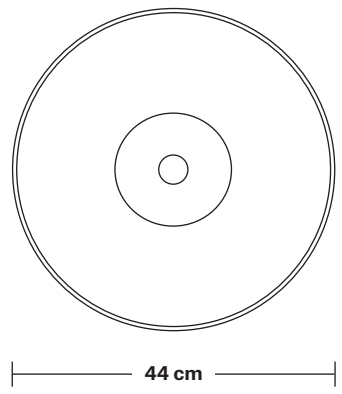

Brooklyn Dome Pendant - 17 Inch

Product Code: BR-DP17

H: 34 cm x W: 44 cm x D: 44 cm

SPECIFICATIONS

We meet all UK and EU lighting and safety regulations.

Our products are hand finished to ensure an authentic vintage look and therefore they may vary slightly from those shown in the images.

Holder Diameter: 6 cm / 2.5"

Holder Height: 11 cm / 4.3"

Ceiling Rose Diameter: 12 cm / 4.9"

Ceiling Rose Height: 2 cm / 0.8"

Brooklyn Cord Set ES E27 Bulb Holder

Product Code: BR-CS

H: 113 cm x W: 12 cm x D: 12 cm

H: 115 cm x W: 12 cm x D: 12 cm

SPECIFICATIONS

We meet all UK and EU lighting and safety regulations.

Our products are hand finished to ensure an authentic vintage look and therefore they may vary slightly from those shown in the images.

Dome - 17 Inch - Shade Only

Product Code: D17-SO

H: 24.5 cm x W: 44 cm x D: 44 cm

SPECIFICATIONS

We meet all UK and EU lighting and safety regulations.

Our products are hand finished to ensure an authentic vintage look and therefore they may vary slightly from those shown in the images.