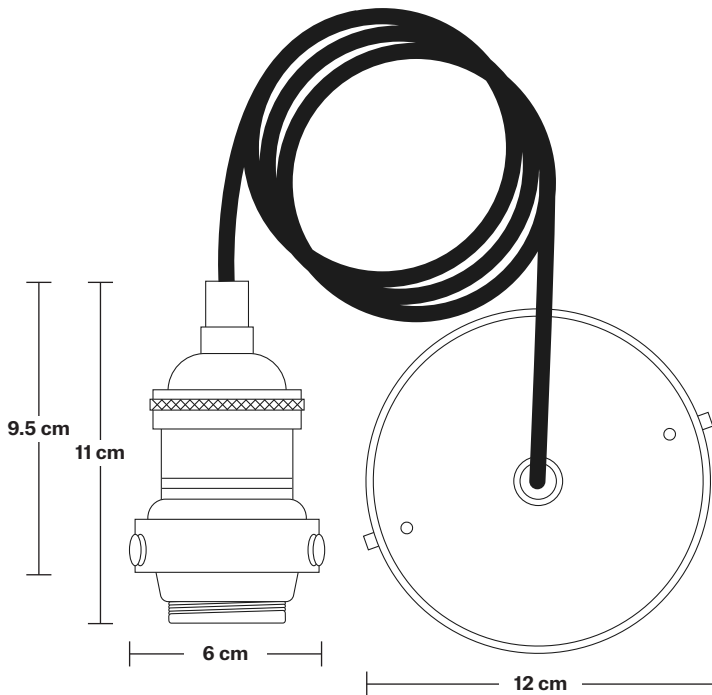

H: 115 cm x W: 12 cm x D: 12 cm

SPECIFICATIONS

We meet all UK and EU lighting and safety regulations.

Our products are hand finished to ensure an authentic vintage look and therefore they may vary slightly from those shown in the images.

Wall mount screws not included.

Holders available: Brass, Pewter, Copper, Pewter Chain Holder.

Flex: 1m Black Round Fabric Flex.

Ceiling Rose: Pewter.

DIMENSIONS

Shade Diameter: 44 cm / 17.3"

Shade Height (no holder): 24.5 cm / 9.6"

Holder Diameter: 6 cm / 2.5"

Holder Height: 11 cm / 4.3"

Ceiling Rose Diameter: 12 cm / 4.9"

Ceiling Rose Height: 2 cm / 0.8"

Brooklyn Cord Set ES E27 Bulb Holder

Product Code: BR-CS

H: 113 cm x W: 12 cm x D: 12 cm

Ceiling rose: Pewter.

DIMENSIONS

Bulb Holder Diameter: 6 cm / 2.5"

Bulb Holder Height: 11 cm / 4.3"

Ceiling Rose height: 12 cm / 4.9"

Full Drop: 113 cm / 44.5"

Brooklyn Chain Cord Set ES E27 Bulb Holder

Product Code: BR-CS