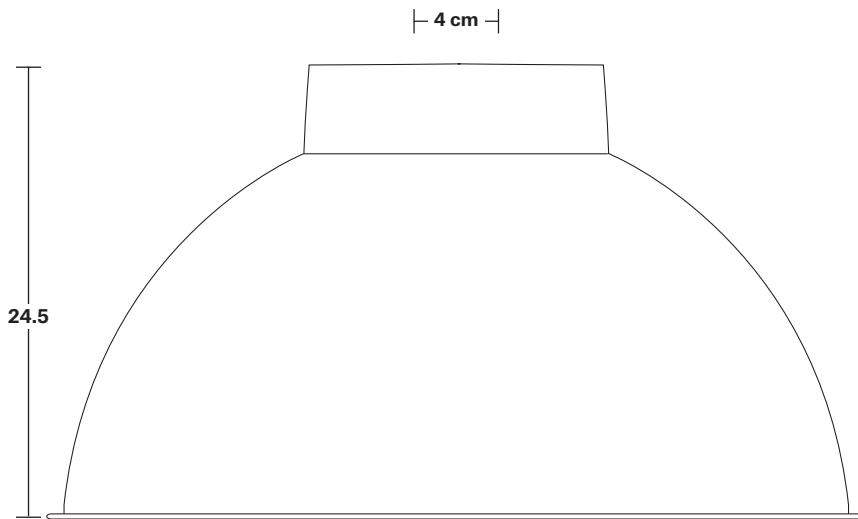

Ceiling rose: Pewter.

DIMENSIONS

Bulb Holder Diameter: 9 cm / 3.5"

Bulb Holder Height: 10 cm / 3.9"

Ceiling Rose Diameter: 12 cm / 4.7"

Ceiling Rose Height: 2.5 cm / 1"

Full Drop: 115 cm / 45.3"

Dome - 17 Inch - Shade Only

Product Code: D17-SO

H: 24.5 cm x W: 44 cm x D: 44 cm

SPECIFICATIONS

We meet all UK and EU lighting and safety regulations.

Our products are hand finished to ensure an authentic vintage look and therefore they may vary slightly from those shown in the images.

Shade weight: 1.3kg

INFORMATION

Finishes: Brass, Pewter, Copper & Pewter, Brass & Pewter.

DIMENSIONS

Shade Diameter: 44 cm / 17.3"

Shade Height (no holder): 24.5 cm / 9.6"

Dome - 17 Inch - Brass

Shade Only