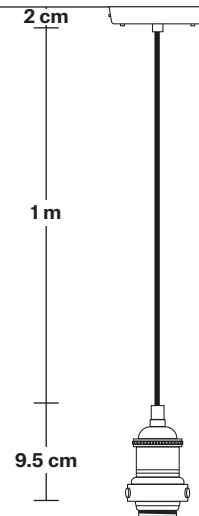

Ceiling rose: Pewter.

DIMENSIONS

Bulb Holder Diameter: 9 cm / 3.5"

Bulb Holder Height: 10 cm / 3.9"

Ceiling Rose Diameter: 12 cm / 4.7"

Ceiling Rose Height: 2.5 cm / 1"

Full Drop: 115 cm / 45.3"

Dome - 17 Inch - Shade Only

Shade weight: 1.3kg

INFORMATION

Finishes: Brass, Pewter, Copper & Pewter, Brass & Pewter.

DIMENSIONS

Shade Diameter: 44 cm / 17.3"

Shade Height (no holder): 24.5 cm / 9.6"

Dome - 17 Inch - Pewter & Brass

Shade Only

H: 34 cm x W: 44 cm x D: 44 cm

SPECIFICATIONS

We meet all UK and EU lighting and safety regulations.

Our products are hand finished to ensure an authentic vintage look and therefore they may vary slightly from those shown in the images.

Holder Diameter: 6 cm / 2.5"

Holder Height: 11 cm / 4.3"

Ceiling Rose Diameter: 12 cm / 4.9"

Ceiling Rose Height: 2 cm / 0.8"

Brooklyn Cord Set ES E27 Bulb Holder

Product Code: BR-CS

H: 113 cm x W: 12 cm x D: 12 cm