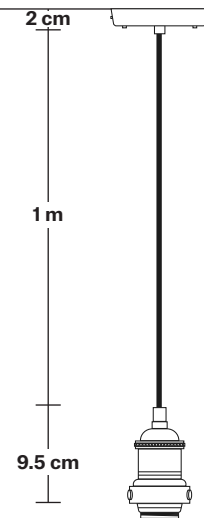

Ceiling rose: Pewter.

DIMENSIONS

Bulb Holder Diameter: 9 cm / 3.5"

Bulb Holder Height: 10 cm / 3.9"

Ceiling Rose Diameter: 12 cm / 4.7"

Ceiling Rose Height: 2.5 cm / 1"

Full Drop: 115 cm / 45.3"

INDUSTVILLE

Shade weight: 1.3kg

INFORMATION

Finishes: Brass, Pewter, Copper & Pewter, Brass & Pewter.

DIMENSIONS

Shade Diameter: 44 cm / 17.3"

Shade Height (no holder): 24.5 cm / 9.6"

Dome - 17 Inch - Pewter & Copper

Shade Only

H: 34 cm x W: 44 cm x D: 44 cm

SPECIFICATIONS

We meet all UK and EU lighting and safety regulations.

Our products are hand finished to ensure an authentic vintage look and therefore they may vary slightly from those shown in the images.

Holder Diameter: 6 cm / 2.5"

Holder Height: 11 cm / 4.3"

Ceiling Rose Diameter: 12 cm / 4.9"

Ceiling Rose Height: 2 cm / 0.8"

Brooklyn Cord Set ES E27 Bulb Holder

Product Code: BR-CS

H: 113 cm x W: 12 cm x D: 12 cm