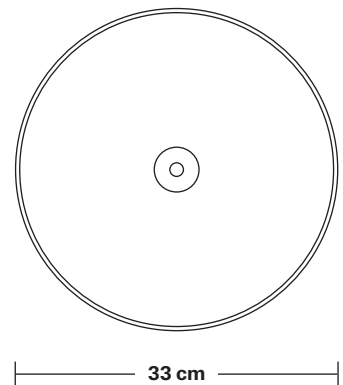

H: 115 cm x W: 12 cm x D: 12 cm

SPECIFICATIONS

We meet all UK and EU lighting and safety regulations.

Our products are hand finished to ensure an authentic vintage look and therefore they may vary slightly from those shown in the images.

Ceiling rose: Pewter.

DIMENSIONS

Bulb Holder Diameter: 9 cm / 3.5"

Bulb Holder Height: 10 cm / 3.9"

Ceiling Rose Diameter: 12 cm / 4.7"

Ceiling Rose Height: 2.5 cm / 1"

Full Drop: 115 cm / 45.3"

INDUSTVILLE

Dome - 13 Inch - Shade Only

Product Code: D13-SO

H: 21 cm x W: 33 cm x D: 33 cm

SPECIFICATIONS

We meet all UK and EU lighting and safety regulations.

Our products are hand finished to ensure an authentic vintage look and therefore they may vary slightly from those shown in the images.