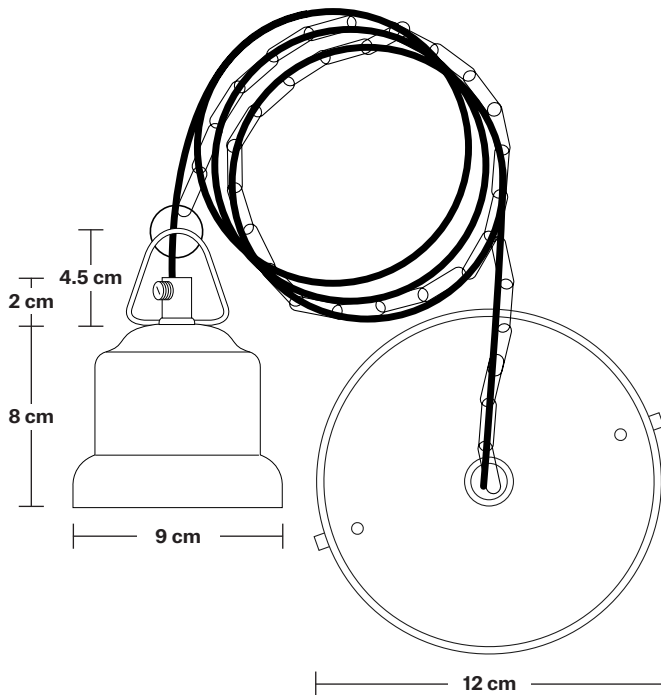

Holder Height: 11 cm / 4.3"

Ceiling Rose Diameter: 12 cm / 4.9"

Ceiling Rose Height: 2 cm / 0.8"

Brooklyn Cord Set ES E27 Bulb Holder

Product Code: BR-CS

H: 113 cm x W: 12 cm x D: 12 cm

SPECIFICATIONS

We meet all UK and EU lighting and safety regulations.

INFORMATION

Finishes: Brass, Pewter and Copper.

Ready to be installed, installation required.

Wall mount screws not included.

Flex: 1m Black Round Fabric Flex.

Ceiling rose: Pewter.

DIMENSIONS

Bulb Holder Diameter: 6 cm / 2.5"

Bulb Holder Height: 11 cm / 4.3"

Ceiling Rose height: 12 cm / 4.9"

Full Drop: 113 cm / 44.5"

Brooklyn Chain Cord Set ES E27 Bulb Holder

Product Code: BR-CS

H: 115 cm x W: 12 cm x D: 12 cm

SPECIFICATIONS

We meet all UK and EU lighting and safety regulations.

Our products are hand finished to ensure an authentic vintage look and therefore they may vary slightly from those shown in the images.

Bulb required: Standard screw (E27) fitting, max 40W.

Weight: 0.5 kg