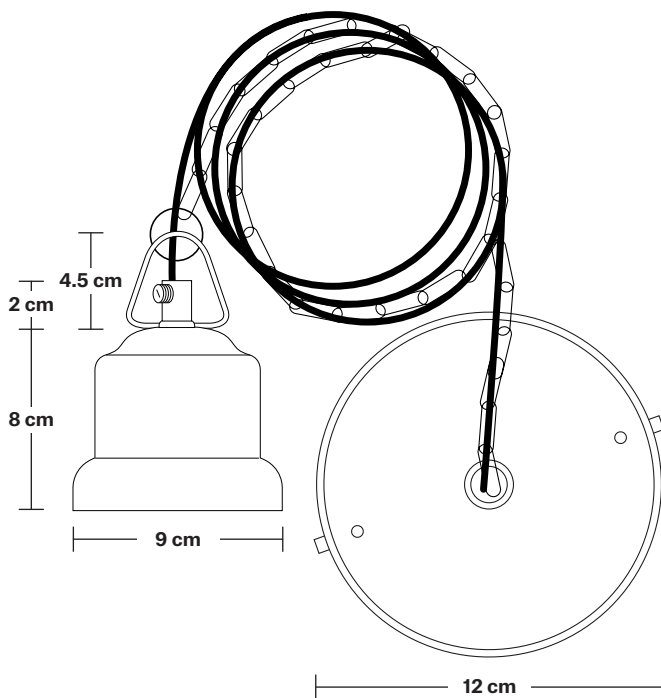

Ceiling Rose Height: 2 cm / 0.8"

Brooklyn Cord Set ES E27 Bulb Holder

Product Code: BR-CS

H: 113 cm x W: 12 cm x D: 12 cm

SPECIFICATIONS

We meet all UK and EU lighting and safety regulations.

Our products are hand finished to ensure an authentic vintage look and therefore they may vary slightly from those shown in the images.

Ceiling rose: Pewter.

DIMENSIONS

Bulb Holder Diameter: 6 cm / 2.5"

Bulb Holder Height: 11 cm / 4.3"

Ceiling Rose height: 12 cm / 4.9"

Full Drop: 113 cm / 44.5"

Brooklyn Chain Cord Set ES E27 Bulb Holder

Product Code: BR-CS

H: 115 cm x W: 12 cm x D: 12 cm

SPECIFICATIONS

We meet all UK and EU lighting and safety regulations.

Our products are hand finished to ensure an authentic vintage look and therefore they may vary slightly from those shown in the images.

Ceiling rose: Pewter.

DIMENSIONS

Bulb Holder Diameter: 9 cm / 3.5"

Bulb Holder Height: 10 cm / 3.9"

Ceiling Rose Diameter: 12 cm / 4.7"

Ceiling Rose Height: 2.5 cm / 1"

Full Drop: 115 cm / 45.3"

INDUSTVILLE