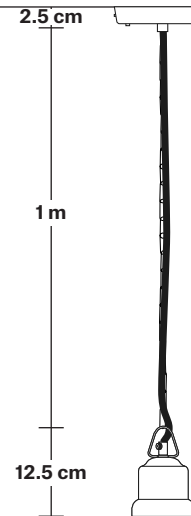

Holder Height: 11 cm / 4.3"

Ceiling Rose Diameter: 12 cm / 4.9"

Ceiling Rose Height: 2 cm / 0.8"

Brooklyn Cord Set ES E27 Bulb Holder

Product Code: BR-CS

H: 113 cm x W: 12 cm x D: 12 cm

SPECIFICATIONS

We meet all UK and EU lighting and safety regulations.

Bulb Holder Height: 11 cm / 4.3"

Ceiling Rose height: 12 cm / 4.9"

Full Drop: 113 cm / 44.5"

INDUSTVILLE

Brooklyn Chain Cord Set ES E27 Bulb Holder

Product Code: BR-CS

H: 115 cm x W: 12 cm x D: 12 cm

SPECIFICATIONS

DIMENSIONS

Bulb Holder Diameter: 9 cm / 3.5"

Bulb Holder Height: 10 cm / 3.9"

Ceiling Rose Diameter: 12 cm / 4.7"

Ceiling Rose Height: 2.5 cm / 1"

Full Drop: 115 cm / 45.3"

Dome - 13 Inch - Shade Only

Product Code: D13-SO

H: 21 cm x W: 33 cm x D: 33 cm

SPECIFICATIONS

We meet all UK and EU lighting and safety regulations.

Our products are hand finished to ensure an authentic vintage look and therefore they may vary slightly from those shown in the images.