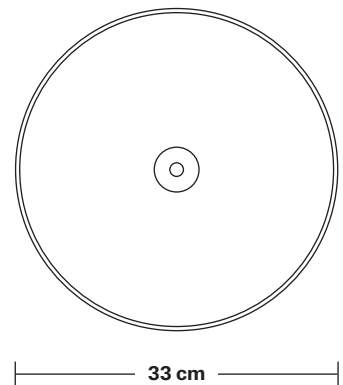

DIMENSIONS

Bulb Holder Diameter: 9 cm / 3.5"

Bulb Holder Height: 10 cm / 3.9"

Ceiling Rose Diameter: 12 cm / 4.7"

Ceiling Rose Height: 2.5 cm / 1"

Full Drop: 115 cm / 45.3"

Dome - 13 Inch - Shade Only

Product Code: D13-SO

H: 21 cm x W: 33 cm x D: 33 cm

SPECIFICATIONS

We meet all UK and EU lighting and safety regulations.

Our products are hand finished to ensure an authentic vintage look and therefore they may vary slightly from those shown in the images.