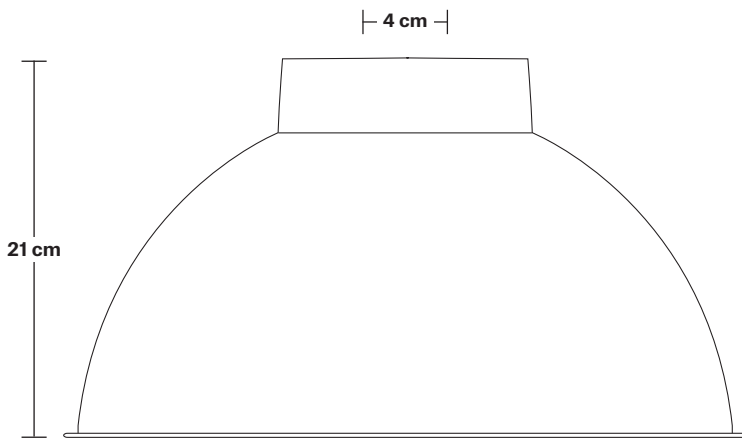

H: 115 cm x W: 12 cm x D: 12 cm

SPECIFICATIONS

We meet all UK and EU lighting and safety regulations.

Our products are hand finished to ensure an authentic vintage look and therefore they may vary slightly from those shown in the images.

Ceiling rose: Pewter.

DIMENSIONS

Bulb Holder Diameter: 9 cm / 3.5"

Bulb Holder Height: 10 cm / 3.9"

Ceiling Rose Diameter: 12 cm / 4.7"

Ceiling Rose Height: 2.5 cm / 1"

Full Drop: 115 cm / 45.3"

INDUSTVILLE

Dome - 13 Inch - Shade Only

Product Code: D13-SO

H: 21 cm x W: 33 cm x D: 33 cm

SPECIFICATIONS

We meet all UK and EU lighting and safety regulations.

Our products are hand finished to ensure an authentic vintage look and therefore they may vary slightly from those shown in the images.