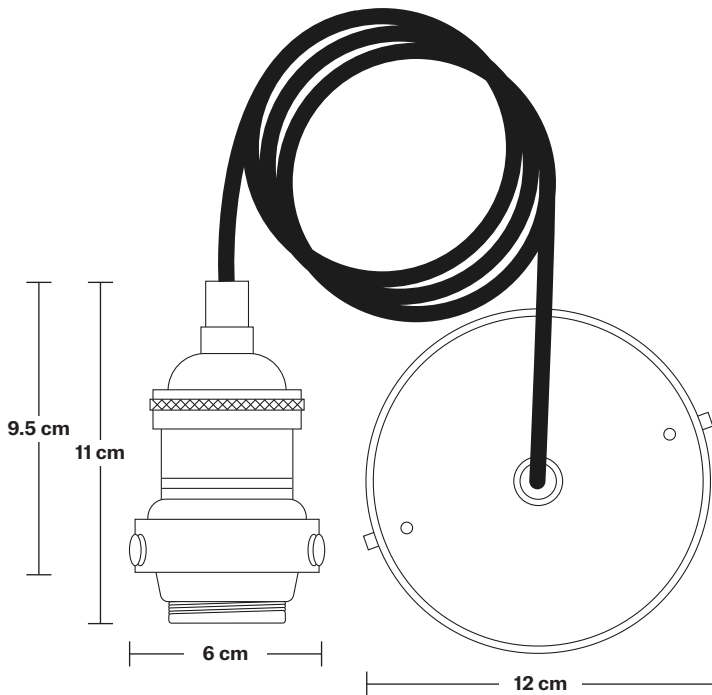

Holder Height: 11 cm / 4.3"

Ceiling Rose Diameter: 12 cm / 4.9"

Ceiling Rose Height: 2 cm / 0.8"

Brooklyn Cord Set ES E27 Bulb Holder

Product Code: BR-CS

H: 113 cm x W: 12 cm x D: 12 cm

SPECIFICATIONS

We meet all UK and EU lighting and safety regulations.

Our products are hand finished to ensure an authentic vintage look and therefore they may vary slightly from those shown in the images.

Bulb required: Standard screw (E27) fitting, max 40W.

Weight: 0.5 kg

INFORMATION

Finishes: Brass, Pewter and Copper.

Ready to be installed, installation required.

Wall mount screws not included.

Flex: 1m Black Round Fabric Flex.

Ceiling rose: Pewter.

DIMENSIONS

Bulb Holder Diameter: 6 cm / 2.5"

Bulb Holder Height: 11 cm / 4.3"

Ceiling Rose height: 12 cm / 4.9"

Full Drop: 113 cm / 44.5"

Brooklyn Chain Cord Set ES E27 Bulb Holder

Product Code: BR-CS

H: 115 cm x W: 12 cm x D: 12 cm

SPECIFICATIONS

We meet all UK and EU lighting and safety regulations.