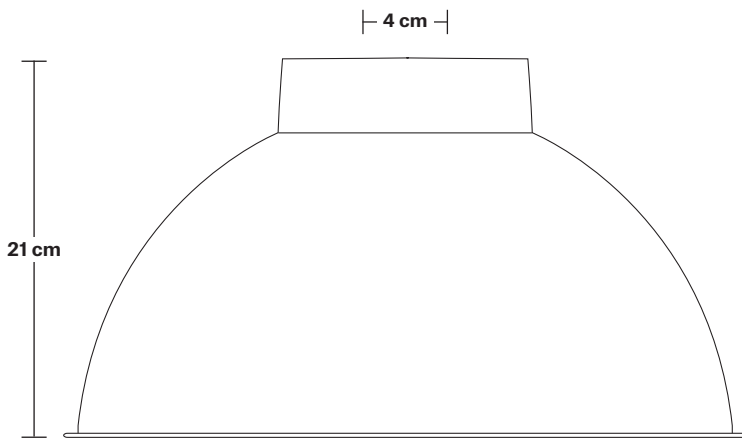

H: 115 cm x W: 12 cm x D: 12 cm

SPECIFICATIONS

We meet all UK and EU lighting and safety regulations.

Our products are hand finished to ensure an authentic vintage look and therefore they may vary slightly from those shown in the images.

Ceiling rose: Pewter.

DIMENSIONS

Bulb Holder Diameter: 9 cm / 3.5"

Bulb Holder Height: 10 cm / 3.9"

Ceiling Rose Diameter: 12 cm / 4.7"

Ceiling Rose Height: 2.5 cm / 1"

Full Drop: 115 cm / 45.3"

Dome - 13 Inch - Shade Only

Product Code: D13-SO

H: 21 cm x W: 33 cm x D: 33 cm

SPECIFICATIONS

We meet all UK and EU lighting and safety regulations.

Our products are hand finished to ensure an authentic vintage look and therefore they may vary slightly from those shown in the images.

Wall mount screws not included.

DIMENSIONS

Shade Diameter: 33 cm / 13"

Shade Height (no holder): 21 cm / 8.3"

Dome - 13 Inch - Copper

Shade Only

Dome - 13 Inch - Copper - Shade Only

D13-C-SO