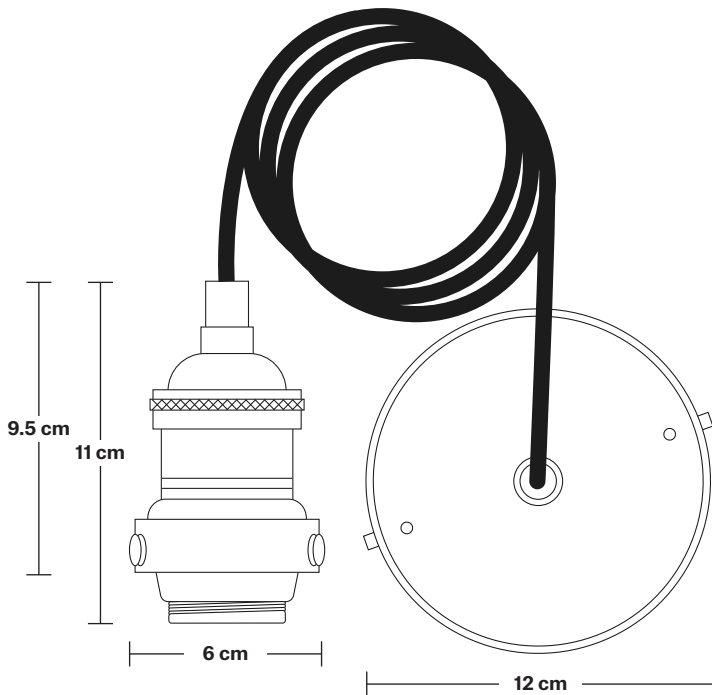

Ceiling Rose: Pewter.

DIMENSIONS

Shade Diameter: 33 cm / 13"

Shade Height (no holder): 21 cm / 8.3"

Holder Diameter: 6 cm / 2.5"

Holder Height: 11 cm / 4.3"

Ceiling Rose Diameter: 12 cm / 4.9"

Ceiling Rose Height: 2 cm / 0.8"

Brooklyn Cord Set ES E27 Bulb Holder

Product Code: BR-CS

H: 113 cm x W: 12 cm x D: 12 cm

SPECIFICATIONS

We meet all UK and EU lighting and safety regulations.

Our products are hand finished to ensure an authentic vintage look and therefore they may vary slightly from those shown in the images.