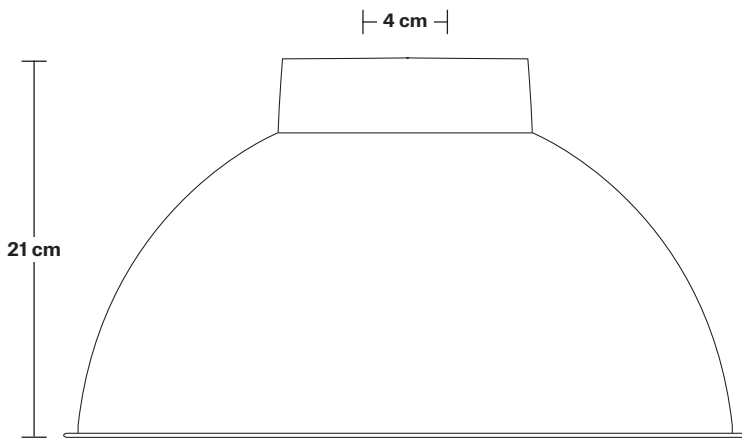

Ceiling rose: Pewter.

DIMENSIONS

Bulb Holder Diameter: 9 cm / 3.5"

Bulb Holder Height: 10 cm / 3.9"

Ceiling Rose Diameter: 12 cm / 4.7"

Ceiling Rose Height: 2.5 cm / 1"

Full Drop: 115 cm / 45.3"

Dome - 13 Inch - Shade Only

Product Code: D13-SO

H: 21 cm x W: 33 cm x D: 33 cm

SPECIFICATIONS

We meet all UK and EU lighting and safety regulations.

Our products are hand finished to ensure an authentic vintage look and therefore they may vary slightly from those shown in the images.