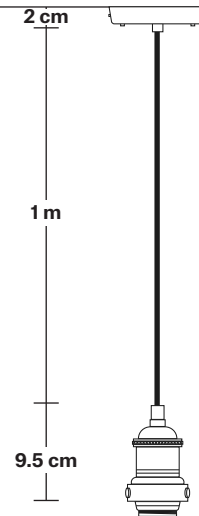

Ceiling rose: Pewter.

DIMENSIONS

Bulb Holder Diameter: 9 cm / 3.5"

Bulb Holder Height: 10 cm / 3.9"

Ceiling Rose Diameter: 12 cm / 4.7"

Ceiling Rose Height: 2.5 cm / 1"

Full Drop: 115 cm / 45.3"

Dome - 13 Inch - Shade Only

Wall mount screws not included.

DIMENSIONS

Shade Diameter: 33 cm / 13"

Shade Height (no holder): 21 cm / 8.3"

Dome - 13 Inch - Light Pewter

Shade Only

Dome - 13 Inch - Light Pewter - Shade Only	D13-LP-SO
--	------------------

Sleek Dome Pendant - 13 Inch - Light Pewter - Copper Holder	SL-DP13-LP-CH
---	----------------------

Brooklyn Dome Pendant - 13 Inch

Product Code: BR-DP13

H: 30.5 cm x W: 33 cm x D: 33 cm

SPECIFICATIONS

We meet all UK and EU lighting and safety regulations.

Holder Height: 11 cm / 4.3"

Ceiling Rose Diameter: 12 cm / 4.9"

Ceiling Rose Height: 2 cm / 0.8"

Brooklyn Cord Set ES E27 Bulb Holder

Product Code: BR-CS

H: 113 cm x W: 12 cm x D: 12 cm

SPECIFICATIONS

We meet all UK and EU lighting and safety regulations.