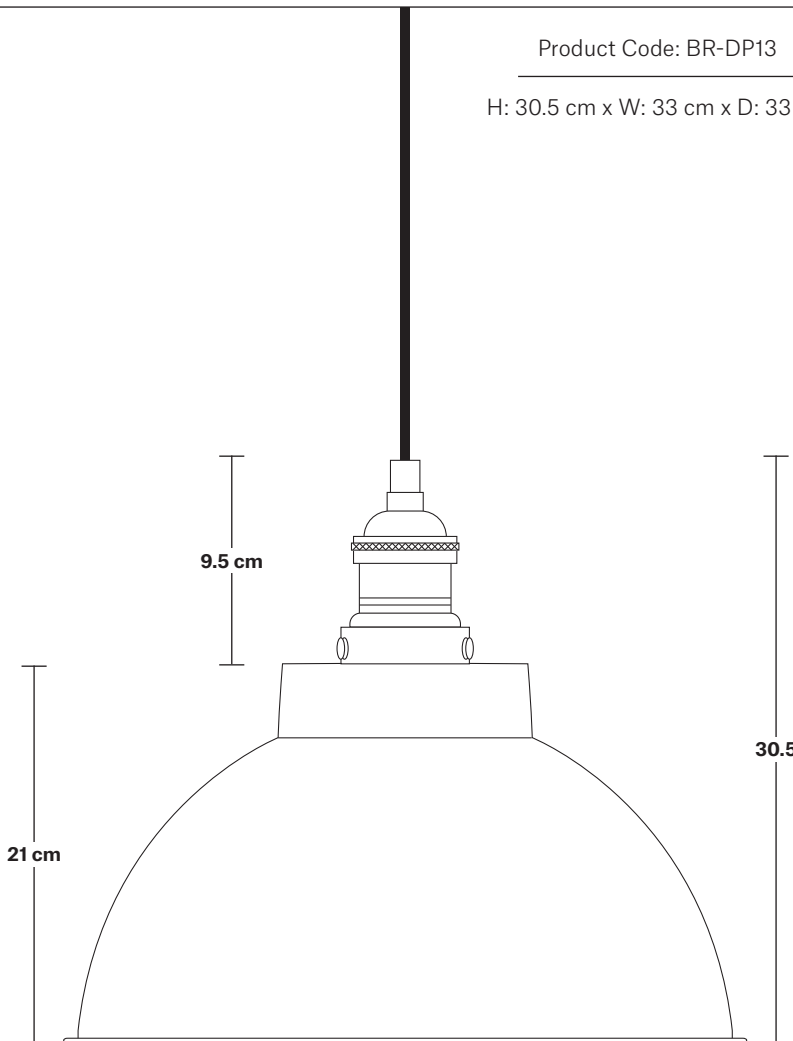

Wall mount screws not included.

DIMENSIONS

Shade Diameter: 33 cm / 13"

Shade Height (no holder): 21 cm / 8.3"

Dome - 13 Inch - Brass

Shade Only

Dome - 13 Inch - Brass - Shade Only	D13-B-SO
-------------------------------------	-----------------

Brooklyn Dome Flush Mount - 13 Inch - Brass - Pewter Holder	BR-DFM13-B-PH
---	----------------------

Swan Neck Dome Wall Light - 13 Inch - Brass

Swan Neck Dome Wall Light - 13 Inch - Brass - Brass Holder	SN-DWL13-B-BH
--	----------------------

Sleek Dome Pendant - 13 Inch - Brass

Sleek Dome Pendant - 13 Inch - Brass - Brass Holder	SL-DP13-B-BH
---	---------------------

Sleek Dome Pendant - 13 Inch - Brass - Pewter Holder	SL-DP13-B-PH
--	---------------------

Brooklyn Dome Pendant - 13 Inch

Product Code: BR-DP13

H: 30.5 cm x W: 33 cm x D: 33 cm

SPECIFICATIONS

We meet all UK and EU lighting and safety regulations.

Our products are hand finished to ensure an authentic vintage look and therefore they may vary slightly from those shown in the images.