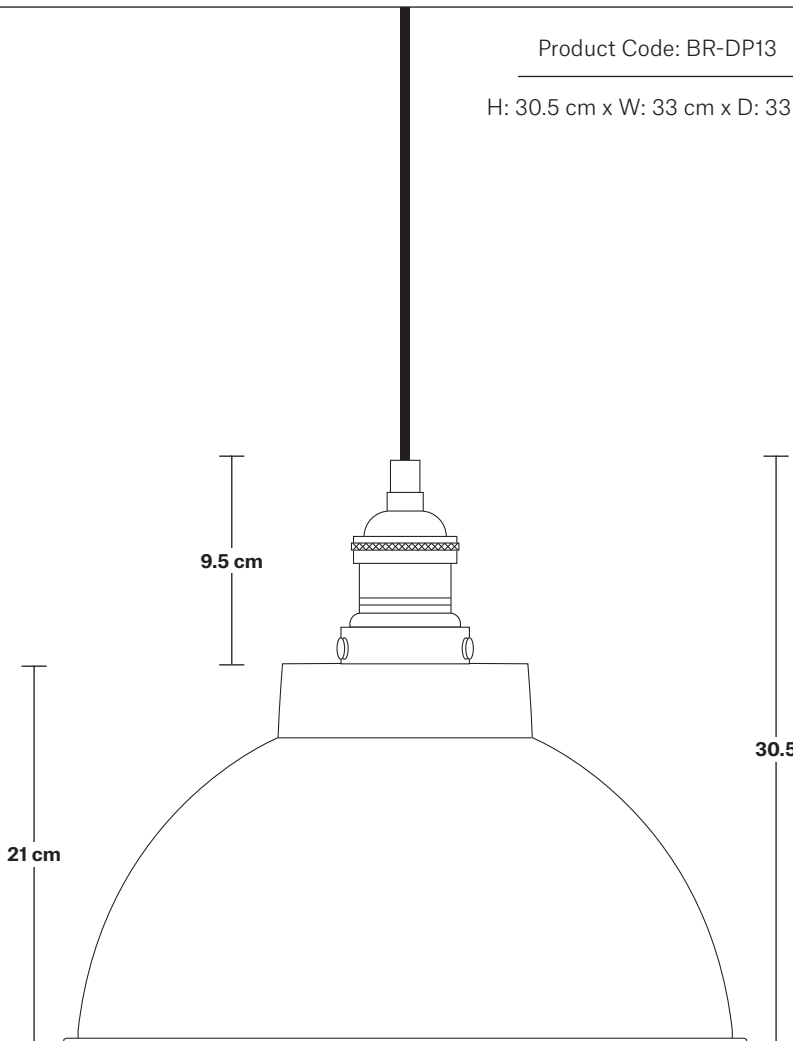

Ceiling rose: Pewter.

DIMENSIONS

Bulb Holder Diameter: 9 cm / 3.5"

Bulb Holder Height: 10 cm / 3.9"

Ceiling Rose Diameter: 12 cm / 4.7"

Ceiling Rose Height: 2.5 cm / 1"

Full Drop: 115 cm / 45.3"

Dome - 13 Inch - Shade Only

Wall mount screws not included.

DIMENSIONS

Shade Diameter: 33 cm / 13"

Shade Height (no holder): 21 cm / 8.3"

Dome - 13 Inch - Light Pewter

Shade Only

Dome - 13 Inch - Light Pewter - Shade Only	D13-LP-SO
--	------------------

Sleek Dome Pendant - 13 Inch - Light Pewter

Sleek Dome Pendant - 13 Inch - Light Pewter - Brass Holder	SL-DP13-LP-BH
--	----------------------

Sleek Dome Pendant - 13 Inch - Light Pewter - Pewter Holder	SL-DP13-LP-PH
---	----------------------

Sleek Dome Pendant - 13 Inch - Light Pewter - Copper Holder	SL-DP13-LP-CH
---	----------------------

Brooklyn Dome Pendant - 13 Inch

Product Code: BR-DP13

H: 30.5 cm x W: 33 cm x D: 33 cm

SPECIFICATIONS

We meet all UK and EU lighting and safety regulations.