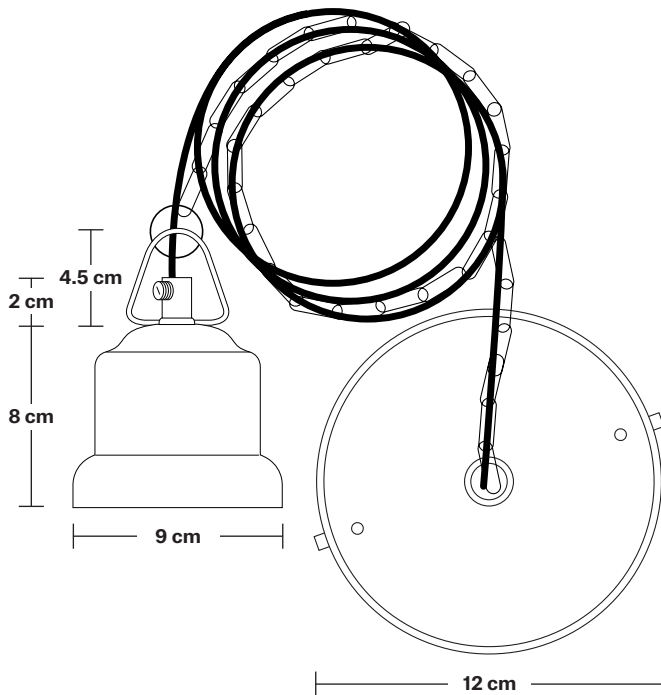

INFORMATION

Finishes: Brass, Pewter and Copper.

Ready to be installed, installation required.

Wall mount screws not included.

Flex: 1m Black Round Fabric Flex.

Ceiling rose: Pewter.

DIMENSIONS

Bulb Holder Diameter: 6 cm / 2.5"

Bulb Holder Height: 11 cm / 4.3"

Ceiling Rose height: 12 cm / 4.9"

Full Drop: 113 cm / 44.5"

INDUSTVILLE

Brooklyn Chain Cord Set ES E27 Bulb Holder

Product Code: BR-CS

H: 115 cm x W: 12 cm x D: 12 cm

SPECIFICATIONS

We meet all UK and EU lighting and safety regulations.

Our products are hand finished to ensure an authentic vintage look and therefore they may vary slightly from those shown in the images.

Bulb required: Standard screw (E27) fitting, max 40W.

DIMENSIONS

Bulb Holder Diameter: 9 cm / 3.5"

Bulb Holder Height: 10 cm / 3.9"

Ceiling Rose Diameter: 12 cm / 4.7"

Ceiling Rose Height: 2.5 cm / 1"

Full Drop: 115 cm / 45.3"

Dome - 13 Inch - Shade Only

Product Code: D13-SO