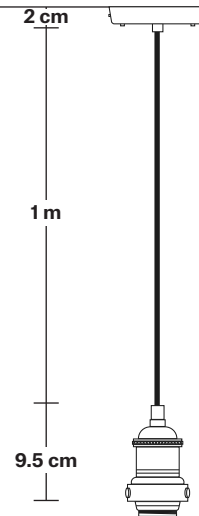

DIMENSIONS

Bulb Holder Diameter: 9 cm / 3.5"

Bulb Holder Height: 10 cm / 3.9"

Ceiling Rose Diameter: 12 cm / 4.7"

Ceiling Rose Height: 2.5 cm / 1"

Full Drop: 115 cm / 45.3"

Dome - 13 Inch - Shade Only

Product Code: D13-SO

Wall mount screws not included.

DIMENSIONS

Shade Diameter: 33 cm / 13"

Shade Height (no holder): 21 cm / 8.3"

Dome - 13 Inch - Pewter & Brass

Shade Only

Dome - 13 Inch - Pewter & Brass - Shade Only	D13-BP-SO
--	------------------

Ceiling Rose: Pewter.

DIMENSIONS

Shade Diameter: 33 cm / 13"

Shade Height (no holder): 21 cm / 8.3"

Holder Diameter: 6 cm / 2.5"

Holder Height: 11 cm / 4.3"

Ceiling Rose Diameter: 12 cm / 4.9"

Ceiling Rose Height: 2 cm / 0.8"

Brooklyn Cord Set ES E27 Bulb Holder

Product Code: BR-CS

H: 113 cm x W: 12 cm x D: 12 cm

SPECIFICATIONS

We meet all UK and EU lighting and safety regulations.

Our products are hand finished to ensure an authentic vintage look and therefore they may vary slightly from those shown in the images.