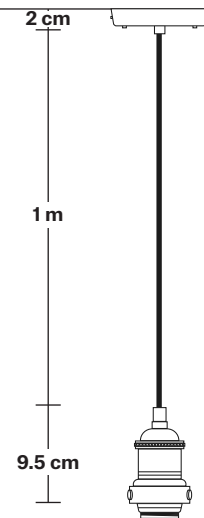

Ceiling rose: Pewter.

DIMENSIONS

Bulb Holder Diameter: 9 cm / 3.5"

Bulb Holder Height: 10 cm / 3.9"

Ceiling Rose Diameter: 12 cm / 4.7"

Ceiling Rose Height: 2.5 cm / 1"

Full Drop: 115 cm / 45.3"

INDUSTVILLE

Wall mount screws not included.

DIMENSIONS

Shade Diameter: 33 cm / 13"

Shade Height (no holder): 21 cm / 8.3"

Dome - 13 Inch - Pewter

Shade Only

Dome - 13 Inch - Pewter - Shade Only	D13-P-SO
--------------------------------------	-----------------

Sleek Dome Pendant - 13 Inch - Pewter - Copper Holder	SL-DP13-P-CH
---	---------------------

Brooklyn Dome Pendant - 13 Inch

Product Code: BR-DP13

H: 30.5 cm x W: 33 cm x D: 33 cm

SPECIFICATIONS

We meet all UK and EU lighting and safety regulations.

Holder Height: 11 cm / 4.3"

Ceiling Rose Diameter: 12 cm / 4.9"

Ceiling Rose Height: 2 cm / 0.8"

Brooklyn Cord Set ES E27 Bulb Holder

Product Code: BR-CS

H: 113 cm x W: 12 cm x D: 12 cm

SPECIFICATIONS

We meet all UK and EU lighting and safety regulations.