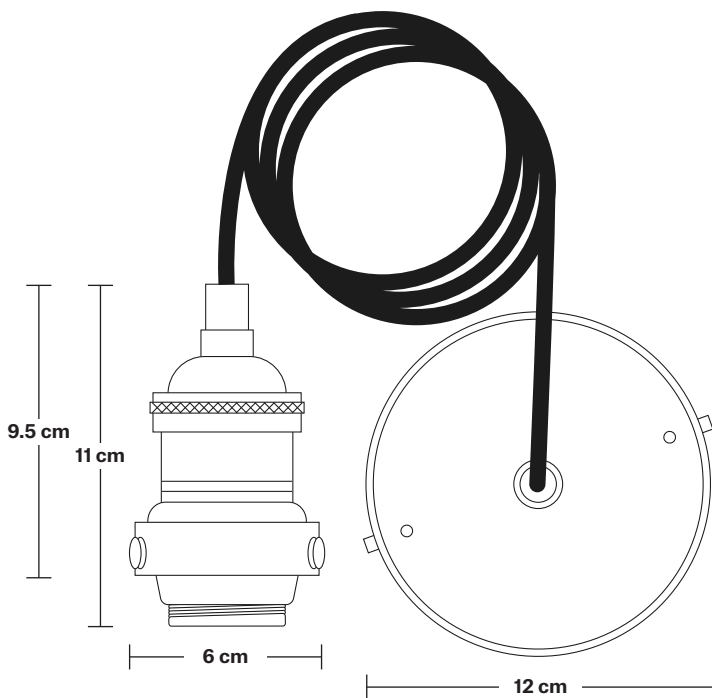

Product Code: D13-SO

H: 21 cm x W: 33 cm x D: 33 cm

SPECIFICATIONS

We meet all UK and EU lighting and safety regulations.

Our products are hand finished to ensure an authentic vintage look and therefore they may vary slightly from those shown in the images.

Holder Height: 11 cm / 4.3"

Ceiling Rose Diameter: 12 cm / 4.9"

Ceiling Rose Height: 2 cm / 0.8"

Brooklyn Cord Set ES E27 Bulb Holder

Product Code: BR-CS

H: 113 cm x W: 12 cm x D: 12 cm

SPECIFICATIONS

We meet all UK and EU lighting and safety regulations.

Our products are hand finished to ensure an authentic vintage look and therefore they may vary slightly from those shown in the images.

Bulb required: Standard screw (E27) fitting, max 40W.

Weight: 0.5 kg

Bulb Holder Height: 11 cm / 4.3"

Ceiling Rose height: 12 cm / 4.9"

Full Drop: 113 cm / 44.5"

INDUSTVILLE

Brooklyn Chain Cord Set ES E27 Bulb Holder

Product Code: BR-CS

H: 115 cm x W: 12 cm x D: 12 cm

SPECIFICATIONS