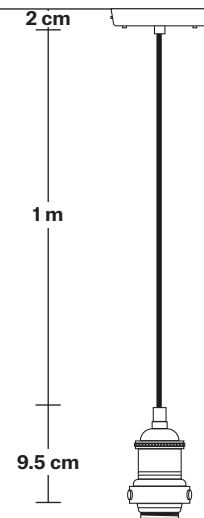

Wall mount screws not included.

DIMENSIONS

Shade Diameter: 33 cm / 13"

Shade Height (no holder): 21 cm / 8.3"

Dome - 13 Inch - Brass

Shade Only

Dome - 13 Inch - Brass - Shade Only	D13-B-SO
-------------------------------------	-----------------

Brooklyn Dome Pendant - 13 Inch

Product Code: BR-DP13

H: 30.5 cm x W: 33 cm x D: 33 cm

SPECIFICATIONS

We meet all UK and EU lighting and safety regulations.

Our products are hand finished to ensure an authentic vintage look and therefore they may vary slightly from those shown in the images.

Chain flex: 1m Black Round plastic and 1m Chain.

Ceiling Rose: Pewter.

DIMENSIONS

Shade Diameter: 33 cm / 13"

Shade Height (no holder): 21 cm / 8.3"

Holder Diameter: 6 cm / 2.5"

Holder Height: 11 cm / 4.3"

Ceiling Rose Diameter: 12 cm / 4.9"

Ceiling Rose Height: 2 cm / 0.8"

Brooklyn Cord Set ES E27 Bulb Holder

Product Code: BR-CS

H: 113 cm x W: 12 cm x D: 12 cm

SPECIFICATIONS

We meet all UK and EU lighting and safety regulations.

Our products are hand finished to ensure an authentic vintage look and therefore they may vary slightly from those shown in the images.