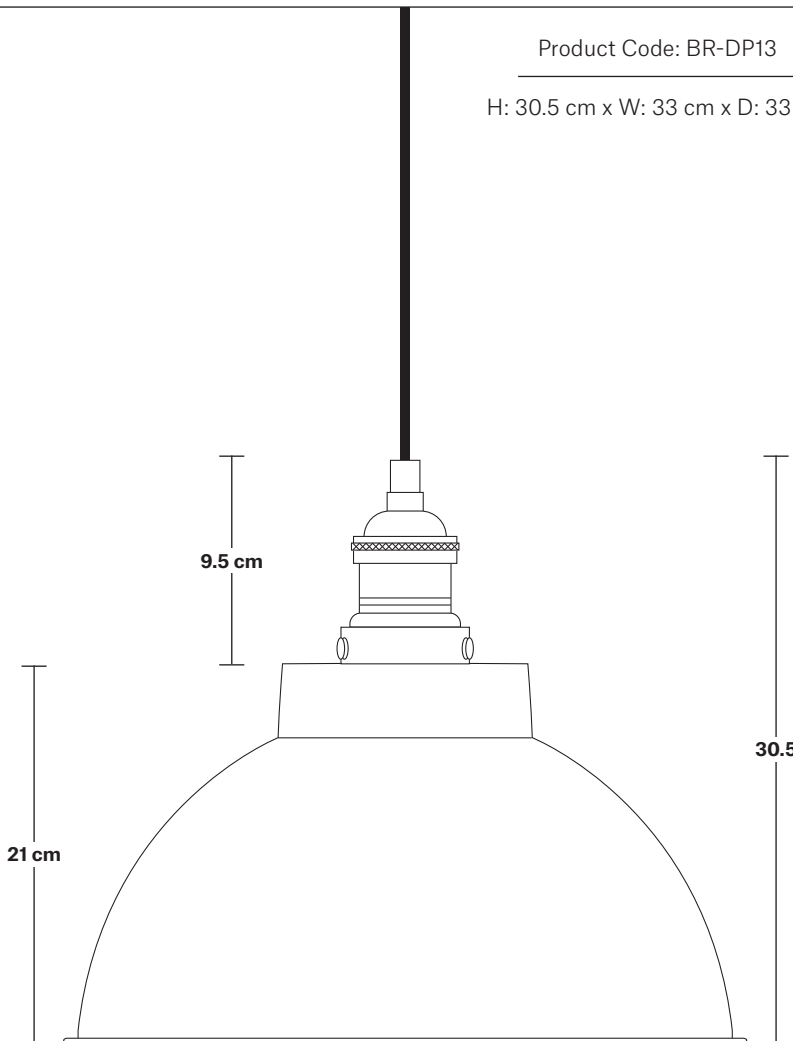

Ceiling rose: Pewter.

DIMENSIONS

Bulb Holder Diameter: 9 cm / 3.5"

Bulb Holder Height: 10 cm / 3.9"

Ceiling Rose Diameter: 12 cm / 4.7"

Ceiling Rose Height: 2.5 cm / 1"

Full Drop: 115 cm / 45.3"

Dome - 13 Inch - Shade Only

Wall mount screws not included.

DIMENSIONS

Shade Diameter: 33 cm / 13"

Shade Height (no holder): 21 cm / 8.3"

Dome - 13 Inch - Copper

Shade Only

Dome - 13 Inch - Copper - Shade Only

D13-C-SO

Sleek Dome Pendant - 13 Inch - Copper

Sleek Dome Pendant - 13 Inch - Copper - Pewter Holder

SL-DP13-C-PH

Sleek Dome Pendant - 13 Inch - Copper - Copper Holder

SL-DP13-C-CH

Brooklyn Dome Pendant - 13 Inch

Product Code: BR-DP13

H: 30.5 cm x W: 33 cm x D: 33 cm

SPECIFICATIONS

We meet all UK and EU lighting and safety regulations.

Our products are hand finished to ensure an authentic vintage look and therefore they may vary slightly from those shown in the images.