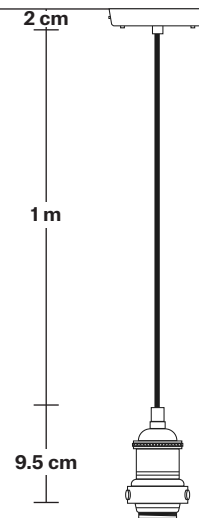

Ceiling rose: Pewter.

DIMENSIONS

Bulb Holder Diameter: 9 cm / 3.5"

Bulb Holder Height: 10 cm / 3.9"

Ceiling Rose Diameter: 12 cm / 4.7"

Ceiling Rose Height: 2.5 cm / 1"

Full Drop: 115 cm / 45.3"

Dome - 13 Inch - Shade Only

Wall mount screws not included.

DIMENSIONS

Shade Diameter: 33 cm / 13"

Shade Height (no holder): 21 cm / 8.3"

Dome - 13 Inch - Copper

Shade Only

Dome - 13 Inch - Copper - Shade Only

D13-C-SO

Chain flex: 1m Black Round plastic and 1m Chain.

Ceiling Rose: Pewter.

DIMENSIONS

Shade Diameter: 33 cm / 13"

Shade Height (no holder): 21 cm / 8.3"

Holder Diameter: 6 cm / 2.5"

Holder Height: 11 cm / 4.3"

Ceiling Rose Diameter: 12 cm / 4.9"

Ceiling Rose Height: 2 cm / 0.8"

Brooklyn Cord Set ES E27 Bulb Holder

Product Code: BR-CS

H: 113 cm x W: 12 cm x D: 12 cm

SPECIFICATIONS

We meet all UK and EU lighting and safety regulations.

Our products are hand finished to ensure an authentic vintage look and therefore they may vary slightly from those shown in the images.