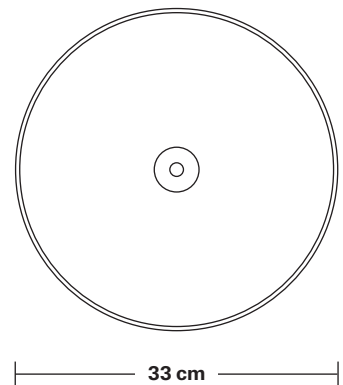

Bulb Holder Height: 10 cm / 3.9"

Ceiling Rose Diameter: 12 cm / 4.7"

Ceiling Rose Height: 2.5 cm / 1"

Full Drop: 115 cm / 45.3"

Dome - 13 Inch - Shade Only

Product Code: D13-SO

H: 21 cm x W: 33 cm x D: 33 cm