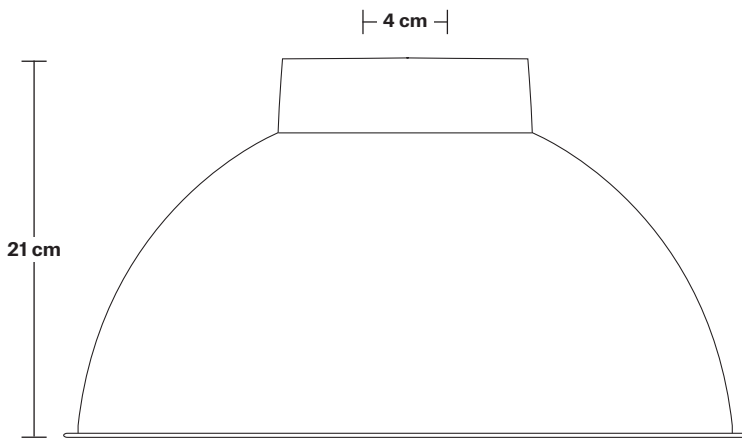

H: 30.5 cm x W: 33 cm x D: 33 cm

SPECIFICATIONS

We meet all UK and EU lighting and safety regulations.

Our products are hand finished to ensure an authentic vintage look and therefore they may vary slightly from those shown in the images.

DIMENSIONS

Bulb Holder Diameter: 9 cm / 3.5"

Bulb Holder Height: 10 cm / 3.9"

Ceiling Rose Diameter: 12 cm / 4.7"

Ceiling Rose Height: 2.5 cm / 1"

Full Drop: 115 cm / 45.3"

Dome - 13 Inch - Shade Only

Product Code: D13-SO

H: 21 cm x W: 33 cm x D: 33 cm

SPECIFICATIONS

We meet all UK and EU lighting and safety regulations.

Our products are hand finished to ensure an authentic vintage look and therefore they may vary slightly from those shown in the images.