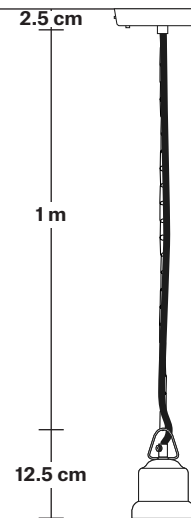

Holder Height: 11 cm / 4.3"

Ceiling Rose Diameter: 12 cm / 4.9"

Ceiling Rose Height: 2 cm / 0.8"

Brooklyn Cord Set ES E27 Bulb Holder

Product Code: BR-CS

H: 113 cm x W: 12 cm x D: 12 cm

SPECIFICATIONS

We meet all UK and EU lighting and safety regulations.

Bulb Holder Height: 11 cm / 4.3"

Ceiling Rose height: 12 cm / 4.9"

Full Drop: 113 cm / 44.5"

Brooklyn Chain Cord Set ES E27 Bulb Holder

Product Code: BR-CS

H: 115 cm x W: 12 cm x D: 12 cm

SPECIFICATIONS

We meet all UK and EU lighting and safety regulations.

Our products are hand finished to ensure an authentic vintage look and therefore they may vary slightly from those shown in the images.

Bulb required: Standard screw (E27) fitting, max 40W.

Weight: 0.5 kg

Bulb Holder Height: 10 cm / 3.9"

Ceiling Rose Diameter: 12 cm / 4.7"

Ceiling Rose Height: 2.5 cm / 1"

Full Drop: 115 cm / 45.3"

Dome - 13 Inch - Shade Only

Product Code: D13-SO

H: 21 cm x W: 33 cm x D: 33 cm