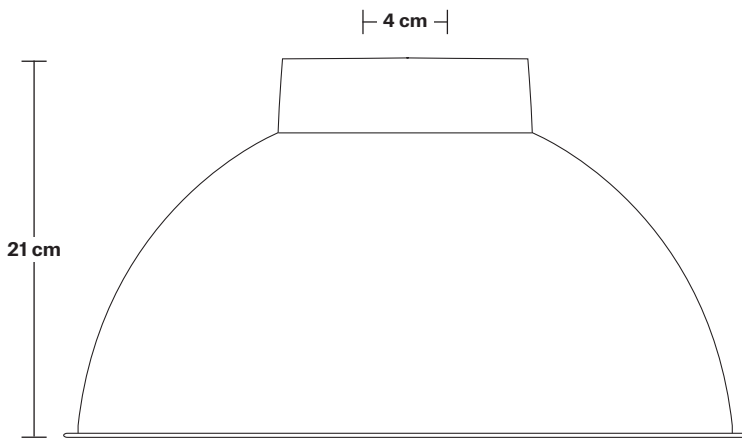

Bulb Holder Height: 10 cm / 3.9"

Ceiling Rose Diameter: 12 cm / 4.7"

Ceiling Rose Height: 2.5 cm / 1"

Full Drop: 115 cm / 45.3"

Dome - 13 Inch - Shade Only

Product Code: D13-SO

H: 21 cm x W: 33 cm x D: 33 cm