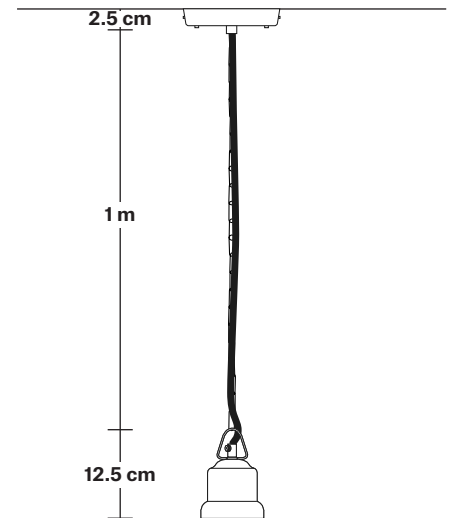

Ceiling Rose Height: 2 cm / 0.8"

Brooklyn Cord Set ES E27 Bulb Holder

Product Code: BR-CS

H: 113 cm x W: 12 cm x D: 12 cm

SPECIFICATIONS

We meet all UK and EU lighting and safety regulations.

Our products are hand finished to ensure an authentic vintage look and therefore they may vary slightly from those shown in the images.

Ceiling rose: Pewter.

DIMENSIONS

Bulb Holder Diameter: 6 cm / 2.5"

Bulb Holder Height: 11 cm / 4.3"

Ceiling Rose height: 12 cm / 4.9"

Full Drop: 113 cm / 44.5"

Brooklyn Chain Cord Set ES E27 Bulb Holder

Product Code: BR-CS

H: 115 cm x W: 12 cm x D: 12 cm

SPECIFICATIONS

We meet all UK and EU lighting and safety regulations.

Our products are hand finished to ensure an authentic vintage look and therefore they may vary slightly from those shown in the images.

Ceiling rose: Pewter.

DIMENSIONS

Bulb Holder Diameter: 9 cm / 3.5"

Bulb Holder Height: 10 cm / 3.9"

Ceiling Rose Diameter: 12 cm / 4.7"

Ceiling Rose Height: 2.5 cm / 1"

Full Drop: 115 cm / 45.3"

Dome - 13 Inch - Shade Only