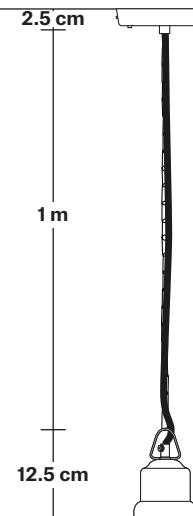

Ceiling rose: Pewter.

DIMENSIONS

Bulb Holder Diameter: 9 cm / 3.5"

Bulb Holder Height: 10 cm / 3.9"

Ceiling Rose Diameter: 12 cm / 4.7"

Ceiling Rose Height: 2.5 cm / 1"

Full Drop: 115 cm / 45.3"

Dome - 13 Inch - Shade Only

Ceiling rose: Pewter.

DIMENSIONS

Bulb Holder Diameter: 6 cm / 2.5"

Bulb Holder Height: 11 cm / 4.3"

Ceiling Rose height: 12 cm / 4.9"

Full Drop: 113 cm / 44.5"

Brooklyn Chain Cord Set ES E27 Bulb Holder

Product Code: BR-CS

H: 115 cm x W: 12 cm x D: 12 cm

SPECIFICATIONS

We meet all UK and EU lighting and safety regulations.

Our products are hand finished to ensure an authentic vintage look and therefore they may vary slightly from those shown in the images.

Ceiling rose: Pewter.

DIMENSIONS

Bulb Holder Diameter: 9 cm / 3.5"

Bulb Holder Height: 10 cm / 3.9"

Ceiling Rose Diameter: 12 cm / 4.7"

Ceiling Rose Height: 2.5 cm / 1"

Full Drop: 115 cm / 45.3"

INDUSTVILLE