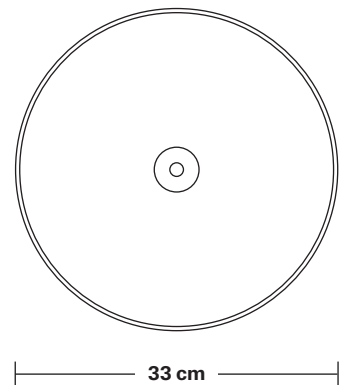

Sleek Dome Pendant - 13 Inch - Light Pewter

Sleek Dome Pendant - 13 Inch - Light Pewter - Brass Holder	SL-DP13-LP-BH
--	----------------------

Sleek Dome Pendant - 13 Inch - Light Pewter - Pewter Holder	SL-DP13-LP-PH
---	----------------------

Sleek Dome Pendant - 13 Inch - Light Pewter - Copper Holder	SL-DP13-LP-CH
---	----------------------

Brooklyn Dome Pendant - 13 Inch

Product Code: BR-DP13

H: 30.5 cm x W: 33 cm x D: 33 cm

SPECIFICATIONS

We meet all UK and EU lighting and safety regulations.