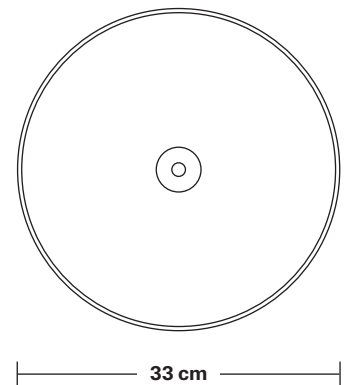

Brooklyn Dome Pendant - 13 Inch

Product Code: BR-DP13

H: 30.5 cm x W: 33 cm x D: 33 cm

SPECIFICATIONS

We meet all UK and EU lighting and safety regulations.

Our products are hand finished to ensure an authentic vintage look and therefore they may vary slightly from those shown in the images.