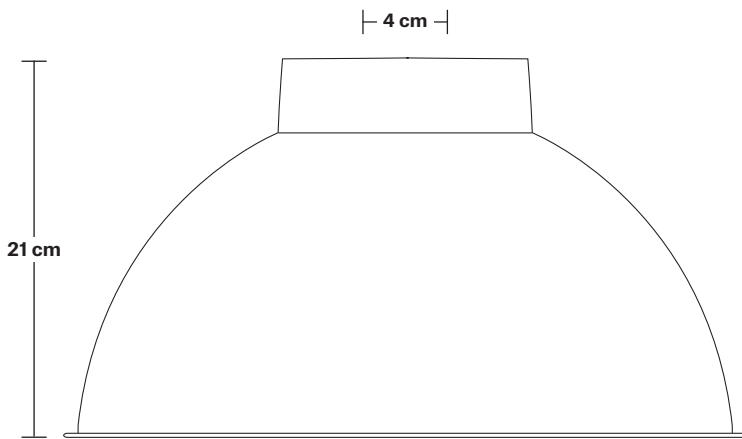

H: 115 cm x W: 12 cm x D: 12 cm

SPECIFICATIONS

We meet all UK and EU lighting and safety regulations.

Our products are hand finished to ensure an authentic vintage look and therefore they may vary slightly from those shown in the images.

Ceiling rose: Pewter.

DIMENSIONS

Bulb Holder Diameter: 9 cm / 3.5"

Bulb Holder Height: 10 cm / 3.9"

Ceiling Rose Diameter: 12 cm / 4.7"

Ceiling Rose Height: 2.5 cm / 1"

Full Drop: 115 cm / 45.3"

Dome - 13 Inch - Shade Only

Product Code: D13-SO

H: 21 cm x W: 33 cm x D: 33 cm

SPECIFICATIONS

We meet all UK and EU lighting and safety regulations.

Our products are hand finished to ensure an authentic vintage look and therefore they may vary slightly from those shown in the images.