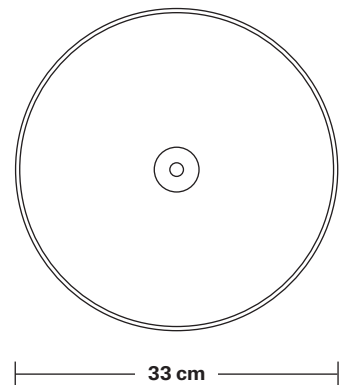

H: 115 cm x W: 12 cm x D: 12 cm

SPECIFICATIONS

We meet all UK and EU lighting and safety regulations.

Our products are hand finished to ensure an authentic vintage look and therefore they may vary slightly from those shown in the images.

Ceiling rose: Pewter.

DIMENSIONS

Bulb Holder Diameter: 9 cm / 3.5"

Bulb Holder Height: 10 cm / 3.9"

Ceiling Rose Diameter: 12 cm / 4.7"

Ceiling Rose Height: 2.5 cm / 1"

Full Drop: 115 cm / 45.3"

Dome - 13 Inch - Shade Only

Product Code: D13-SO

H: 21 cm x W: 33 cm x D: 33 cm

SPECIFICATIONS

We meet all UK and EU lighting and safety regulations.

Our products are hand finished to ensure an authentic vintage look and therefore they may vary slightly from those shown in the images.

Wall mount screws not included.

DIMENSIONS

Shade Diameter: 33 cm / 13"

Shade Height (no holder): 21 cm / 8.3"

Dome - 13 Inch - Copper

Shade Only

Dome - 13 Inch - Copper - Shade Only

D13-C-SO