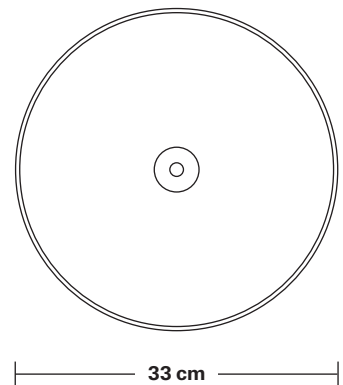

Ceiling rose: Pewter.

DIMENSIONS

Bulb Holder Diameter: 9 cm / 3.5"

Bulb Holder Height: 10 cm / 3.9"

Ceiling Rose Diameter: 12 cm / 4.7"

Ceiling Rose Height: 2.5 cm / 1"

Full Drop: 115 cm / 45.3"

Dome - 13 Inch - Shade Only

Product Code: D13-SO

H: 21 cm x W: 33 cm x D: 33 cm

SPECIFICATIONS

We meet all UK and EU lighting and safety regulations.

Our products are hand finished to ensure an authentic vintage look and therefore they may vary slightly from those shown in the images.