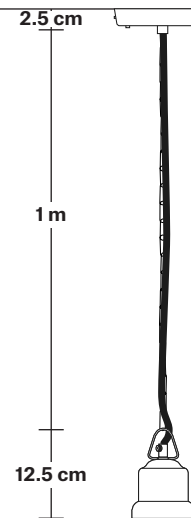

Chain flex: 1m Black Round plastic and 1m Chain.

Ceiling Rose: Pewter.

DIMENSIONS

Shade Diameter: 33 cm / 13"

Shade Height (no holder): 21 cm / 8.3"

Holder Diameter: 6 cm / 2.5"

Holder Height: 11 cm / 4.3"

Ceiling Rose Diameter: 12 cm / 4.9"

Ceiling rose: Pewter.

DIMENSIONS

Bulb Holder Diameter: 6 cm / 2.5"

Bulb Holder Height: 11 cm / 4.3"

Ceiling Rose height: 12 cm / 4.9"

Full Drop: 113 cm / 44.5"

INDUSTVILLE

Brooklyn Chain Cord Set ES E27 Bulb Holder

Product Code: BR-CS

H: 115 cm x W: 12 cm x D: 12 cm

SPECIFICATIONS

We meet all UK and EU lighting and safety regulations.

Our products are hand finished to ensure an authentic vintage look and therefore they may vary slightly from those shown in the images.

Ceiling rose: Pewter.

DIMENSIONS

Bulb Holder Diameter: 9 cm / 3.5"

Bulb Holder Height: 10 cm / 3.9"

Ceiling Rose Diameter: 12 cm / 4.7"

Ceiling Rose Height: 2.5 cm / 1"

Full Drop: 115 cm / 45.3"

Dome - 13 Inch - Shade Only