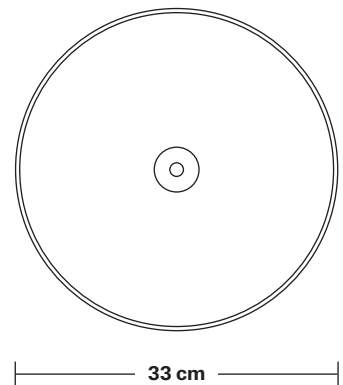

H: 115 cm x W: 12 cm x D: 12 cm

SPECIFICATIONS

We meet all UK and EU lighting and safety regulations.

Our products are hand finished to ensure an authentic vintage look and therefore they may vary slightly from those shown in the images.

Wall mount screws not included.

DIMENSIONS

Shade Diameter: 33 cm / 13"

Shade Height (no holder): 21 cm / 8.3"

Dome - 13 Inch - Copper

Shade Only

Dome - 13 Inch - Copper - Shade Only

D13-C-SO

Sleek Dome Pendant - 13 Inch - Copper

Sleek Dome Pendant - 13 Inch - Copper - Pewter Holder

SL-DP13-C-PH

Sleek Dome Pendant - 13 Inch - Copper - Copper Holder

SL-DP13-C-CH

Brooklyn Dome Pendant - 13 Inch

Product Code: BR-DP13

H: 30.5 cm x W: 33 cm x D: 33 cm

SPECIFICATIONS

We meet all UK and EU lighting and safety regulations.

Our products are hand finished to ensure an authentic vintage look and therefore they may vary slightly from those shown in the images.