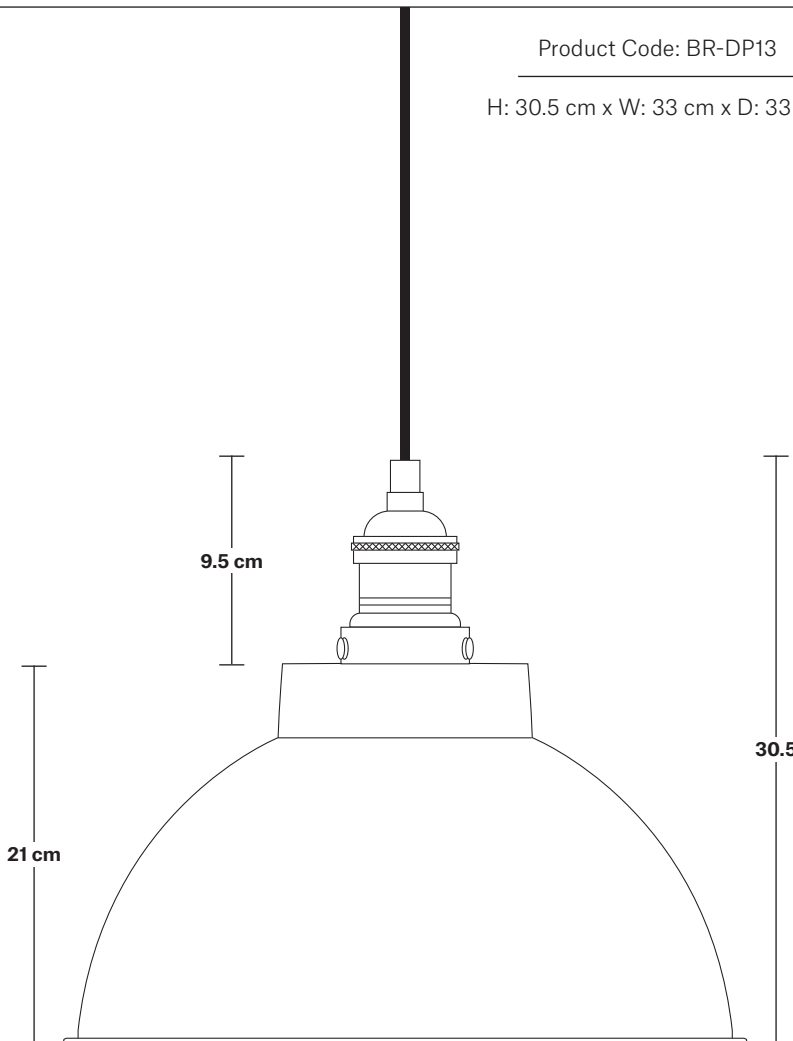

Brooklyn Dome Pendant - 13 Inch

Product Code: BR-DP13

H: 30.5 cm x W: 33 cm x D: 33 cm

SPECIFICATIONS

We meet all UK and EU lighting and safety regulations.

Our products are hand finished to ensure an authentic vintage look and therefore they may vary slightly from those shown in the images.

Bulb required: Standard screw (E27) fitting, max 40W.

Shade weight: 1.1kg | **Holder weight:** 0.5kg

Maximum weight: 1.6kg

INFORMATION

Finishes: Brass, Pewter, Light Pewter, Copper, Copper & Pewter, Brass & Pewter.

Chain flex: 1m Black Round plastic and 1m Chain.

Ceiling Rose: Pewter.

DIMENSIONS

Shade Diameter: 33 cm / 13"

Shade Height (no holder): 21 cm / 8.3"

Holder Diameter: 6 cm / 2.5"

Holder Height: 11 cm / 4.3"

Ceiling Rose Diameter: 12 cm / 4.9"