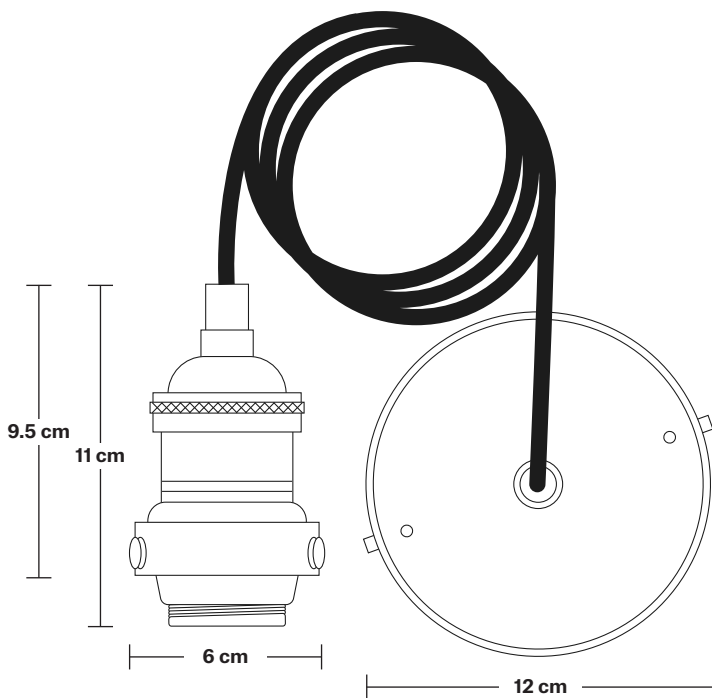

Ceiling Rose Height: 2 cm / 0.8"

Brooklyn Cord Set ES E27 Bulb Holder

Product Code: BR-CS

H: 113 cm x W: 12 cm x D: 12 cm

SPECIFICATIONS

We meet all UK and EU lighting and safety regulations.

Our products are hand finished to ensure an authentic vintage look and therefore they may vary slightly from those shown in the images.

Chain flex: 1m Black Round plastic and 1m Chain.

Ceiling Rose: Pewter.

DIMENSIONS

Shade Diameter: 33 cm / 13"

Shade Height (no holder): 21 cm / 8.3"

Holder Diameter: 6 cm / 2.5"

Holder Height: 11 cm / 4.3"

Ceiling Rose Diameter: 12 cm / 4.9"

Ceiling rose: Pewter.

DIMENSIONS

Bulb Holder Diameter: 6 cm / 2.5"

Bulb Holder Height: 11 cm / 4.3"

Ceiling Rose height: 12 cm / 4.9"

Full Drop: 113 cm / 44.5"

Brooklyn Chain Cord Set ES E27 Bulb Holder

Product Code: BR-CS