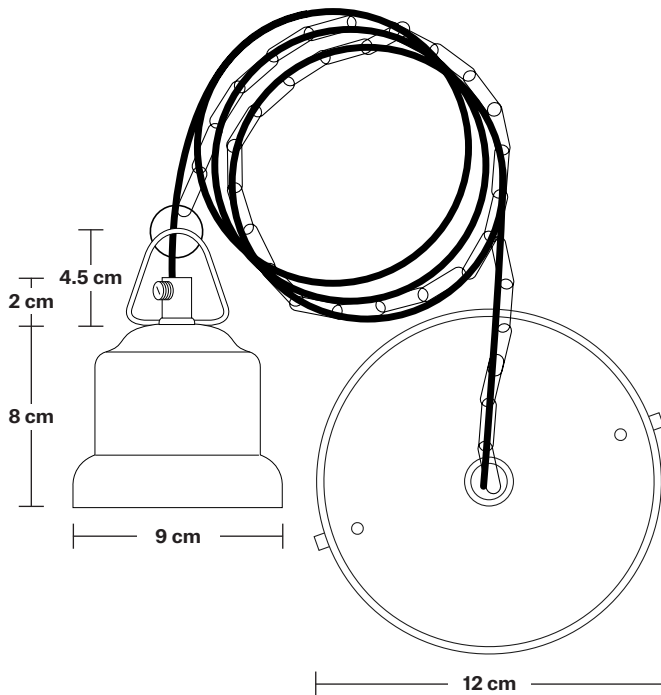

Brooklyn Cord Set ES E27 Bulb Holder

Product Code: BR-CS

H: 113 cm x W: 12 cm x D: 12 cm

SPECIFICATIONS

We meet all UK and EU lighting and safety regulations.

Our products are hand finished to ensure an authentic vintage look and therefore they may vary slightly from those shown in the images.

Ceiling rose: Pewter.

DIMENSIONS

Bulb Holder Diameter: 6 cm / 2.5"

Bulb Holder Height: 11 cm / 4.3"

Ceiling Rose height: 12 cm / 4.9"

Full Drop: 113 cm / 44.5"

Brooklyn Chain Cord Set ES E27 Bulb Holder

Product Code: BR-CS

H: 115 cm x W: 12 cm x D: 12 cm

SPECIFICATIONS

We meet all UK and EU lighting and safety regulations.

Our products are hand finished to ensure an authentic vintage look and therefore they may vary slightly from those shown in the images.

Ceiling rose: Pewter.

DIMENSIONS

Bulb Holder Diameter: 9 cm / 3.5"

Bulb Holder Height: 10 cm / 3.9"

Ceiling Rose Diameter: 12 cm / 4.7"

Ceiling Rose Height: 2.5 cm / 1"

Full Drop: 115 cm / 45.3"

Dome - 13 Inch - Shade Only