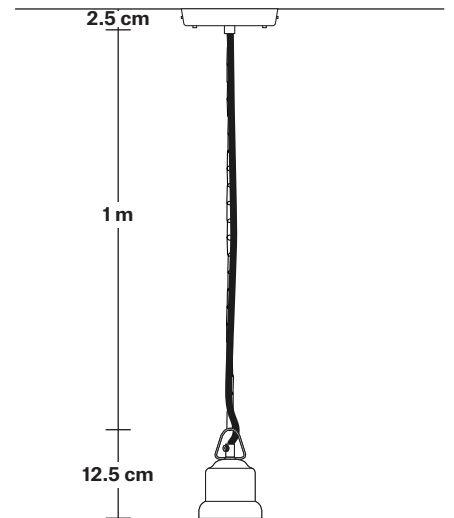

Ceiling Rose: Pewter.

DIMENSIONS

Shade Diameter: 33 cm / 13"

Shade Height (no holder): 21 cm / 8.3"

Holder Diameter: 6 cm / 2.5"

Holder Height: 11 cm / 4.3"

Ceiling Rose Diameter: 12 cm / 4.9"

Ceiling Rose Height: 2 cm / 0.8"

Brooklyn Cord Set ES E27 Bulb Holder

Product Code: BR-CS

H: 113 cm x W: 12 cm x D: 12 cm

SPECIFICATIONS

We meet all UK and EU lighting and safety regulations.

Our products are hand finished to ensure an authentic vintage look and therefore they may vary slightly from those shown in the images.

Ceiling rose: Pewter.

DIMENSIONS

Bulb Holder Diameter: 6 cm / 2.5"

Bulb Holder Height: 11 cm / 4.3"

Ceiling Rose height: 12 cm / 4.9"

Full Drop: 113 cm / 44.5"

Brooklyn Chain Cord Set ES E27 Bulb Holder

Product Code: BR-CS

H: 115 cm x W: 12 cm x D: 12 cm

SPECIFICATIONS

We meet all UK and EU lighting and safety regulations.

Our products are hand finished to ensure an authentic vintage look and therefore they may vary slightly from those shown in the images.