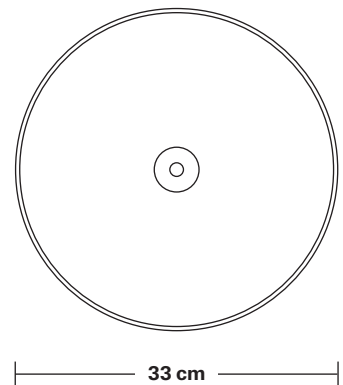

Sleek Dome Pendant - 13 Inch - Brass

Sleek Dome Pendant - 13 Inch - Brass - Brass Holder	SL-DP13-B-BH
---	---------------------

Sleek Dome Pendant - 13 Inch - Brass - Pewter Holder	SL-DP13-B-PH
--	---------------------

Brooklyn Dome Pendant - 13 Inch

Product Code: BR-DP13

H: 30.5 cm x W: 33 cm x D: 33 cm

SPECIFICATIONS

We meet all UK and EU lighting and safety regulations.

Our products are hand finished to ensure an authentic vintage look and therefore they may vary slightly from those shown in the images.