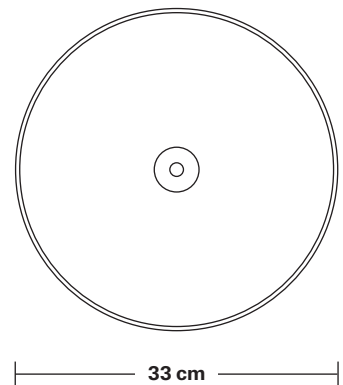

Sleek Dome Pendant - 13 Inch - Pewter

Sleek Dome Pendant - 13 Inch - Pewter - Brass Holder	SL-DP13-P-BH
--	---------------------

Sleek Dome Pendant - 13 Inch - Pewter - Pewter Holder	SL-DP13-P-PH
---	---------------------

Sleek Dome Pendant - 13 Inch - Pewter - Copper Holder	SL-DP13-P-CH
---	---------------------

Brooklyn Dome Pendant - 13 Inch

Product Code: BR-DP13

H: 30.5 cm x W: 33 cm x D: 33 cm

SPECIFICATIONS

We meet all UK and EU lighting and safety regulations.