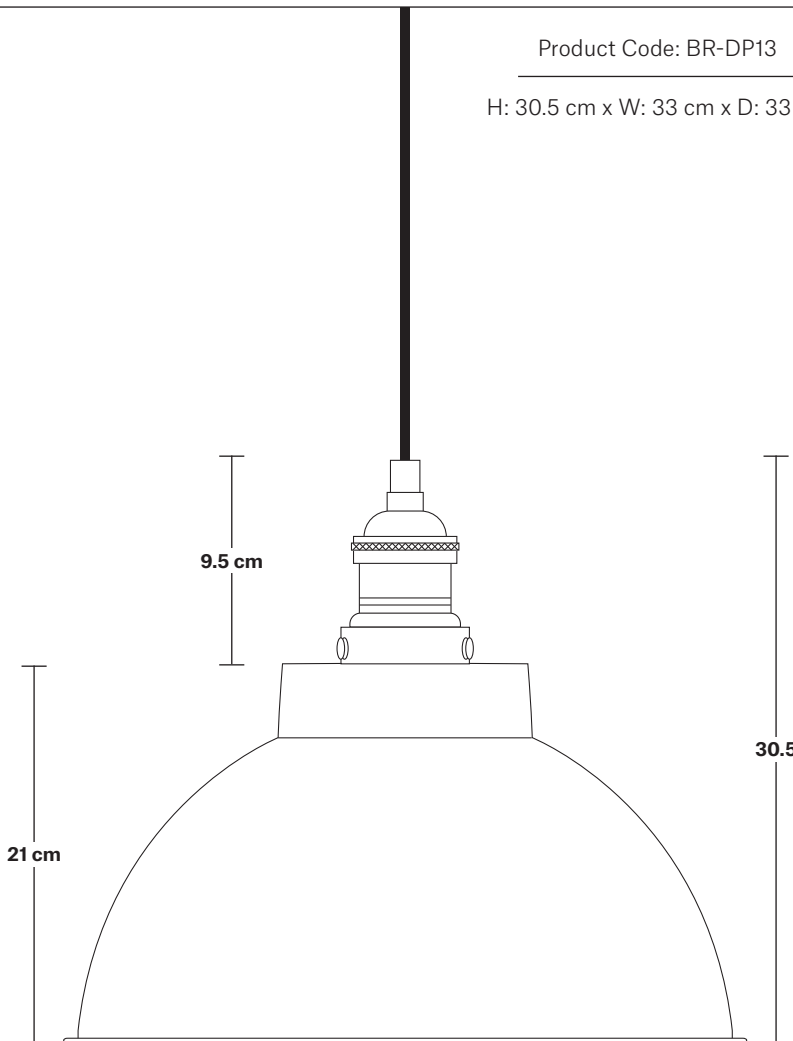

DIMENSIONS

Bulb Holder Diameter: 9 cm / 3.5"

Bulb Holder Height: 10 cm / 3.9"

Ceiling Rose Diameter: 12 cm / 4.7"

Ceiling Rose Height: 2.5 cm / 1"

Full Drop: 115 cm / 45.3"

Dome - 13 Inch - Shade Only

Product Code: D13-SO

Wall mount screws not included.

DIMENSIONS

Shade Diameter: 33 cm / 13"

Shade Height (no holder): 21 cm / 8.3"

Dome - 13 Inch - Pewter & Brass

Shade Only

Dome - 13 Inch - Pewter & Brass - Shade Only	D13-BP-SO
--	------------------

Brooklyn Dome Flush Mount - 13 Inch - Pewter & Brass - Pewter Holder	BR-DFM13-BP-PH
--	-----------------------

Sleek Dome Pendant - 13 Inch - Pewter & Brass

Sleek Dome Pendant - 13 Inch - Pewter & Brass - Brass Holder	BR-DFM13-BP-BH
--	-----------------------

Sleek Dome Pendant - 13 Inch - Pewter & Brass - Pewter Holder	BR-DFM13-BP-PH
---	-----------------------

Brooklyn Dome Pendant - 13 Inch

Product Code: BR-DP13

H: 30.5 cm x W: 33 cm x D: 33 cm

SPECIFICATIONS