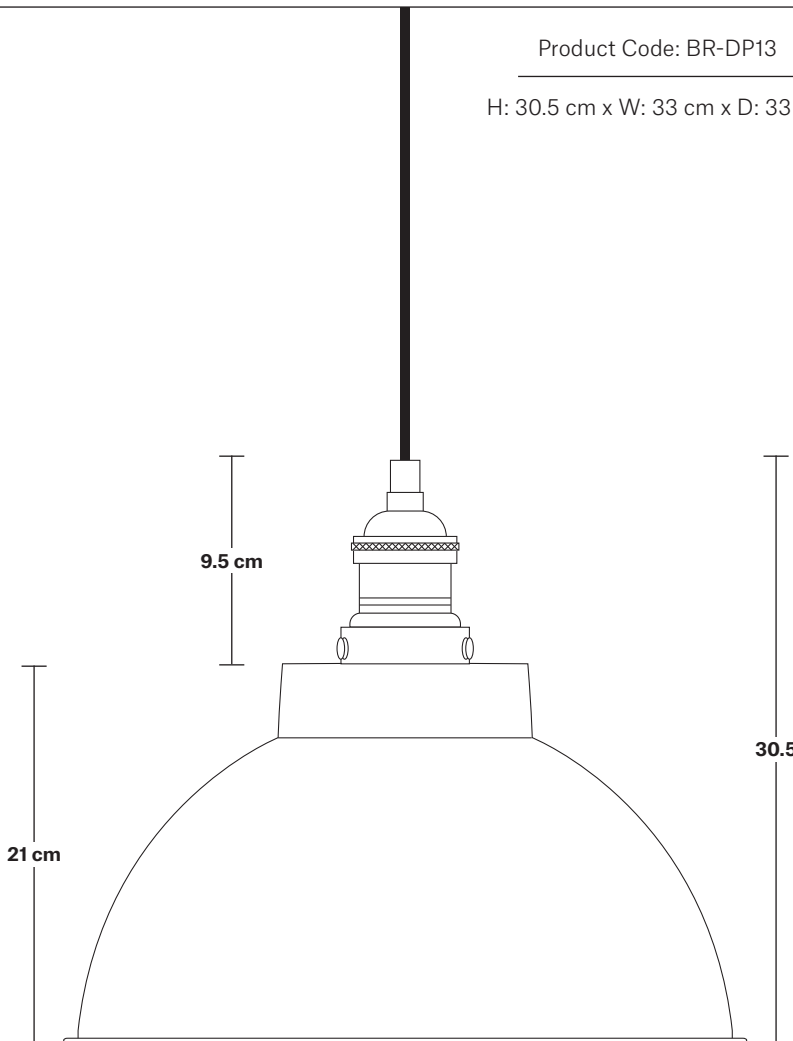

Ceiling Rose Height: 2 cm / 0.8"

Brooklyn Cord Set ES E27 Bulb Holder

Product Code: BR-CS

H: 113 cm x W: 12 cm x D: 12 cm

SPECIFICATIONS

We meet all UK and EU lighting and safety regulations.

Our products are hand finished to ensure an authentic vintage look and therefore they may vary slightly from those shown in the images.

Dome - 13 Inch - Shade Only

Product Code: D13-SO

H: 21 cm x W: 33 cm x D: 33 cm

SPECIFICATIONS

We meet all UK and EU lighting and safety regulations.

Our products are hand finished to ensure an authentic vintage look and therefore they may vary slightly from those shown in the images.

Sleek Dome Pendant - 13 Inch - Pewter

Sleek Dome Pendant - 13 Inch - Pewter - Brass Holder	SL-DP13-P-BH
--	---------------------

Sleek Dome Pendant - 13 Inch - Pewter - Pewter Holder	SL-DP13-P-PH
---	---------------------

Sleek Dome Pendant - 13 Inch - Pewter - Copper Holder	SL-DP13-P-CH
---	---------------------

Brooklyn Dome Pendant - 13 Inch

Product Code: BR-DP13

H: 30.5 cm x W: 33 cm x D: 33 cm

SPECIFICATIONS

We meet all UK and EU lighting and safety regulations.