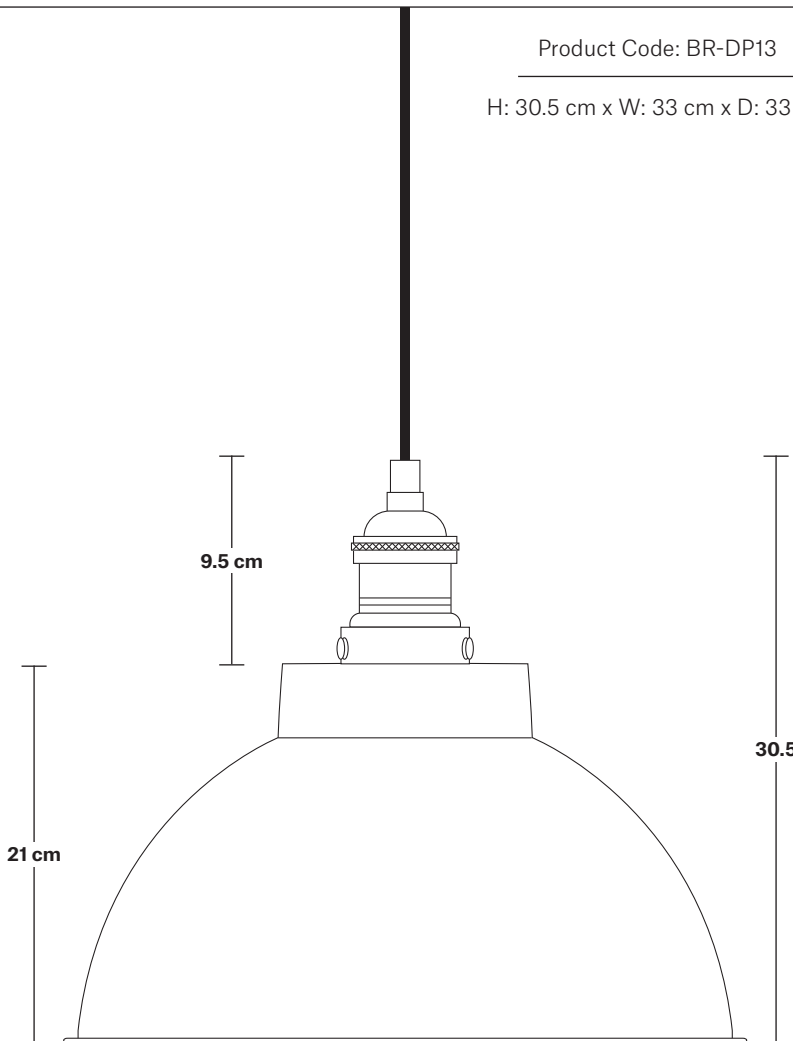

## Swan Neck Dome Wall Light - 13 Inch - Brass

---

Swan Neck Dome Wall Light - 13 Inch - Brass - Brass Holder

**SN-DWL13-B-BH**

---

## Sleek Dome Pendant - 13 Inch - Brass

---

Sleek Dome Pendant - 13 Inch - Brass - Brass Holder

**SL-DP13-B-BH**

Sleek Dome Pendant - 13 Inch - Brass - Pewter Holder

**SL-DP13-B-PH**

---

# Brooklyn Dome Pendant - 13 Inch

Product Code: BR-DP13

H: 30.5 cm x W: 33 cm x D: 33 cm