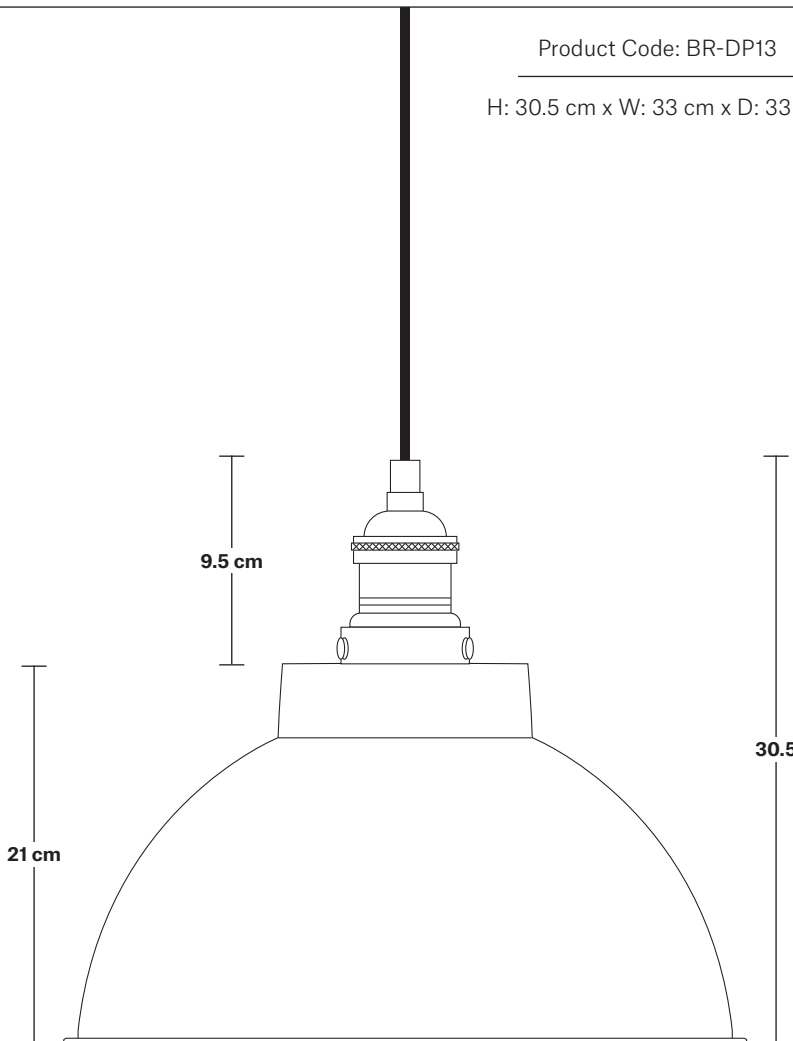

# Brooklyn Dome Pendant - 13 Inch

Product Code: BR-DP13

H: 30.5 cm x W: 33 cm x D: 33 cm

## DIMENSIONS

Shade Diameter: 33 cm / 13"

Shade Height (no holder): 21 cm / 8.3"

Holder Diameter: 6 cm / 2.5"

Holder Height: 11 cm / 4.3"

Ceiling Rose Diameter: 12 cm / 4.9"

Ceiling Rose Height: 2 cm / 0.8"