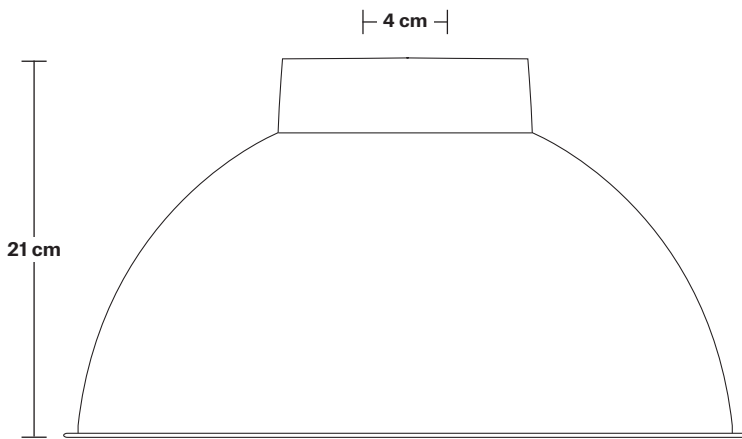

Dome - 13 Inch - Shade Only

Product Code: D13-SO

H: 21 cm x W: 33 cm x D: 33 cm

SPECIFICATIONS

We meet all UK and EU lighting and safety regulations.

Our products are hand finished to ensure an authentic vintage look and therefore they may vary slightly from those shown in the images.

Bulb required: Standard screw (E27) fitting, max 40W.

Shade weight: 1.1kg

INFORMATION

Finishes: Brass, Pewter, Light Pewter, Copper, Copper & Pewter, Brass & Pewter.

Ready to be installed, installation required.

Wall mount screws not included.

DIMENSIONS

Shade Diameter: 33 cm / 13"

Shade Height (no holder): 21 cm / 8.3"