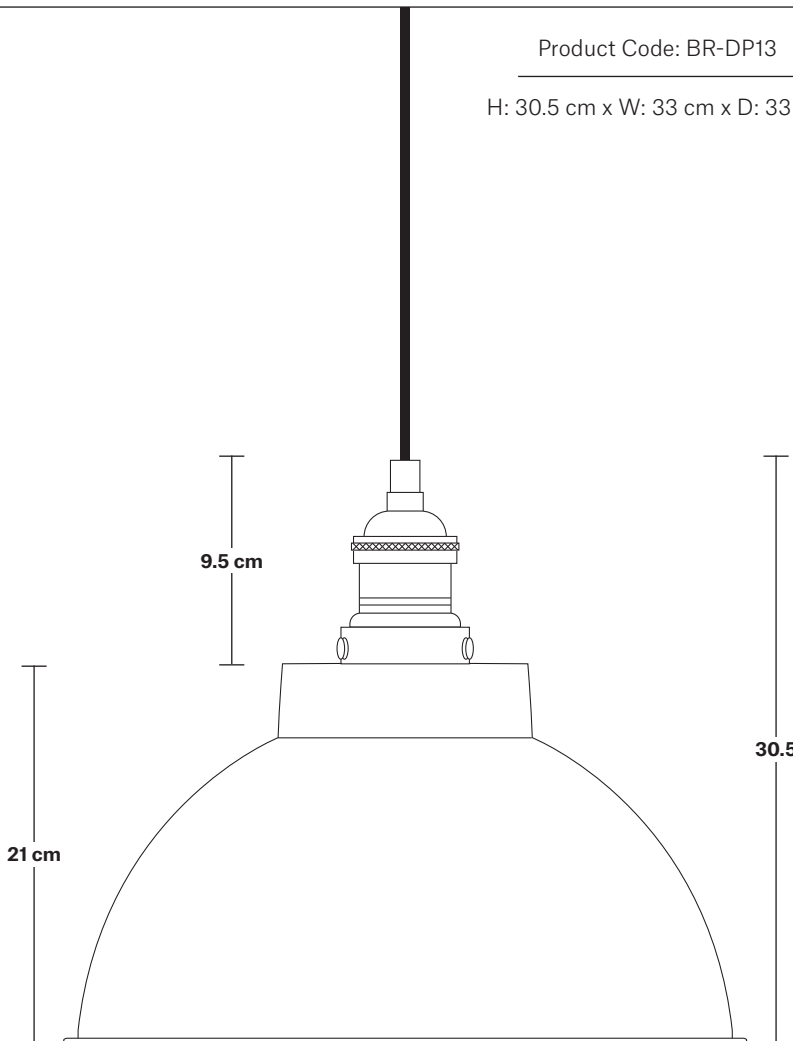

## DIMENSIONS

Bulb Holder Diameter: 9 cm / 3.5"

Bulb Holder Height: 10 cm / 3.9"

Ceiling Rose Diameter: 12 cm / 4.7"

Ceiling Rose Height: 2.5 cm / 1"

Full Drop: 115 cm / 45.3"

INDUSTVILLE

## DIMENSIONS

Shade Diameter: 33 cm / 13"

Shade Height (no holder): 21 cm / 8.3"

## Sleek Dome Pendant - 13 Inch - Copper

---

Sleek Dome Pendant - 13 Inch - Copper - Pewter Holder

**SL-DP13-C-PH**

Sleek Dome Pendant - 13 Inch - Copper - Copper Holder

**SL-DP13-C-CH**

---

# Brooklyn Dome Pendant - 13 Inch

Product Code: BR-DP13

H: 30.5 cm x W: 33 cm x D: 33 cm