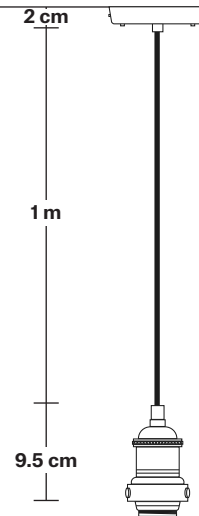

# Brooklyn Dome Pendant - 13 Inch

Product Code: BR-DP13

H: 30.5 cm x W: 33 cm x D: 33 cm

## DIMENSIONS

Shade Diameter: 33 cm / 13"

Shade Height (no holder): 21 cm / 8.3"

Holder Diameter: 6 cm / 2.5"

Holder Height: 11 cm / 4.3"

Ceiling Rose Diameter: 12 cm / 4.9"

Ceiling Rose Height: 2 cm / 0.8"

# Brooklyn Cord Set ES E27 Bulb Holder

Product Code: BR-CS

H: 113 cm x W: 12 cm x D: 12 cm

## DIMENSIONS

Bulb Holder Diameter: 6 cm / 2.5"

Bulb Holder Height: 11 cm / 4.3"

Ceiling Rose height: 12 cm / 4.9"

Full Drop: 113 cm / 44.5"