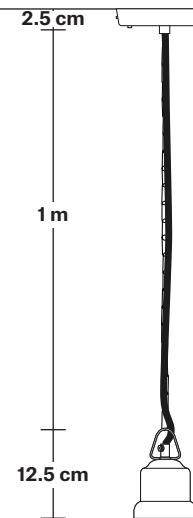

## DIMENSIONS

Shade Diameter: 33 cm / 13"

Shade Height (no holder): 21 cm / 8.3"

Holder Diameter: 6 cm / 2.5"

Holder Height: 11 cm / 4.3"

Ceiling Rose Diameter: 12 cm / 4.9"

Ceiling Rose Height: 2 cm / 0.8"

## DIMENSIONS

Bulb Holder Diameter: 6 cm / 2.5"

Bulb Holder Height: 11 cm / 4.3"

Ceiling Rose height: 12 cm / 4.9"

Full Drop: 113 cm / 44.5"

# Brooklyn Chain Cord Set ES E27 Bulb Holder

Product Code: BR-CS

H: 115 cm x W: 12 cm x D: 12 cm

## DIMENSIONS

Bulb Holder Diameter: 9 cm / 3.5"

Bulb Holder Height: 10 cm / 3.9"

Ceiling Rose Diameter: 12 cm / 4.7"

Ceiling Rose Height: 2.5 cm / 1"

Full Drop: 115 cm / 45.3"

INDUSTVILLE