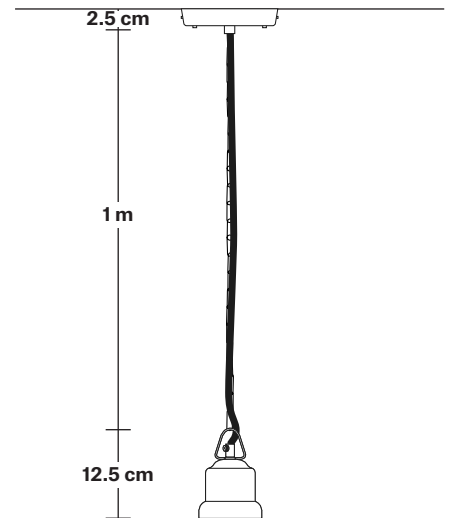

## DIMENSIONS

Shade Diameter: 33 cm / 13"

Shade Height (no holder): 21 cm / 8.3"

Holder Diameter: 6 cm / 2.5"

Holder Height: 11 cm / 4.3"

Ceiling Rose Diameter: 12 cm / 4.9"

Ceiling Rose Height: 2 cm / 0.8"

## DIMENSIONS

Bulb Holder Diameter: 6 cm / 2.5"

Bulb Holder Height: 11 cm / 4.3"

Ceiling Rose height: 12 cm / 4.9"

Full Drop: 113 cm / 44.5"

# Brooklyn Chain Cord Set ES E27 Bulb Holder

Product Code: BR-CS

H: 115 cm x W: 12 cm x D: 12 cm