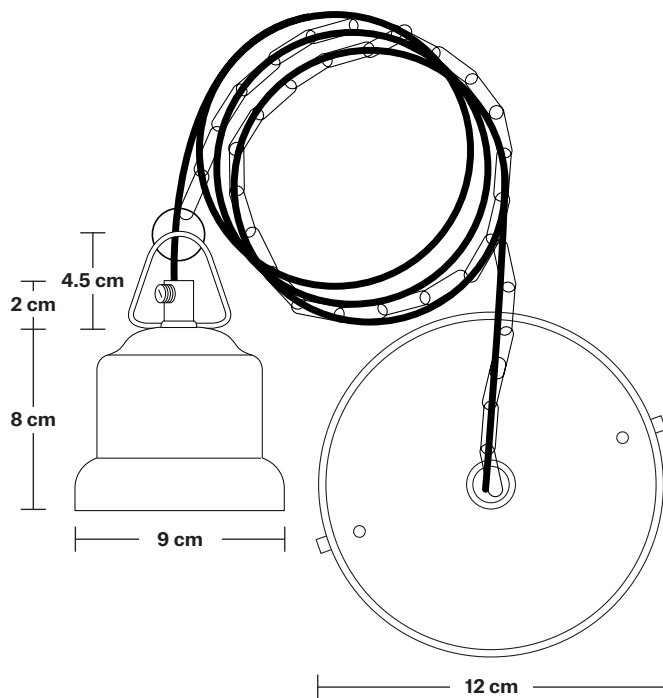

## DIMENSIONS

Shade Diameter: 33 cm / 13"

Shade Height (no holder): 21 cm / 8.3"

Holder Diameter: 6 cm / 2.5"

Holder Height: 11 cm / 4.3"

Ceiling Rose Diameter: 12 cm / 4.9"

Ceiling Rose Height: 2 cm / 0.8"

## DIMENSIONS

Bulb Holder Diameter: 6 cm / 2.5"

Bulb Holder Height: 11 cm / 4.3"

Ceiling Rose height: 12 cm / 4.9"

Full Drop: 113 cm / 44.5"

# Brooklyn Chain Cord Set ES E27 Bulb Holder

Product Code: BR-CS

H: 115 cm x W: 12 cm x D: 12 cm

## DIMENSIONS

Bulb Holder Diameter: 9 cm / 3.5"

Bulb Holder Height: 10 cm / 3.9"

Ceiling Rose Diameter: 12 cm / 4.7"

Ceiling Rose Height: 2.5 cm / 1"

Full Drop: 115 cm / 45.3"

INDUSTVILLE