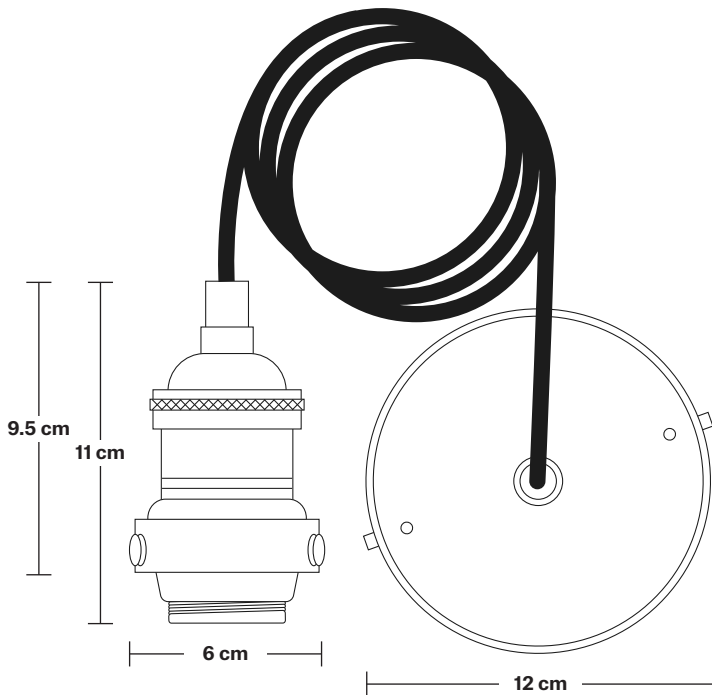

## DIMENSIONS

Shade Diameter: 33 cm / 13"

Shade Height (no holder): 21 cm / 8.3"

Holder Diameter: 6 cm / 2.5"

Holder Height: 11 cm / 4.3"

Ceiling Rose Diameter: 12 cm / 4.9"

Ceiling Rose Height: 2 cm / 0.8"

# Brooklyn Cord Set ES E27 Bulb Holder

Product Code: BR-CS

H: 113 cm x W: 12 cm x D: 12 cm

## DIMENSIONS

Bulb Holder Diameter: 6 cm / 2.5"

Bulb Holder Height: 11 cm / 4.3"

Ceiling Rose height: 12 cm / 4.9"

Full Drop: 113 cm / 44.5"