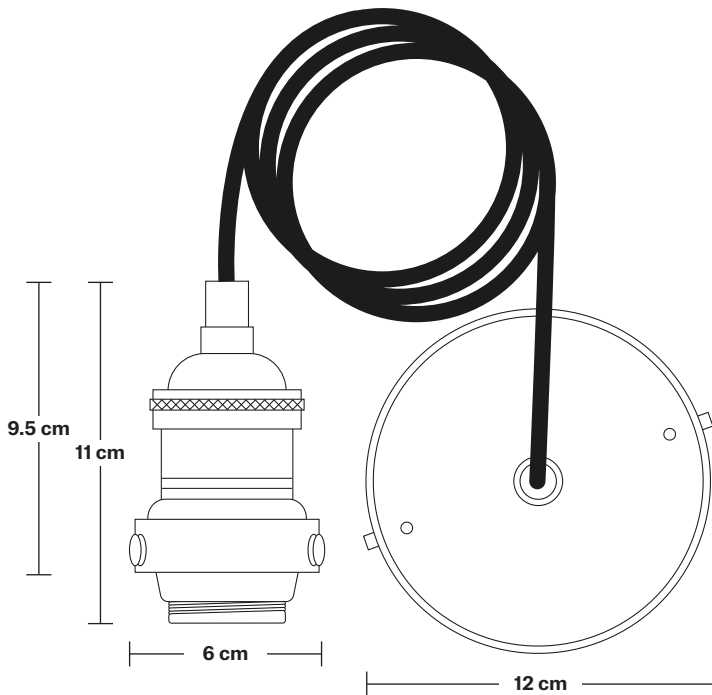

## DIMENSIONS

Bulb Holder Diameter: 6 cm / 2.5"

Bulb Holder Height: 11 cm / 4.3"

Ceiling Rose height: 12 cm / 4.9"

Full Drop: 113 cm / 44.5"

## DIMENSIONS

Shade Diameter: 33 cm / 13"

Shade Height (no holder): 21 cm / 8.3"

Holder Diameter: 6 cm / 2.5"

Holder Height: 11 cm / 4.3"

Ceiling Rose Diameter: 12 cm / 4.9"

Ceiling Rose Height: 2 cm / 0.8"

# Brooklyn Cord Set ES E27 Bulb Holder

Product Code: BR-CS

H: 113 cm x W: 12 cm x D: 12 cm