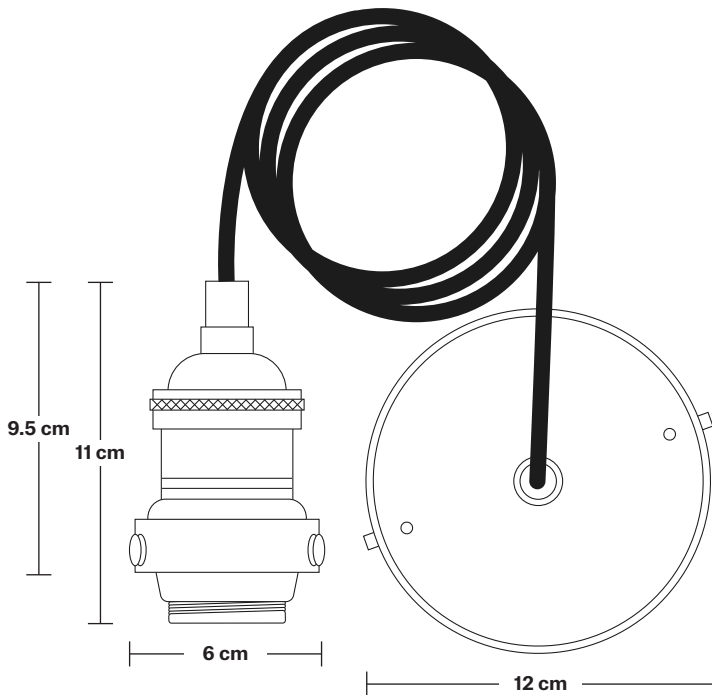

## DIMENSIONS

Shade Diameter: 33 cm / 13"

Shade Height (no holder): 21 cm / 8.3"

Holder Diameter: 6 cm / 2.5"

Holder Height: 11 cm / 4.3"

Ceiling Rose Diameter: 12 cm / 4.9"

Ceiling Rose Height: 2 cm / 0.8"

# Brooklyn Cord Set ES E27 Bulb Holder

Product Code: BR-CS

H: 113 cm x W: 12 cm x D: 12 cm