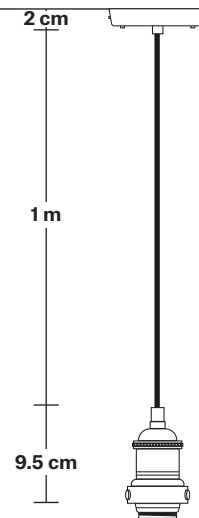

## DIMENSIONS

Shade Diameter: 33 cm / 13"

Shade Height (no holder): 21 cm / 8.3"

## DIMENSIONS

Shade Diameter: 33 cm / 13"

Shade Height (no holder): 21 cm / 8.3"

Holder Diameter: 6 cm / 2.5"

Holder Height: 11 cm / 4.3"

Ceiling Rose Diameter: 12 cm / 4.9"

Ceiling Rose Height: 2 cm / 0.8"

# Brooklyn Cord Set ES E27 Bulb Holder

Product Code: BR-CS

H: 113 cm x W: 12 cm x D: 12 cm

## DIMENSIONS

Bulb Holder Diameter: 6 cm / 2.5"

Bulb Holder Height: 11 cm / 4.3"

Ceiling Rose height: 12 cm / 4.9"

Full Drop: 113 cm / 44.5"