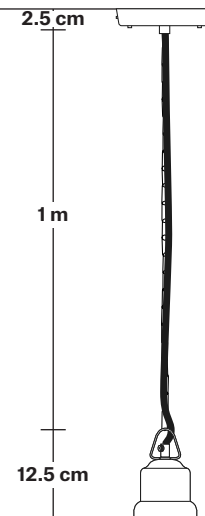

## DIMENSIONS

Shade Diameter: 33 cm / 13"

Shade Height (no holder): 21 cm / 8.3"

Holder Diameter: 6 cm / 2.5"

Holder Height: 11 cm / 4.3"

Ceiling Rose Diameter: 12 cm / 4.9"

Ceiling Rose Height: 2 cm / 0.8"

## DIMENSIONS

Bulb Holder Diameter: 6 cm / 2.5"

Bulb Holder Height: 11 cm / 4.3"

Ceiling Rose height: 12 cm / 4.9"

Full Drop: 113 cm / 44.5"

# Brooklyn Chain Cord Set ES E27 Bulb Holder

Product Code: BR-CS

H: 115 cm x W: 12 cm x D: 12 cm

## DIMENSIONS

Bulb Holder Diameter: 9 cm / 3.5"

Bulb Holder Height: 10 cm / 3.9"

Ceiling Rose Diameter: 12 cm / 4.7"

Ceiling Rose Height: 2.5 cm / 1"

Full Drop: 115 cm / 45.3"

INDUSTVILLE