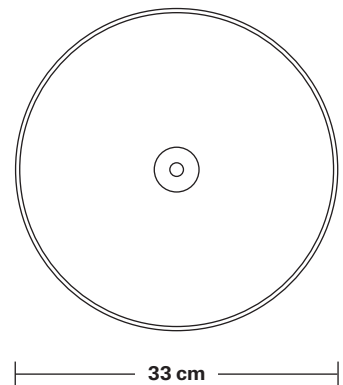

## DIMENSIONS

Bulb Holder Diameter: 9 cm / 3.5"

Bulb Holder Height: 10 cm / 3.9"

Ceiling Rose Diameter: 12 cm / 4.7"

Ceiling Rose Height: 2.5 cm / 1"

Full Drop: 115 cm / 45.3"

INDUSTVILLE

# Dome - 13 Inch - Shade Only

Product Code: D13-SO

H: 21 cm x W: 33 cm x D: 33 cm