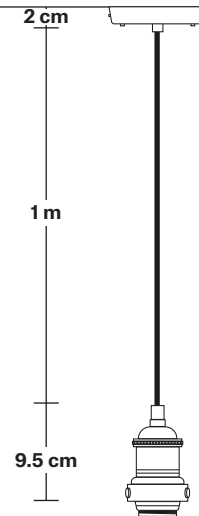

Brooklyn Cord Set ES E27 Bulb Holder

Product Code: BR-CS

H: 113 cm x W: 12 cm x D: 12 cm

SPECIFICATIONS

We meet all UK and EU lighting and safety regulations.

Our products are hand finished to ensure an authentic vintage look and therefore they may vary slightly from those shown in the images.

Bulb required: Standard screw (E27) fitting, max 40W.

Weight: 0.5 kg

INFORMATION

Finishes: Brass, Pewter and Copper.

Ready to be installed, installation required.

Wall mount screws not included.

Flex: 1m Black Round Fabric Flex.

Ceiling rose: Pewter.

DIMENSIONS

Bulb Holder Diameter: 6 cm / 2.5"

Bulb Holder Height: 11 cm / 4.3"

Ceiling Rose height: 12 cm / 4.9"

Full Drop: 113 cm / 44.5"