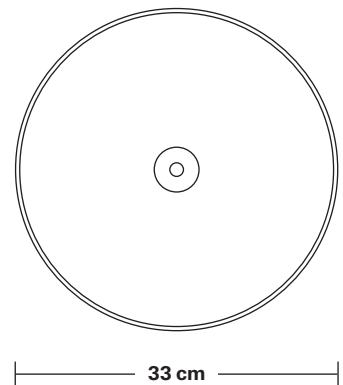

## DIMENSIONS

Shade Diameter: 33 cm / 13"

Shade Height (no holder): 21 cm / 8.3"

Holder Diameter: 6 cm / 2.5"

Holder Height: 11 cm / 4.3"

Ceiling Rose Diameter: 12 cm / 4.9"

Ceiling Rose Height: 2 cm / 0.8"

## DIMENSIONS

Bulb Holder Diameter: 6 cm / 2.5"

Bulb Holder Height: 11 cm / 4.3"

Ceiling Rose height: 12 cm / 4.9"

Full Drop: 113 cm / 44.5"

## DIMENSIONS

Bulb Holder Diameter: 9 cm / 3.5"

Bulb Holder Height: 10 cm / 3.9"

Ceiling Rose Diameter: 12 cm / 4.7"

Ceiling Rose Height: 2.5 cm / 1"

Full Drop: 115 cm / 45.3"

# Dome - 13 Inch - Shade Only

Product Code: D13-SO

H: 21 cm x W: 33 cm x D: 33 cm