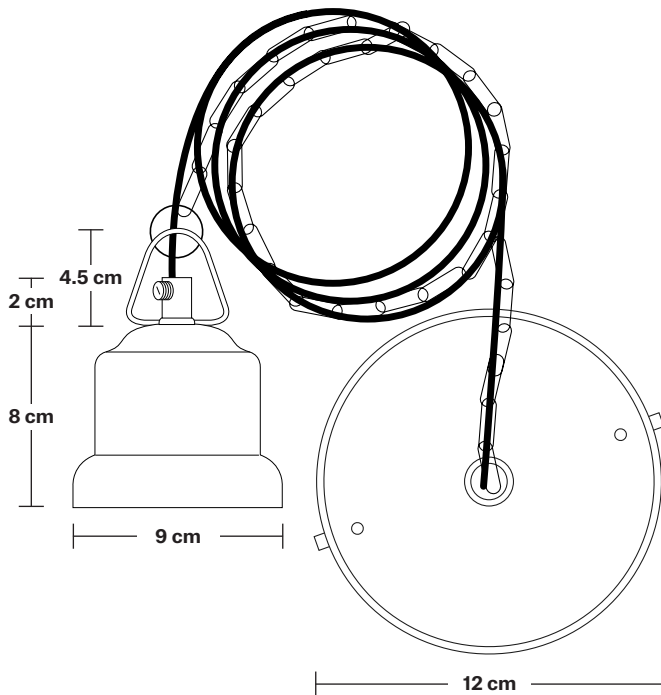

## DIMENSIONS

Bulb Holder Diameter: 6 cm / 2.5"

Bulb Holder Height: 11 cm / 4.3"

Ceiling Rose height: 12 cm / 4.9"

Full Drop: 113 cm / 44.5"

## DIMENSIONS

Shade Diameter: 33 cm / 13"

Shade Height (no holder): 21 cm / 8.3"

Holder Diameter: 6 cm / 2.5"

Holder Height: 11 cm / 4.3"

Ceiling Rose Diameter: 12 cm / 4.9"

Ceiling Rose Height: 2 cm / 0.8"

# Brooklyn Chain Cord Set ES E27 Bulb Holder

Product Code: BR-CS

H: 115 cm x W: 12 cm x D: 12 cm