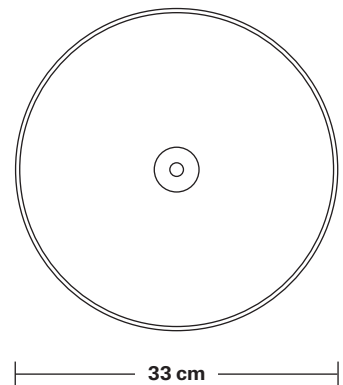

# Brooklyn Dome Pendant - 13 Inch

Product Code: BR-DP13

H: 30.5 cm x W: 33 cm x D: 33 cm

## DIMENSIONS

Shade Diameter: 33 cm / 13"

Shade Height (no holder): 21 cm / 8.3"

Holder Diameter: 6 cm / 2.5"

Holder Height: 11 cm / 4.3"

Ceiling Rose Diameter: 12 cm / 4.9"

Ceiling Rose Height: 2 cm / 0.8"