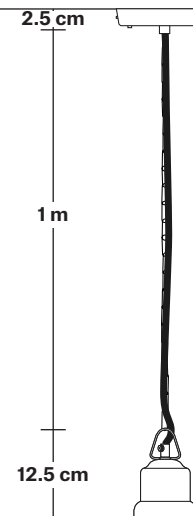

## DIMENSIONS

Shade Diameter: 33 cm / 13"

Shade Height (no holder): 21 cm / 8.3"

Holder Diameter: 6 cm / 2.5"

Holder Height: 11 cm / 4.3"

Ceiling Rose Diameter: 12 cm / 4.9"

Ceiling Rose Height: 2 cm / 0.8"

## DIMENSIONS

Bulb Holder Diameter: 6 cm / 2.5"

Bulb Holder Height: 11 cm / 4.3"

Ceiling Rose height: 12 cm / 4.9"

Full Drop: 113 cm / 44.5"

# Brooklyn Chain Cord Set ES E27 Bulb Holder

Product Code: BR-CS

H: 115 cm x W: 12 cm x D: 12 cm

## DIMENSIONS

Bulb Holder Diameter: 9 cm / 3.5"

Bulb Holder Height: 10 cm / 3.9"

Ceiling Rose Diameter: 12 cm / 4.7"

Ceiling Rose Height: 2.5 cm / 1"

Full Drop: 115 cm / 45.3"

INDUSTVILLE