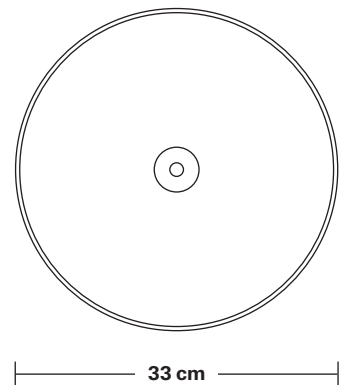

Dome - 13 Inch - Shade Only

Product Code: D13-SO

H: 21 cm x W: 33 cm x D: 33 cm

SPECIFICATIONS

We meet all UK and EU lighting and safety regulations.

Our products are hand finished to ensure an authentic vintage look and therefore they may vary slightly from those shown in the images.

Bulb required: Standard screw (E27) fitting, max 40W.

Shade weight: 1.1kg

INFORMATION

Finishes: Brass, Pewter, Light Pewter, Copper, Copper & Pewter, Brass & Pewter.

Ready to be installed, installation required.

Wall mount screws not included.

DIMENSIONS

Shade Diameter: 33 cm / 13"

Shade Height (no holder): 21 cm / 8.3"