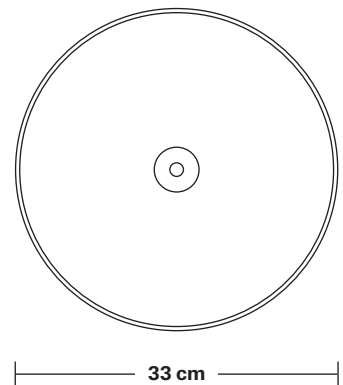

Brooklyn Dome Pendant - 13 Inch

Product Code: BR-DP13

H: 30.5 cm x W: 33 cm x D: 33 cm

SPECIFICATIONS

We meet all UK and EU lighting and safety regulations.

Our products are hand finished to ensure an authentic vintage look and therefore they may vary slightly from those shown in the images.

Bulb required: Standard screw (E27) fitting, max 40W.

Shade weight: 1.1kg | **Holder weight:** 0.5kg

Maximum weight: 1.6kg

INFORMATION

Finishes: Brass, Pewter, Light Pewter, Copper, Copper & Pewter, Brass & Pewter.

Ready to be installed, installation required.

Wall mount screws not included.

Holders available: Brass, Pewter, Copper, Pewter Chain Holder and Light Pewter Chain Holder.

Flex: 1m Black Round Fabric Flex.

Chain flex: 1m Black Round plastic and 1m Chain.

Ceiling Rose: Pewter.

DIMENSIONS

Shade Diameter: 33 cm / 13"

Shade Height (no holder): 21 cm / 8.3"

Holder Diameter: 6 cm / 2.5"

Holder Height: 11 cm / 4.3"

Ceiling Rose Diameter: 12 cm / 4.9"

Ceiling Rose Height: 2 cm / 0.8"