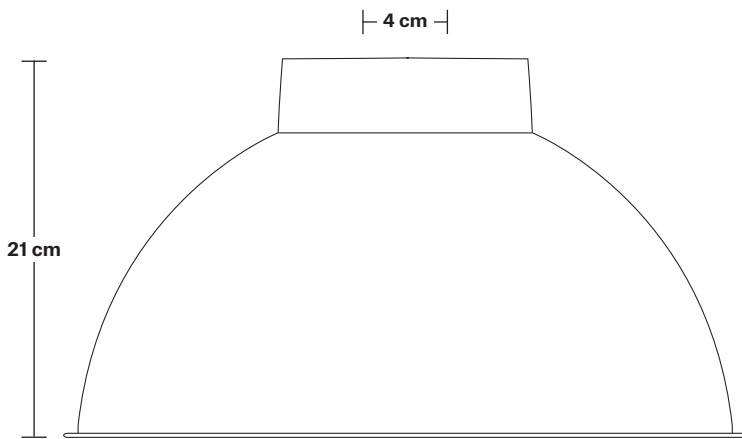

## DIMENSIONS

Shade Diameter: 33 cm / 13"

Shade Height (no holder): 21 cm / 8.3"

Holder Diameter: 6 cm / 2.5"

Holder Height: 11 cm / 4.3"

Ceiling Rose Diameter: 12 cm / 4.9"

Ceiling Rose Height: 2 cm / 0.8"

## DIMENSIONS

Bulb Holder Diameter: 9 cm / 3.5"

Bulb Holder Height: 10 cm / 3.9"

Ceiling Rose Diameter: 12 cm / 4.7"

Ceiling Rose Height: 2.5 cm / 1"

Full Drop: 115 cm / 45.3"

# Dome - 13 Inch - Shade Only

Product Code: D13-SO

H: 21 cm x W: 33 cm x D: 33 cm