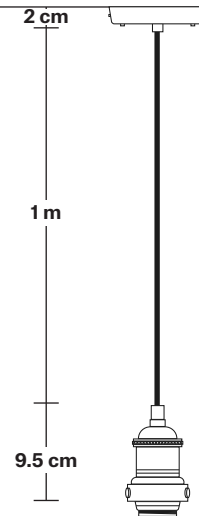

## DIMENSIONS

Shade Diameter: 33 cm / 13"

Shade Height (no holder): 21 cm / 8.3"

## DIMENSIONS

Shade Diameter: 33 cm / 13"

Shade Height (no holder): 21 cm / 8.3"

Holder Diameter: 6 cm / 2.5"

Holder Height: 11 cm / 4.3"

Ceiling Rose Diameter: 12 cm / 4.9"

Ceiling Rose Height: 2 cm / 0.8"

# Brooklyn Cord Set ES E27 Bulb Holder

Product Code: BR-CS

H: 113 cm x W: 12 cm x D: 12 cm

## DIMENSIONS

Bulb Holder Diameter: 6 cm / 2.5"

Bulb Holder Height: 11 cm / 4.3"

Ceiling Rose height: 12 cm / 4.9"

Full Drop: 113 cm / 44.5"