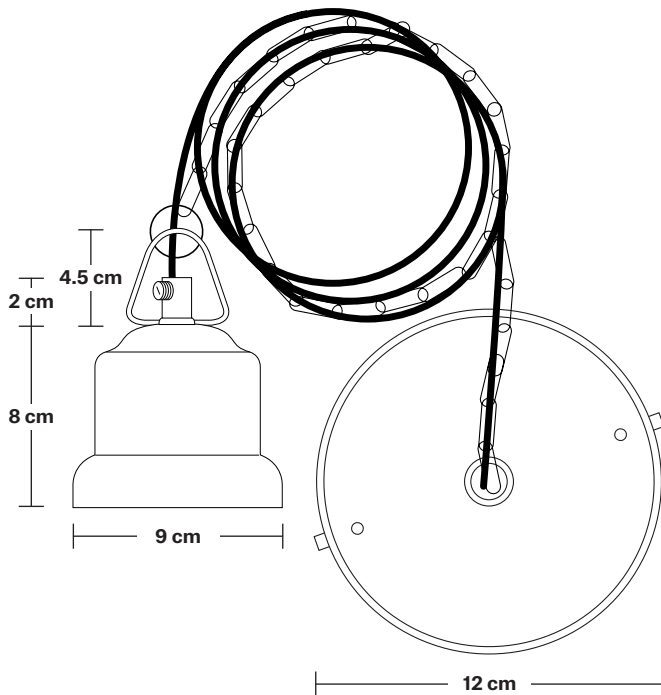

## DIMENSIONS

Shade Diameter: 33 cm / 13"

Shade Height (no holder): 21 cm / 8.3"

Holder Diameter: 6 cm / 2.5"

Holder Height: 11 cm / 4.3"

Ceiling Rose Diameter: 12 cm / 4.9"

Ceiling Rose Height: 2 cm / 0.8"

## DIMENSIONS

Bulb Holder Diameter: 6 cm / 2.5"

Bulb Holder Height: 11 cm / 4.3"

Ceiling Rose height: 12 cm / 4.9"

Full Drop: 113 cm / 44.5"

# Brooklyn Chain Cord Set ES E27 Bulb Holder

Product Code: BR-CS

H: 115 cm x W: 12 cm x D: 12 cm

## DIMENSIONS

Bulb Holder Diameter: 9 cm / 3.5"

Bulb Holder Height: 10 cm / 3.9"

Ceiling Rose Diameter: 12 cm / 4.7"

Ceiling Rose Height: 2.5 cm / 1"

Full Drop: 115 cm / 45.3"