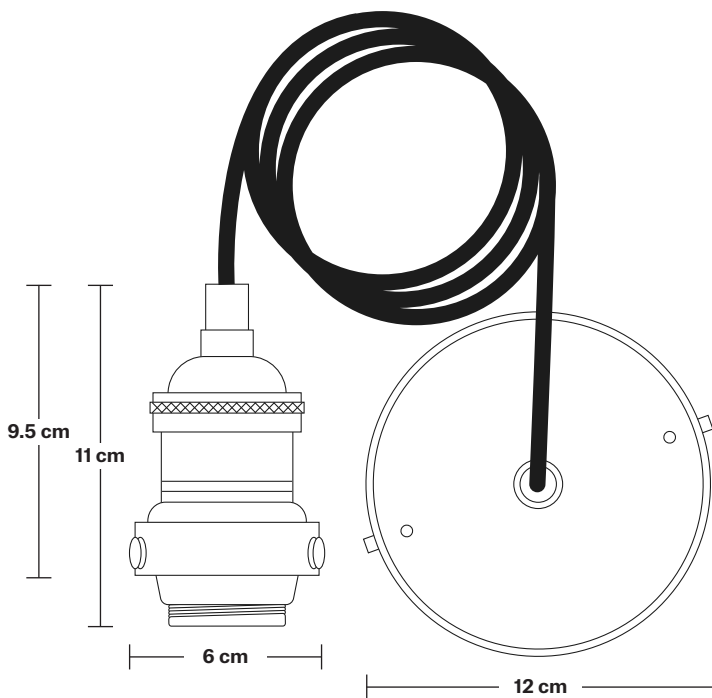

## DIMENSIONS

Shade Diameter: 33 cm / 13"

Shade Height (no holder): 21 cm / 8.3"

Holder Diameter: 6 cm / 2.5"

Holder Height: 11 cm / 4.3"

Ceiling Rose Diameter: 12 cm / 4.9"

Ceiling Rose Height: 2 cm / 0.8"

# Brooklyn Cord Set ES E27 Bulb Holder

Product Code: BR-CS

H: 113 cm x W: 12 cm x D: 12 cm