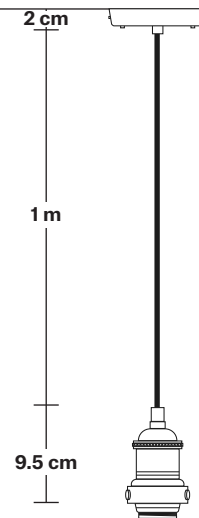

## DIMENSIONS

Shade Diameter: 38 cm / 15"

Shade Height (no holder): 7 cm / 2.8"

Holder Diameter: 6 cm / 2.5"

Holder Height: 11 cm / 4.3"

Ceiling Rose Diameter: 12 cm / 4.9"

Ceiling Rose Height: 2 cm / 0.8"

# Brooklyn Cord Set ES E27 Bulb Holder

Product Code: BR-CS

H: 113 cm x W: 12 cm x D: 12 cm

## DIMENSIONS

Bulb Holder Diameter: 6 cm / 2.5"

Bulb Holder Height: 11 cm / 4.3"

Ceiling Rose height: 12 cm / 4.9"

Full Drop: 113 cm / 44.5"

## DIMENSIONS

Bulb Holder Diameter: 9 cm / 3.5"

Bulb Holder Height: 10 cm / 3.9"

Ceiling Rose Diameter: 12 cm / 4.7"

Ceiling Rose Height: 2.5 cm / 1"

Full Drop: 115 cm / 45.3"

INDUSTVILLE