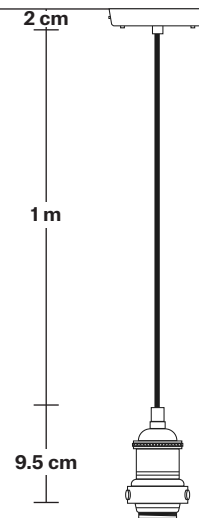

## DIMENSIONS

Shade Diameter: 38 cm / 15"

Shade Height (no holder): 7 cm / 2.8"

INDUSTVILLE

## DIMENSIONS

Shade Diameter: 38 cm / 15"

Shade Height (no holder): 7 cm / 2.8"

Holder Diameter: 6 cm / 2.5"

Holder Height: 11 cm / 4.3"

Ceiling Rose Diameter: 12 cm / 4.9"

Ceiling Rose Height: 2 cm / 0.8"

INDUSTVILLE

# Brooklyn Cord Set ES E27 Bulb Holder

Product Code: BR-CS

H: 113 cm x W: 12 cm x D: 12 cm

## DIMENSIONS

Bulb Holder Diameter: 6 cm / 2.5"

Bulb Holder Height: 11 cm / 4.3"

Ceiling Rose height: 12 cm / 4.9"

Full Drop: 113 cm / 44.5"