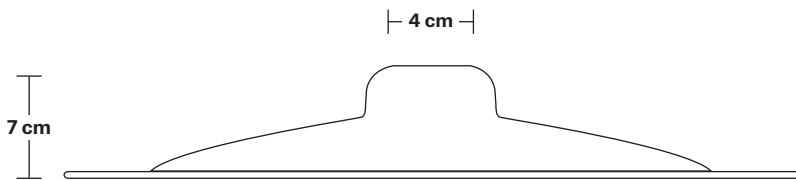

Flat- 15 Inch - Shade Only

Product Code: F15-SO

H: 7 cm x W: 38 cm x D: 38 cm

SPECIFICATIONS

We meet all UK and EU lighting and safety regulations.

Our products are hand finished to ensure an authentic vintage look and therefore they may vary slightly from those shown in the images.

Bulb required: Standard screw (E27) fitting, max 40W.

Shade weight: 0.9 kg

INFORMATION

Finishes: Brass, Pewter and Copper.

Ready to be installed, installation required.

Wall mount screws not included.

DIMENSIONS

Shade Diameter: 38 cm / 15"

Shade Height (no holder): 7 cm / 2.8"

INDUSTVILLE