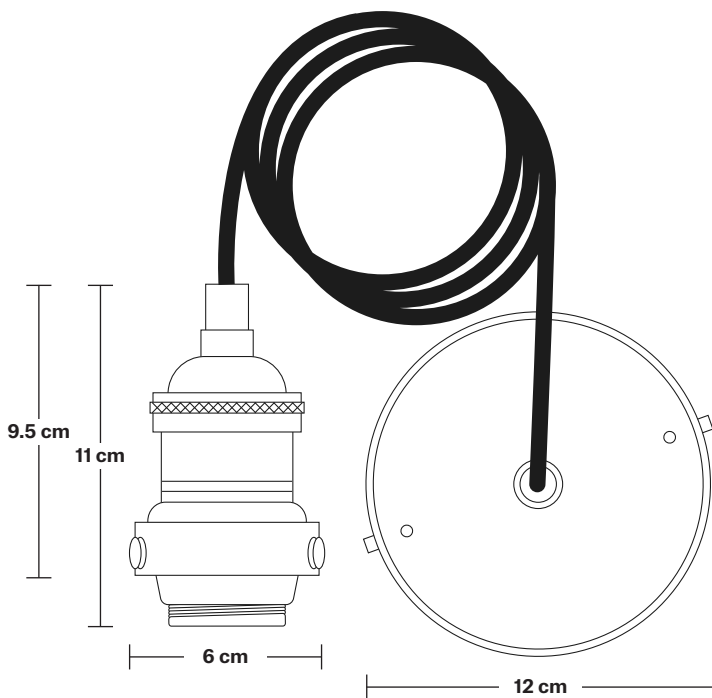

## DIMENSIONS

Shade Diameter: 38 cm / 15"

Shade Height (no holder): 7 cm / 2.8"

Holder Diameter: 6 cm / 2.5"

Holder Height: 11 cm / 4.3"

Ceiling Rose Diameter: 12 cm / 4.9"

Ceiling Rose Height: 2 cm / 0.8"

# Brooklyn Cord Set ES E27 Bulb Holder

Product Code: BR-CS

H: 113 cm x W: 12 cm x D: 12 cm

## DIMENSIONS

Bulb Holder Diameter: 6 cm / 2.5"

Bulb Holder Height: 11 cm / 4.3"

Ceiling Rose height: 12 cm / 4.9"

Full Drop: 113 cm / 44.5"

## DIMENSIONS

Bulb Holder Diameter: 9 cm / 3.5"

Bulb Holder Height: 10 cm / 3.9"

Ceiling Rose Diameter: 12 cm / 4.7"

Ceiling Rose Height: 2.5 cm / 1"

Full Drop: 115 cm / 45.3"

INDUSTVILLE