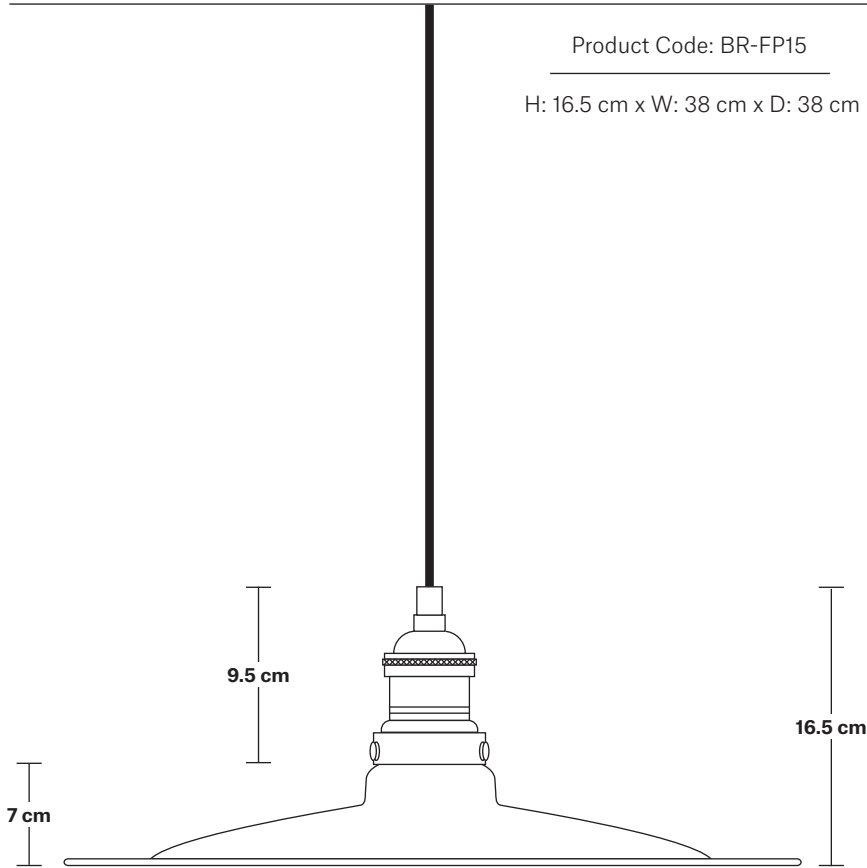

# Brooklyn Flat Pendant- 15 Inch

Product Code: BR-FP15

H: 16.5 cm x W: 38 cm x D: 38 cm

## DIMENSIONS

Shade Diameter: 38 cm / 15"

Shade Height (no holder): 7 cm / 2.8"

Holder Diameter: 6 cm / 2.5"

Holder Height: 11 cm / 4.3"

Ceiling Rose Diameter: 12 cm / 4.9"

Ceiling Rose Height: 2 cm / 0.8"