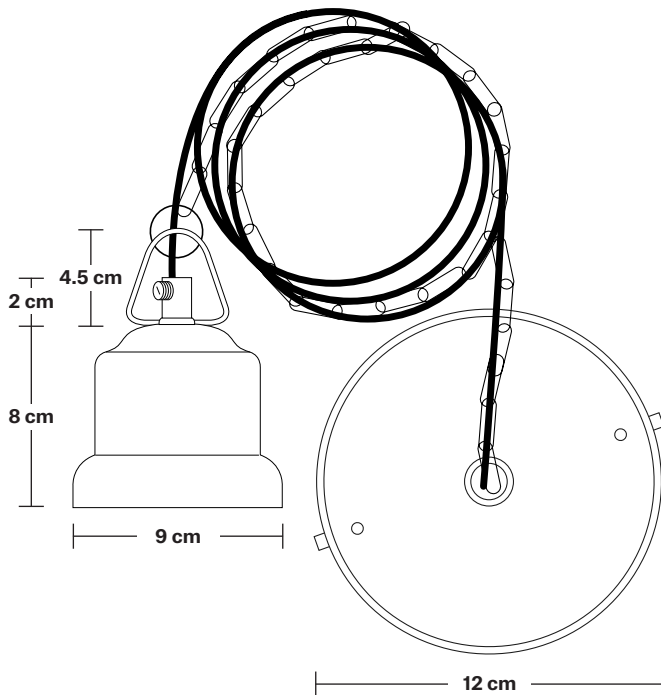

## DIMENSIONS

Shade Diameter: 38 cm / 15"

Shade Height (no holder): 7 cm / 2.8"

Holder Diameter: 6 cm / 2.5"

Holder Height: 11 cm / 4.3"

Ceiling Rose Diameter: 12 cm / 4.9"

Ceiling Rose Height: 2 cm / 0.8"

## DIMENSIONS

Bulb Holder Diameter: 6 cm / 2.5"

Bulb Holder Height: 11 cm / 4.3"

Ceiling Rose height: 12 cm / 4.9"

Full Drop: 113 cm / 44.5"

# Brooklyn Chain Cord Set ES E27 Bulb Holder

Product Code: BR-CS

H: 115 cm x W: 12 cm x D: 12 cm

## DIMENSIONS

Bulb Holder Diameter: 9 cm / 3.5"

Bulb Holder Height: 10 cm / 3.9"

Ceiling Rose Diameter: 12 cm / 4.7"

Ceiling Rose Height: 2.5 cm / 1"

Full Drop: 115 cm / 45.3"

INDUSTVILLE