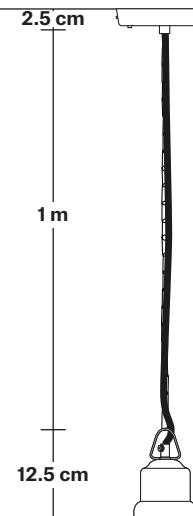

## DIMENSIONS

Shade Diameter: 38 cm / 15"

Shade Height (no holder): 7 cm / 2.8"

Holder Diameter: 6 cm / 2.5"

Holder Height: 11 cm / 4.3"

Ceiling Rose Diameter: 12 cm / 4.9"

Ceiling Rose Height: 2 cm / 0.8"

INDUSTVILLE

## DIMENSIONS

Bulb Holder Diameter: 6 cm / 2.5"

Bulb Holder Height: 11 cm / 4.3"

Ceiling Rose height: 12 cm / 4.9"

Full Drop: 113 cm / 44.5"

# Brooklyn Chain Cord Set ES E27 Bulb Holder

Product Code: BR-CS

H: 115 cm x W: 12 cm x D: 12 cm

## DIMENSIONS

Bulb Holder Diameter: 9 cm / 3.5"

Bulb Holder Height: 10 cm / 3.9"

Ceiling Rose Diameter: 12 cm / 4.7"

Ceiling Rose Height: 2.5 cm / 1"

Full Drop: 115 cm / 45.3"

INDUSTVILLE