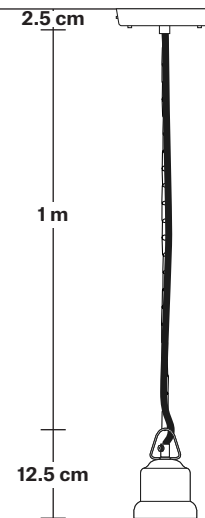

## DIMENSIONS

Shade Diameter: 38 cm / 15"

Shade Height (no holder): 7 cm / 2.8"

Holder Diameter: 6 cm / 2.5"

Holder Height: 11 cm / 4.3"

Ceiling Rose Diameter: 12 cm / 4.9"

Ceiling Rose Height: 2 cm / 0.8"

## DIMENSIONS

Bulb Holder Diameter: 6 cm / 2.5"

Bulb Holder Height: 11 cm / 4.3"

Ceiling Rose height: 12 cm / 4.9"

Full Drop: 113 cm / 44.5"

# Brooklyn Chain Cord Set ES E27 Bulb Holder

Product Code: BR-CS

H: 115 cm x W: 12 cm x D: 12 cm

## DIMENSIONS

Bulb Holder Diameter: 9 cm / 3.5"

Bulb Holder Height: 10 cm / 3.9"

Ceiling Rose Diameter: 12 cm / 4.7"

Ceiling Rose Height: 2.5 cm / 1"

Full Drop: 115 cm / 45.3"

INDUSTVILLE