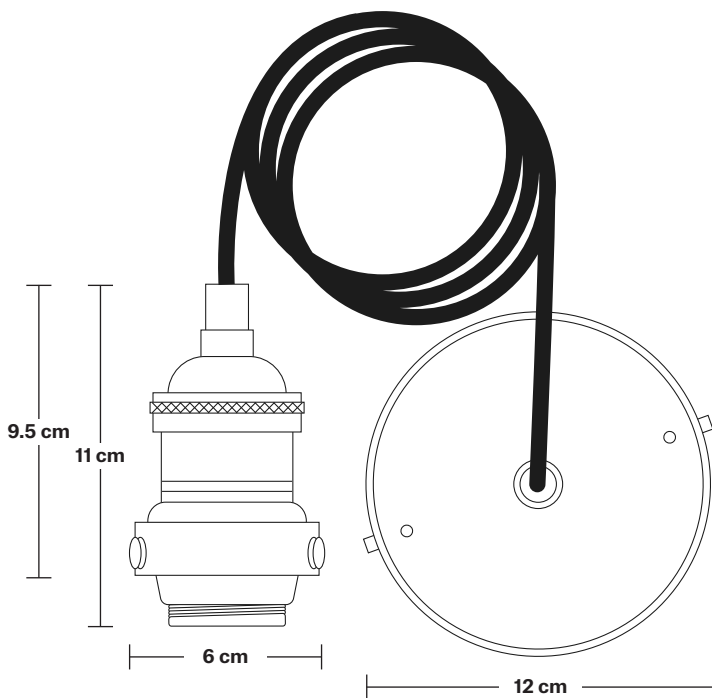

## DIMENSIONS

Bulb Holder Diameter: 6 cm / 2.5"

Bulb Holder Height: 11 cm / 4.3"

Ceiling Rose height: 12 cm / 4.9"

Full Drop: 113 cm / 44.5"

## DIMENSIONS

Shade Diameter: 38 cm / 15"

Shade Height (no holder): 7 cm / 2.8"

Holder Diameter: 6 cm / 2.5"

Holder Height: 11 cm / 4.3"

Ceiling Rose Diameter: 12 cm / 4.9"

Ceiling Rose Height: 2 cm / 0.8"

INDUSTVILLE

# Brooklyn Cord Set ES E27 Bulb Holder

Product Code: BR-CS

H: 113 cm x W: 12 cm x D: 12 cm