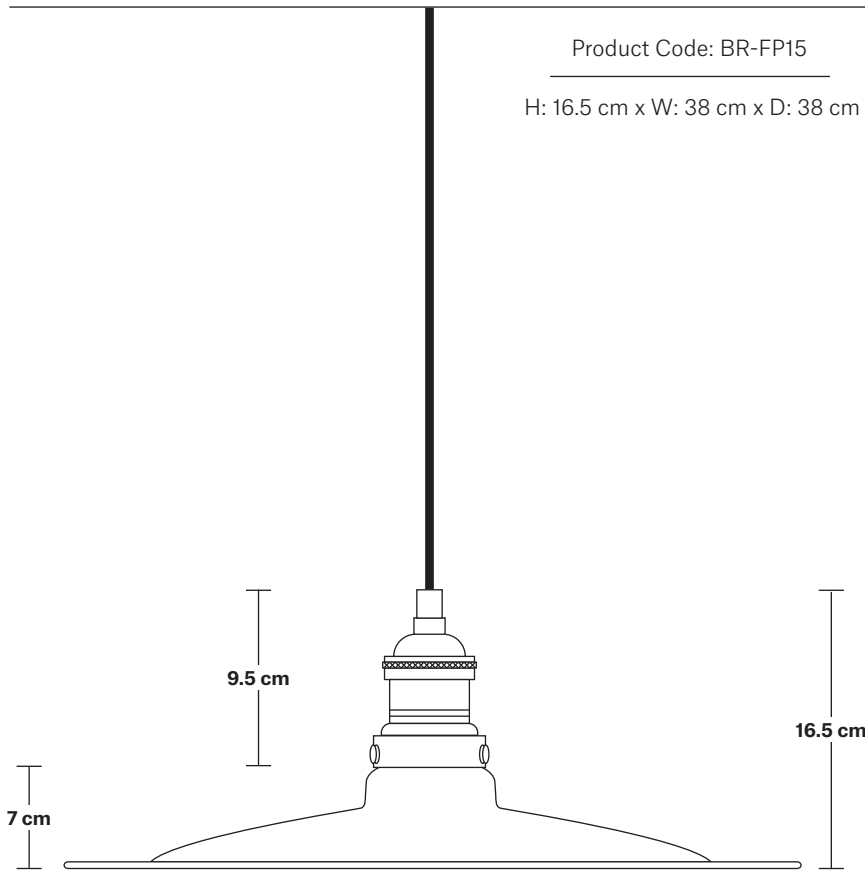

Brooklyn Flat Pendant- 15 Inch

Product Code: BR-FP15

H: 16.5 cm x W: 38 cm x D: 38 cm

SPECIFICATIONS

We meet all UK and EU lighting and safety regulations.

Our products are hand finished to ensure an authentic vintage look and therefore they may vary slightly from those shown in the images.

Bulb required: Standard screw (E27) fitting, max 40W.

Shade weight: 0.9 kg | **Holder weight:** 0.5 kg

Maximum weight: 1.4 kg

INFORMATION

Finishes: Brass, Pewter and Copper.

Ready to be installed, installation required.

Wall mount screws not included.

Holders available: Brass, Pewter, Copper and Pewter Chain Holder.

Flex: 1m Black Twisted Fabric Flex.

Chain flex: 1m Black Round plastic and 1m Chain.

Ceiling rose: Pewter.

DIMENSIONS

Shade Diameter: 38 cm / 15"

Shade Height (no holder): 7 cm / 2.8"

Holder Diameter: 6 cm / 2.5"

Holder Height: 11 cm / 4.3"

Ceiling Rose Diameter: 12 cm / 4.9"

Ceiling Rose Height: 2 cm / 0.8"

INDUSTVILLE