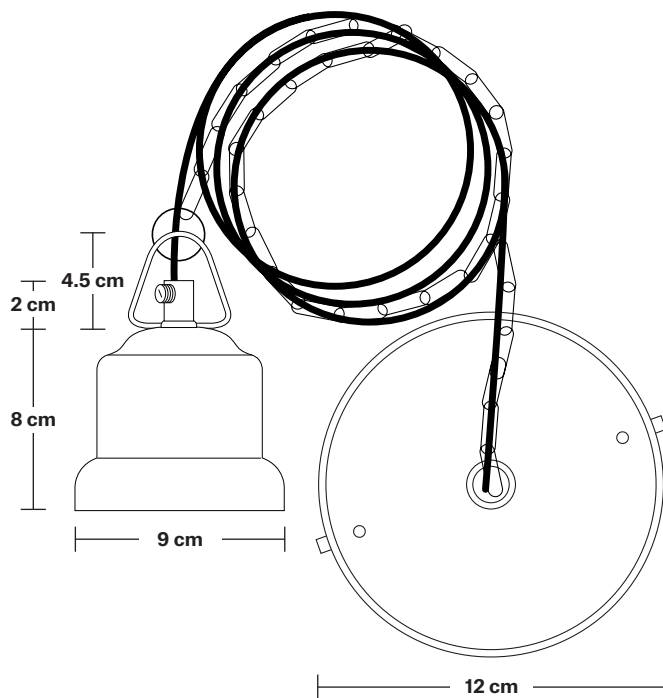

## DIMENSIONS

Shade Diameter: 38 cm / 15"

Shade Height (no holder): 7 cm / 2.8"

Holder Diameter: 6 cm / 2.5"

Holder Height: 11 cm / 4.3"

Ceiling Rose Diameter: 12 cm / 4.9"

Ceiling Rose Height: 2 cm / 0.8"

INDUSTVILLE

## DIMENSIONS

Bulb Holder Diameter: 6 cm / 2.5"

Bulb Holder Height: 11 cm / 4.3"

Ceiling Rose height: 12 cm / 4.9"

Full Drop: 113 cm / 44.5"

# Brooklyn Chain Cord Set ES E27 Bulb Holder

Product Code: BR-CS

H: 115 cm x W: 12 cm x D: 12 cm

## DIMENSIONS

Bulb Holder Diameter: 9 cm / 3.5"

Bulb Holder Height: 10 cm / 3.9"

Ceiling Rose Diameter: 12 cm / 4.7"

Ceiling Rose Height: 2.5 cm / 1"

Full Drop: 115 cm / 45.3"

INDUSTVILLE