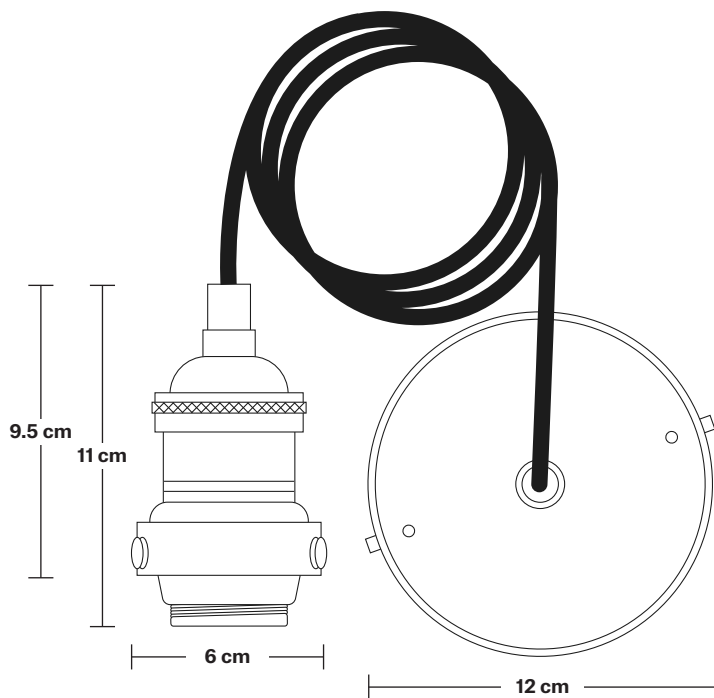

Holder Diameter: 6 cm / 2.5"

Holder Height: 11 cm / 4.3"

Ceiling Rose Diameter: 12 cm / 4.9"

Ceiling Rose Height: 2 cm / 0.8"

INDUSTVILLE

Brooklyn Cord Set ES E27 Bulb Holder

Product Code: BR-CS

H: 113 cm x W: 12 cm x D: 12 cm

Ceiling rose: Pewter.

DIMENSIONS

Shade Diameter: 21 cm / 8.2"

Shade Height (no holder): 5 cm / 2"

Holder Diameter: 6 cm / 2.5"

Holder Height: 11 cm / 4.3"

Ceiling Rose Diameter: 12 cm / 4.9"

Ceiling Rose Height: 2 cm / 0.8"

INDUSTVILLE

Brooklyn Cord Set ES E27 Bulb Holder

Product Code: BR-CS

H: 113 cm x W: 12 cm x D: 12 cm

SPECIFICATIONS

We meet all UK and EU lighting and safety regulations.

Our products are hand finished to ensure an authentic vintage look and therefore they may vary slightly from those shown in the images.

Ceiling rose: Pewter.

DIMENSIONS

Bulb Holder Diameter: 6 cm / 2.5"

Bulb Holder Height: 11 cm / 4.3"

Ceiling Rose height: 12 cm / 4.9"

Full Drop: 113 cm / 44.5"

INDUSTVILLE

Flat - 8 Inch - Shade Only