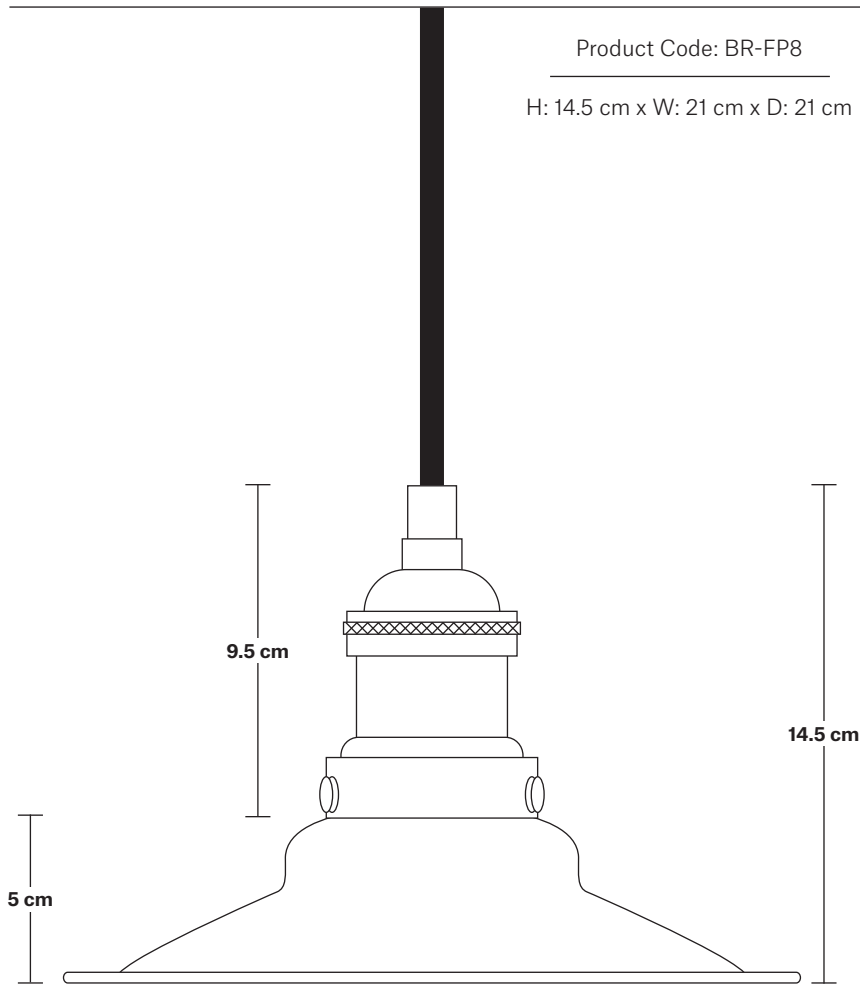

Brooklyn Flat Pendant - 8 Inch

Product Code: BR-FP8

H: 14.5 cm x W: 21 cm x D: 21 cm

SPECIFICATIONS

We meet all UK and EU lighting and safety regulations.

Our products are hand finished to ensure an authentic vintage look and therefore they may vary slightly from those shown in the images.

Bulb required: Standard screw (E27) fitting, max 40W.

Shade weight: 0.3 kg | **Holder weight:** 0.5 kg

Maximum weight: 0.8 kg

INFORMATION

Finishes: Brass, Pewter and Copper.

Ready to be installed, installation required.

Wall mount screws not included.

Holders available: Brass, Pewter and Copper.

Flex: 1m Black Round Fabric Flex.

Ceiling rose: Pewter.

DIMENSIONS

Shade Diameter: 21 cm / 8.2"

Shade Height (no holder): 5 cm / 2"

Holder Diameter: 6 cm / 2.5"

Holder Height: 11 cm / 4.3"

Ceiling Rose Diameter: 12 cm / 4.9"

Ceiling Rose Height: 2 cm / 0.8"

INDUSTVILLE

Brooklyn Cord Set ES E27 Bulb Holder

Product Code: BR-CS

H: 113 cm x W: 12 cm x D: 12 cm