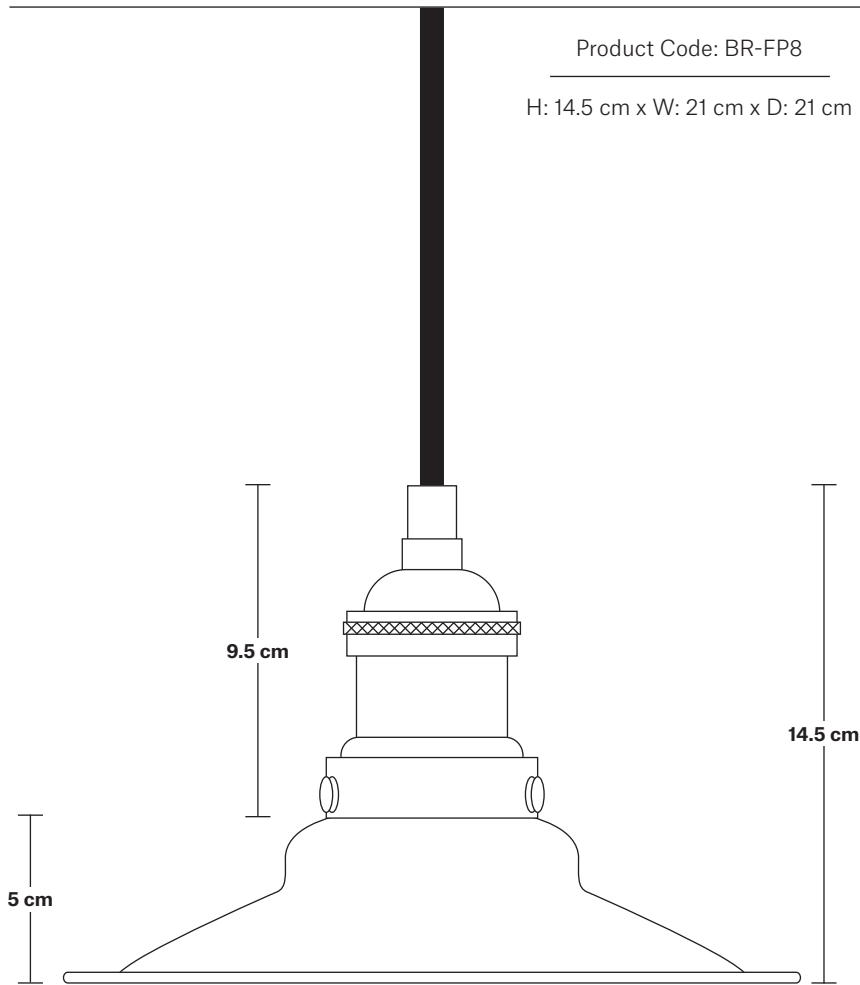

Ceiling rose: Pewter.

DIMENSIONS

Bulb Holder Diameter: 6 cm / 2.5"

Bulb Holder Height: 11 cm / 4.3"

Ceiling Rose height: 12 cm / 4.9"

Full Drop: 113 cm / 44.5"

Flat - 8 Inch - Shade Only

Product Code: F8-SO

Sleek Flat Pendant - 8 Inch - Brass

Sleek Flat Pendant - 8 Inch - Brass - Brass Holder	SL-FP8-B-BH
--	--------------------

Sleek Flat Pendant - 8 Inch - Brass - Pewter Holder	SL-FP8-B-PH
---	--------------------

Brooklyn Flat Pendant - 8 Inch

Product Code: BR-FP8

H: 14.5 cm x W: 21 cm x D: 21 cm

SPECIFICATIONS

We meet all UK and EU lighting and safety regulations.

Our products are hand finished to ensure an authentic vintage look and therefore they may vary slightly from those shown in the images.

Bulb required: Standard screw (E27) fitting, max 40W.

Shade weight: 0.3 kg | **Holder weight:** 0.5 kg

Maximum weight: 0.8 kg

INFORMATION

Finishes: Brass, Pewter and Copper.

Ready to be installed, installation required.