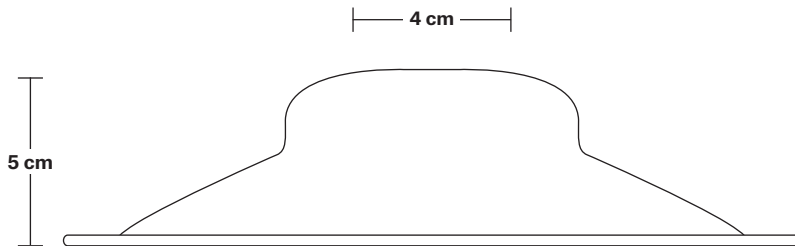

Ceiling rose: Pewter.

DIMENSIONS

Bulb Holder Diameter: 6 cm / 2.5"

Bulb Holder Height: 11 cm / 4.3"

Ceiling Rose height: 12 cm / 4.9"

Full Drop: 113 cm / 44.5"

Flat - 8 Inch - Shade Only

Product Code: F8-SO

H: 5 cm x W: 21 cm x D: 21 cm

SPECIFICATIONS

We meet all UK and EU lighting and safety regulations.

Our products are hand finished to ensure an authentic vintage look and therefore they may vary slightly from those shown in the images.