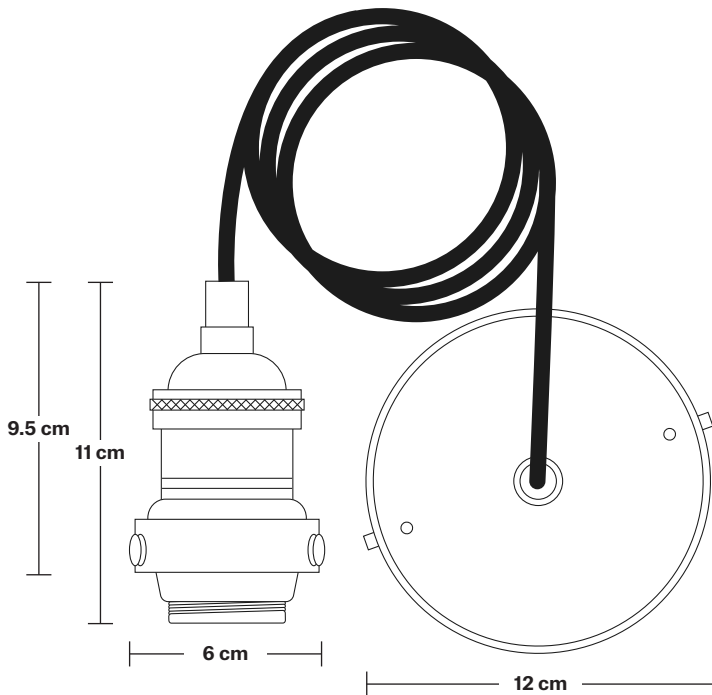

Bulb required: Standard screw (E27) fitting, max 40W.

Shade weight: 0.3 kg | **Holder weight:** 0.5 kg

Maximum weight: 0.8 kg

INFORMATION

Finishes: Brass, Pewter and Copper.

Ready to be installed, installation required.

Wall mount screws not included.

Holders available: Brass, Pewter and Copper.

Flex: 1m Black Round Fabric Flex.

Ceiling rose: Pewter.

DIMENSIONS

Shade Diameter: 21 cm / 8.2"

Shade Height (no holder): 5 cm / 2"

Holder Diameter: 6 cm / 2.5"

Holder Height: 11 cm / 4.3"

Ceiling Rose Diameter: 12 cm / 4.9"

Ceiling Rose Height: 2 cm / 0.8"

INDUSTVILLE

Brooklyn Cord Set ES E27 Bulb Holder

Product Code: BR-CS

H: 113 cm x W: 12 cm x D: 12 cm

Ceiling rose: Pewter.

DIMENSIONS

Bulb Holder Diameter: 6 cm / 2.5"

Bulb Holder Height: 11 cm / 4.3"

Ceiling Rose height: 12 cm / 4.9"

Full Drop: 113 cm / 44.5"

Flat - 8 Inch - Shade Only

Product Code: F8-SO