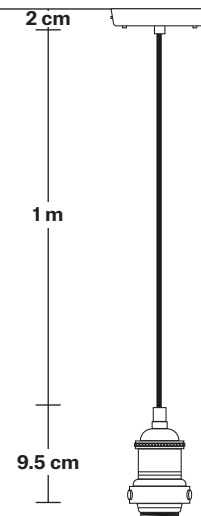

Ceiling rose: Pewter.

DIMENSIONS

Bulb Holder Diameter: 6 cm / 2.5"

Bulb Holder Height: 11 cm / 4.3"

Ceiling Rose height: 12 cm / 4.9"

Full Drop: 113 cm / 44.5"

Flat - 8 Inch - Shade Only

Product Code: F8-SO

Ceiling rose: Pewter.

DIMENSIONS

Shade Diameter: 21 cm / 8.2"

Shade Height (no holder): 5 cm / 2"

Holder Diameter: 6 cm / 2.5"

Holder Height: 11 cm / 4.3"

Ceiling Rose Diameter: 12 cm / 4.9"

Ceiling Rose Height: 2 cm / 0.8"

INDUSTVILLE

Brooklyn Cord Set ES E27 Bulb Holder

Product Code: BR-CS

H: 113 cm x W: 12 cm x D: 12 cm

SPECIFICATIONS

We meet all UK and EU lighting and safety regulations.

Our products are hand finished to ensure an authentic vintage look and therefore they may vary slightly from those shown in the images.

Ceiling rose: Pewter.

DIMENSIONS

Bulb Holder Diameter: 6 cm / 2.5"

Bulb Holder Height: 11 cm / 4.3"

Ceiling Rose height: 12 cm / 4.9"

Full Drop: 113 cm / 44.5"

INDUSTVILLE

Flat - 8 Inch - Shade Only