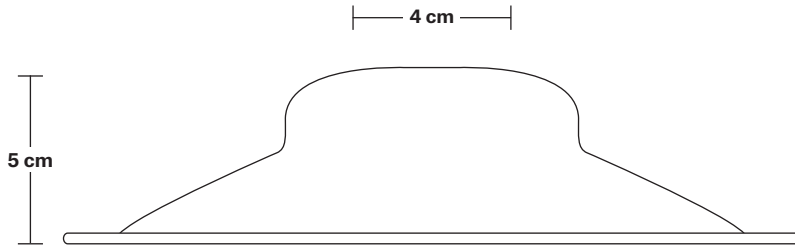

Flat - 8 Inch - Shade Only

Product Code: F8-SO

H: 5 cm x W: 21 cm x D: 21 cm

SPECIFICATIONS

We meet all UK and EU lighting and safety regulations.

Our products are hand finished to ensure an authentic vintage look and therefore they may vary slightly from those shown in the images.

Bulb required: Standard screw (E27) fitting, max 40W.

Shade weight: 0.3 kg

INFORMATION

Finishes: Brass, Pewter and Copper.

Ready to be installed, installation required.

Wall mount screws not included.

DIMENSIONS

Shade Diameter: 21 cm / 8.2"

Shade Height (no holder): 5 cm / 2"