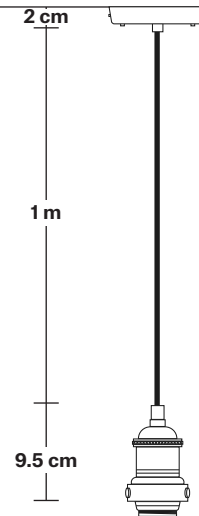

Holder Diameter: 6 cm / 2.5"

Holder Height: 11 cm / 4.3"

Ceiling Rose Diameter: 12 cm / 4.9"

Ceiling Rose Height: 2 cm / 0.8"

INDUSTVILLE

Brooklyn Cord Set ES E27 Bulb Holder

Product Code: BR-CS

H: 113 cm x W: 12 cm x D: 12 cm

Ceiling rose: Pewter.

DIMENSIONS

Bulb Holder Diameter: 6 cm / 2.5"

Bulb Holder Height: 11 cm / 4.3"

Ceiling Rose height: 12 cm / 4.9"

Full Drop: 113 cm / 44.5"

Flat - 8 Inch - Shade Only

Product Code: F8-SO

Brooklyn Flat Pendant - 8 Inch

Product Code: BR-FP8

H: 14.5 cm x W: 21 cm x D: 21 cm

SPECIFICATIONS

We meet all UK and EU lighting and safety regulations.

Our products are hand finished to ensure an authentic vintage look and therefore they may vary slightly from those shown in the images.