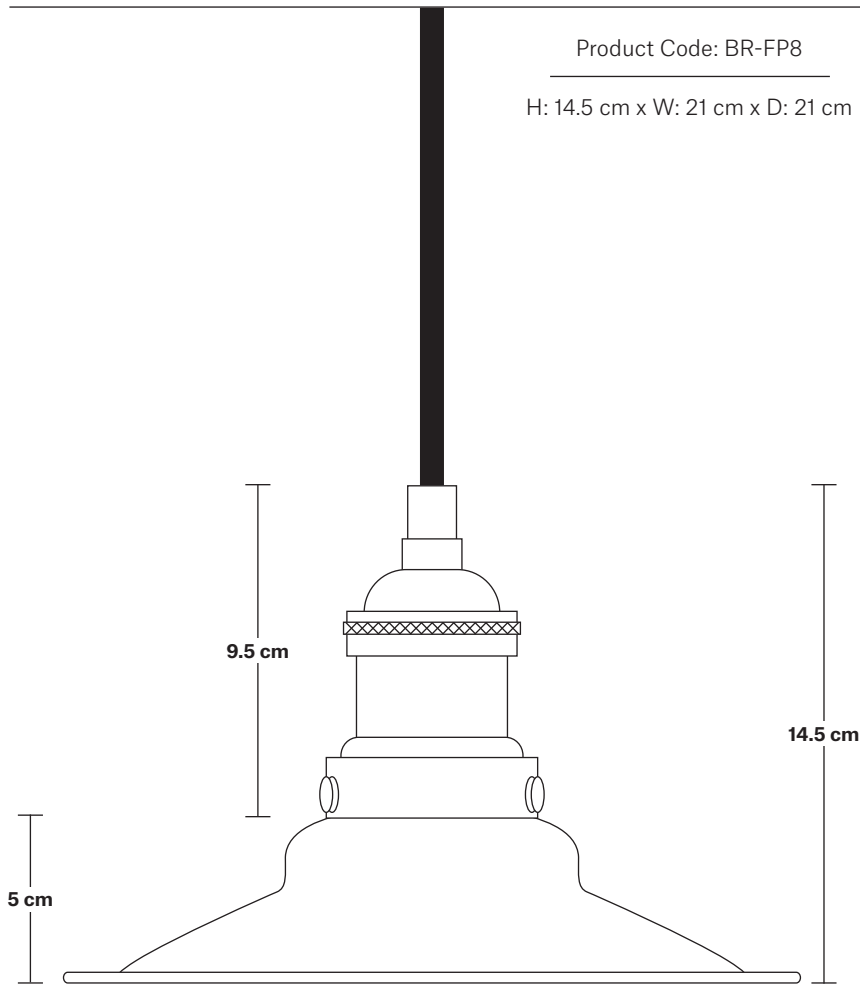

Holder Diameter: 6 cm / 2.5"

Holder Height: 11 cm / 4.3"

Ceiling Rose Diameter: 12 cm / 4.9"

Ceiling Rose Height: 2 cm / 0.8"

INDUSTVILLE

Brooklyn Cord Set ES E27 Bulb Holder

Product Code: BR-CS

H: 113 cm x W: 12 cm x D: 12 cm

Sleek Flat Pendant - 8 Inch - Pewter

Sleek Flat Pendant - 8 Inch - Pewter - Brass Holder	SL-FP8-P-BH
---	--------------------

Sleek Flat Pendant - 8 Inch - Pewter - Pewter Holder	SL-FP8-P-PH
--	--------------------

Sleek Flat Pendant - 8 Inch - Pewter - Copper Holder	SL-FP8-P-CH
--	--------------------

Brooklyn Flat Pendant - 8 Inch

Product Code: BR-FP8

H: 14.5 cm x W: 21 cm x D: 21 cm

SPECIFICATIONS

We meet all UK and EU lighting and safety regulations.

Ceiling rose: Pewter.

DIMENSIONS

Shade Diameter: 21 cm / 8.2"

Shade Height (no holder): 5 cm / 2"

Holder Diameter: 6 cm / 2.5"

Holder Height: 11 cm / 4.3"

Ceiling Rose Diameter: 12 cm / 4.9"

Ceiling Rose Height: 2 cm / 0.8"