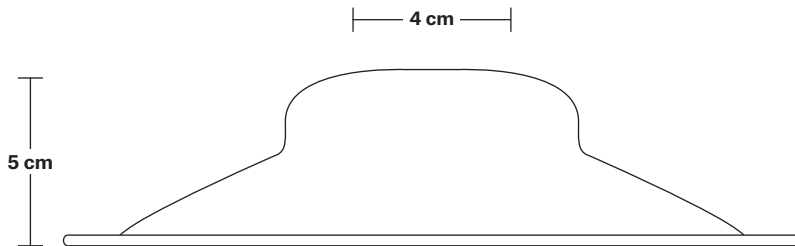

Flat - 8 Inch - Shade Only

Product Code: F8-SO

H: 5 cm x W: 21 cm x D: 21 cm

SPECIFICATIONS

We meet all UK and EU lighting and safety regulations.

Our products are hand finished to ensure an authentic vintage look and therefore they may vary slightly from those shown in the images.

Bulb required: Standard screw (E27) fitting, max 40W.

Shade weight: 0.3 kg

INFORMATION

Finishes: Brass, Pewter and Copper.

Ready to be installed, installation required.

Wall mount screws not included.

DIMENSIONS

Shade Diameter: 21 cm / 8.2"

Shade Height (no holder): 5 cm / 2"

INDUSTVILLE