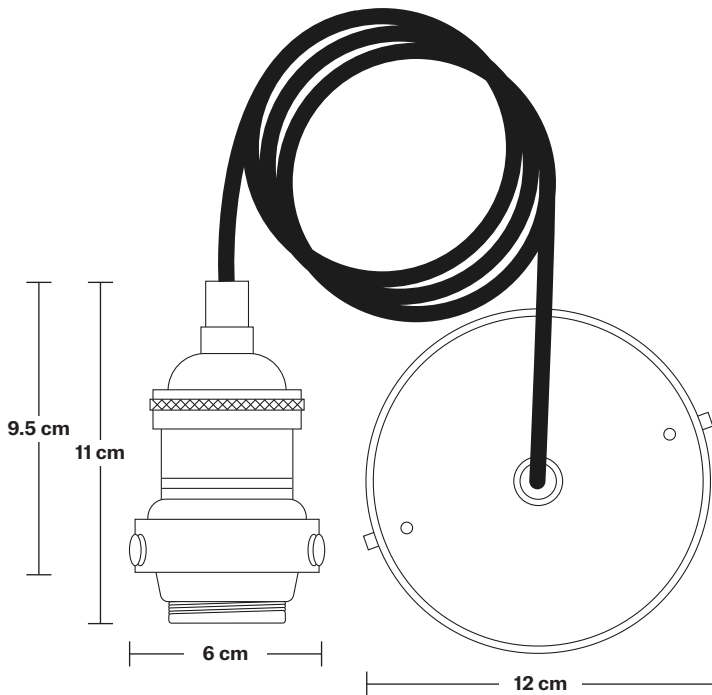

Holder Diameter: 6 cm / 2.5"

Holder Height: 11 cm / 4.3"

Ceiling Rose Diameter: 12 cm / 4.9"

Ceiling Rose Height: 2 cm / 0.8"

INDUSTVILLE

Brooklyn Cord Set ES E27 Bulb Holder

Product Code: BR-CS

H: 113 cm x W: 12 cm x D: 12 cm

Bulb required: Standard screw (E27) fitting, max 40W.

Shade weight: 0.3 kg | **Holder weight:** 0.5 kg

Maximum weight: 0.8 kg

INFORMATION

Finishes: Brass, Pewter and Copper.

Ready to be installed, installation required.

Wall mount screws not included.

Holders available: Brass, Pewter and Copper.

Flex: 1m Black Round Fabric Flex.

Ceiling rose: Pewter.

DIMENSIONS

Shade Diameter: 21 cm / 8.2"

Shade Height (no holder): 5 cm / 2"