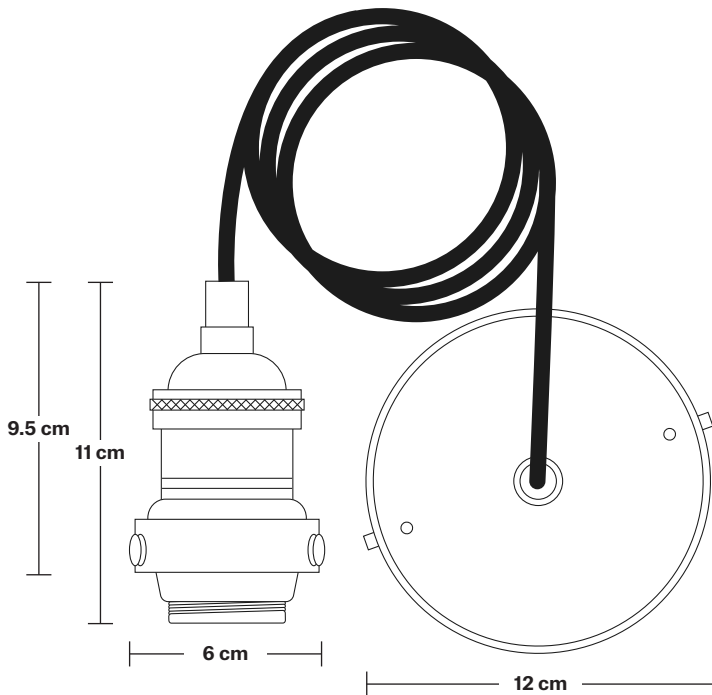

Brooklyn Giant Bell Pendant - 20 Inch

Product Code: BR-GBLP20

H: 39.5 cm x W: 51 cm x D: 51 cm

SPECIFICATIONS

We meet all UK and EU lighting and safety regulations.

Our products are hand finished to ensure an authentic vintage look and therefore they may vary slightly from those shown in the images.

DIMENSIONS

Shade Diameter: 51 cm / 20"

Shade Height (no holder): 30 cm / 11.8"

Holder Diameter: 6 cm / 2.5"

Holder Height: 11 cm / 4.3"

Ceiling Rose Diameter: 12 cm / 4.9"

Ceiling Rose Height: 2 cm / 0.8"

INDUSTVILLE

Brooklyn Cord Set ES E27 Bulb Holder

Product Code: BR-CS

H: 113 cm x W: 12 cm x D: 12 cm

SPECIFICATIONS

We meet all UK and EU lighting and safety regulations.

Our products are hand finished to ensure an authentic vintage look and therefore they may vary slightly from those shown in the images.

Ceiling rose: Pewter.

DIMENSIONS

Bulb Holder Diameter: 6 cm / 2.5"

Bulb Holder Height: 11 cm / 4.3"

Ceiling Rose height: 12 cm / 4.9"

Full Drop: 113 cm / 44.5"

Brooklyn Chain Cord Set ES E27 Bulb Holder

Product Code: BR-CS