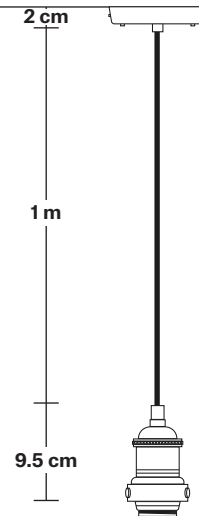

Ceiling rose: Pewter.

DIMENSIONS

Bulb Holder Diameter: 9 cm / 3.5"

Bulb Holder Height: 10 cm / 3.9"

Ceiling Rose Diameter: 12 cm / 4.7"

Ceiling Rose Height: 2.5 cm / 1"

Full Drop: 115 cm / 45.3"

INDUSTVILLE

H: 39.5 cm x W: 51 cm x D: 51 cm

SPECIFICATIONS

We meet all UK and EU lighting and safety regulations.

Our products are hand finished to ensure an authentic vintage look and therefore they may vary slightly from those shown in the images.

DIMENSIONS

Shade Diameter: 51 cm / 20"

Shade Height (no holder): 30 cm / 11.8"

Holder Diameter: 6 cm / 2.5"

Holder Height: 11 cm / 4.3"

Ceiling Rose Diameter: 12 cm / 4.9"

Ceiling Rose Height: 2 cm / 0.8"

INDUSTVILLE

Brooklyn Cord Set ES E27 Bulb Holder

Product Code: BR-CS

H: 113 cm x W: 12 cm x D: 12 cm

SPECIFICATIONS

We meet all UK and EU lighting and safety regulations.

Our products are hand finished to ensure an authentic vintage look and therefore they may vary slightly from those shown in the images.