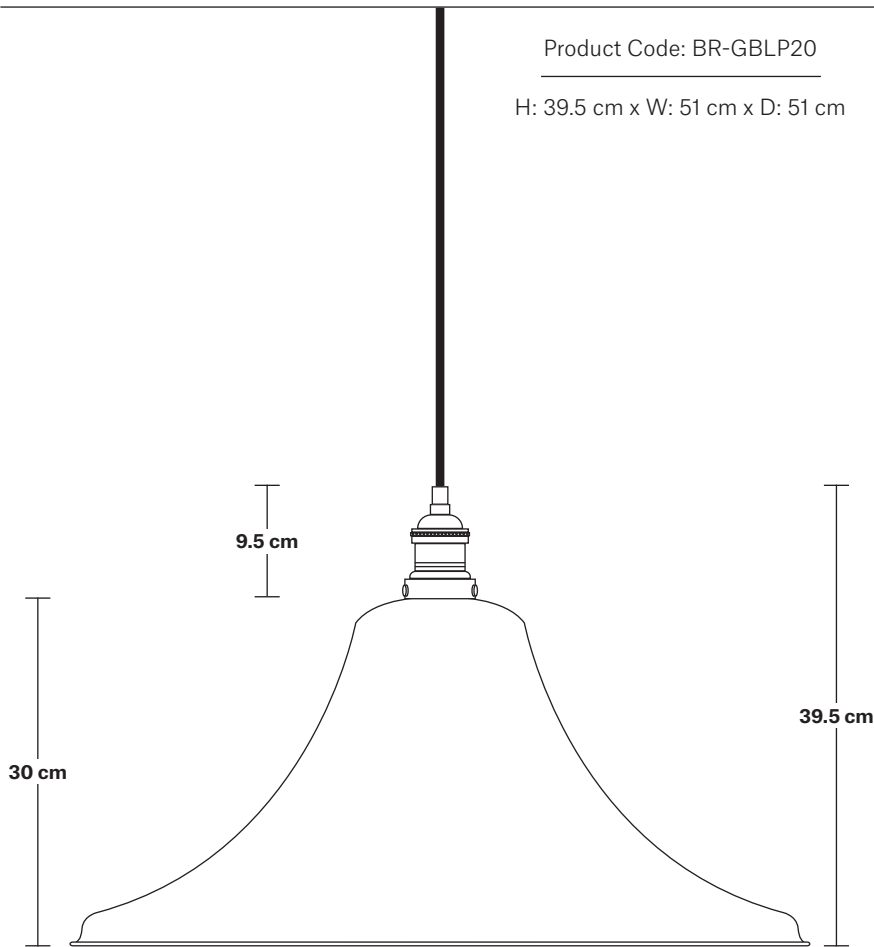

Brooklyn Giant Bell Pendant - 20 Inch

Product Code: BR-GBLP20

H: 39.5 cm x W: 51 cm x D: 51 cm

SPECIFICATIONS

We meet all UK and EU lighting and safety regulations.

Our products are hand finished to ensure an authentic vintage look and therefore they may vary slightly from those shown in the images.

Bulb required: Standard screw (E27) fitting, max 40W.

Shade weight: 1.8kg | **Holder weight:** 0.5 kg

Maximum weight: 2.3 kg

INFORMATION

Finishes: Brass and Pewter.

Ready to be installed, installation required.

DIMENSIONS

Shade Diameter: 51 cm / 20"

Shade Height (no holder): 30 cm / 11.8"

Holder Diameter: 6 cm / 2.5"

Holder Height: 11 cm / 4.3"

Ceiling Rose Diameter: 12 cm / 4.9"

Ceiling Rose Height: 2 cm / 0.8"

INDUSTVILLE

Giant Bell - 20 Inch - Shade Only

Product Code: GBL20-SO

H: 30 cm x W: 51 cm x D: 51 cm

SPECIFICATIONS

We meet all UK and EU lighting and safety regulations.

Our products are hand finished to ensure an authentic vintage look and therefore they may vary slightly from those shown in the images.