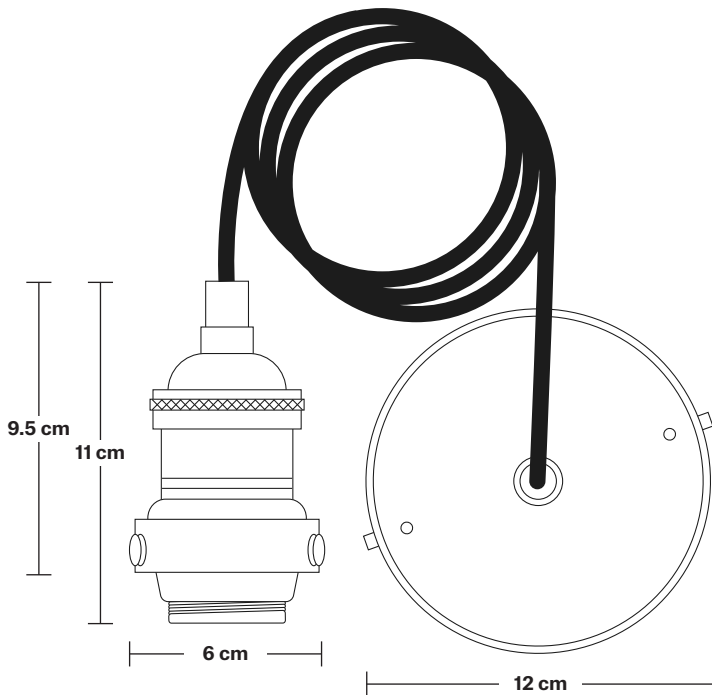

Brooklyn Cord Set ES E27 Bulb Holder

Product Code: BR-CS

H: 113 cm x W: 12 cm x D: 12 cm

SPECIFICATIONS

We meet all UK and EU lighting and safety regulations.

Our products are hand finished to ensure an authentic vintage look and therefore they may vary slightly from those shown in the images.

H: 39.5 cm x W: 51 cm x D: 51 cm

SPECIFICATIONS

We meet all UK and EU lighting and safety regulations.

Our products are hand finished to ensure an authentic vintage look and therefore they may vary slightly from those shown in the images.

DIMENSIONS

Shade Diameter: 51 cm / 20"

Shade Height (no holder): 30 cm / 11.8"

Holder Diameter: 6 cm / 2.5"

Holder Height: 11 cm / 4.3"

Ceiling Rose Diameter: 12 cm / 4.9"

Ceiling Rose Height: 2 cm / 0.8"

INDUSTVILLE