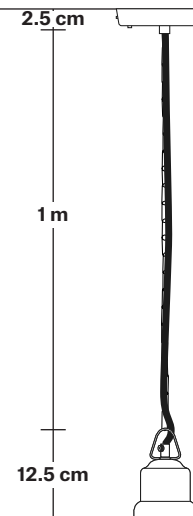

Brooklyn Giant Bell Pendant - 20 Inch

Product Code: BR-GBLP20

H: 39.5 cm x W: 51 cm x D: 51 cm

SPECIFICATIONS

We meet all UK and EU lighting and safety regulations.

Our products are hand finished to ensure an authentic vintage look and therefore they may vary slightly from those shown in the images.

DIMENSIONS

Shade Diameter: 51 cm / 20"

Shade Height (no holder): 30 cm / 11.8"

Holder Diameter: 6 cm / 2.5"

Holder Height: 11 cm / 4.3"

Ceiling Rose Diameter: 12 cm / 4.9"

Ceiling Rose Height: 2 cm / 0.8"

INDUSTVILLE

Ceiling rose: Pewter.

DIMENSIONS

Bulb Holder Diameter: 6 cm / 2.5"

Bulb Holder Height: 11 cm / 4.3"

Ceiling Rose height: 12 cm / 4.9"

Full Drop: 113 cm / 44.5"

Brooklyn Chain Cord Set ES E27 Bulb Holder

Product Code: BR-CS

H: 115 cm x W: 12 cm x D: 12 cm

SPECIFICATIONS

We meet all UK and EU lighting and safety regulations.

Our products are hand finished to ensure an authentic vintage look and therefore they may vary slightly from those shown in the images.