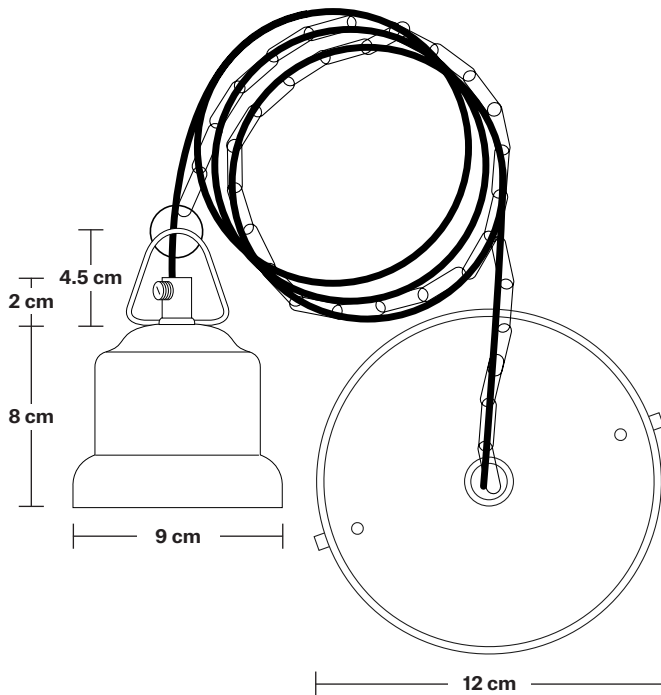

DIMENSIONS

Shade Diameter: 51 cm / 20"

Shade Height (no holder): 30 cm / 11.8"

Holder Diameter: 6 cm / 2.5"

Holder Height: 11 cm / 4.3"

Ceiling Rose Diameter: 12 cm / 4.9"

Ceiling Rose Height: 2 cm / 0.8"

INDUSTVILLE

Brooklyn Cord Set ES E27 Bulb Holder

Product Code: BR-CS

H: 113 cm x W: 12 cm x D: 12 cm

SPECIFICATIONS

We meet all UK and EU lighting and safety regulations.

Our products are hand finished to ensure an authentic vintage look and therefore they may vary slightly from those shown in the images.

Ceiling rose: Pewter.

DIMENSIONS

Bulb Holder Diameter: 6 cm / 2.5"

Bulb Holder Height: 11 cm / 4.3"

Ceiling Rose height: 12 cm / 4.9"

Full Drop: 113 cm / 44.5"

Brooklyn Chain Cord Set ES E27 Bulb Holder

Product Code: BR-CS

H: 115 cm x W: 12 cm x D: 12 cm

SPECIFICATIONS

We meet all UK and EU lighting and safety regulations.

Our products are hand finished to ensure an authentic vintage look and therefore they may vary slightly from those shown in the images.