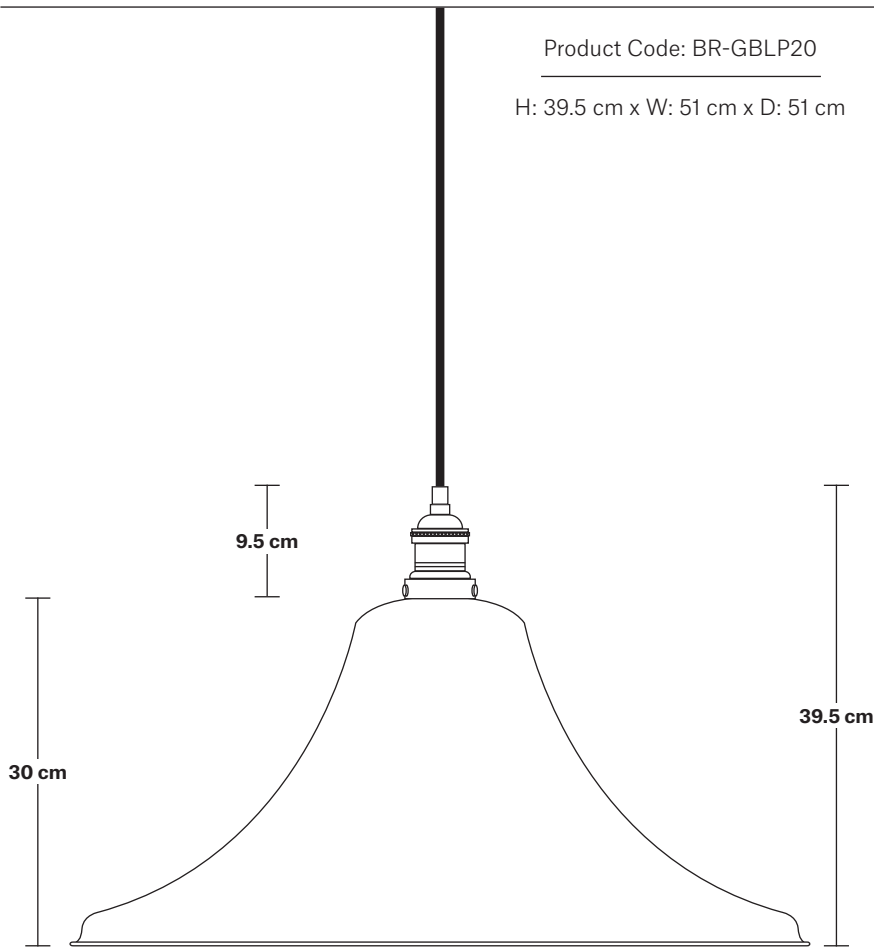

Brooklyn Giant Bell Pendant - 20 Inch

Product Code: BR-GBLP20

H: 39.5 cm x W: 51 cm x D: 51 cm

SPECIFICATIONS

We meet all UK and EU lighting and safety regulations.

Our products are hand finished to ensure an authentic vintage look and therefore they may vary slightly from those shown in the images.

Giant Bell - 20 Inch - Shade Only

Product Code: GBL20-SO

H: 30 cm x W: 51 cm x D: 51 cm

SPECIFICATIONS

We meet all UK and EU lighting and safety regulations.

Our products are hand finished to ensure an authentic vintage look and therefore they may vary slightly from those shown in the images.

Sleek Giant Bell Pendant - 20 Inch - Brass - Brass Holder

SL-GBLP20-B-BH

Sleek Giant Bell Pendant - 20 Inch - Brass - Pewter Holder

SL-GBLP20-B-PH

Brooklyn Giant Bell Pendant - 20 Inch

Product Code: BR-GBLP20

H: 39.5 cm x W: 51 cm x D: 51 cm

SPECIFICATIONS

We meet all UK and EU lighting and safety regulations.

Our products are hand finished to ensure an authentic vintage look and therefore they may vary slightly from those shown in the images.