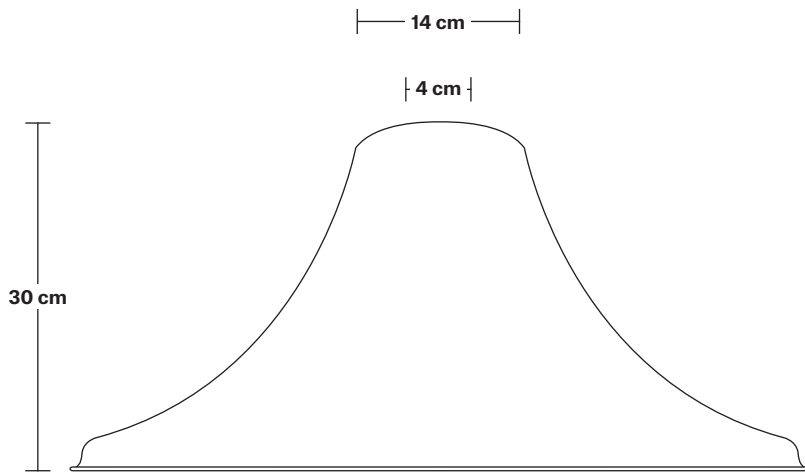

DIMENSIONS

Shade Diameter: 51 cm / 20"

Shade Height (no holder): 30 cm / 11.8"

Holder Diameter: 6 cm / 2.5"

Holder Height: 11 cm / 4.3"

Ceiling Rose Diameter: 12 cm / 4.9"

Ceiling Rose Height: 2 cm / 0.8"

INDUSTVILLE

Ceiling rose: Pewter.

DIMENSIONS

Bulb Holder Diameter: 9 cm / 3.5"

Bulb Holder Height: 10 cm / 3.9"

Ceiling Rose Diameter: 12 cm / 4.7"

Ceiling Rose Height: 2.5 cm / 1"

Full Drop: 115 cm / 45.3"

INDUSTVILLE

Giant Bell - 20 Inch - Shade Only

Product Code: GBL20-SO

H: 30 cm x W: 51 cm x D: 51 cm

SPECIFICATIONS

We meet all UK and EU lighting and safety regulations.

Our products are hand finished to ensure an authentic vintage look and therefore they may vary slightly from those shown in the images.