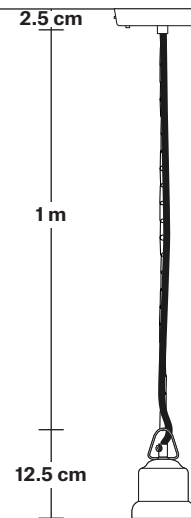

DIMENSIONS

Shade Diameter: 51 cm / 20"

Shade Height (no holder): 30 cm / 11.8"

Holder Diameter: 6 cm / 2.5"

Holder Height: 11 cm / 4.3"

Ceiling Rose Diameter: 12 cm / 4.9"

Ceiling Rose Height: 2 cm / 0.8"

INDUSTVILLE

Ceiling rose: Pewter.

DIMENSIONS

Bulb Holder Diameter: 6 cm / 2.5"

Bulb Holder Height: 11 cm / 4.3"

Ceiling Rose height: 12 cm / 4.9"

Full Drop: 113 cm / 44.5"

Brooklyn Chain Cord Set ES E27 Bulb Holder

Product Code: BR-CS

H: 115 cm x W: 12 cm x D: 12 cm

SPECIFICATIONS

We meet all UK and EU lighting and safety regulations.

Our products are hand finished to ensure an authentic vintage look and therefore they may vary slightly from those shown in the images.

Ceiling rose: Pewter.

DIMENSIONS

Bulb Holder Diameter: 9 cm / 3.5"

Bulb Holder Height: 10 cm / 3.9"

Ceiling Rose Diameter: 12 cm / 4.7"

Ceiling Rose Height: 2.5 cm / 1"

Full Drop: 115 cm / 45.3"

Giant Bell - 20 Inch - Shade Only