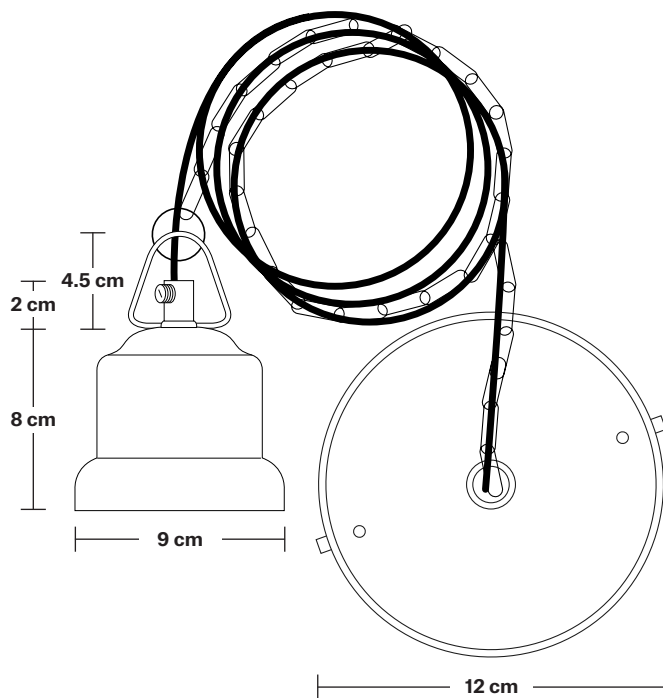

Brooklyn Chain Cord Set ES E27 Bulb Holder

Product Code: BR-CS

H: 115 cm x W: 12 cm x D: 12 cm

SPECIFICATIONS

We meet all UK and EU lighting and safety regulations.

Our products are hand finished to ensure an authentic vintage look and therefore they may vary slightly from those shown in the images.

Bulb required: Standard screw (E27) fitting, max 40W.

Weight: 0.5 kg

INFORMATION

Finishes: Pewter and Light Pewter.

Ready to be installed, installation required.

Wall mount screws not included.

Flex: 1m Black Round Plastic Flex and 1m Chain.

Ceiling rose: Pewter.

DIMENSIONS

Bulb Holder Diameter: 9 cm / 3.5"

Bulb Holder Height: 10 cm / 3.9"

Ceiling Rose Diameter: 12 cm / 4.7"

Ceiling Rose Height: 2.5 cm / 1"

Full Drop: 115 cm / 45.3"

INDUSTVILLE