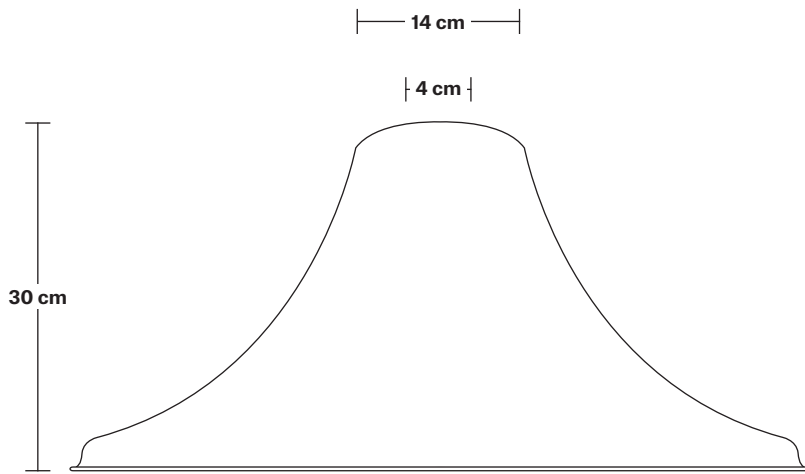

Giant Bell - 20 Inch - Shade Only

Product Code: GBL20-SO

H: 30 cm x W: 51 cm x D: 51 cm

SPECIFICATIONS

We meet all UK and EU lighting and safety regulations.

Our products are hand finished to ensure an authentic vintage look and therefore they may vary slightly from those shown in the images.

Bulb required: Standard screw (E27) fitting, max 40W.

Shade weight: 1.8kg

INFORMATION

Finishes: Brass and Pewter.

Ready to be installed, installation required.

Wall mount screws not included.

DIMENSIONS

Shade Diameter: 51 cm / 20"

Shade Height (no holder): 30 cm / 11.8"