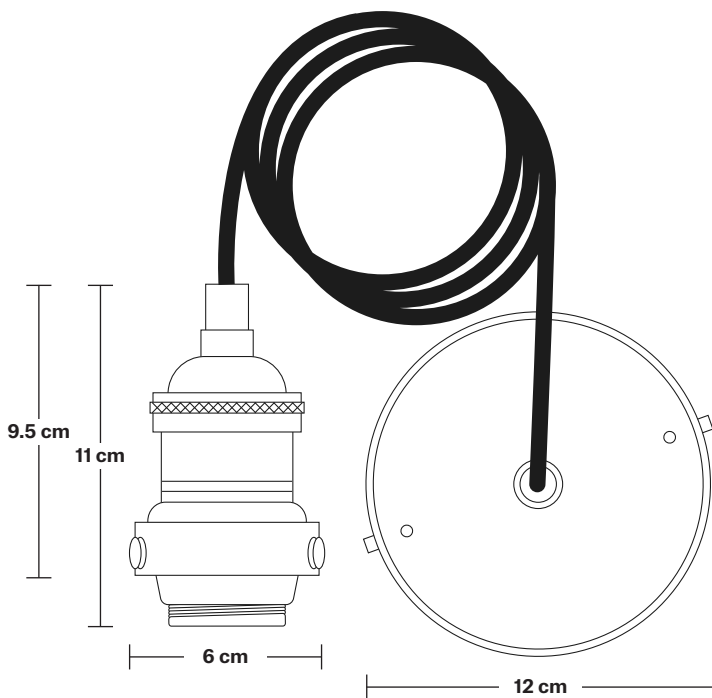

## DIMENSIONS

Shade Diameter: 46 cm / 18"

Shade Height (no holder): 15 cm / 6"

Holder Diameter: 6 cm / 2.5"

Holder Height: 11 cm / 4.3"

Ceiling Rose Diameter: 12 cm / 4.9"

Ceiling Rose Height: 2 cm / 0.8"

INDUSTVILLE

# Brooklyn Cord Set ES E27 Bulb Holder

Product Code: BR-CS

H: 113 cm x W: 12 cm x D: 12 cm

## DIMENSIONS

Bulb Holder Diameter: 6 cm / 2.5"

Bulb Holder Height: 11 cm / 4.3"

Ceiling Rose height: 12 cm / 4.9"

Full Drop: 113 cm / 44.5"