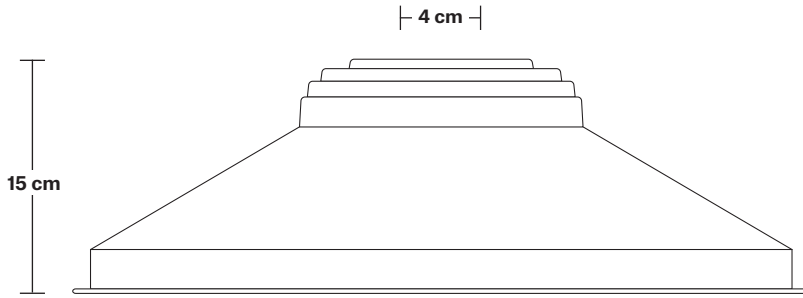

Giant Step - 18 Inch - Shade Only

Product Code: GS18-SO

H: 15 cm x W: 46 cm x D: 46 cm

SPECIFICATIONS

We meet all UK and EU lighting and safety regulations.

Our products are hand finished to ensure an authentic vintage look and therefore they may vary slightly from those shown in the images.

Bulb required: Standard screw (E27) fitting, max 40W.

Shade weight: 1.4 kg

INFORMATION

Finishes: Brass and Pewter.

Ready to be installed, installation required.

Wall mount screws not included.

DIMENSIONS

Shade Diameter: 46 cm / 18"

Shade Height (no holder): 15 cm / 6"