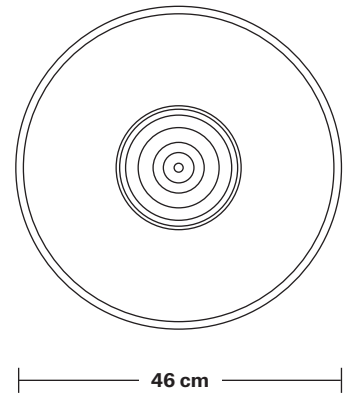

Giant Step - 18 Inch - Shade Only

Product Code: GS18-SO

H: 15 cm x W: 46 cm x D: 46 cm

SPECIFICATIONS

We meet all UK and EU lighting and safety regulations.

Our products are hand finished to ensure an authentic vintage look and therefore they may vary slightly from those shown in the images.

Bulb required: Standard screw (E27) fitting, max 40W.

Shade weight: 1.4 kg

INFORMATION

Finishes: Brass and Pewter.

Ready to be installed, installation required.

Wall mount screws not included.

DIMENSIONS

Shade Diameter: 46 cm / 18"

Shade Height (no holder): 15 cm / 6"