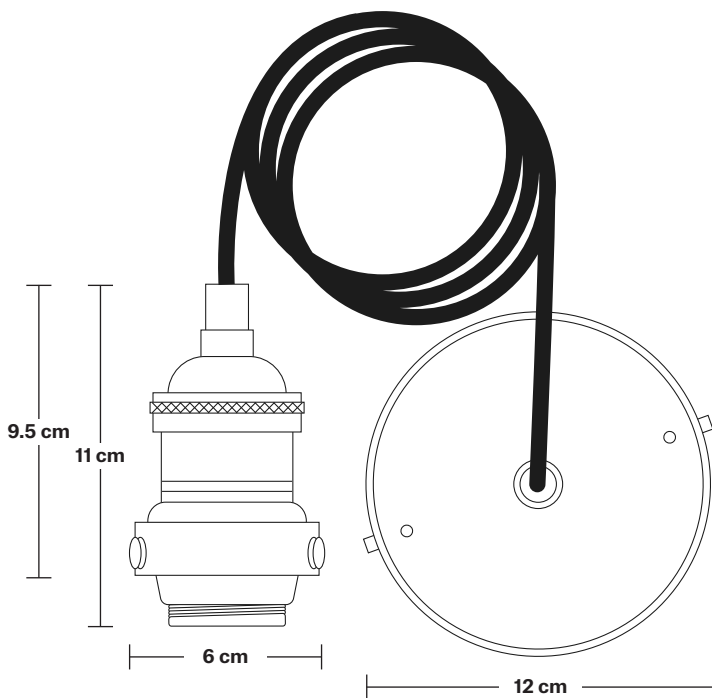

## DIMENSIONS

Bulb Holder Diameter: 6 cm / 2.5"

Bulb Holder Height: 11 cm / 4.3"

Ceiling Rose height: 12 cm / 4.9"

Full Drop: 113 cm / 44.5"

## DIMENSIONS

Shade Diameter: 46 cm / 18"

Shade Height (no holder): 15 cm / 6"

Holder Diameter: 6 cm / 2.5"

Holder Height: 11 cm / 4.3"

Ceiling Rose Diameter: 12 cm / 4.9"

Ceiling Rose Height: 2 cm / 0.8"

INDUSTVILLE

# Brooklyn Cord Set ES E27 Bulb Holder

Product Code: BR-CS

H: 113 cm x W: 12 cm x D: 12 cm