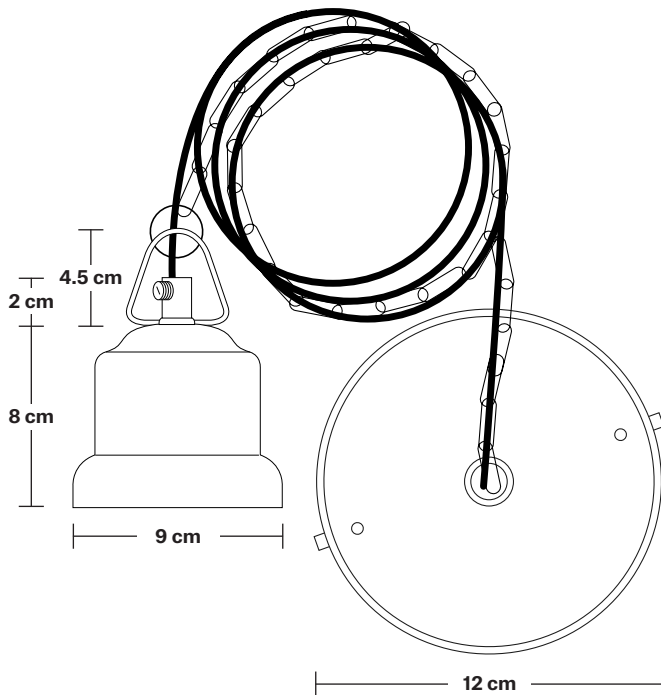

## DIMENSIONS

Shade Diameter: 46 cm / 18"

Shade Height (no holder): 15 cm / 6"

Holder Diameter: 6 cm / 2.5"

Holder Height: 11 cm / 4.3"

Ceiling Rose Diameter: 12 cm / 4.9"

Ceiling Rose Height: 2 cm / 0.8"

INDUSTVILLE

## DIMENSIONS

Bulb Holder Diameter: 6 cm / 2.5"

Bulb Holder Height: 11 cm / 4.3"

Ceiling Rose height: 12 cm / 4.9"

Full Drop: 113 cm / 44.5"

# Brooklyn Chain Cord Set ES E27 Bulb Holder

Product Code: BR-CS

H: 115 cm x W: 12 cm x D: 12 cm

## DIMENSIONS

Bulb Holder Diameter: 9 cm / 3.5"

Bulb Holder Height: 10 cm / 3.9"

Ceiling Rose Diameter: 12 cm / 4.7"

Ceiling Rose Height: 2.5 cm / 1"

Full Drop: 115 cm / 45.3"