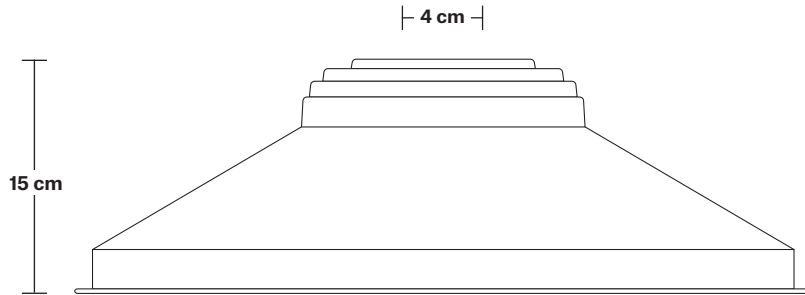

## DIMENSIONS

Bulb Holder Diameter: 9 cm / 3.5"

Bulb Holder Height: 10 cm / 3.9"

Ceiling Rose Diameter: 12 cm / 4.7"

Ceiling Rose Height: 2.5 cm / 1"

Full Drop: 115 cm / 45.3"

# Giant Step - 18 Inch - Shade Only

Product Code: GS18-SO

H: 15 cm x W: 46 cm x D: 46 cm