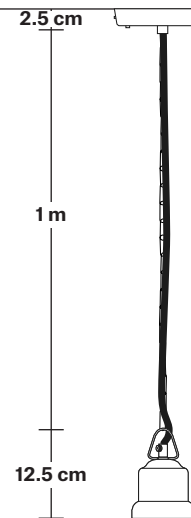

## DIMENSIONS

Shade Diameter: 46 cm / 18"

Shade Height (no holder): 15 cm / 6"

Holder Diameter: 6 cm / 2.5"

Holder Height: 11 cm / 4.3"

Ceiling Rose Diameter: 12 cm / 4.9"

Ceiling Rose Height: 2 cm / 0.8"

INDUSTVILLE

## DIMENSIONS

Bulb Holder Diameter: 6 cm / 2.5"

Bulb Holder Height: 11 cm / 4.3"

Ceiling Rose height: 12 cm / 4.9"

Full Drop: 113 cm / 44.5"

# Brooklyn Chain Cord Set ES E27 Bulb Holder

Product Code: BR-CS

H: 115 cm x W: 12 cm x D: 12 cm

## DIMENSIONS

Bulb Holder Diameter: 9 cm / 3.5"

Bulb Holder Height: 10 cm / 3.9"

Ceiling Rose Diameter: 12 cm / 4.7"

Ceiling Rose Height: 2.5 cm / 1"

Full Drop: 115 cm / 45.3"