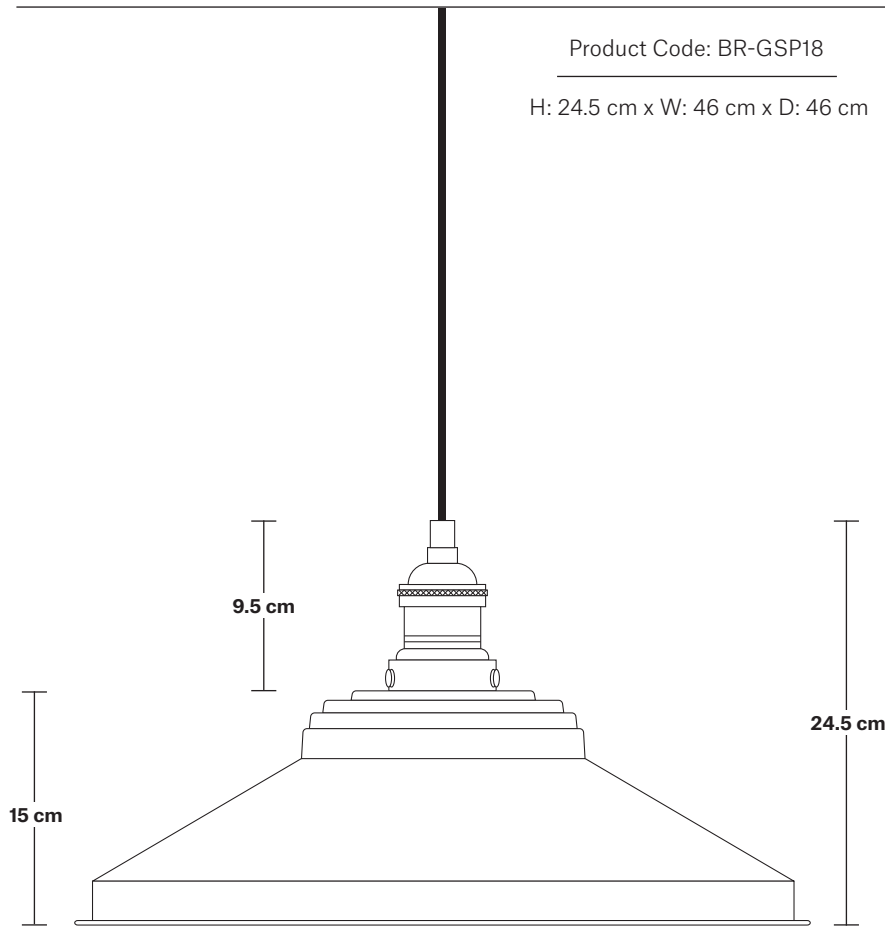

# Brooklyn Giant Step Pendant - 18 Inch

Product Code: BR-GSP18

H: 24.5 cm x W: 46 cm x D: 46 cm

**Bulb required:** Standard screw (E27) fitting, max 40W.

**Shade weight:** 1.4 kg | **Holder weight:** 0.5 kg

**Maximum weight:** 1.9 kg

## DIMENSIONS

Shade Diameter: 46 cm / 18"

Shade Height (no holder): 15 cm / 6"

Holder Diameter: 6 cm / 2.5"

Holder Height: 11 cm / 4.3"

Ceiling Rose Diameter: 12 cm / 4.9"

Ceiling Rose Height: 2 cm / 0.8"

INDUSTVILLE