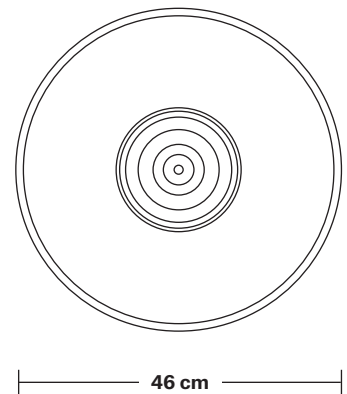

Brooklyn Giant Step Pendant - 18 Inch

Product Code: BR-GSP18

H: 24.5 cm x W: 46 cm x D: 46 cm

SPECIFICATIONS

We meet all UK and EU lighting and safety regulations.

Our products are hand finished to ensure an authentic vintage look and therefore they may vary slightly from those shown in the images.

Bulb required: Standard screw (E27) fitting, max 40W.

Shade weight: 1.4 kg | **Holder weight:** 0.5 kg

Maximum weight: 1.9 kg

INFORMATION

Finishes: Brass and Pewter.

Ready to be installed, installation required.

Wall mount screws not included.

Holders available: Brass, Pewter, Copper and Pewter Chain Holder.

Flex: 1m Black Twisted Fabric Flex.

Chain flex: 1m Black Round plastic and 1m Chain.

Ceiling rose: Pewter.

DIMENSIONS

Shade Diameter: 46 cm / 18"

Shade Height (no holder): 15 cm / 6"

Holder Diameter: 6 cm / 2.5"

Holder Height: 11 cm / 4.3"

Ceiling Rose Diameter: 12 cm / 4.9"

Ceiling Rose Height: 2 cm / 0.8"

INDUSTVILLE