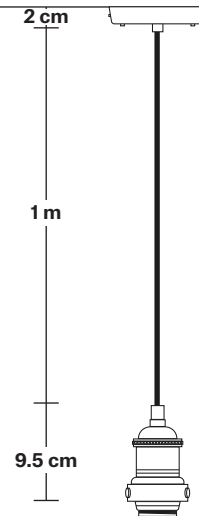

## DIMENSIONS

Shade Diameter: 46 cm / 18"

Shade Height (no holder): 15 cm / 6"

## DIMENSIONS

Shade Diameter: 46 cm / 18"

Shade Height (no holder): 15 cm / 6"

Holder Diameter: 6 cm / 2.5"

Holder Height: 11 cm / 4.3"

Ceiling Rose Diameter: 12 cm / 4.9"

Ceiling Rose Height: 2 cm / 0.8"

INDUSTVILLE

# Brooklyn Cord Set ES E27 Bulb Holder

Product Code: BR-CS

H: 113 cm x W: 12 cm x D: 12 cm

## DIMENSIONS

Bulb Holder Diameter: 6 cm / 2.5"

Bulb Holder Height: 11 cm / 4.3"

Ceiling Rose height: 12 cm / 4.9"

Full Drop: 113 cm / 44.5"