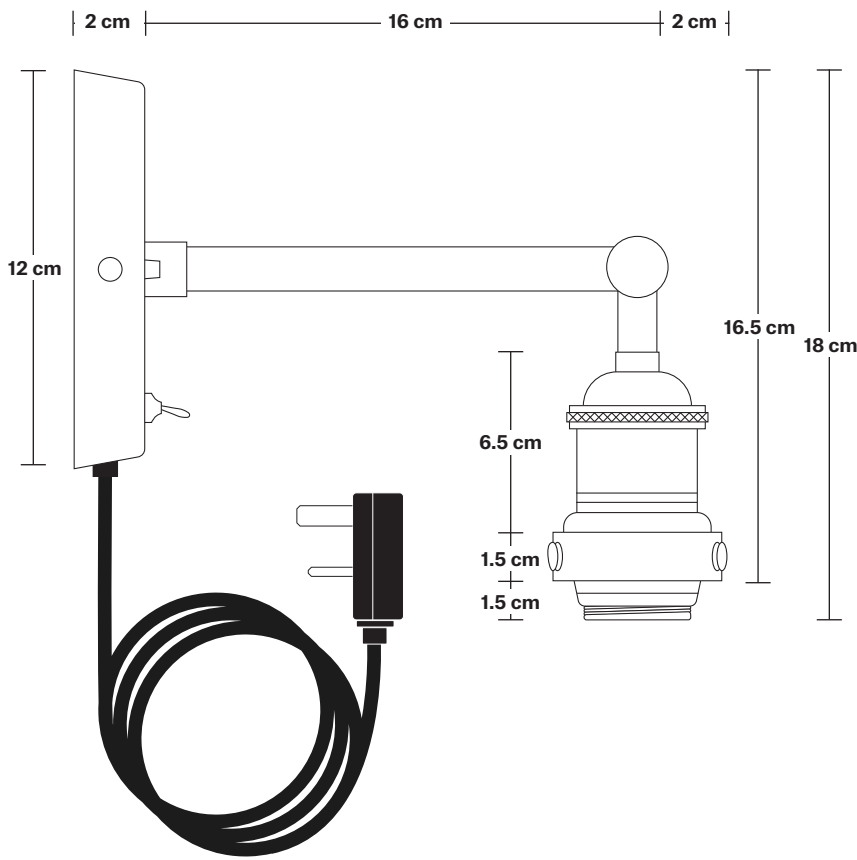

Bulb required: Standard screw (E27) fitting, max 40W.

Shade weight: 0.6 kg | **Holder weight:** 0.7 kg

Maximum weight: 1.3 kg

INFORMATION

Finishes: Glass.

The lights can be operated by both the flick switch or the main switch.

Holder Height: 18 cm / 7.1"

Wall Rose Diameter: 12 cm / 4.9"

Wall Rose Height: 2 cm / 0.8"

INDUSTVILLE

Brooklyn Wall Holder With Plug

Product Code: BR-WL-FLWP

H: 18 cm x W: 12 cm x D: 20 cm

SPECIFICATIONS

Plug: UK AC power plug BS1362

DIMENSIONS

Holder Diameter: 6 cm / 2.5"

Holder Height: 18 cm / 7.1"

Projection: 20 cm / 7.9"

Wall Rose Diameter: 12 cm / 4.9"

Wall Rose Depth: 2 cm / 0.8"

INDUSTVILLE

Bulb required: Standard screw (E27) fitting, max 40W.

Shade weight: 0.6 kg

INFORMATION

Finishes: Glass.

Ready to be installed, installation required.

Wall mount screws not included.

DIMENSIONS

Shade Diameter: 18 cm / 7"