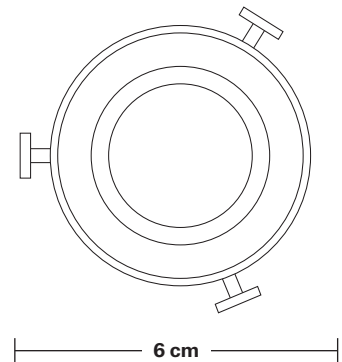

Brooklyn Glass Funnel Wall Light - 7 Inch

Product Code: BR-GLFWL7

H: 29.5 cm x W: 18 cm x D: 27 cm

SPECIFICATIONS

We meet all UK and EU lighting and safety regulations.

Our products are hand finished to ensure an authentic vintage look and therefore they may vary slightly from those shown in the images.

DIMENSIONS

Holder Diameter: 6 cm / 2.5"

Holder Height: 18 cm / 7.1"

Projection: 20 cm / 7.9"

Ceiling Rose Diameter: 12 cm / 4.9"

Ceiling Rose Depth: 2 cm / 0.8"

INDUSTVILLE

Glass Funnel - 7 Inch - Shade Only

Holders available: Brass, Pewter, Copper.

Wall rose: Pewter.

Flex: 1.3m Black Twisted Fabric Flex.

Plug: UK AC power plug BS1362

DIMENSIONS

Shade Diameter: 18 cm / 7"

Shade Height (no holder): 13 cm / 5.3"

Holder Diameter: 6 cm / 2.5"

Holder Height: 18 cm / 7.1"

Wall Rose Diameter: 12 cm / 4.9"

Wall Rose Height: 2 cm / 0.8"

INDUSTVILLE

Brooklyn Wall Holder With Plug

Product Code: BR-WL-FLWP

H: 18 cm x W: 12 cm x D: 20 cm

SPECIFICATIONS