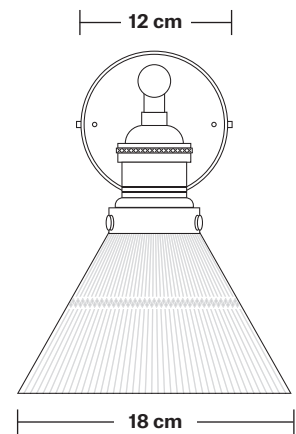

Brooklyn Glass Funnel Wall Light - 7 Inch

Product Code: BR-GLFWL7

H: 29.5 cm x W: 18 cm x D: 27 cm

SPECIFICATIONS

We meet all UK and EU lighting and safety regulations.

Our products are hand finished to ensure an authentic vintage look and therefore they may vary slightly from those shown in the images.

The lights can be operated by both the flick switch or the main switch.

Holders available: Brass, Pewter and Copper.

Wall mount: Pewter.

DIMENSIONS

Shade Diameter: 18 cm / 7"

Shade Height (no holder): 13 cm / 5.3"

Holder Diameter: 6 cm / 2.5"

Holder Height: 18 cm / 7.1"

Wall Rose Diameter: 12 cm / 4.9"

Wall Rose Height: 2 cm / 0.8"

INDUSTVILLE

Brooklyn Wall Light Holder

Product Code: BR-WL

H: 18 cm x W: 12 cm x D: 20 cm

DIMENSIONS

Holder Diameter: 6 cm / 2.5"

Holder Height: 18 cm / 7.1"

Projection: 20 cm / 7.9"

Ceiling Rose Diameter: 12 cm / 4.9"

Ceiling Rose Depth: 2 cm / 0.8"

INDUSTVILLE

Glass Funnel - 7 Inch - Shade Only