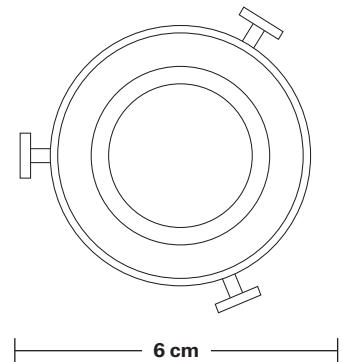

Brooklyn Glass Funnel Wall Light - 7 Inch

Product Code: BR-GLFWL7

H: 29.5 cm x W: 18 cm x D: 27 cm

SPECIFICATIONS

We meet all UK and EU lighting and safety regulations.

Our products are hand finished to ensure an authentic vintage look and therefore they may vary slightly from those shown in the images.

Holder Diameter: 6 cm / 2.5"

Holder Height: 18 cm / 7.1"

Wall Rose Diameter: 12 cm / 4.9"

Wall Rose Height: 2 cm / 0.8"

INDUSTVILLE

Brooklyn Wall Light Holder

Product Code: BR-WL

H: 18 cm x W: 12 cm x D: 20 cm

DIMENSIONS

Holder Diameter: 6 cm / 2.5"

Holder Height: 18 cm / 7.1"

Projection: 20 cm / 7.9"

Ceiling Rose Diameter: 12 cm / 4.9"

Ceiling Rose Depth: 2 cm / 0.8"

INDUSTVILLE

Glass Funnel - 7 Inch - Shade Only

Plug: UK AC power plug BS1362

DIMENSIONS

Holder Diameter: 6 cm / 2.5"

Holder Height: 18 cm / 7.1"

Projection: 20 cm / 7.9"

Wall Rose Diameter: 12 cm / 4.9"

Wall Rose Depth: 2 cm / 0.8"

INDUSTVILLE