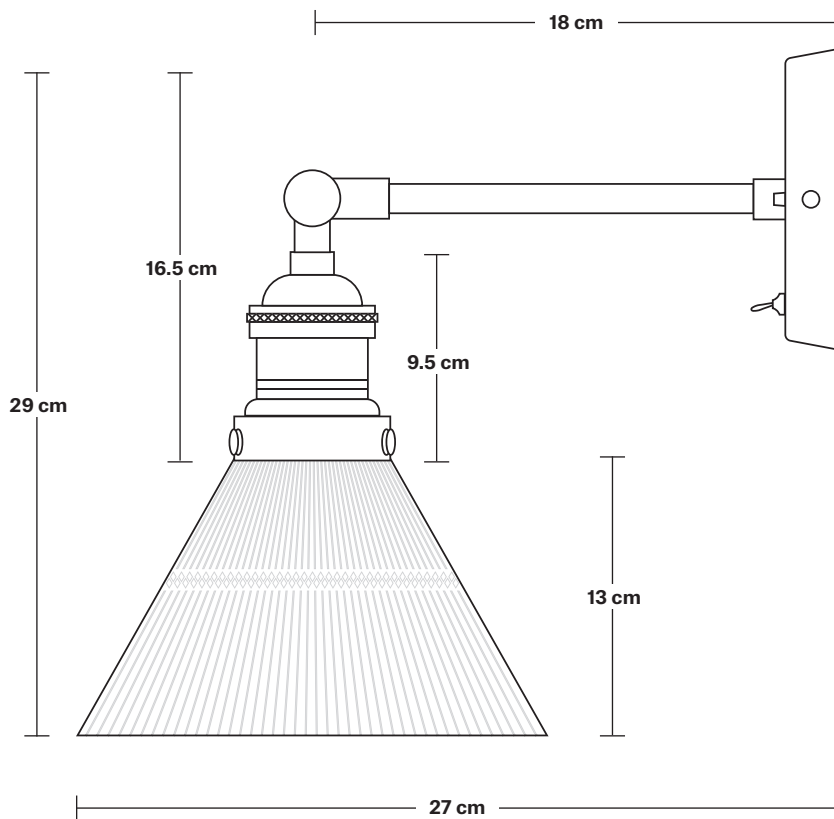

Brooklyn Glass Funnel Wall Light - 7 Inch

Product Code: BR-GLFWL7

H: 29.5 cm x W: 18 cm x D: 27 cm

SPECIFICATIONS

We meet all UK and EU lighting and safety regulations.

Our products are hand finished to ensure an authentic vintage look and therefore they may vary slightly from those shown in the images.

Bulb required: Standard screw (E27) fitting, max 40W.

Shade weight: 0.6 kg | **Holder weight:** 0.5 kg

Maximum weight: 1.1 kg

INFORMATION

Finishes: Glass.

Ready to be installed, installation required.

Wall mount screws not included.

Holder Diameter: 6 cm / 2.5"

Holder Height: 18 cm / 7.1"

Wall Rose Diameter: 12 cm / 4.9"

Wall Rose Height: 2 cm / 0.8"

INDUSTVILLE

Brooklyn Wall Light Holder

Product Code: BR-WL

H: 18 cm x W: 12 cm x D: 20 cm

DIMENSIONS

Holder Diameter: 6 cm / 2.5"

Holder Height: 18 cm / 7.1"

Projection: 20 cm / 7.9"

Ceiling Rose Diameter: 12 cm / 4.9"

Ceiling Rose Depth: 2 cm / 0.8"

INDUSTVILLE

Glass Funnel - 7 Inch - Shade Only