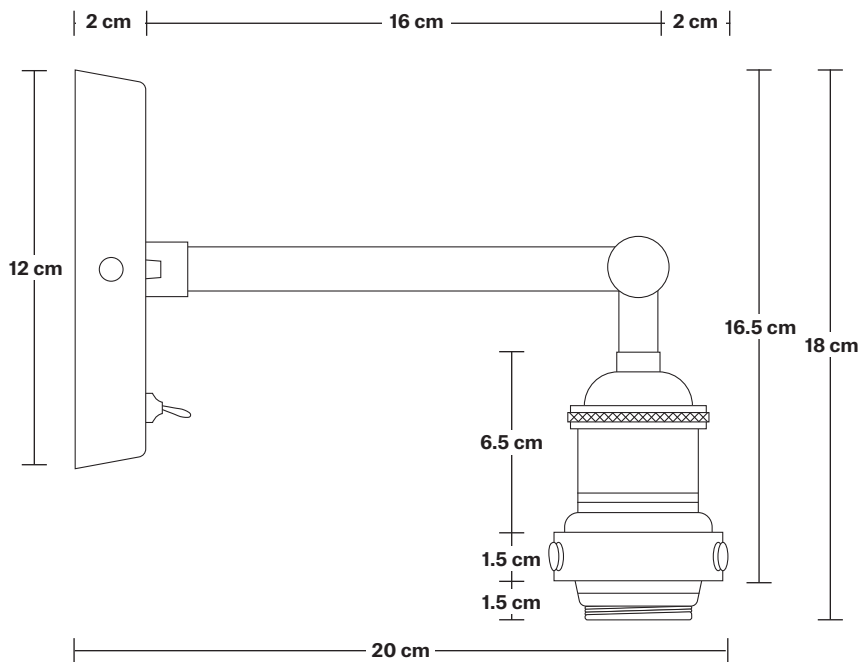

Brooklyn Glass Funnel Wall Light - 7 Inch

Product Code: BR-GLFWL7

H: 29.5 cm x W: 18 cm x D: 27 cm

SPECIFICATIONS

We meet all UK and EU lighting and safety regulations.

Our products are hand finished to ensure an authentic vintage look and therefore they may vary slightly from those shown in the images.

The lights can be operated by both the flick switch or the main switch.

Holders available: Brass, Pewter and Copper.

Wall mount: Pewter.

DIMENSIONS

Shade Diameter: 18 cm / 7"

Shade Height (no holder): 13 cm / 5.3"

Holder Diameter: 6 cm / 2.5"

Holder Height: 18 cm / 7.1"

Wall Rose Diameter: 12 cm / 4.9"

Wall Rose Height: 2 cm / 0.8"

INDUSTVILLE

Brooklyn Wall Light Holder

Product Code: BR-WL

H: 18 cm x W: 12 cm x D: 20 cm

DIMENSIONS

Holder Diameter: 6 cm / 2.5"

Holder Height: 18 cm / 7.1"

Projection: 20 cm / 7.9"

Ceiling Rose Diameter: 12 cm / 4.9"

Ceiling Rose Depth: 2 cm / 0.8"

INDUSTVILLE

Glass Funnel - 7 Inch - Shade Only