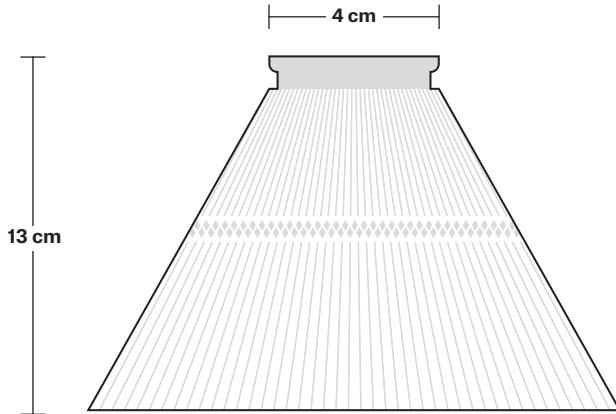

DIMENSIONS

Holder Diameter: 6 cm / 2.5"

Holder Height: 18 cm / 7.1"

Projection: 20 cm / 7.9"

Ceiling Rose Diameter: 12 cm / 4.9"

Ceiling Rose Depth: 2 cm / 0.8"

INDUSTVILLE

Glass Funnel - 7 Inch - Shade Only

Holder Height: 18 cm / 7.1"

Wall Rose Diameter: 12 cm / 4.9"

Wall Rose Height: 2 cm / 0.8"

INDUSTVILLE

Brooklyn Wall Holder With Plug

Product Code: BR-WL-FLWP

H: 18 cm x W: 12 cm x D: 20 cm

SPECIFICATIONS

Plug: UK AC power plug BS1362

DIMENSIONS

Holder Diameter: 6 cm / 2.5"

Holder Height: 18 cm / 7.1"

Projection: 20 cm / 7.9"

Wall Rose Diameter: 12 cm / 4.9"

Wall Rose Depth: 2 cm / 0.8"

INDUSTVILLE

Glass Funnel - 7 Inch - Shade Only

Product Code: GLF7-SO

H: 13 cm x W: 18 cm x D: 18 cm

18 cm

SPECIFICATIONS

We meet all UK and EU lighting and safety regulations.

Our products are hand finished to ensure an authentic vintage look and therefore they may vary slightly from those shown in the images.