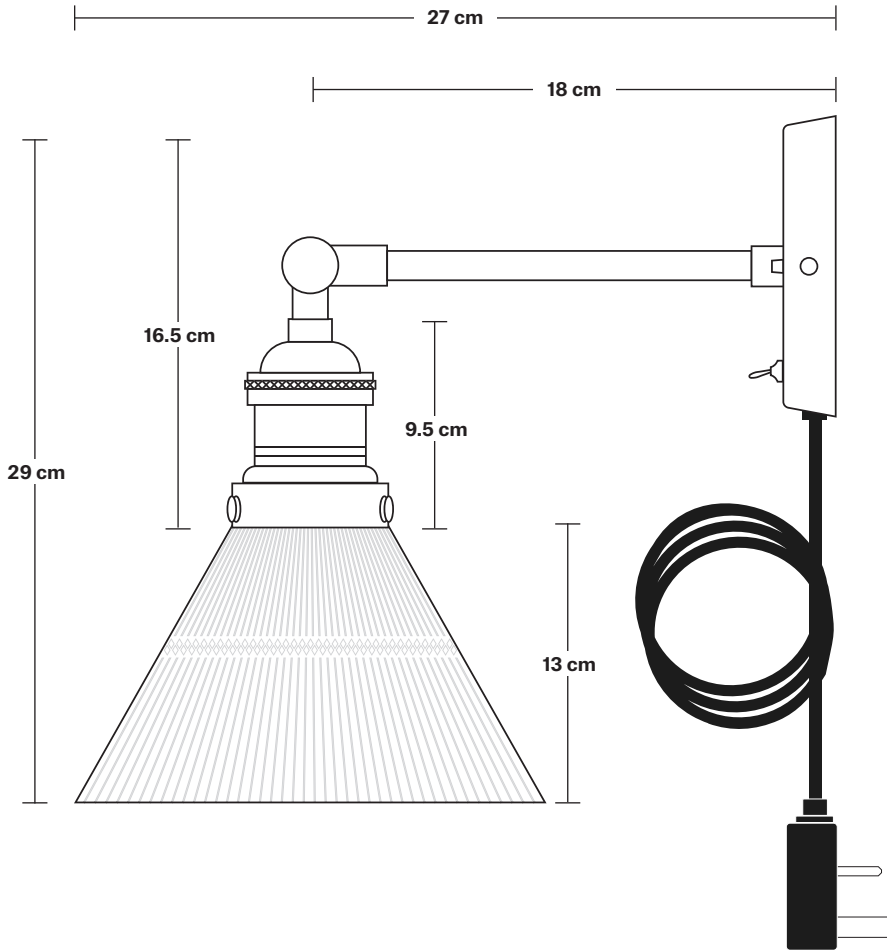

Brooklyn Glass Funnel Wall Light - 7 Inch - With Plug

Product Code: BR-GLFWL7-FLWP

H: 29.5 cm x W: 18 cm x D: 27 cm

SPECIFICATIONS

We meet all UK and EU lighting and safety regulations.

Our products are hand finished to ensure an authentic vintage look and therefore they may vary slightly from those shown in the images.

Bulb required: Standard screw (E27) fitting, max 40W.

Shade weight: 0.6 kg | **Holder weight:** 0.7 kg

Maximum weight: 1.3 kg

INFORMATION

Finishes: Glass.

The lights can be operated by both the flick switch or the main switch.

Holders available: Brass, Pewter, Copper.

Wall rose: Pewter.

Flex: 1.3m Black Twisted Fabric Flex.

Plug: UK AC power plug BS1362

DIMENSIONS

Shade Diameter: 18 cm / 7"

Shade Height (no holder): 13 cm / 5.3"

Holder Diameter: 6 cm / 2.5"

Holder Height: 18 cm / 7.1"

Wall Rose Diameter: 12 cm / 4.9"

Wall Rose Height: 2 cm / 0.8"

INDUSTVILLE