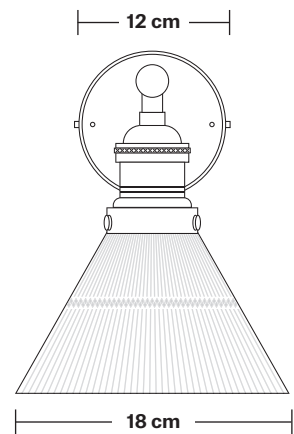

Brooklyn Glass Funnel Wall Light - 7 Inch - With Plug

Product Code: BR-GLFWL7-FLWP

H: 29.5 cm x W: 18 cm x D: 27 cm

SPECIFICATIONS

We meet all UK and EU lighting and safety regulations.

Our products are hand finished to ensure an authentic vintage look and therefore they may vary slightly from those shown in the images.

Bulb required: Standard screw (E27) fitting, max 40W.

Shade weight: 0.6 kg | **Holder weight:** 0.7 kg

Maximum weight: 1.3 kg

INFORMATION

Finishes: Glass.

The lights can be operated by both the flick switch or the main switch.

Holders available: Brass, Pewter, Copper.

Wall rose: Pewter.

Flex: 1.3m Black Twisted Fabric Flex.

Plug: UK AC power plug BS1362

DIMENSIONS

Shade Diameter: 18 cm / 7"

Shade Height (no holder): 13 cm / 5.3"

Holder Diameter: 6 cm / 2.5"

Holder Height: 18 cm / 7.1"

Wall Rose Diameter: 12 cm / 4.9"

Wall Rose Height: 2 cm / 0.8"

INDUSTVILLE