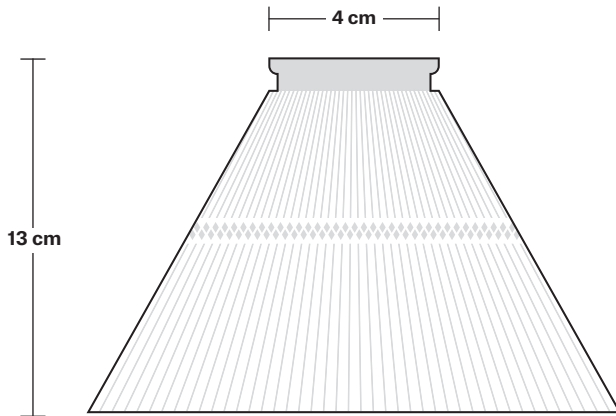

Brooklyn Glass Funnel Wall Light - 7 Inch

Product Code: BR-GLFWL7

H: 29.5 cm x W: 18 cm x D: 27 cm

SPECIFICATIONS

We meet all UK and EU lighting and safety regulations.

Our products are hand finished to ensure an authentic vintage look and therefore they may vary slightly from those shown in the images.

Holder Diameter: 6 cm / 2.5"

Holder Height: 18 cm / 7.1"

Wall Rose Diameter: 12 cm / 4.9"

Wall Rose Height: 2 cm / 0.8"

INDUSTVILLE

Brooklyn Wall Light Holder

Product Code: BR-WL

H: 18 cm x W: 12 cm x D: 20 cm

DIMENSIONS

Holder Diameter: 6 cm / 2.5"

Holder Height: 18 cm / 7.1"

Projection: 20 cm / 7.9"

Ceiling Rose Diameter: 12 cm / 4.9"

Ceiling Rose Depth: 2 cm / 0.8"

INDUSTVILLE

Glass Funnel - 7 Inch - Shade Only

Product Code: GLF7-SO

H: 13 cm x W: 18 cm x D: 18 cm

18 cm

SPECIFICATIONS

We meet all UK and EU lighting and safety regulations.

Our products are hand finished to ensure an authentic vintage look and therefore they may vary slightly from those shown in the images.