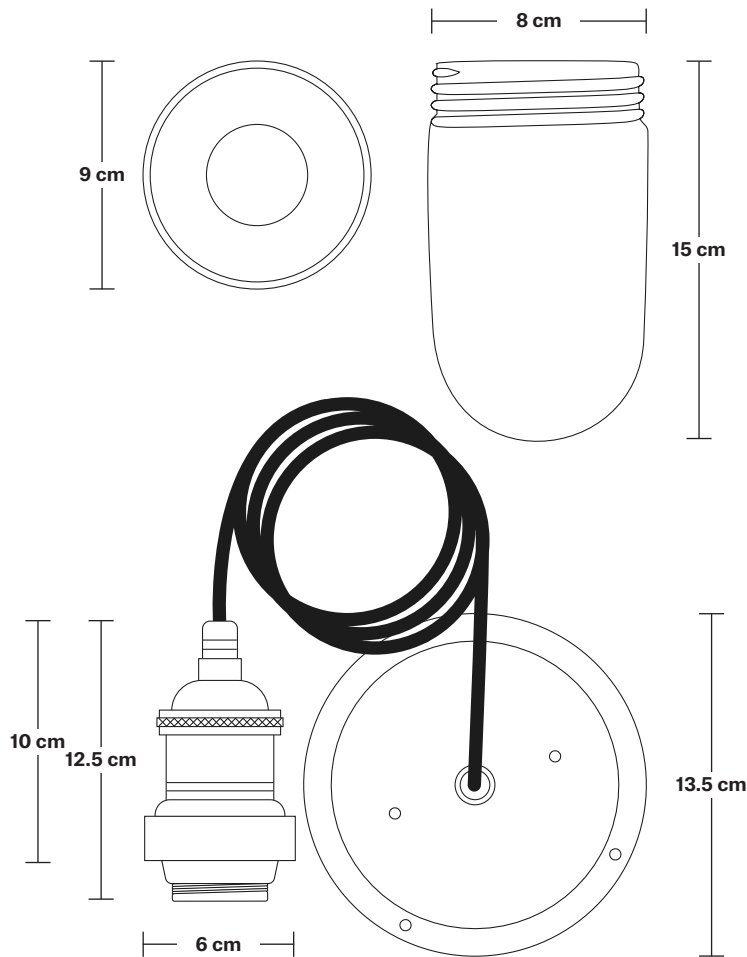

## DIMENSIONS

Shade Diameter: 44 cm / 17.3"

Shade Height (no holder): 24.5 cm / 9.6"

## DIMENSIONS

Shade Diameter: 44 cm / 17.3"

Shade Height (no holder): 24.5 cm / 9.6"

Holder Diameter: 6 cm / 2.5"

Holder Height: 11 cm / 4.3"

Ceiling Rose Diameter: 12 cm / 4.9"

Ceiling Rose Height: 2 cm / 0.8"

# Brooklyn Outdoor & Bathroom Cord Set ES E27 Bulb Holder

Product Code: BR-IP65-CS

H: 115.5 cm x W: 13.5 cm x D: 13.5 cm

## DIMENSIONS

Bulb Holder Diameter: 6 cm / 2.5"

Bulb Holder Height: 12.5 cm / 4.3"

Ceiling Rose Diameter: 13.5 cm / 5.3"

Ceiling Rose Height: 3 cm / 1.2"

Full Drop: 115.5 cm / 45.5"