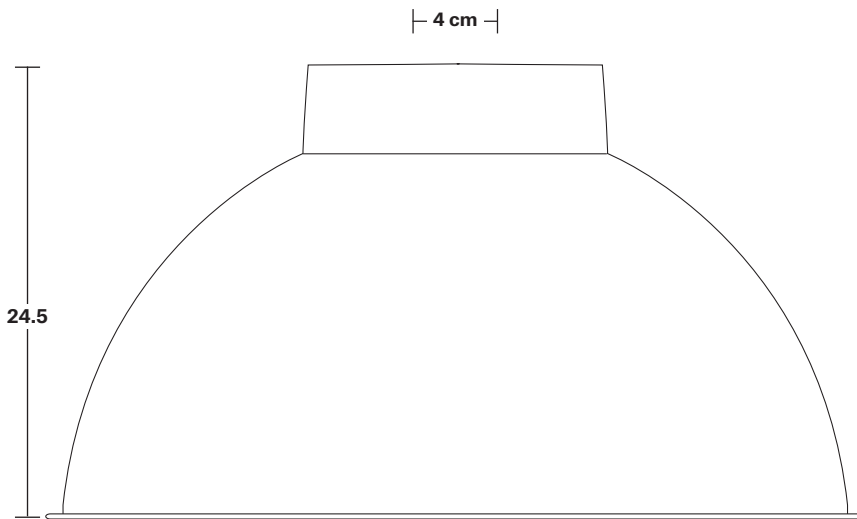

Dome - 17 Inch - Shade Only

Product Code: D17-SO

H: 24.5 cm x W: 44 cm x D: 44 cm

SPECIFICATIONS

We meet all UK and EU lighting and safety regulations.

Our products are hand finished to ensure an authentic vintage look and therefore they may vary slightly from those shown in the images.

Shade weight: 1.3kg

INFORMATION

Finishes: Brass, Pewter, Copper & Pewter, Brass & Pewter.

DIMENSIONS

Shade Diameter: 44 cm / 17.3"

Shade Height (no holder): 24.5 cm / 9.6"