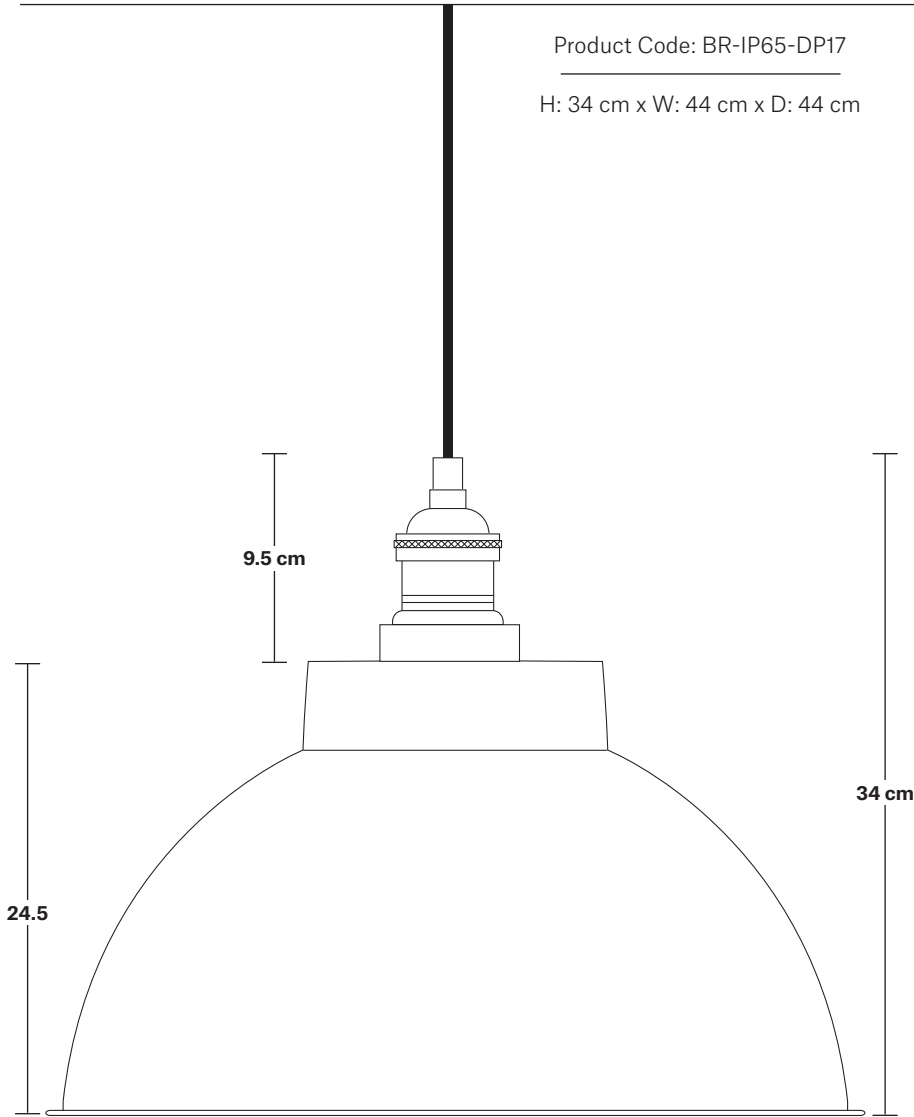

# Brooklyn Outdoor & Bathroom Dome Pendant - 17 Inch

Product Code: BR-IP65-DP17

H: 34 cm x W: 44 cm x D: 44 cm

## DIMENSIONS

Shade Diameter: 44 cm / 17.3"

Shade Height (no holder): 24.5 cm / 9.6"

Holder Diameter: 6 cm / 2.5"

Holder Height: 11 cm / 4.3"

Ceiling Rose Diameter: 12 cm / 4.9"

Ceiling Rose Height: 2 cm / 0.8"