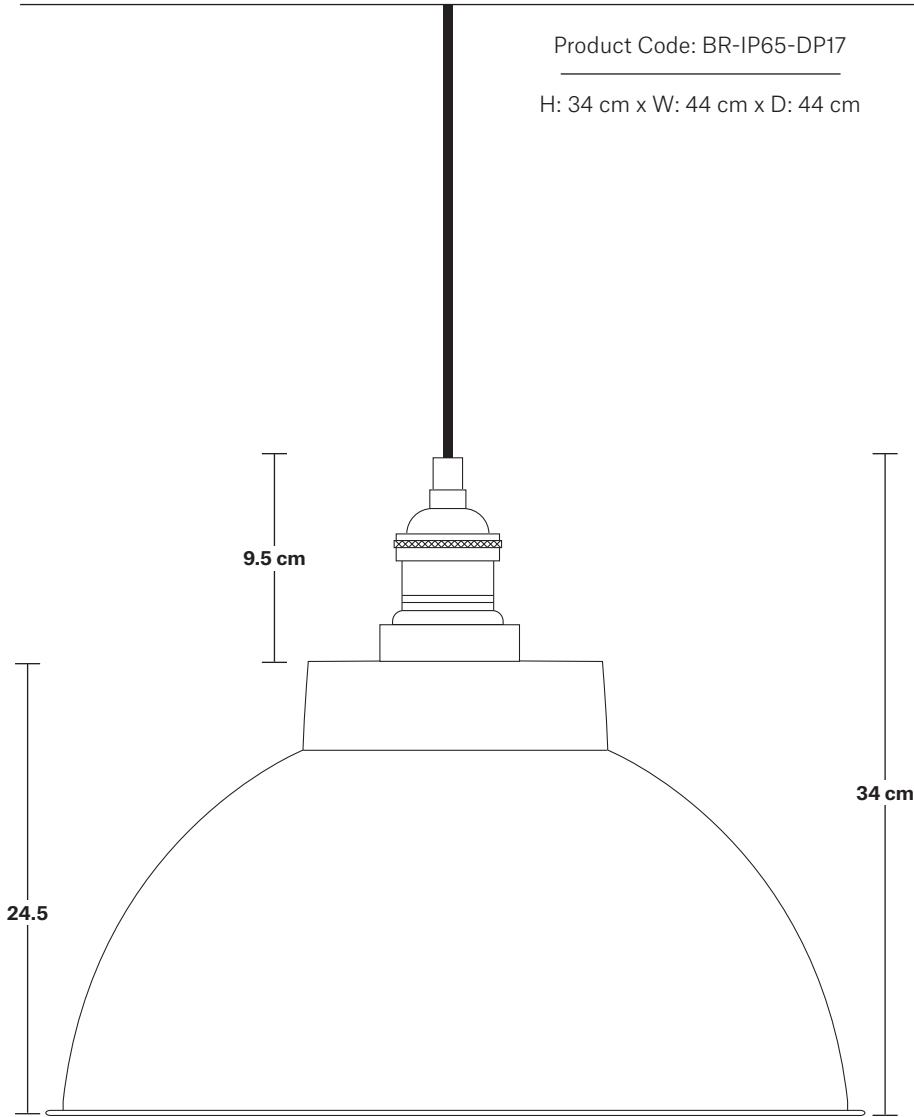

Brooklyn Outdoor & Bathroom Dome Pendant - 17 Inch

Product Code: BR-IP65-DP17

H: 34 cm x W: 44 cm x D: 44 cm

SPECIFICATIONS

We meet all UK and EU lighting and safety regulations.

Our products are hand finished to ensure an authentic vintage look and therefore they may vary slightly from those shown in the images.

Bulb required: Standard screw (E27) fitting, max 40W.

Shade weight: 1.3kg | **Holder weight:** 0.5kg

Maximum weight: 1.8 kg

INFORMATION

Finishes: Brass, Pewter, Copper & Pewter, Brass & Pewter.

Ready to be installed, installation required.

Wall mount screws not included.

Holders available: Brass, Pewter, Copper, Pewter Chain Holder.

Flex: 1m Black Round Fabric Flex.

Ceiling Rose: Pewter.

IP rating: IP65 with glass (Tube, Globe)

DIMENSIONS

Shade Diameter: 44 cm / 17.3"

Shade Height (no holder): 24.5 cm / 9.6"

Holder Diameter: 6 cm / 2.5"

Holder Height: 11 cm / 4.3"

Ceiling Rose Diameter: 12 cm / 4.9"

Ceiling Rose Height: 2 cm / 0.8"