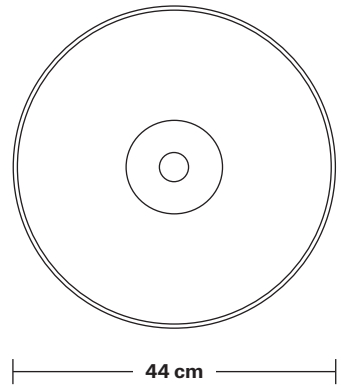

Brooklyn Outdoor & Bathroom Dome Pendant - 17 Inch

Product Code: BR-IP65-DP17

H: 34 cm x W: 44 cm x D: 44 cm

SPECIFICATIONS

We meet all UK and EU lighting and safety regulations.

Our products are hand finished to ensure an authentic vintage look and therefore they may vary slightly from those shown in the images.

Bulb required: Standard screw (E27) fitting, max 40W.

Shade weight: 1.3kg | **Holder weight:** 0.5kg

Maximum weight: 1.8 kg

INFORMATION

Finishes: Brass, Pewter, Copper & Pewter, Brass & Pewter.

Ready to be installed, installation required.

Wall mount screws not included.

Holders available: Brass, Pewter, Copper, Pewter Chain Holder.

Flex: 1m Black Round Fabric Flex.

Ceiling Rose: Pewter.

IP rating: IP65 with glass (Tube, Globe)

DIMENSIONS

Shade Diameter: 44 cm / 17.3"

Shade Height (no holder): 24.5 cm / 9.6"

Holder Diameter: 6 cm / 2.5"

Holder Height: 11 cm / 4.3"

Ceiling Rose Diameter: 12 cm / 4.9"

Ceiling Rose Height: 2 cm / 0.8"