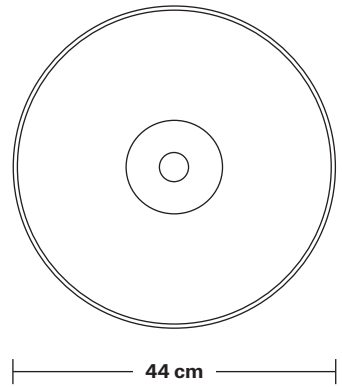

# Brooklyn Outdoor & Bathroom Dome Pendant - 17 Inch

Product Code: BR-IP65-DP17

H: 34 cm x W: 44 cm x D: 44 cm

## DIMENSIONS

Shade Diameter: 44 cm / 17.3"

Shade Height (no holder): 24.5 cm / 9.6"

Holder Diameter: 6 cm / 2.5"

Holder Height: 11 cm / 4.3"

Ceiling Rose Diameter: 12 cm / 4.9"

Ceiling Rose Height: 2 cm / 0.8"