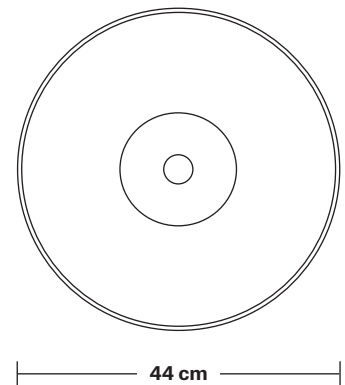

## DIMENSIONS

Bulb Holder Diameter: 6 cm / 2.5"

Bulb Holder Height: 12.5 cm / 4.3"

Ceiling Rose Diameter: 13.5 cm / 5.3"

Ceiling Rose Height: 3 cm / 1.2"

Full Drop: 115.5 cm / 45.5"

# Dome - 17 Inch - Shade Only

Product Code: D17-SO

H: 24.5 cm x W: 44 cm x D: 44 cm