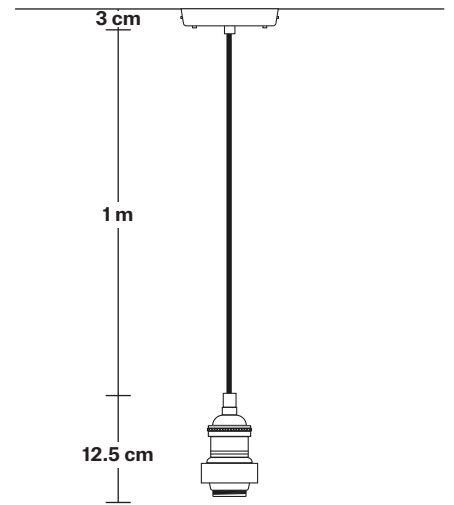

# Brooklyn Outdoor & Bathroom Dome Pendant - 17 Inch

Product Code: BR-IP65-DP17

H: 34 cm x W: 44 cm x D: 44 cm

## DIMENSIONS

Shade Diameter: 44 cm / 17.3"

Shade Height (no holder): 24.5 cm / 9.6"

Holder Diameter: 6 cm / 2.5"

Holder Height: 11 cm / 4.3"

Ceiling Rose Diameter: 12 cm / 4.9"

Ceiling Rose Height: 2 cm / 0.8"

## DIMENSIONS

Bulb Holder Diameter: 6 cm / 2.5"

Bulb Holder Height: 12.5 cm / 4.3"

Ceiling Rose Diameter: 13.5 cm / 5.3"

Ceiling Rose Height: 3 cm / 1.2"

Full Drop: 115.5 cm / 45.5"

# Brooklyn Outdoor & Bathroom Cord Set ES E27 Bulb Holder - Globe Glass

Product Code: BR-IP65-CS-GLG

H: 115.5 cm x W: 15 cm x D: 15 cm