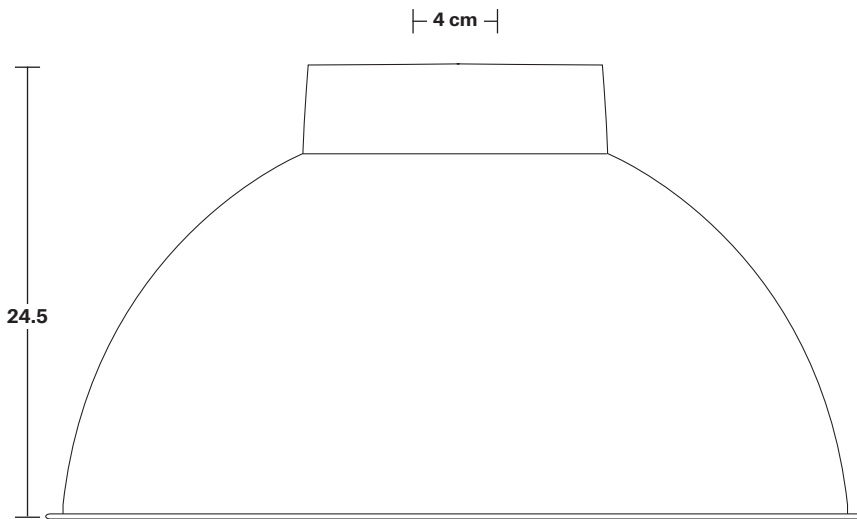

## DIMENSIONS

Shade Diameter: 44 cm / 17.3"

Shade Height (no holder): 24.5 cm / 9.6"

Holder Diameter: 6 cm / 2.5"

Holder Height: 11 cm / 4.3"

Ceiling Rose Diameter: 12 cm / 4.9"

Ceiling Rose Height: 2 cm / 0.8"

## DIMENSIONS

Bulb Holder Diameter: 6 cm / 2.5"

Bulb Holder Height: 12.5 cm / 4.3"

Ceiling Rose Diameter: 13.5 cm / 5.3"

Ceiling Rose Height: 3 cm / 1.2"

Full Drop: 115.5 cm / 45.5"

# Dome - 17 Inch - Shade Only

Product Code: D17-SO

H: 24.5 cm x W: 44 cm x D: 44 cm