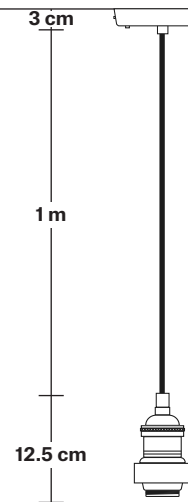

DIMENSIONS

Bulb Holder Diameter: 6 cm / 2.5"

Bulb Holder Height: 12.5 cm / 4.3"

Ceiling Rose Diameter: 13.5 cm / 5.3"

Ceiling Rose Height: 3 cm / 1.2"

Full Drop: 115.5 cm / 45.5"

Dome - 8 Inch - Shade Only

Product Code: D8-SO

Holder Diameter: 6 cm / 2.5"

Holder Height: 12.5 cm / 4.3"

Ceiling Rose Diameter: 13.5 cm / 5.3"

Ceiling Rose Height: 3 cm / 1.2"

INDUSTVILLE

Brooklyn Outdoor & Bathroom Cord Set ES E27 Bulb Holder

Product Code: BR-IP65-CS

H: 115.5 cm x W: 13.5 cm x D: 13.5 cm

SPECIFICATIONS

We meet all UK and EU lighting and safety regulations.

Our products are hand finished to ensure an authentic vintage look and therefore they may vary slightly from those shown in the images.