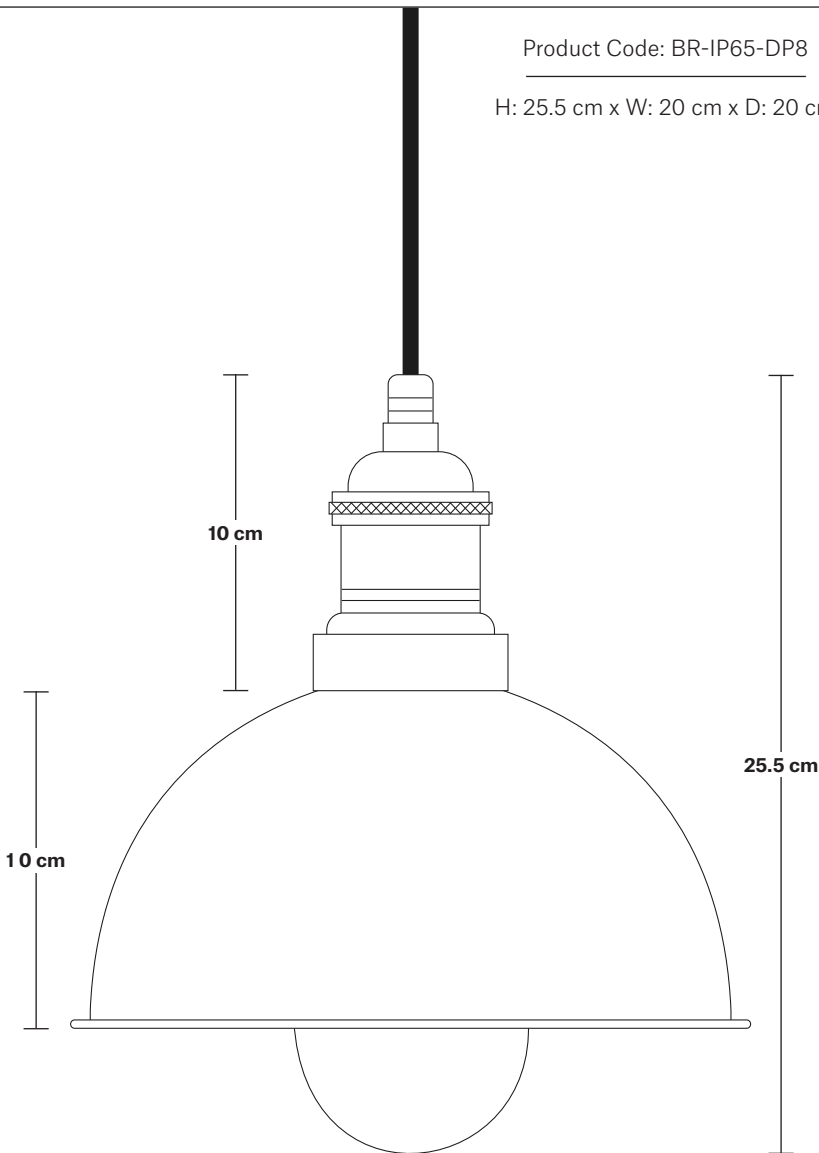

Brooklyn Outdoor & Bathroom Dome Pendant - 8 Inch

Product Code: BR-IP65-DP8

H: 25.5 cm x W: 20 cm x D: 20 cm

SPECIFICATIONS

We meet all UK and EU lighting and safety regulations.

Our products are hand finished to ensure an authentic vintage look and therefore they may vary slightly from those shown in the images.

Bulb required: Standard screw (E27) fitting, max 40W.

Shade weight: 0.4 kg | **Holder weight:** 0.8 kg

Maximum weight: 1.2 kg

INFORMATION

Finishes: Brass, Copper, Pewter & Copper, Pewter & Brass.

Ready to be installed, installation required.

Wall mount screws not included.

Holders available: Brass, Pewter, Copper.

Flex: 1m Black Round Plastic Flex.

Ceiling rose: Pewter.

IP rating: IP65 with glass

DIMENSIONS

Shade Diameter: 20 cm / 8"

Shade Height: 10 cm / 4"

Holder Diameter: 6 cm / 2.5"

Holder Height: 12.5 cm / 4.3"

Ceiling Rose Diameter: 13.5 cm / 5.3"

Ceiling Rose Height: 3 cm / 1.2"

INDUSTVILLE