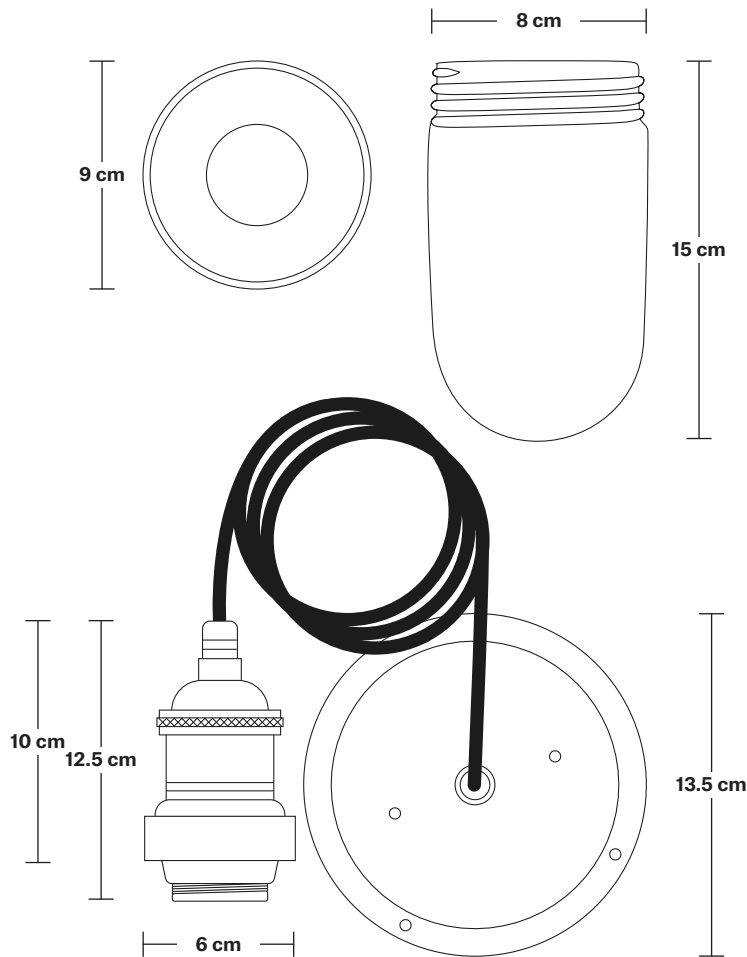

Wall mount screws not included.

Holders available: Brass, Pewter, Copper.

Flex: 1m Black Round Plastic Flex.

Ceiling rose: Pewter.

IP rating: IP65 with glass

DIMENSIONS

Shade Diameter: 20 cm / 8"

Shade Height: 10 cm / 4"

Holder Diameter: 6 cm / 2.5"

Holder Height: 12.5 cm / 4.3"

Ceiling Rose Diameter: 13.5 cm / 5.3"

Ceiling Rose Height: 3 cm / 1.2"

INDUSTVILLE

Brooklyn Outdoor & Bathroom Cord Set ES E27 Bulb Holder

Product Code: BR-IP65-CS

H: 115.5 cm x W: 13.5 cm x D: 13.5 cm

SPECIFICATIONS

We meet all UK and EU lighting and safety regulations.

Our products are hand finished to ensure an authentic vintage look and therefore they may vary slightly from those shown in the images.

DIMENSIONS

Bulb Holder Diameter: 6 cm / 2.5"

Bulb Holder Height: 12.5 cm / 4.3"

Ceiling Rose Diameter: 13.5 cm / 5.3"

Ceiling Rose Height: 3 cm / 1.2"

Full Drop: 115.5 cm / 45.5"

Dome - 8 Inch - Shade Only

Product Code: D8-SO