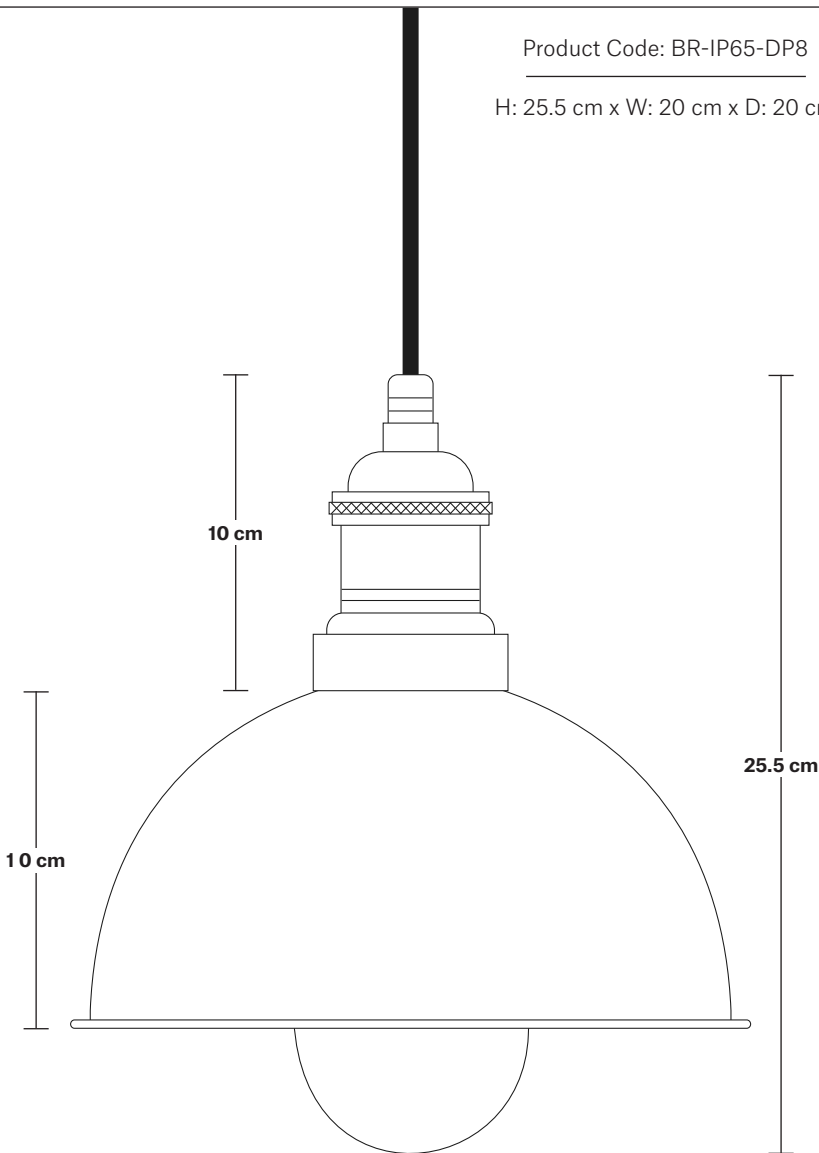

Brooklyn Outdoor & Bathroom Dome Pendant - 8 Inch

Product Code: BR-IP65-DP8

H: 25.5 cm x W: 20 cm x D: 20 cm

SPECIFICATIONS

We meet all UK and EU lighting and safety regulations.

Our products are hand finished to ensure an authentic vintage look and therefore they may vary slightly from those shown in the images.

Bulb required: Standard screw (E27) fitting, max 40W.

Shade weight: 0.4 kg | **Holder weight:** 0.8 kg

Maximum weight: 1.2 kg

INFORMATION

Finishes: Brass, Copper, Pewter & Copper, Pewter & Brass.

Ready to be installed, installation required.

Wall mount screws not included.

Holders available: Brass, Pewter, Copper.

Flex: 1m Black Round Plastic Flex.

Ceiling rose: Pewter.

IP rating: IP65 with glass

DIMENSIONS

Shade Diameter: 20 cm / 8"

Shade Height: 10 cm / 4"

Holder Diameter: 6 cm / 2.5"

Holder Height: 12.5 cm / 4.3"

Ceiling Rose Diameter: 13.5 cm / 5.3"

Ceiling Rose Height: 3 cm / 1.2"

INDUSTVILLE

Brooklyn Outdoor & Bathroom Cord Set ES E27 Bulb Holder

Product Code: BR-IP65-CS