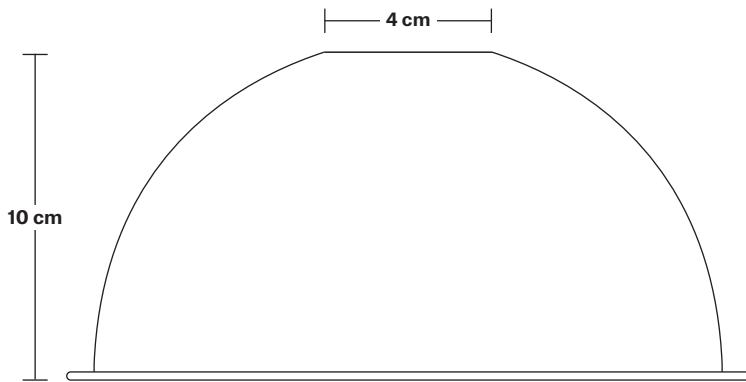

DIMENSIONS

Bulb Holder Diameter: 6 cm / 2.5"

Bulb Holder Height: 12.5 cm / 4.3"

Ceiling Rose Diameter: 13.5 cm / 5.3"

Ceiling Rose Height: 3 cm / 1.2"

Full Drop: 115.5 cm / 45.5"

Dome - 8 Inch - Shade Only

Product Code: D8-SO

H: 115.5 cm x W: 13.5 cm x D: 13.5 cm

SPECIFICATIONS

We meet all UK and EU lighting and safety regulations.

Our products are hand finished to ensure an authentic vintage look and therefore they may vary slightly from those shown in the images.

H: 10 cm x W: 20 cm x D: 20 cm

SPECIFICATIONS

We meet all UK and EU lighting and safety regulations.

Our products are hand finished to ensure an authentic vintage look and therefore they may vary slightly from those shown in the images.