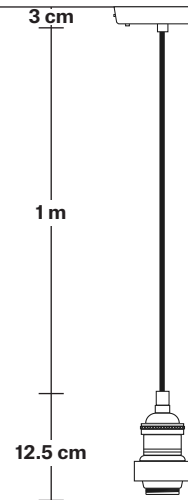

DIMENSIONS

Bulb Holder Diameter: 6 cm / 2.5"

Bulb Holder Height: 12.5 cm / 4.3"

Ceiling Rose Diameter: 13.5 cm / 5.3"

Ceiling Rose Height: 3 cm / 1.2"

Full Drop: 115.5 cm / 45.5"

Dome - 8 Inch - Shade Only

Product Code: D8-SO

Holder Diameter: 6 cm / 2.5"

Holder Height: 12.5 cm / 4.3"

Ceiling Rose Diameter: 13.5 cm / 5.3"

Ceiling Rose Height: 3 cm / 1.2"

INDUSTVILLE

Brooklyn Outdoor & Bathroom Cord Set ES E27 Bulb Holder

Product Code: BR-IP65-CS

H: 115.5 cm x W: 13.5 cm x D: 13.5 cm

SPECIFICATIONS

We meet all UK and EU lighting and safety regulations.

Our products are hand finished to ensure an authentic vintage look and therefore they may vary slightly from those shown in the images.