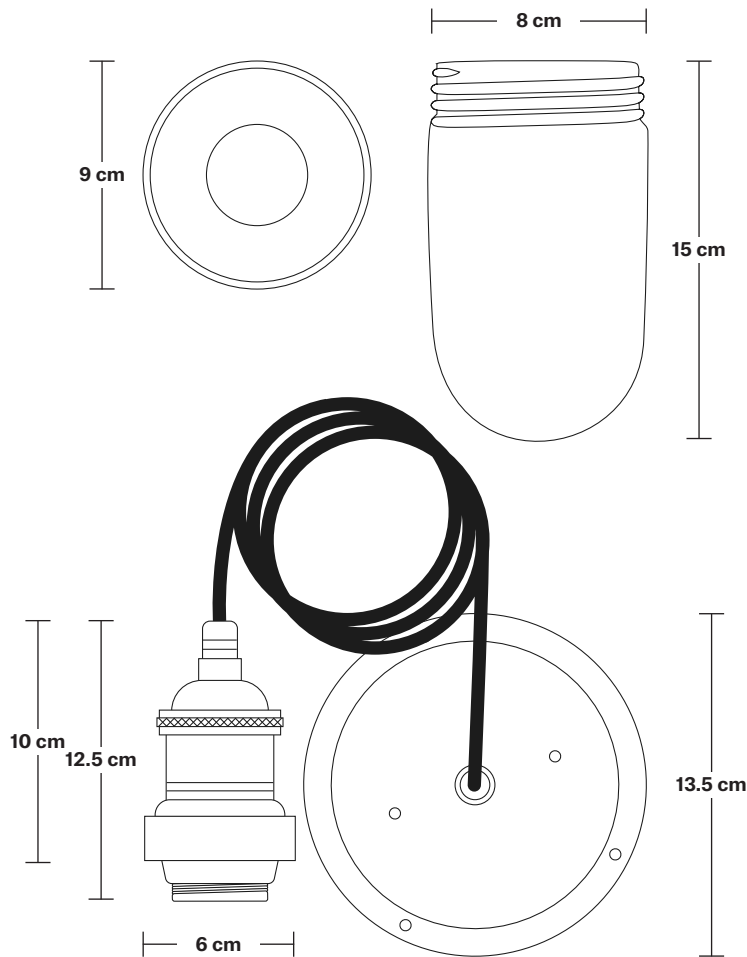

Brooklyn Outdoor & Bathroom Dome Pendant - 8 Inch

Product Code: BR-IP65-DP8

H: 25.5 cm x W: 20 cm x D: 20 cm

SPECIFICATIONS

We meet all UK and EU lighting and safety regulations.

Our products are hand finished to ensure an authentic vintage look and therefore they may vary slightly from those shown in the images.

Wall mount screws not included.

Holders available: Brass, Pewter, Copper.

Flex: 1m Black Round Plastic Flex.

Ceiling rose: Pewter.

IP rating: IP65 with glass

DIMENSIONS

Shade Diameter: 20 cm / 8"

Shade Height: 10 cm / 4"

Holder Diameter: 6 cm / 2.5"

Holder Height: 12.5 cm / 4.3"

Ceiling Rose Diameter: 13.5 cm / 5.3"

Ceiling Rose Height: 3 cm / 1.2"

INDUSTVILLE

Brooklyn Outdoor & Bathroom Cord Set ES E27 Bulb Holder

Product Code: BR-IP65-CS

H: 115.5 cm x W: 13.5 cm x D: 13.5 cm

SPECIFICATIONS

We meet all UK and EU lighting and safety regulations.

Our products are hand finished to ensure an authentic vintage look and therefore they may vary slightly from those shown in the images.