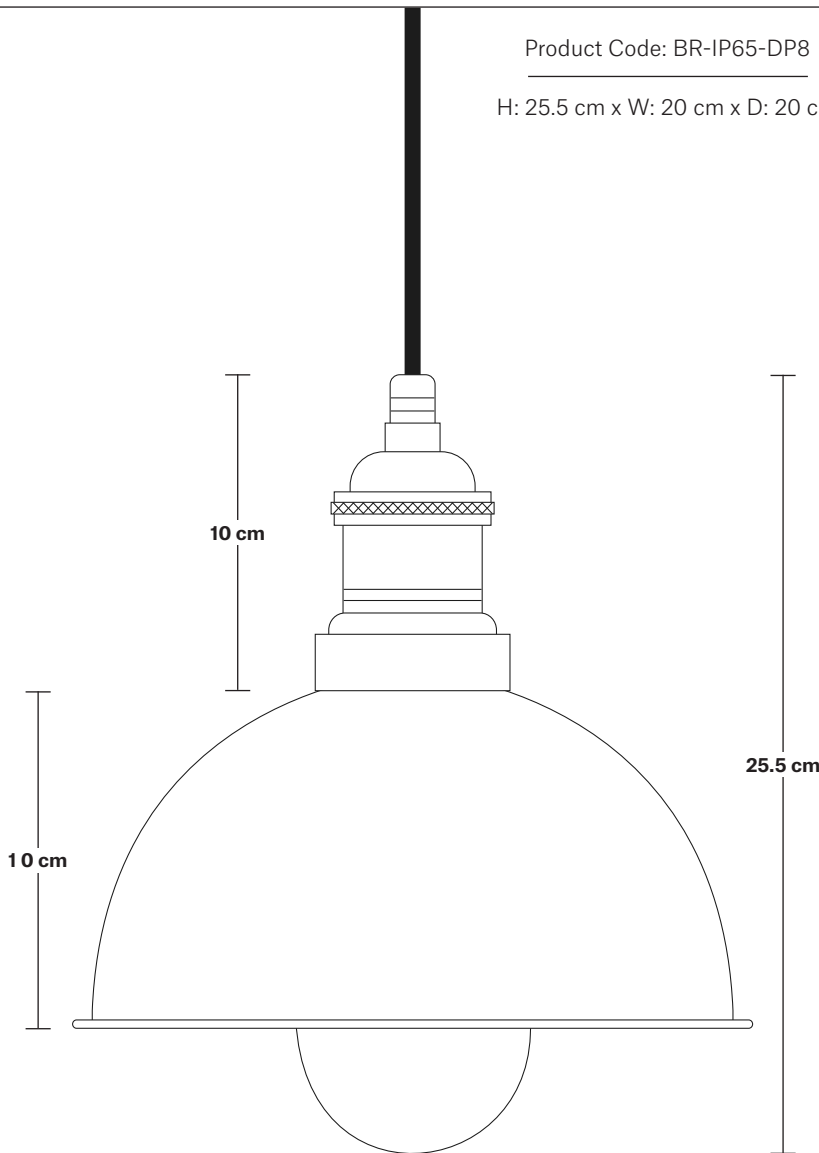

Brooklyn Outdoor & Bathroom Dome Pendant - 8 Inch

Product Code: BR-IP65-DP8

H: 25.5 cm x W: 20 cm x D: 20 cm

SPECIFICATIONS

We meet all UK and EU lighting and safety regulations.

Our products are hand finished to ensure an authentic vintage look and therefore they may vary slightly from those shown in the images.

Bulb required: Standard screw (E27) fitting, max 40W.

Shade weight: 0.4 kg | **Holder weight:** 0.8 kg

Maximum weight: 1.2 kg

INFORMATION

Finishes: Brass, Copper, Pewter & Copper, Pewter & Brass.

Ready to be installed, installation required.

Wall mount screws not included.

Holders available: Brass, Pewter, Copper.

Flex: 1m Black Round Plastic Flex.

Ceiling rose: Pewter.

IP rating: IP65 with glass

DIMENSIONS

Shade Diameter: 20 cm / 8"

Shade Height: 10 cm / 4"

Holder Diameter: 6 cm / 2.5"

Holder Height: 12.5 cm / 4.3"

Ceiling Rose Diameter: 13.5 cm / 5.3"

Ceiling Rose Height: 3 cm / 1.2"

INDUSTVILLE