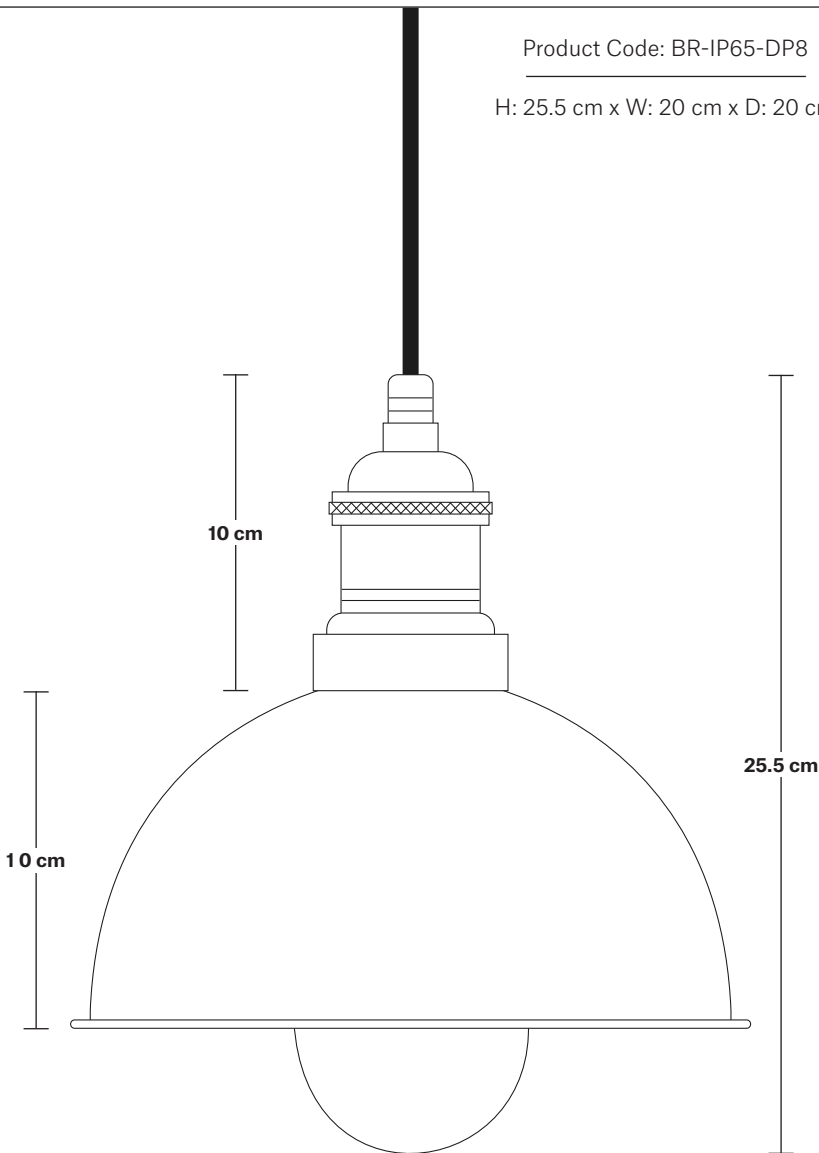

DIMENSIONS

Bulb Holder Diameter: 6 cm / 2.5"

Bulb Holder Height: 12.5 cm / 4.3"

Ceiling Rose Diameter: 13.5 cm / 5.3"

Ceiling Rose Height: 3 cm / 1.2"

Full Drop: 115.5 cm / 45.5"

Dome - 8 Inch - Shade Only

Product Code: D8-SO

Shade weight: 0.4 kg

INFORMATION

Finishes: Brass, Pewter, Copper, Copper & Pewter, Brass & Pewter.

DIMENSIONS

Shade Diameter: 20 cm / 8"

Shade Height: 10 cm / 4"

Brooklyn Outdoor & Bathroom Dome Pendant - 8 Inch - Copper

Brooklyn Outdoor & Bathroom Dome Pendant - 8 Inch - Copper

Brooklyn Outdoor & Bathroom Dome Pendant - 8 Inch - Copper - Pewter Holder

BR-IP65-DP8-C-PH

Brooklyn Outdoor & Bathroom Dome Pendant - 8 Inch - Copper - Copper Holder

BR-IP65-DP8-C-CH

Brooklyn Outdoor & Bathroom Dome Pendant - 8 Inch

Product Code: BR-IP65-DP8

H: 25.5 cm x W: 20 cm x D: 20 cm

SPECIFICATIONS

We meet all UK and EU lighting and safety regulations.

Our products are hand finished to ensure an authentic vintage look and therefore they may vary slightly from those shown in the images.