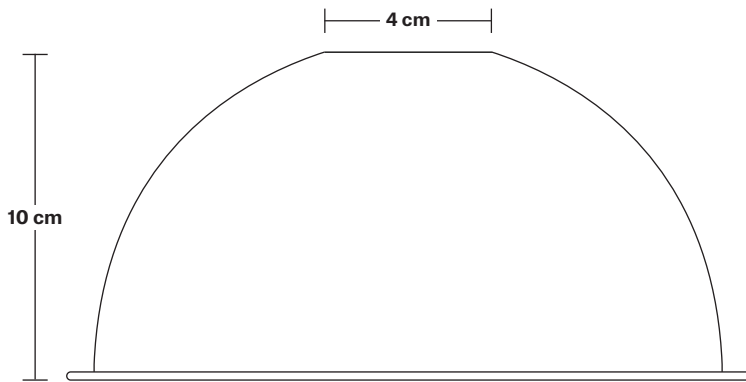

H: 115.5 cm x W: 13.5 cm x D: 13.5 cm

SPECIFICATIONS

We meet all UK and EU lighting and safety regulations.

Our products are hand finished to ensure an authentic vintage look and therefore they may vary slightly from those shown in the images.

DIMENSIONS

Bulb Holder Diameter: 6 cm / 2.5"

Bulb Holder Height: 12.5 cm / 4.3"

Ceiling Rose Diameter: 13.5 cm / 5.3"

Ceiling Rose Height: 3 cm / 1.2"

Full Drop: 115.5 cm / 45.5"

Dome - 8 Inch - Shade Only

Product Code: D8-SO

H: 10 cm x W: 20 cm x D: 20 cm

SPECIFICATIONS

We meet all UK and EU lighting and safety regulations.

Our products are hand finished to ensure an authentic vintage look and therefore they may vary slightly from those shown in the images.