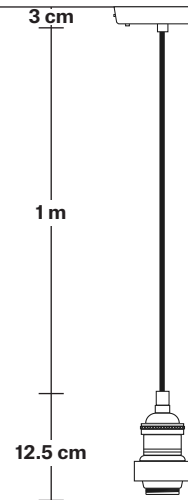

DIMENSIONS

Bulb Holder Diameter: 6 cm / 2.5"

Bulb Holder Height: 12.5 cm / 4.3"

Ceiling Rose Diameter: 13.5 cm / 5.3"

Ceiling Rose Height: 3 cm / 1.2"

Full Drop: 115.5 cm / 45.5"

Dome - 8 Inch - Shade Only

Product Code: D8-SO

Shade weight: 0.4 kg

INFORMATION

Finishes: Brass, Pewter, Copper, Copper & Pewter, Brass & Pewter.

DIMENSIONS

Shade Diameter: 20 cm / 8"

Shade Height: 10 cm / 4"

Brooklyn Outdoor & Bathroom Dome Pendant - 8 Inch - Copper

Holder Diameter: 6 cm / 2.5"

Holder Height: 12.5 cm / 4.3"

Ceiling Rose Diameter: 13.5 cm / 5.3"

Ceiling Rose Height: 3 cm / 1.2"

INDUSTVILLE

Brooklyn Outdoor & Bathroom Cord Set ES E27 Bulb Holder

Product Code: BR-IP65-CS

H: 115.5 cm x W: 13.5 cm x D: 13.5 cm

SPECIFICATIONS

We meet all UK and EU lighting and safety regulations.

Our products are hand finished to ensure an authentic vintage look and therefore they may vary slightly from those shown in the images.