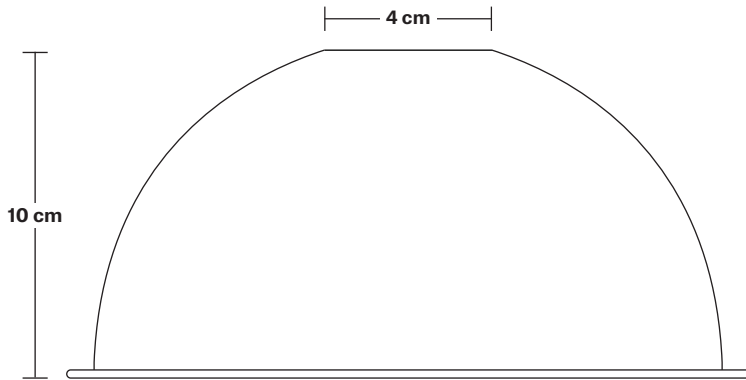

Shade weight: 0.4 kg

INFORMATION

Finishes: Brass, Pewter, Copper, Copper & Pewter, Brass & Pewter.

DIMENSIONS

Shade Diameter: 20 cm / 8"

Shade Height: 10 cm / 4"

Brooklyn Outdoor & Bathroom Dome Pendant - 8 Inch - Copper

H: 115.5 cm x W: 13.5 cm x D: 13.5 cm

SPECIFICATIONS

We meet all UK and EU lighting and safety regulations.

Our products are hand finished to ensure an authentic vintage look and therefore they may vary slightly from those shown in the images.

DIMENSIONS

Bulb Holder Diameter: 6 cm / 2.5"

Bulb Holder Height: 12.5 cm / 4.3"

Ceiling Rose Diameter: 13.5 cm / 5.3"

Ceiling Rose Height: 3 cm / 1.2"

Full Drop: 115.5 cm / 45.5"

Dome - 8 Inch - Shade Only

Product Code: D8-SO

H: 10 cm x W: 20 cm x D: 20 cm

SPECIFICATIONS

We meet all UK and EU lighting and safety regulations.

Our products are hand finished to ensure an authentic vintage look and therefore they may vary slightly from those shown in the images.