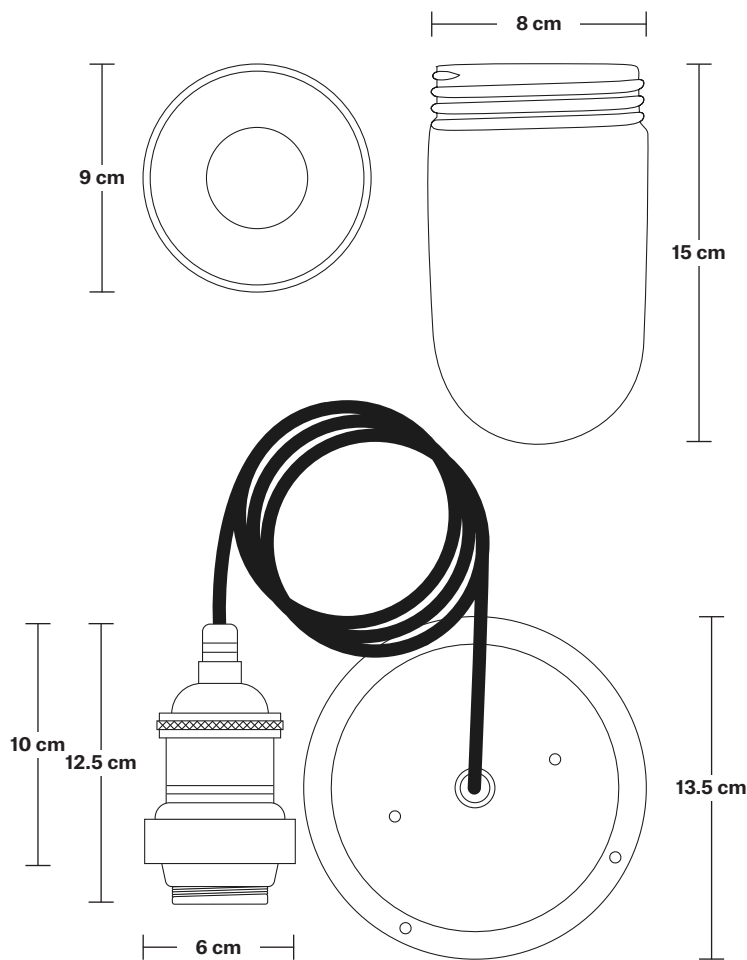

Holder Diameter: 6 cm / 2.5"

Holder Height: 12.5 cm / 4.3"

Ceiling Rose Diameter: 13.5 cm / 5.3"

Ceiling Rose Height: 3 cm / 1.2"

INDUSTVILLE

Brooklyn Outdoor & Bathroom Cord Set ES E27 Bulb Holder

Product Code: BR-IP65-CS

H: 115.5 cm x W: 13.5 cm x D: 13.5 cm

SPECIFICATIONS

We meet all UK and EU lighting and safety regulations.

Our products are hand finished to ensure an authentic vintage look and therefore they may vary slightly from those shown in the images.

Bulb required: Standard screw (E27) fitting, max 40W.

Weight: 0.8 kg

INFORMATION

Finishes: Brass, Pewter, Copper.

Ready to be installed, installation required.

Wall mount screws not included.

IP rating: IP65 with glass

DIMENSIONS

Bulb Holder Diameter: 6 cm / 2.5"

Bulb Holder Height: 12.5 cm / 4.3"

Ceiling Rose Diameter: 13.5 cm / 5.3"

Ceiling Rose Height: 3 cm / 1.2"

Full Drop: 115.5 cm / 45.5"

Dome - 8 Inch - Shade Only

Product Code: D8-SO