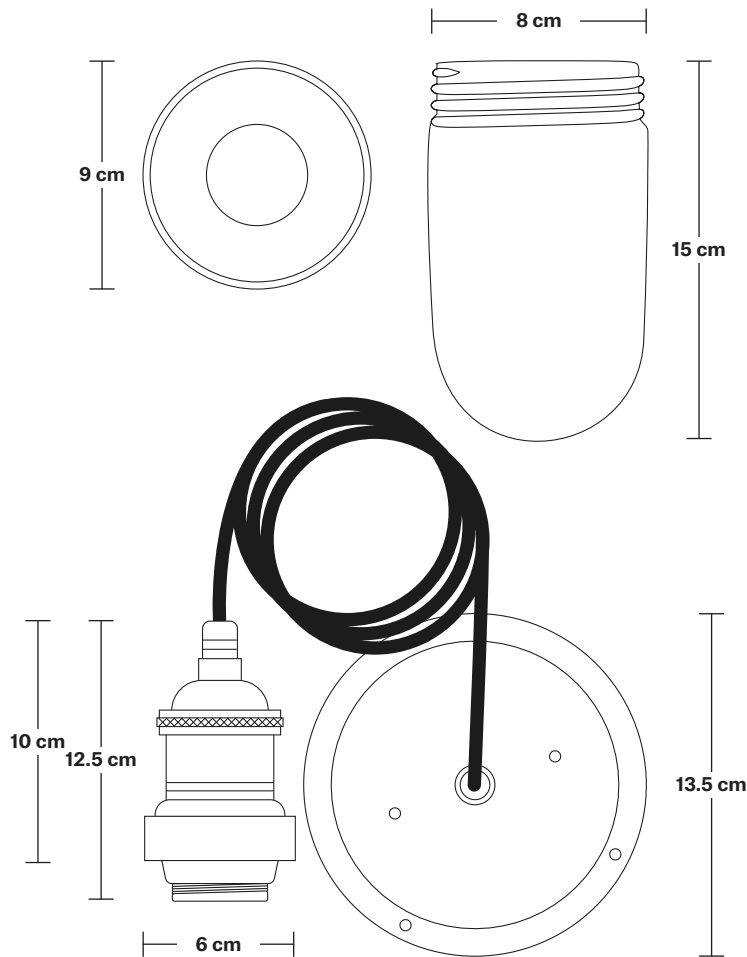

Shade weight: 0.4 kg

INFORMATION

Finishes: Brass, Pewter, Copper, Copper & Pewter, Brass & Pewter.

DIMENSIONS

Shade Diameter: 20 cm / 8"

Shade Height: 10 cm / 4"

Brooklyn Outdoor & Bathroom Dome Pendant - 8 Inch - Copper

Wall mount screws not included.

Holders available: Brass, Pewter, Copper.

Flex: 1m Black Round Plastic Flex.

Ceiling rose: Pewter.

IP rating: IP65 with glass

DIMENSIONS

Shade Diameter: 20 cm / 8"

Shade Height: 10 cm / 4"

Holder Diameter: 6 cm / 2.5"

Holder Height: 12.5 cm / 4.3"

Ceiling Rose Diameter: 13.5 cm / 5.3"

Ceiling Rose Height: 3 cm / 1.2"

INDUSTVILLE

Brooklyn Outdoor & Bathroom Cord Set ES E27 Bulb Holder

Product Code: BR-IP65-CS

H: 115.5 cm x W: 13.5 cm x D: 13.5 cm

SPECIFICATIONS

We meet all UK and EU lighting and safety regulations.

Our products are hand finished to ensure an authentic vintage look and therefore they may vary slightly from those shown in the images.