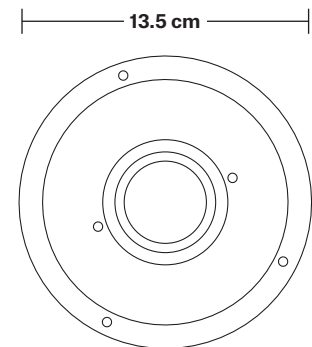

Brooklyn Outdoor & Bathroom Pendant - Globe Glass

Product Code: BR-IP65-P-GLG

H: 130 cm x W: 15 cm x D: 15 cm

SPECIFICATIONS

We meet all UK and EU lighting and safety regulations.

Our products are hand finished to ensure an authentic vintage look and therefore they may vary slightly from those shown in the images.

Bulb required: Standard screw (E27) fitting, max 40W.

Weight: 1.04 kg

INFORMATION

Finishes: Brass, Pewter, Copper.

Ready to be installed, installation required.

Wall mount screws not included.

IP rating: IP65 with glass.

DIMENSIONS

Bulb Holder Diameter: 6 cm / 2.5"

Bulb Holder Height: 12.5 cm / 4.3"

Ceiling Rose Diameter: 13.5 cm / 5.3"

Ceiling Rose Height: 3 cm / 1.2"

Full Drop: 130 cm / 51"