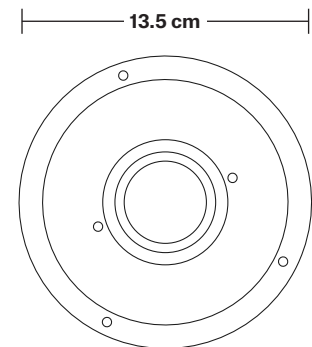

# Brooklyn Outdoor & Bathroom Pendant - Globe Glass

Product Code: BR-IP65-P-GLG

H: 130 cm x W: 15 cm x D: 15 cm

## DIMENSIONS

Bulb Holder Diameter: 6 cm / 2.5"

Bulb Holder Height: 12.5 cm / 4.3"

Ceiling Rose Diameter: 13.5 cm / 5.3"

Ceiling Rose Height: 3 cm / 1.2"

Full Drop: 130 cm / 51"

## DIMENSIONS

Bulb Holder Diameter: 6 cm / 2.5"

Bulb Holder Height: 12.5 cm / 4.3"

Ceiling Rose Diameter: 13.5 cm / 5.3"

Ceiling Rose Height: 3 cm / 1.2"

Full Drop: 115.5 cm / 45.5"