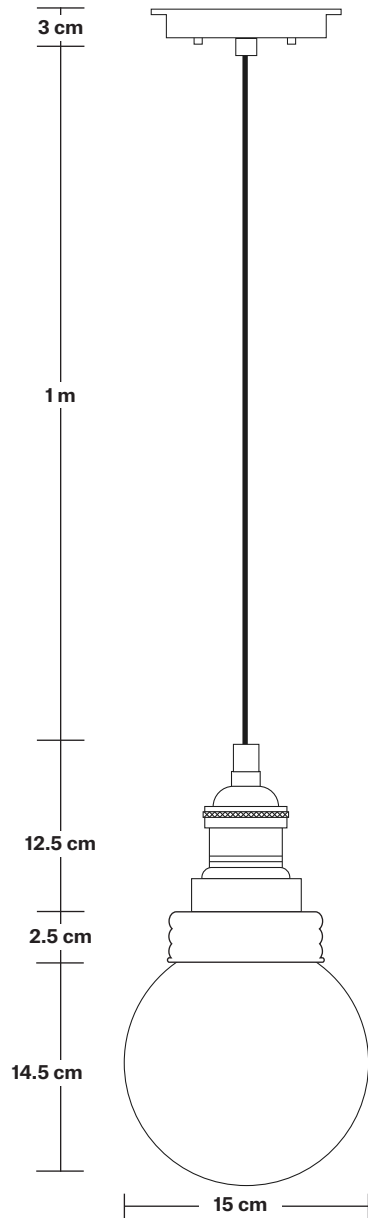

Brooklyn Outdoor & Bathroom Pendant - Globe Glass

Product Code: BR-IP65-P-GLG

H: 130 cm x W: 15 cm x D: 15 cm

SPECIFICATIONS

We meet all UK and EU lighting and safety regulations.

Our products are hand finished to ensure an authentic vintage look and therefore they may vary slightly from those shown in the images.

Bulb required: Standard screw (E27) fitting, max 40W.

Weight: 1.04 kg

INFORMATION

Finishes: Brass, Pewter, Copper.

Ready to be installed, installation required.

Wall mount screws not included.

IP rating: IP65 with glass.

DIMENSIONS

Bulb Holder Diameter: 6 cm / 2.5"

Bulb Holder Height: 12.5 cm / 4.3"

Ceiling Rose Diameter: 13.5 cm / 5.3"

Ceiling Rose Height: 3 cm / 1.2"

Full Drop: 130 cm / 51"