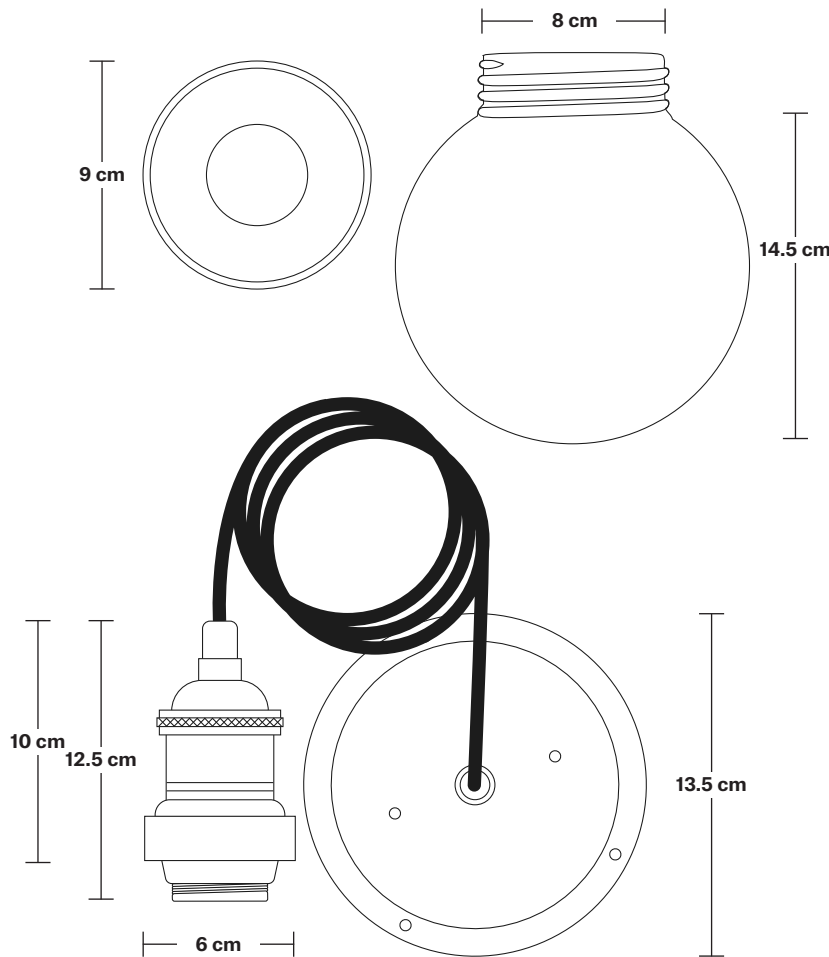

# Brooklyn Outdoor & Bathroom Pendant - Globe Glass

Product Code: BR-IP65-P-GLG

H: 130 cm x W: 15 cm x D: 15 cm

## DIMENSIONS

Bulb Holder Diameter: 6 cm / 2.5"

Bulb Holder Height: 12.5 cm / 4.3"

Ceiling Rose Diameter: 13.5 cm / 5.3"

Ceiling Rose Height: 3 cm / 1.2"

Full Drop: 130 cm / 51"

# Brooklyn Outdoor & Bathroom Cord Set ES E27 Bulb Holder - Globe Glass

Product Code: BR-IP65-CS

H: 115.5 cm x W: 15 cm x D: 15 cm

## DIMENSIONS

Bulb Holder Diameter: 6 cm / 2.5"

Bulb Holder Height: 12.5 cm / 4.3"

Ceiling Rose Diameter: 13.5 cm / 5.3"

Ceiling Rose Height: 3 cm / 1.2"

Full Drop: 115.5 cm / 45.5"