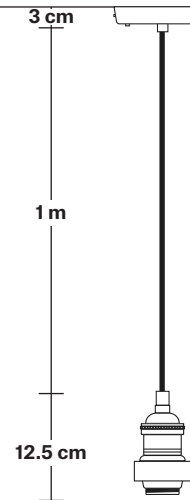

# Brooklyn Outdoor & Bathroom Pendant - Globe Glass

Product Code: BR-IP65-P-GLG

H: 130 cm x W: 15 cm x D: 15 cm

## DIMENSIONS

Bulb Holder Diameter: 6 cm / 2.5"

Bulb Holder Height: 12.5 cm / 4.3"

Ceiling Rose Diameter: 13.5 cm / 5.3"

Ceiling Rose Height: 3 cm / 1.2"

Full Drop: 130 cm / 51"

# Brooklyn Outdoor & Bathroom Cord Set ES E27 Bulb Holder - Globe Glass

Product Code: BR-IP65-CS

H: 115.5 cm x W: 15 cm x D: 15 cm

## DIMENSIONS

Bulb Holder Diameter: 6 cm / 2.5"

Bulb Holder Height: 12.5 cm / 4.3"

Ceiling Rose Diameter: 13.5 cm / 5.3"

Ceiling Rose Height: 3 cm / 1.2"

Full Drop: 115.5 cm / 45.5"