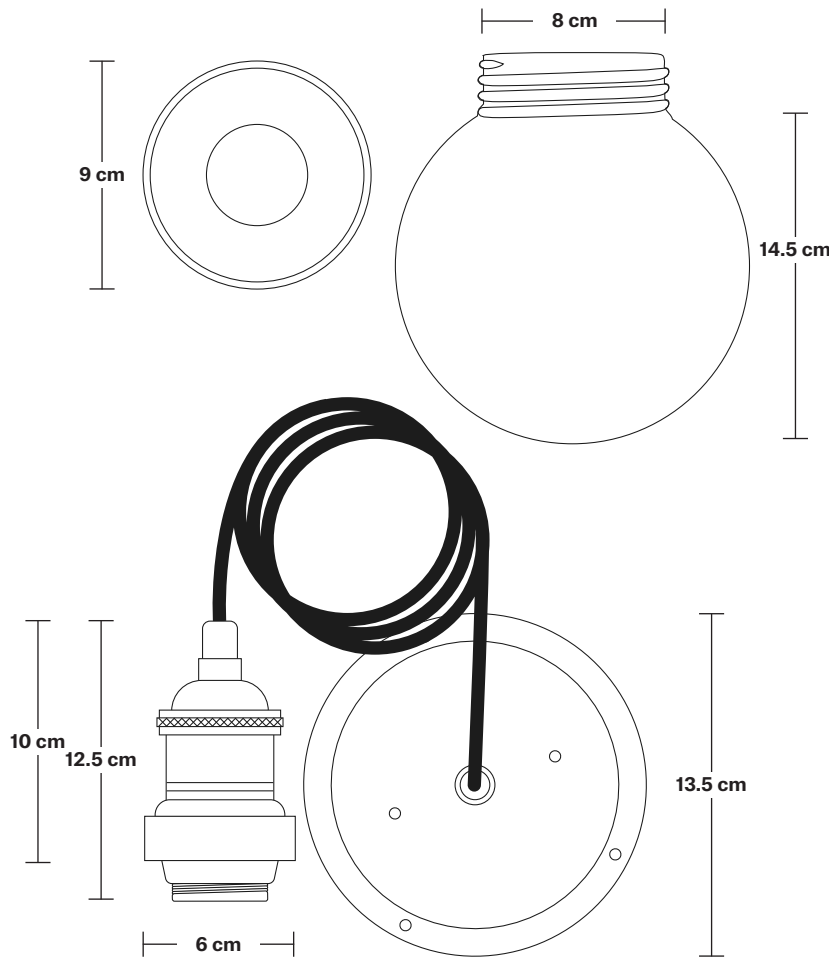

## DIMENSIONS

Bulb Holder Diameter: 6 cm / 2.5"

Bulb Holder Height: 12.5 cm / 4.3"

Ceiling Rose Diameter: 13.5 cm / 5.3"

Ceiling Rose Height: 3 cm / 1.2"

Full Drop: 115.5 cm / 45.5"

## DIMENSIONS

Bulb Holder Diameter: 6 cm / 2.5"

Bulb Holder Height: 12.5 cm / 4.3"

Ceiling Rose Diameter: 13.5 cm / 5.3"

Ceiling Rose Height: 3 cm / 1.2"

Full Drop: 130 cm / 51"

# Brooklyn Outdoor & Bathroom Cord Set ES E27 Bulb Holder - Globe Glass

Product Code: BR-IP65-CS

H: 115.5 cm x W: 15 cm x D: 15 cm