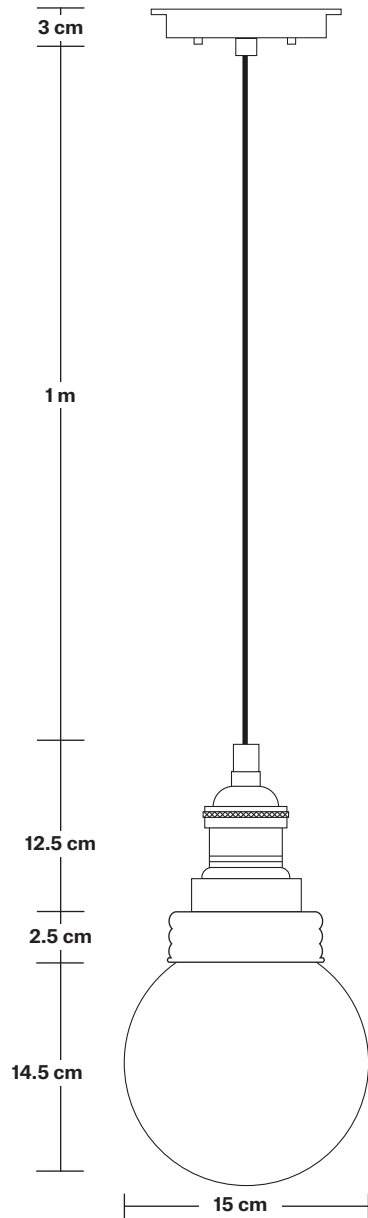

# Brooklyn Outdoor & Bathroom Pendant - Globe Glass

Product Code: BR-IP65-P-GLG

H: 130 cm x W: 15 cm x D: 15 cm

## DIMENSIONS

Bulb Holder Diameter: 6 cm / 2.5"

Bulb Holder Height: 12.5 cm / 4.3"

Ceiling Rose Diameter: 13.5 cm / 5.3"

Ceiling Rose Height: 3 cm / 1.2"

Full Drop: 130 cm / 51"

## DIMENSIONS

Bulb Holder Diameter: 6 cm / 2.5"

Bulb Holder Height: 12.5 cm / 4.3"

Ceiling Rose Diameter: 13.5 cm / 5.3"

Ceiling Rose Height: 3 cm / 1.2"

Full Drop: 115.5 cm / 45.5"