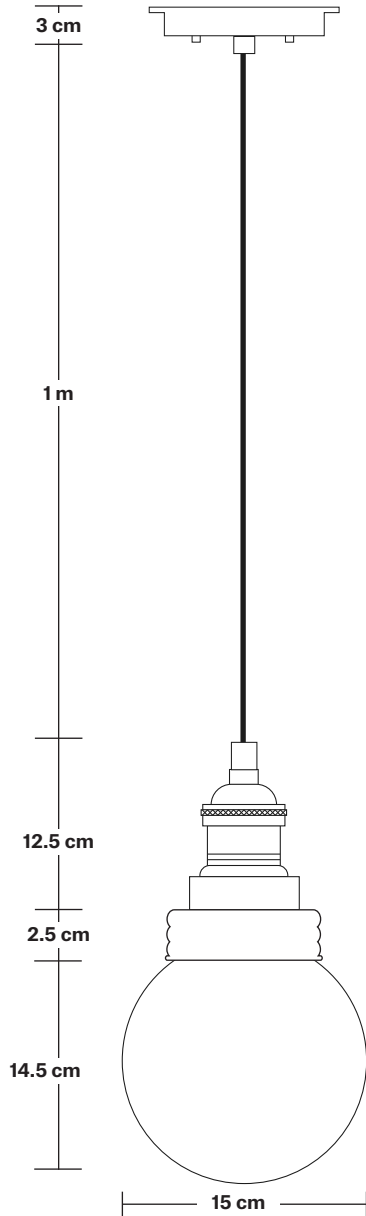

Brooklyn Outdoor & Bathroom Pendant - Globe Glass

Product Code: BR-IP65-P-GLG

H: 130 cm x W: 15 cm x D: 15 cm

SPECIFICATIONS

We meet all UK and EU lighting and safety regulations.

Our products are hand finished to ensure an authentic vintage look and therefore they may vary slightly from those shown in the images.

Bulb required: Standard screw (E27) fitting, max 40W.

Weight: 1.04 kg

INFORMATION

Finishes: Brass, Pewter, Copper.

Ready to be installed, installation required.

Wall mount screws not included.

IP rating: IP65 with glass.

DIMENSIONS

Bulb Holder Diameter: 6 cm / 2.5"

Bulb Holder Height: 12.5 cm / 4.3"

Ceiling Rose Diameter: 13.5 cm / 5.3"

Ceiling Rose Height: 3 cm / 1.2"

Full Drop: 130 cm / 51"