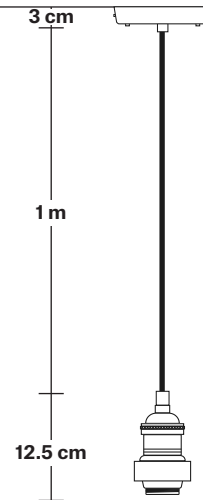

Brooklyn Outdoor & Bathroom Cord Set ES E27 Bulb Holder - Globe Glass

Product Code: BR-IP65-CS

H: 115.5 cm x W: 15 cm x D: 15 cm

SPECIFICATIONS

We meet all UK and EU lighting and safety regulations.

Our products are hand finished to ensure an authentic vintage look and therefore they may vary slightly from those shown in the images.

Bulb required: Standard screw (E27) fitting, max 40W.

Weight: 0.8 kg

INFORMATION

Finishes: Brass, Pewter, Copper.

Ready to be installed, installation required.

Wall mount screws not included.

IP rating: IP65 with glass.

DIMENSIONS

Bulb Holder Diameter: 6 cm / 2.5"

Bulb Holder Height: 12.5 cm / 4.3"

Ceiling Rose Diameter: 13.5 cm / 5.3"

Ceiling Rose Height: 3 cm / 1.2"

Full Drop: 115.5 cm / 45.5"