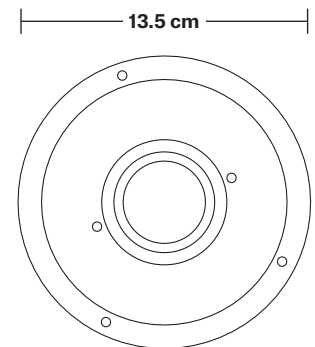

# Brooklyn Outdoor & Bathroom Pendant - Globe Glass

Product Code: BR-IP65-P-GLG

H: 130 cm x W: 15 cm x D: 15 cm

## DIMENSIONS

Bulb Holder Diameter: 6 cm / 2.5"

Bulb Holder Height: 12.5 cm / 4.3"

Ceiling Rose Diameter: 13.5 cm / 5.3"

Ceiling Rose Height: 3 cm / 1.2"

Full Drop: 130 cm / 51"

## DIMENSIONS

Bulb Holder Diameter: 6 cm / 2.5"

Bulb Holder Height: 12.5 cm / 4.3"

Ceiling Rose Diameter: 13.5 cm / 5.3"

Ceiling Rose Height: 3 cm / 1.2"

Full Drop: 115.5 cm / 45.5"