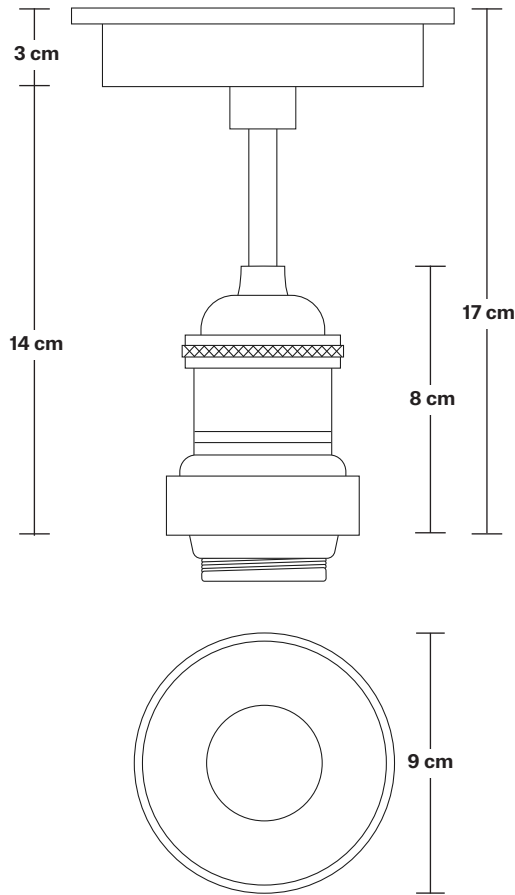

## DIMENSIONS

Holder Diameter: 6 cm / 2.5"

Holder Height: 17 cm / 6.6"

Ceiling Rose Diameter: 13.5 cm / 5.3"

Ceiling Rose Height: 3 cm / 1.2"

## DIMENSIONS

Holder Diameter: 6 cm / 2.5"

Holder Height: 17 cm / 6.6"

Ceiling Rose Diameter: 13.5 cm / 5.3"

Ceiling Rose Height: 3 cm / 1.2"

INDUSTVILLE

# Brooklyn Outdoor & Bathroom Flush Mount Holder - Globe Glass

Product Code: BR-IP65-FMH-GLG

H: 17 cm x W: 13.5 cm x D: 13.5 cm