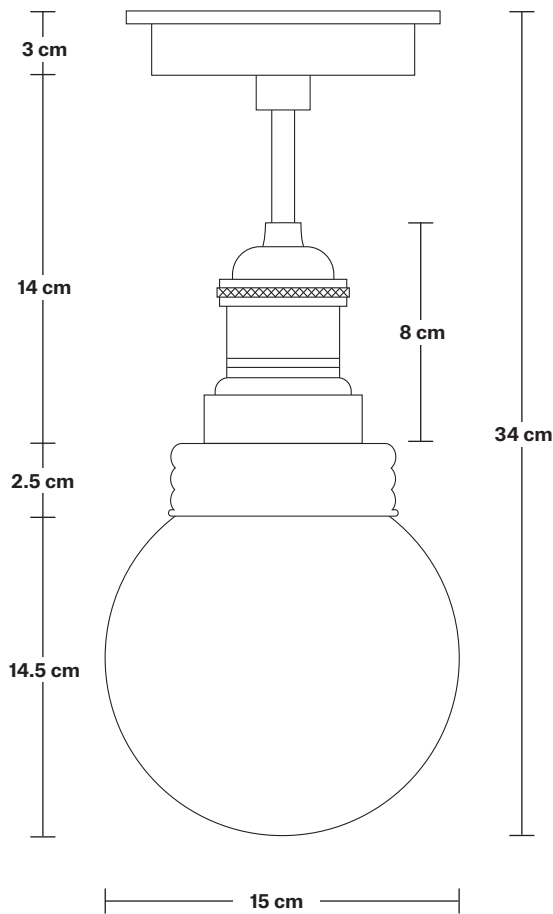

Brooklyn Outdoor & Bathroom Flush Mount - Globe Glass

Product Code: BR-IP65-FM-GLG

H: 34 cm x W: 15 cm x D: 15 cm

SPECIFICATIONS

We meet all UK and EU lighting and safety regulations.

Our products are hand finished to ensure an authentic vintage look and therefore they may vary slightly from those shown in the images.

Bulb required: Standard screw (E27) fitting, max 40W.

Weight: 0.9 kg

INFORMATION

Finishes: Brass, Pewter, Copper.

Ready to be installed, installation required.

Wall mount screws not included.

Ceiling rose: Pewter.

IP rating: IP65 with Globe glass.

DIMENSIONS

Holder Diameter: 6 cm / 2.5"

Holder Height: 17 cm / 6.6"

Ceiling Rose Diameter: 13.5 cm / 5.3"

Ceiling Rose Height: 3 cm / 1.2"

INDUSTVILLE