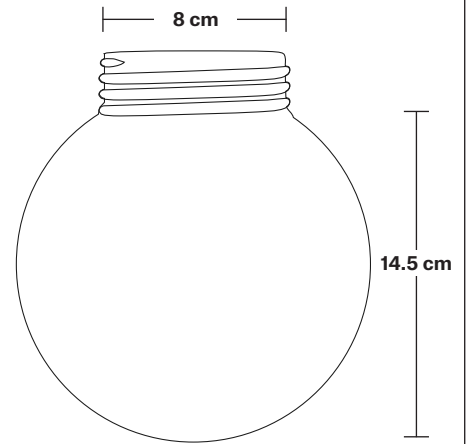

# Brooklyn Outdoor & Bathroom Flush Mount - Globe Glass

Product Code: BR-IP65-FM-GLG

H: 34 cm x W: 15 cm x D: 15 cm

## DIMENSIONS

Holder Diameter: 6 cm / 2.5"

Holder Height: 17 cm / 6.6"

Ceiling Rose Diameter: 13.5 cm / 5.3"

Ceiling Rose Height: 3 cm / 1.2"

INDUSTVILLE

# Brooklyn Outdoor & Bathroom Flush Mount Holder - Globe Glass

Product Code: BR-IP65-FMH-GLG

H: 17 cm x W: 13.5 cm x D: 13.5 cm

## DIMENSIONS

Holder Diameter: 6 cm / 2.5"

Holder Height: 17 cm / 6.6"

Ceiling Rose Diameter: 13.5 cm / 5.3"

Ceiling Rose Height: 3 cm / 1.2"