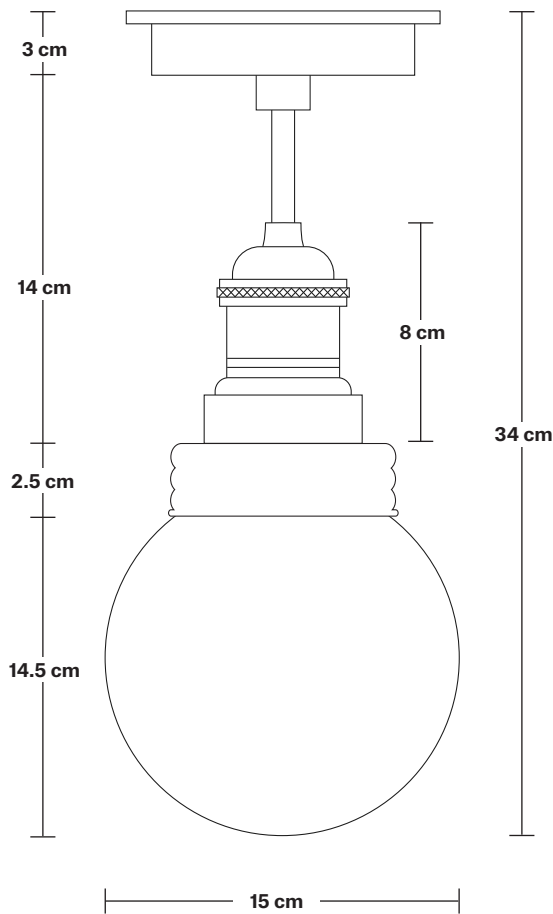

# Brooklyn Outdoor & Bathroom Flush Mount - Globe Glass

Product Code: BR-IP65-FM-GLG

H: 34 cm x W: 15 cm x D: 15 cm

## DIMENSIONS

Holder Diameter: 6 cm / 2.5"

Holder Height: 17 cm / 6.6"

Ceiling Rose Diameter: 13.5 cm / 5.3"

Ceiling Rose Height: 3 cm / 1.2"

INDUSTVILLE

# Brooklyn Outdoor & Bathroom Flush Mount Holder - Globe Glass

Product Code: BR-IP65-FMH-GLG

H: 17 cm x W: 13.5 cm x D: 13.5 cm

## DIMENSIONS

Holder Diameter: 6 cm / 2.5"

Holder Height: 17 cm / 6.6"

Ceiling Rose Diameter: 13.5 cm / 5.3"

Ceiling Rose Height: 3 cm / 1.2"