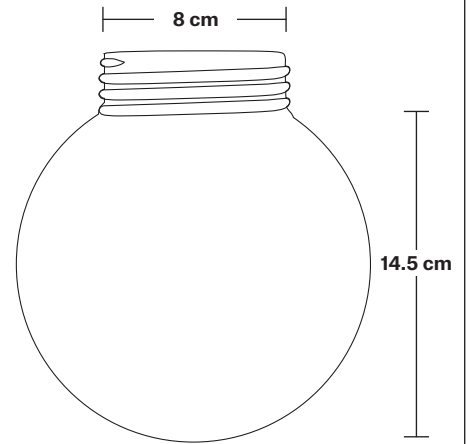

Brooklyn Outdoor & Bathroom Flush Mount Holder - Globe Glass

Product Code: BR-IP65-FMH-GLG

H: 17 cm x W: 13.5 cm x D: 13.5 cm

SPECIFICATIONS

We meet all UK and EU lighting and safety regulations.

Our products are hand finished to ensure an authentic vintage look and therefore they may vary slightly from those shown in the images.

Bulb required: Standard screw (E27) fitting, max 40W.

Holder weight: 0.87 kg | **Glass weight:** 0.3 kg

INFORMATION

Finishes: Brass, Pewter, Copper.

Ready to be installed, installation required.

Wall mount screws not included.

Ceiling rose: Pewter.

IP rating: IP65 with Globe glass.

DIMENSIONS

Holder Diameter: 6 cm / 2.5"

Holder Height: 17 cm / 6.6"

Ceiling Rose Diameter: 13.5 cm / 5.3"

Ceiling Rose Height: 3 cm / 1.2"