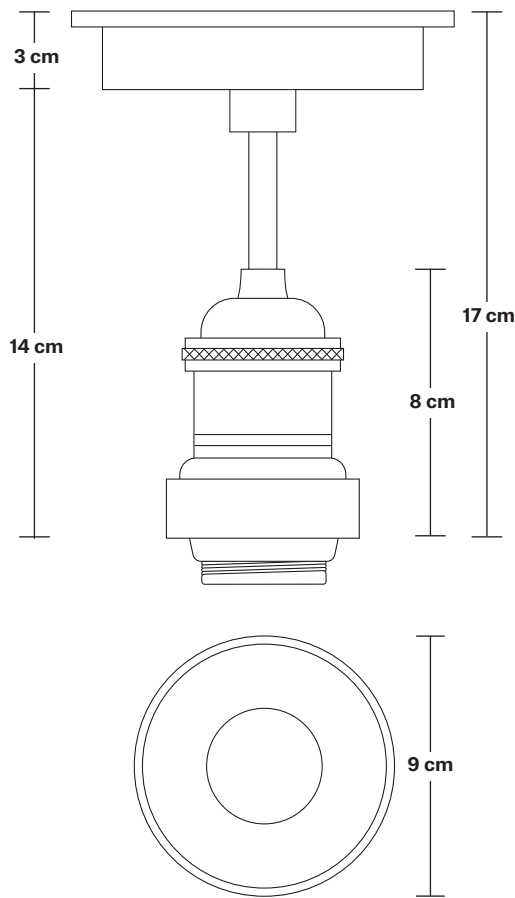

## DIMENSIONS

Holder Diameter: 6 cm / 2.5"

Holder Height: 17 cm / 6.6"

Ceiling Rose Diameter: 13.5 cm / 5.3"

Ceiling Rose Height: 3 cm / 1.2"

INDUSTVILLE

# Brooklyn Outdoor & Bathroom Flush Mount Holder - Globe Glass

Product Code: BR-IP65-FMH-GLG

H: 17 cm x W: 13.5 cm x D: 13.5 cm

## DIMENSIONS

Holder Diameter: 6 cm / 2.5"

Holder Height: 17 cm / 6.6"

Ceiling Rose Diameter: 13.5 cm / 5.3"

Ceiling Rose Height: 3 cm / 1.2"