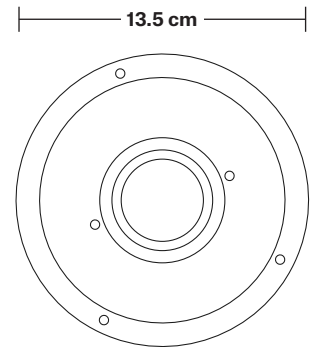

DIMENSIONS

Bulb Holder Diameter: 6 cm / 2.5"

Bulb Holder Height: 12.5 cm / 4.3"

Ceiling Rose Diameter: 13.5 cm / 5.3"

Ceiling Rose Height: 3 cm / 1.2"

Full Drop: 115.5 cm / 45.5"

Brooklyn Outdoor & Bathroom Pendant - Copper

DIMENSIONS

Bulb Holder Diameter: 6 cm / 2.5"

Bulb Holder Height: 12.5 cm / 4.3"

Ceiling Rose Diameter: 13.5 cm / 5.3"

Ceiling Rose Height: 3 cm / 1.2"

Full Drop: 130 cm / 51"

INDUSTVILLE

Brooklyn Outdoor & Bathroom Cord Set ES E27 Bulb Holder

DIMENSIONS

Bulb Holder Diameter: 6 cm / 2.5"

Bulb Holder Height: 12.5 cm / 4.3"

Ceiling Rose Diameter: 13.5 cm / 5.3"

Ceiling Rose Height: 3 cm / 1.2"

Full Drop: 115.5 cm / 45.5"

Brooklyn Outdoor & Bathroom Pendant - Brass

Brooklyn Outdoor & Bathroom Pendant

Product Code: BR-IP65-P

H: 130 cm x W: 13.5 cm x D: 13.5 cm

SPECIFICATIONS

We meet all UK and EU lighting and safety regulations.

Our products are hand finished to ensure an authentic vintage look and therefore they may vary slightly from those shown in the images.