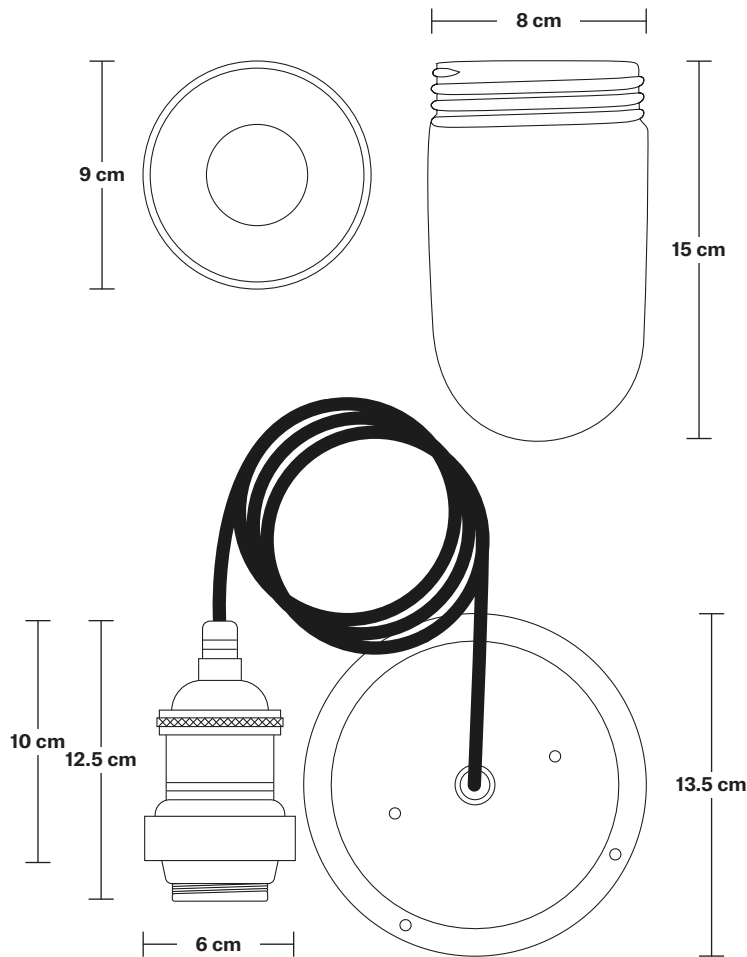

Brooklyn Outdoor & Bathroom Pendant

Product Code: BR-IP65-P

H: 130 cm x W: 13.5 cm x D: 13.5 cm

SPECIFICATIONS

We meet all UK and EU lighting and safety regulations.

Our products are hand finished to ensure an authentic vintage look and therefore they may vary slightly from those shown in the images.

DIMENSIONS

Bulb Holder Diameter: 6 cm / 2.5"

Bulb Holder Height: 12.5 cm / 4.3"

Ceiling Rose Diameter: 13.5 cm / 5.3"

Ceiling Rose Height: 3 cm / 1.2"

Full Drop: 130 cm / 51"

INDUSTVILLE

Brooklyn Outdoor & Bathroom Cord Set ES E27 Bulb Holder

Product Code: BR-IP65-CS

H: 115.5 cm x W: 13.5 cm x D: 13.5 cm

SPECIFICATIONS

We meet all UK and EU lighting and safety regulations.

Our products are hand finished to ensure an authentic vintage look and therefore they may vary slightly from those shown in the images.

DIMENSIONS

Bulb Holder Diameter: 6 cm / 2.5"

Bulb Holder Height: 12.5 cm / 4.3"

Ceiling Rose Diameter: 13.5 cm / 5.3"

Ceiling Rose Height: 3 cm / 1.2"

Full Drop: 115.5 cm / 45.5"

Brooklyn Outdoor & Bathroom Pendant - Copper