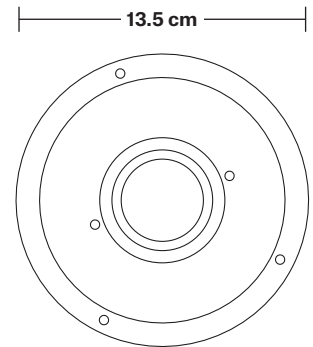

DIMENSIONS

Bulb Holder Diameter: 6 cm / 2.5"

Bulb Holder Height: 12.5 cm / 4.3"

Ceiling Rose Diameter: 13.5 cm / 5.3"

Ceiling Rose Height: 3 cm / 1.2"

Full Drop: 130 cm / 51"

INDUSTVILLE

Brooklyn Outdoor & Bathroom Cord Set ES E27 Bulb Holder

Product Code: BR-IP65-CS

H: 115.5 cm x W: 13.5 cm x D: 13.5 cm

SPECIFICATIONS

We meet all UK and EU lighting and safety regulations.

Our products are hand finished to ensure an authentic vintage look and therefore they may vary slightly from those shown in the images.

DIMENSIONS

Bulb Holder Diameter: 6 cm / 2.5"

Bulb Holder Height: 12.5 cm / 4.3"

Ceiling Rose Diameter: 13.5 cm / 5.3"

Ceiling Rose Height: 3 cm / 1.2"

Full Drop: 115.5 cm / 45.5"

Brooklyn Outdoor & Bathroom Pendant - Copper

Brooklyn Outdoor & Bathroom Pendant

Product Code: BR-IP65-P

H: 130 cm x W: 13.5 cm x D: 13.5 cm

SPECIFICATIONS

We meet all UK and EU lighting and safety regulations.

Our products are hand finished to ensure an authentic vintage look and therefore they may vary slightly from those shown in the images.