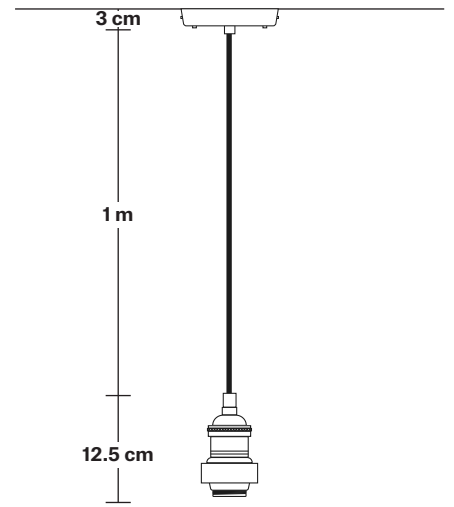

Brooklyn Outdoor & Bathroom Pendant

Product Code: BR-IP65-P

H: 130 cm x W: 13.5 cm x D: 13.5 cm

SPECIFICATIONS

We meet all UK and EU lighting and safety regulations.

Our products are hand finished to ensure an authentic vintage look and therefore they may vary slightly from those shown in the images.

DIMENSIONS

Bulb Holder Diameter: 6 cm / 2.5"

Bulb Holder Height: 12.5 cm / 4.3"

Ceiling Rose Diameter: 13.5 cm / 5.3"

Ceiling Rose Height: 3 cm / 1.2"

Full Drop: 130 cm / 51"

INDUSTVILLE

Brooklyn Outdoor & Bathroom Cord Set ES E27 Bulb Holder

Product Code: BR-IP65-CS

H: 115.5 cm x W: 13.5 cm x D: 13.5 cm

SPECIFICATIONS

We meet all UK and EU lighting and safety regulations.

Our products are hand finished to ensure an authentic vintage look and therefore they may vary slightly from those shown in the images.

DIMENSIONS

Bulb Holder Diameter: 6 cm / 2.5"

Bulb Holder Height: 12.5 cm / 4.3"

Ceiling Rose Diameter: 13.5 cm / 5.3"

Ceiling Rose Height: 3 cm / 1.2"

Full Drop: 115.5 cm / 45.5"

Brooklyn Outdoor & Bathroom Pendant - Copper