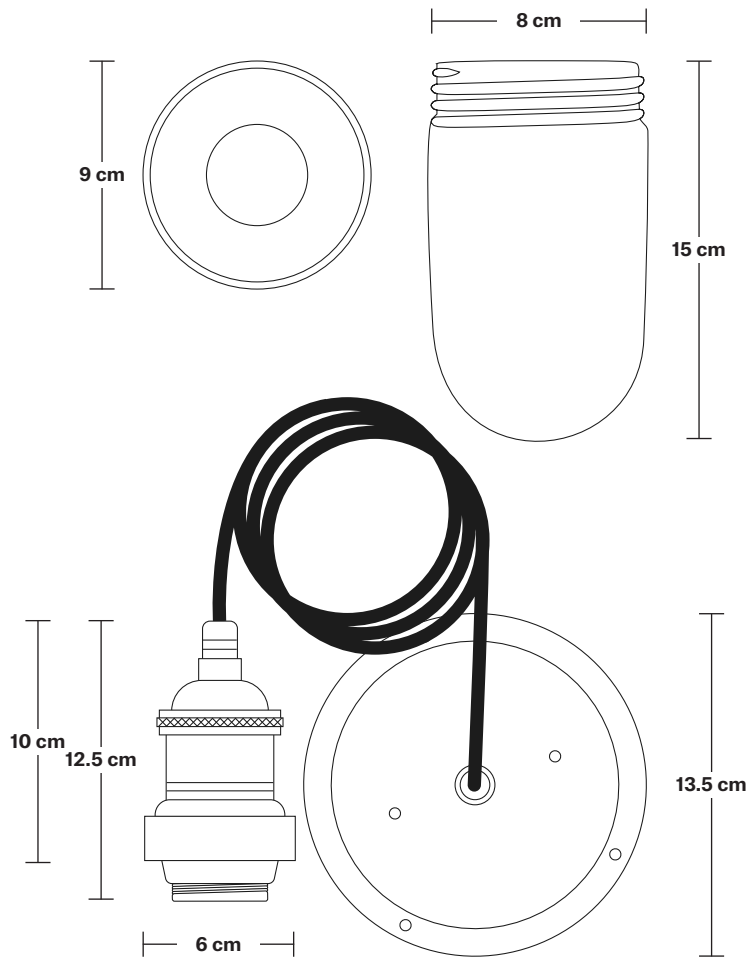

Brooklyn Outdoor & Bathroom Cord Set ES E27 Bulb Holder

Product Code: BR-IP65-CS

H: 115.5 cm x W: 13.5 cm x D: 13.5 cm

SPECIFICATIONS

We meet all UK and EU lighting and safety regulations.

Our products are hand finished to ensure an authentic vintage look and therefore they may vary slightly from those shown in the images.

Bulb required: Standard screw (E27) fitting, max 40W.

Weight: 0.8 kg

INFORMATION

Finishes: Brass, Pewter, Copper.

Ready to be installed, installation required.

Wall mount screws not included.

IP rating: IP65 with glass.

DIMENSIONS

Bulb Holder Diameter: 6 cm / 2.5"

Bulb Holder Height: 12.5 cm / 4.3"

Ceiling Rose Diameter: 13.5 cm / 5.3"

Ceiling Rose Height: 3 cm / 1.2"

Full Drop: 115.5 cm / 45.5"