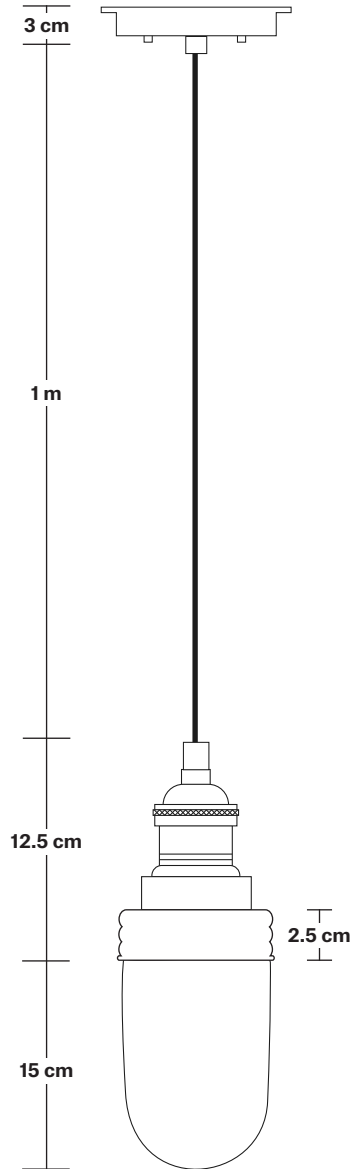

DIMENSIONS

Bulb Holder Diameter: 6 cm / 2.5"

Bulb Holder Height: 12.5 cm / 4.3"

Ceiling Rose Diameter: 13.5 cm / 5.3"

Ceiling Rose Height: 3 cm / 1.2"

Full Drop: 130 cm / 51"

INDUSTVILLE

Brooklyn Outdoor & Bathroom Cord Set ES E27 Bulb Holder

DIMENSIONS

Bulb Holder Diameter: 6 cm / 2.5"

Bulb Holder Height: 12.5 cm / 4.3"

Ceiling Rose Diameter: 13.5 cm / 5.3"

Ceiling Rose Height: 3 cm / 1.2"

Full Drop: 115.5 cm / 45.5"

Brooklyn Outdoor & Bathroom Pendant - Copper

Brooklyn Outdoor & Bathroom Pendant

Product Code: BR-IP65-P

H: 130 cm x W: 13.5 cm x D: 13.5 cm

SPECIFICATIONS

We meet all UK and EU lighting and safety regulations.

Our products are hand finished to ensure an authentic vintage look and therefore they may vary slightly from those shown in the images.