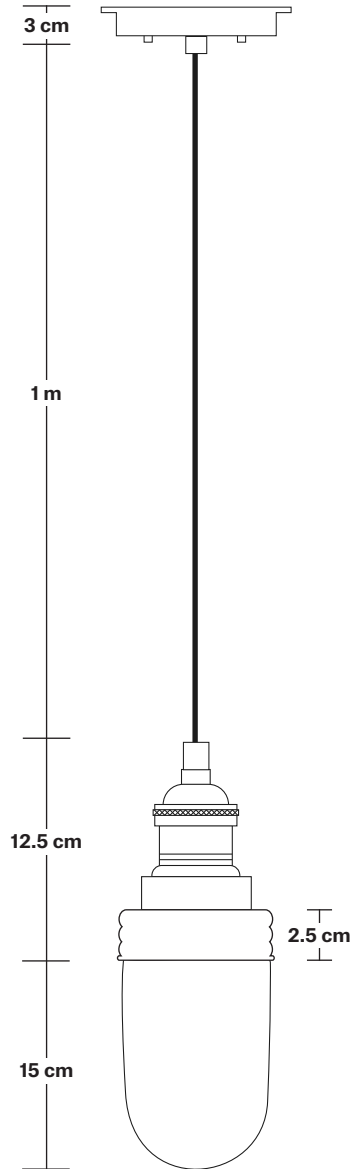

Brooklyn Outdoor & Bathroom Pendant

Product Code: BR-IP65-P

H: 130 cm x W: 13.5 cm x D: 13.5 cm

SPECIFICATIONS

We meet all UK and EU lighting and safety regulations.

Our products are hand finished to ensure an authentic vintage look and therefore they may vary slightly from those shown in the images.

Bulb required: Standard screw (E27) fitting, max 40W.

Weight: 1.04 kg

INFORMATION

Finishes: Brass, Pewter, Copper.

Ready to be installed, installation required.

Wall mount screws not included.

IP rating: IP65 with glass.

DIMENSIONS

Bulb Holder Diameter: 6 cm / 2.5"

Bulb Holder Height: 12.5 cm / 4.3"

Ceiling Rose Diameter: 13.5 cm / 5.3"

Ceiling Rose Height: 3 cm / 1.2"

Full Drop: 130 cm / 51"