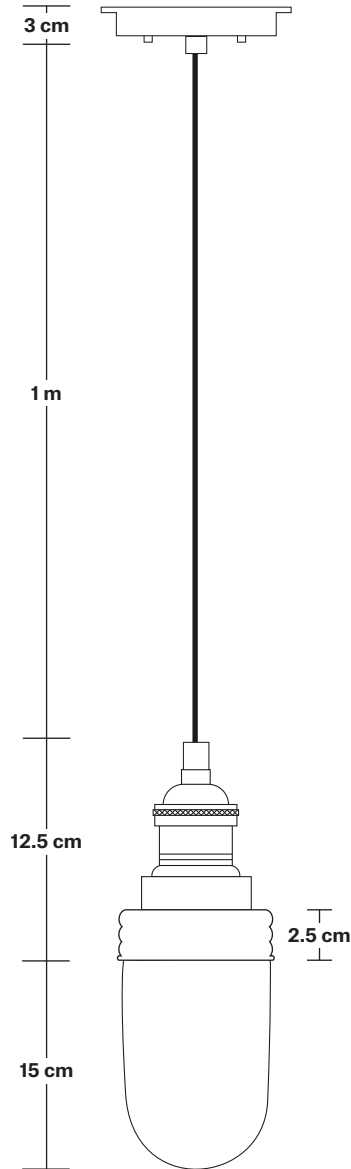

Brooklyn Outdoor & Bathroom Pendant

Product Code: BR-IP65-P

H: 130 cm x W: 13.5 cm x D: 13.5 cm

SPECIFICATIONS

We meet all UK and EU lighting and safety regulations.

Our products are hand finished to ensure an authentic vintage look and therefore they may vary slightly from those shown in the images.

DIMENSIONS

Bulb Holder Diameter: 6 cm / 2.5"

Bulb Holder Height: 12.5 cm / 4.3"

Ceiling Rose Diameter: 13.5 cm / 5.3"

Ceiling Rose Height: 3 cm / 1.2"

Full Drop: 130 cm / 51"

INDUSTVILLE

Brooklyn Outdoor & Bathroom Cord Set ES E27 Bulb Holder

Product Code: BR-IP65-CS

H: 115.5 cm x W: 13.5 cm x D: 13.5 cm

SPECIFICATIONS

We meet all UK and EU lighting and safety regulations.

Our products are hand finished to ensure an authentic vintage look and therefore they may vary slightly from those shown in the images.

DIMENSIONS

Bulb Holder Diameter: 6 cm / 2.5"

Bulb Holder Height: 12.5 cm / 4.3"

Ceiling Rose Diameter: 13.5 cm / 5.3"

Ceiling Rose Height: 3 cm / 1.2"

Full Drop: 115.5 cm / 45.5"

Brooklyn Outdoor & Bathroom Pendant - Copper