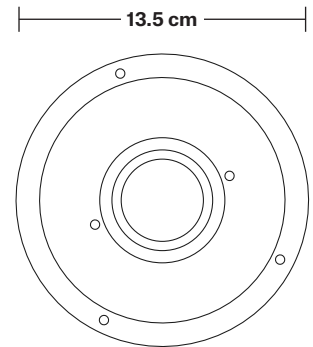

Brooklyn Outdoor & Bathroom Pendant

Product Code: BR-IP65-P

H: 130 cm x W: 13.5 cm x D: 13.5 cm

SPECIFICATIONS

We meet all UK and EU lighting and safety regulations.

Our products are hand finished to ensure an authentic vintage look and therefore they may vary slightly from those shown in the images.

DIMENSIONS

Bulb Holder Diameter: 6 cm / 2.5"

Bulb Holder Height: 12.5 cm / 4.3"

Ceiling Rose Diameter: 13.5 cm / 5.3"

Ceiling Rose Height: 3 cm / 1.2"

Full Drop: 130 cm / 51"

INDUSTVILLE

Brooklyn Outdoor & Bathroom Cord Set ES E27 Bulb Holder

Product Code: BR-IP65-CS

H: 115.5 cm x W: 13.5 cm x D: 13.5 cm

SPECIFICATIONS

We meet all UK and EU lighting and safety regulations.

Our products are hand finished to ensure an authentic vintage look and therefore they may vary slightly from those shown in the images.

DIMENSIONS

Bulb Holder Diameter: 6 cm / 2.5"

Bulb Holder Height: 12.5 cm / 4.3"

Ceiling Rose Diameter: 13.5 cm / 5.3"

Ceiling Rose Height: 3 cm / 1.2"

Full Drop: 115.5 cm / 45.5"

Brooklyn Outdoor & Bathroom Pendant - Copper