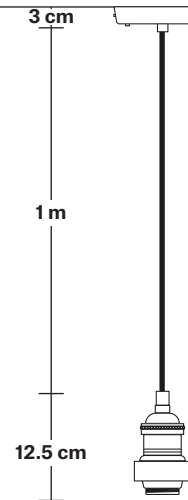

Brooklyn Outdoor & Bathroom Cord Set ES E27 Bulb Holder

Product Code: BR-IP65-CS

H: 115.5 cm x W: 13.5 cm x D: 13.5 cm

SPECIFICATIONS

We meet all UK and EU lighting and safety regulations.

Our products are hand finished to ensure an authentic vintage look and therefore they may vary slightly from those shown in the images.

Bulb required: Standard screw (E27) fitting, max 40W.

Weight: 0.8 kg

INFORMATION

Finishes: Brass, Pewter, Copper.

Ready to be installed, installation required.

Wall mount screws not included.

IP rating: IP65 with glass.

DIMENSIONS

Bulb Holder Diameter: 6 cm / 2.5"

Bulb Holder Height: 12.5 cm / 4.3"

Ceiling Rose Diameter: 13.5 cm / 5.3"

Ceiling Rose Height: 3 cm / 1.2"

Full Drop: 115.5 cm / 45.5"