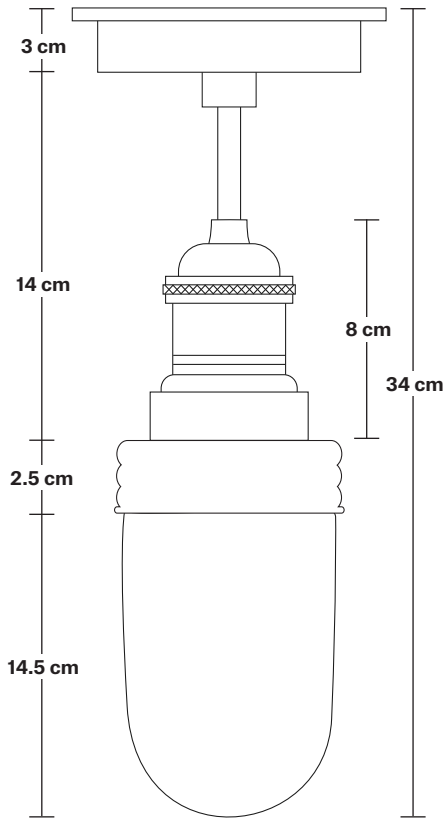

Brooklyn Outdoor & Bathroom Flush Mount - Tube Glass

Product Code: BR-IP65-FM

H: 34 cm x W: 13.5 cm x D: 13.5 cm

SPECIFICATIONS

We meet all UK and EU lighting and safety regulations.

Our products are hand finished to ensure an authentic vintage look and therefore they may vary slightly from those shown in the images.

IP rating: IP65 with Tube glass.

DIMENSIONS

Holder Diameter: 6 cm / 2.5"

Holder Height: 17 cm / 6.6"

Ceiling Rose Diameter: 13.5 cm / 5.3"

Ceiling Rose Height: 3 cm / 1.2"

Brooklyn Outdoor & Bathroom Flush Mount Holder - Tube Glass

Product Code: BR-IP65-FMH

H: 17 cm x W: 13.5 cm x D: 13.5 cm

SPECIFICATIONS

We meet all UK and EU lighting and safety regulations.

Our products are hand finished to ensure an authentic vintage look and therefore they may vary slightly from those shown in the images.

Ceiling rose: Pewter.

IP rating: IP65 with Tube glass.

DIMENSIONS

Holder Diameter: 6 cm / 2.5"

Holder Height: 17 cm / 6.6"

Ceiling Rose Diameter: 13.5 cm / 5.3"

Ceiling Rose Height: 3 cm / 1.2"

Brooklyn Outdoor & Bathroom Flush Mount - Brass