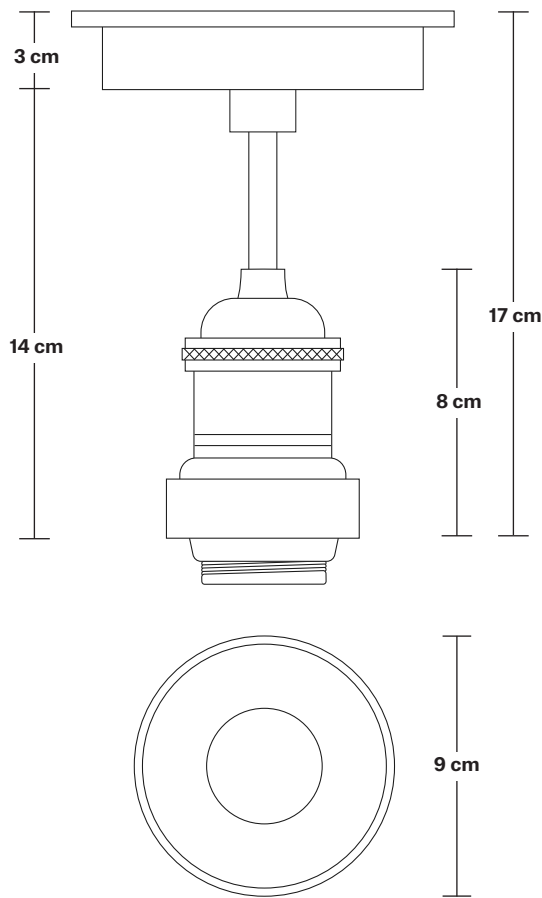

Ceiling rose: Pewter.

IP rating: IP65 with Tube glass.

DIMENSIONS

Holder Diameter: 6 cm / 2.5"

Holder Height: 17 cm / 6.6"

Ceiling Rose Diameter: 13.5 cm / 5.3"

Ceiling Rose Height: 3 cm / 1.2"

Brooklyn Outdoor & Bathroom Flush Mount - Brass

IP rating: IP65 with glass.

DIMENSIONS

Holder Diameter: 6 cm / 2.5"

Holder Height: 17 cm / 6.6"

Ceiling Rose Diameter: 13.5 cm / 5.3"

Ceiling Rose Height: 3 cm / 1.2"

Brooklyn Outdoor & Bathroom Flush Mount Holder - Tube Glass

Product Code: BR-IP65-FMH

H: 17 cm x W: 13.5 cm x D: 13.5 cm

SPECIFICATIONS

We meet all UK and EU lighting and safety regulations.

Our products are hand finished to ensure an authentic vintage look and therefore they may vary slightly from those shown in the images.

Ceiling rose: Pewter.

IP rating: IP65 with Tube glass.

DIMENSIONS

Holder Diameter: 6 cm / 2.5"

Holder Height: 17 cm / 6.6"

Ceiling Rose Diameter: 13.5 cm / 5.3"

Ceiling Rose Height: 3 cm / 1.2"

Brooklyn Outdoor & Bathroom Flush Mount - Pewter