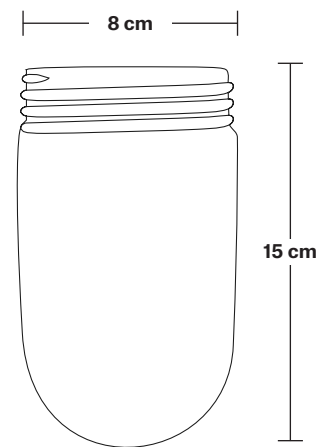

Brooklyn Outdoor & Bathroom Flush Mount - Tube Glass

Product Code: BR-IP65-FM

H: 34 cm x W: 13.5 cm x D: 13.5 cm

SPECIFICATIONS

We meet all UK and EU lighting and safety regulations.

Our products are hand finished to ensure an authentic vintage look and therefore they may vary slightly from those shown in the images.

IP rating: IP65 with Tube glass.

DIMENSIONS

Holder Diameter: 6 cm / 2.5"

Holder Height: 17 cm / 6.6"

Ceiling Rose Diameter: 13.5 cm / 5.3"

Ceiling Rose Height: 3 cm / 1.2"

Brooklyn Outdoor & Bathroom Flush Mount Holder - Tube Glass

Product Code: BR-IP65-FMH

H: 17 cm x W: 13.5 cm x D: 13.5 cm

SPECIFICATIONS

We meet all UK and EU lighting and safety regulations.

Our products are hand finished to ensure an authentic vintage look and therefore they may vary slightly from those shown in the images.

Ceiling rose: Pewter.

IP rating: IP65 with Tube glass.

DIMENSIONS

Holder Diameter: 6 cm / 2.5"

Holder Height: 17 cm / 6.6"

Ceiling Rose Diameter: 13.5 cm / 5.3"

Ceiling Rose Height: 3 cm / 1.2"

Brooklyn Outdoor & Bathroom Flush Mount - Brass