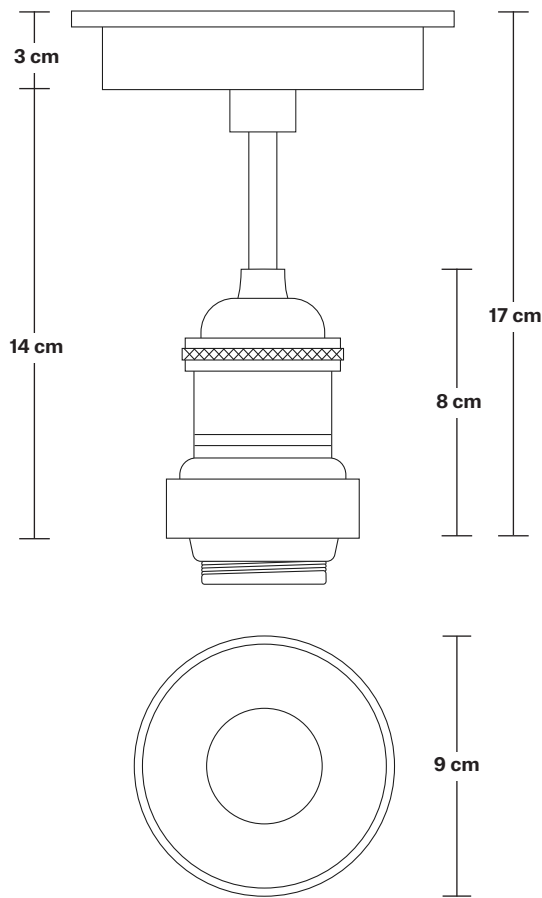

Brooklyn Outdoor & Bathroom Flush Mount - Tube Glass

Product Code: BR-IP65-FM

H: 34 cm x W: 13.5 cm x D: 13.5 cm

SPECIFICATIONS

We meet all UK and EU lighting and safety regulations.

Our products are hand finished to ensure an authentic vintage look and therefore they may vary slightly from those shown in the images.

IP rating: IP65 with Tube glass.

DIMENSIONS

Holder Diameter: 6 cm / 2.5"

Holder Height: 17 cm / 6.6"

Ceiling Rose Diameter: 13.5 cm / 5.3"

Ceiling Rose Height: 3 cm / 1.2"

Brooklyn Outdoor & Bathroom Flush Mount Holder - Tube Glass

Product Code: BR-IP65-FMH

H: 17 cm x W: 13.5 cm x D: 13.5 cm

SPECIFICATIONS

We meet all UK and EU lighting and safety regulations.

Our products are hand finished to ensure an authentic vintage look and therefore they may vary slightly from those shown in the images.

Ceiling rose: Pewter.

IP rating: IP65 with Tube glass.

DIMENSIONS

Holder Diameter: 6 cm / 2.5"

Holder Height: 17 cm / 6.6"

Ceiling Rose Diameter: 13.5 cm / 5.3"

Ceiling Rose Height: 3 cm / 1.2"

Brooklyn Outdoor & Bathroom Flush Mount - Brass