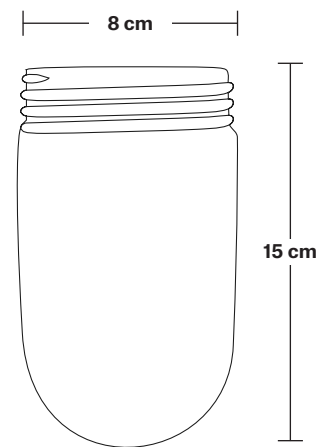

Ceiling rose: Pewter.

IP rating: IP65 with Tube glass.

DIMENSIONS

Holder Diameter: 6 cm / 2.5"

Holder Height: 17 cm / 6.6"

Ceiling Rose Diameter: 13.5 cm / 5.3"

Ceiling Rose Height: 3 cm / 1.2"

Brooklyn Outdoor & Bathroom Flush Mount - Brass

IP rating: IP65 with glass.

DIMENSIONS

Holder Diameter: 6 cm / 2.5"

Holder Height: 17 cm / 6.6"

Ceiling Rose Diameter: 13.5 cm / 5.3"

Ceiling Rose Height: 3 cm / 1.2"

Brooklyn Outdoor & Bathroom Flush Mount Holder - Tube Glass

Product Code: BR-IP65-FMH

H: 17 cm x W: 13.5 cm x D: 13.5 cm

SPECIFICATIONS

We meet all UK and EU lighting and safety regulations.

Our products are hand finished to ensure an authentic vintage look and therefore they may vary slightly from those shown in the images.

Ceiling rose: Pewter.

IP rating: IP65 with Tube glass.

DIMENSIONS

Holder Diameter: 6 cm / 2.5"

Holder Height: 17 cm / 6.6"

Ceiling Rose Diameter: 13.5 cm / 5.3"

Ceiling Rose Height: 3 cm / 1.2"

Brooklyn Outdoor & Bathroom Flush Mount - Pewter