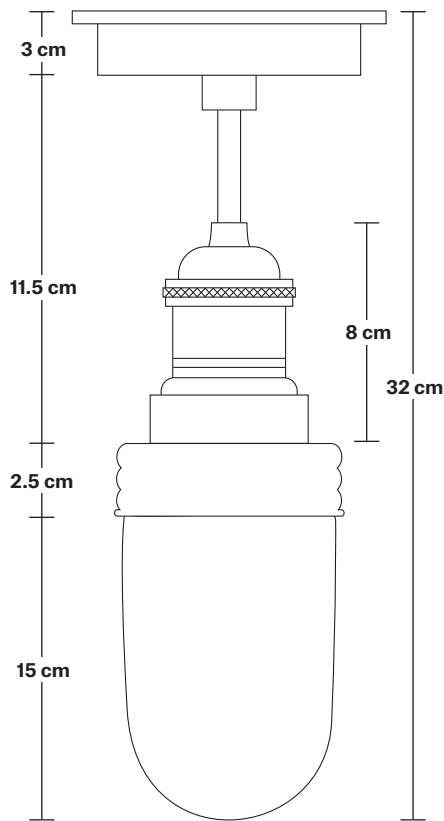

Product Code: BR-IP65-FMH

H: 17 cm x W: 13.5 cm x D: 13.5 cm

SPECIFICATIONS

We meet all UK and EU lighting and safety regulations.

Our products are hand finished to ensure an authentic vintage look and therefore they may vary slightly from those shown in the images.

Ceiling rose: Pewter.

IP rating: IP65 with Tube glass.

DIMENSIONS

Holder Diameter: 6 cm / 2.5"

Holder Height: 17 cm / 6.6"

Ceiling Rose Diameter: 13.5 cm / 5.3"

Ceiling Rose Height: 3 cm / 1.2"

Brooklyn Outdoor & Bathroom Flush Mount - Brass

Brooklyn Outdoor & Bathroom Flush Mount

Product Code: BR-IP65-FM

H: 32 cm x W: 13.5 cm x D: 13.5 cm

SPECIFICATIONS

We meet all UK and EU lighting and safety regulations.

Our products are hand finished to ensure an authentic vintage look and therefore they may vary slightly from those shown in the images.

IP rating: IP65 with glass.

DIMENSIONS

Holder Diameter: 6 cm / 2.5"

Holder Height: 17 cm / 6.6"

Ceiling Rose Diameter: 13.5 cm / 5.3"

Ceiling Rose Height: 3 cm / 1.2"

Brooklyn Outdoor & Bathroom Flush Mount Holder - Tube Glass