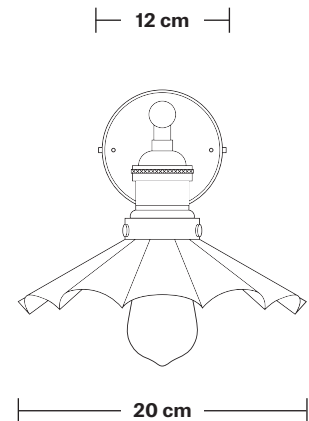

Shade Diameter: 20 cm / 8"

Shade Height (no holder): 7 cm / 2.6"

INDUSTVILLE

Brooklyn Wall Light Holder

Product Code: BR-WL

H: 18 cm x W: 12 cm x D: 20 cm

SPECIFICATIONS

We meet all UK and EU lighting and safety regulations.

INFORMATION

Finishes: Brass, Pewter and Copper.

Ready to be installed, installation required.

Wall mount screws not included.

Wall mount rose: Pewter.

DIMENSIONS

Holder Diameter: 6 cm / 2.5"

Holder Height: 18 cm / 7.1"

BR-UWL8-B-BH

Brooklyn Umbrella Wall Light - 8 Inch - Brass - Pewter Holder

BR-UWL8-B-PH

Sleek Umbrella Pendant - 8 Inch - Brass

Sleek Umbrella Pendant - 8 Inch - Brass - Brass Holder

SL-UP8-B-BH

Sleek Umbrella Pendant - 8 Inch - Brass - Pewter Holder

SL-UP8-B-PH

Brooklyn Umbrella Wall Light - 8 Inch

Product Code: BR-UWL8

H: 23.5 cm x W: 20 cm x D: 28 cm

SPECIFICATIONS

We meet all UK and EU lighting and safety regulations.

Our products are hand finished to ensure an authentic vintage look and therefore they may vary slightly from those shown in the images.