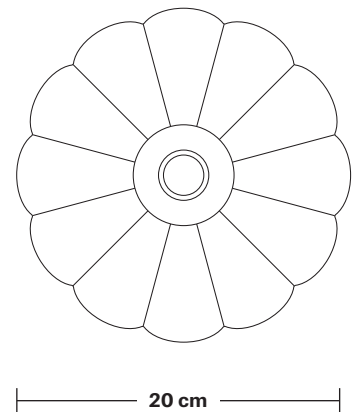

Holder Diameter: 6 cm / 2.5"

Holder Height: 18 cm / 7.1"

Wall Rose Diameter: 12 cm / 4.9"

Wall Rose Height: 2 cm / 0.8"

Umbrella Shade - 8 Inch - Shade Only

Product Code: U8-SO

H: 16 cm x W: 20 cm x D: 20 cm

SL-UP8-B-PH

Brooklyn Umbrella Wall Light - 8 Inch

Product Code: BR-UWL8

H: 23.5 cm x W: 20 cm x D: 28 cm

SPECIFICATIONS

We meet all UK and EU lighting and safety regulations.

Our products are hand finished to ensure an authentic vintage look and therefore they may vary slightly from those shown in the images.

Wall mount screws not included.

The lights can be operated by both the flick switch or the main switch.

Holders available: Brass, Pewter and Copper.

DIMENSIONS

Shade Diameter: 20 cm / 8"

Shade Height (no holder): 7 cm / 2.6"

Holder Diameter: 6 cm / 2.5"

Holder Height: 18 cm / 7.1"

Wall Rose Diameter: 12 cm / 4.9"

Wall Rose Height: 2 cm / 0.8"

INDUSTVILLE

Umbrella Shade - 8 Inch - Shade Only

Product Code: U8-SO

H: 16 cm x W: 20 cm x D: 20 cm