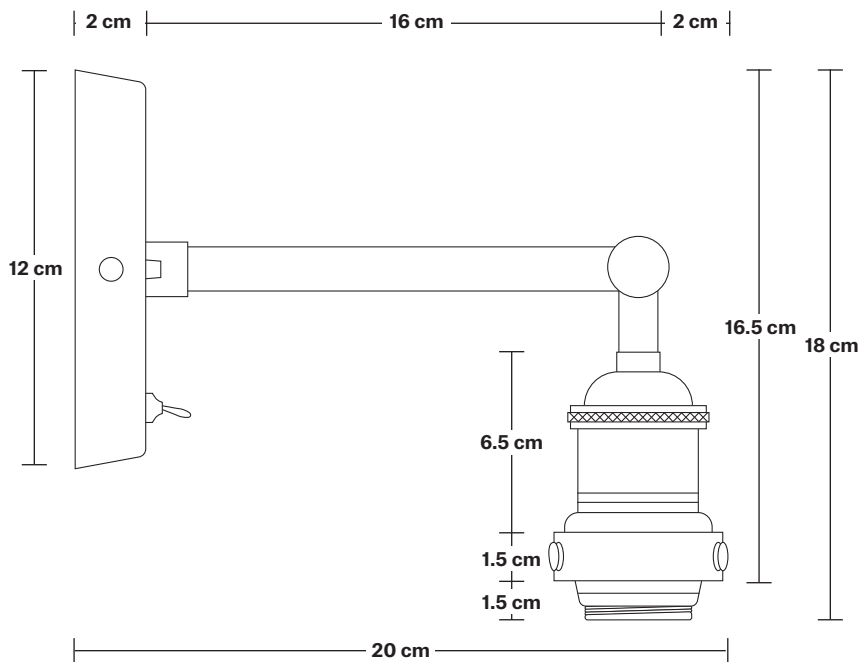

Holder Diameter: 6 cm / 2.5"

Holder Height: 18 cm / 7.1"

Wall Rose Diameter: 12 cm / 4.9"

Wall Rose Height: 2 cm / 0.8"

Umbrella Shade - 8 Inch - Shade Only

Product Code: U8-SO

H: 16 cm x W: 20 cm x D: 20 cm

Bulb required: Standard screw (E27) fitting, max 40W.

Shade weight: 0.2 kg

INFORMATION

Finishes: Brass, Pewter and Copper.

Ready to be installed, installation required.

Wall mount screws not included.

DIMENSIONS

Shade Diameter: 20 cm / 8"

Shade Height (no holder): 7 cm / 2.6"

INDUSTVILLE

Brooklyn Wall Light Holder

Product Code: BR-WL

H: 18 cm x W: 12 cm x D: 20 cm

SPECIFICATIONS

We meet all UK and EU lighting and safety regulations.

INFORMATION

Finishes: Brass, Pewter and Copper.

Ready to be installed, installation required.

Wall mount screws not included.

Wall mount rose: Pewter.

DIMENSIONS

Holder Diameter: 6 cm / 2.5"

Holder Height: 18 cm / 7.1"