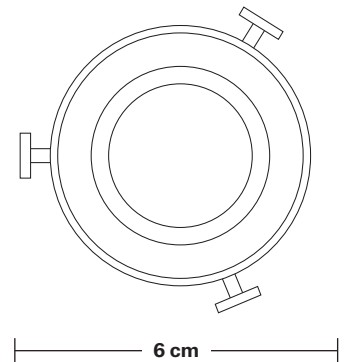

Holder Diameter: 6 cm / 2.5"

Holder Height: 18 cm / 7.1"

Wall Rose Diameter: 12 cm / 4.9"

Wall Rose Height: 2 cm / 0.8"

INDUSTVILLE

Umbrella Shade - 8 Inch - Shade Only

Product Code: U8-SO

H: 16 cm x W: 20 cm x D: 20 cm

Bulb required: Standard screw (E27) fitting, max 40W.

Shade weight: 0.2 kg

INFORMATION

Finishes: Brass, Pewter and Copper.

Ready to be installed, installation required.

Wall mount screws not included.

DIMENSIONS

Shade Diameter: 20 cm / 8"

Shade Height (no holder): 7 cm / 2.6"

Brooklyn Wall Light Holder

Product Code: BR-WL

H: 18 cm x W: 12 cm x D: 20 cm

SPECIFICATIONS

We meet all UK and EU lighting and safety regulations.

INFORMATION

Finishes: Brass, Pewter and Copper.

Ready to be installed, installation required.

Wall mount screws not included.

Wall mount rose: Pewter.

DIMENSIONS

Holder Diameter: 6 cm / 2.5"

Holder Height: 18 cm / 7.1"