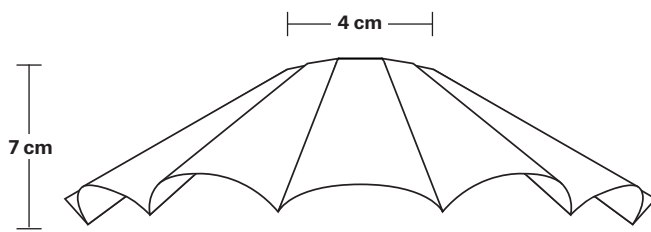

Wall mount screws not included.

The lights can be operated by both the flick switch or the main switch.

Holders available: Brass, Pewter and Copper.

DIMENSIONS

Shade Diameter: 20 cm / 8"

Shade Height (no holder): 7 cm / 2.6"

Holder Diameter: 6 cm / 2.5"

Holder Height: 18 cm / 7.1"

Wall Rose Diameter: 12 cm / 4.9"

Wall Rose Height: 2 cm / 0.8"

Umbrella Shade - 8 Inch - Shade Only

Product Code: U8-SO

H: 16 cm x W: 20 cm x D: 20 cm

Shade Diameter: 20 cm / 8"

Shade Height (no holder): 7 cm / 2.6"

INDUSTVILLE

Brooklyn Wall Light Holder

Product Code: BR-WL

H: 18 cm x W: 12 cm x D: 20 cm

SPECIFICATIONS

We meet all UK and EU lighting and safety regulations.