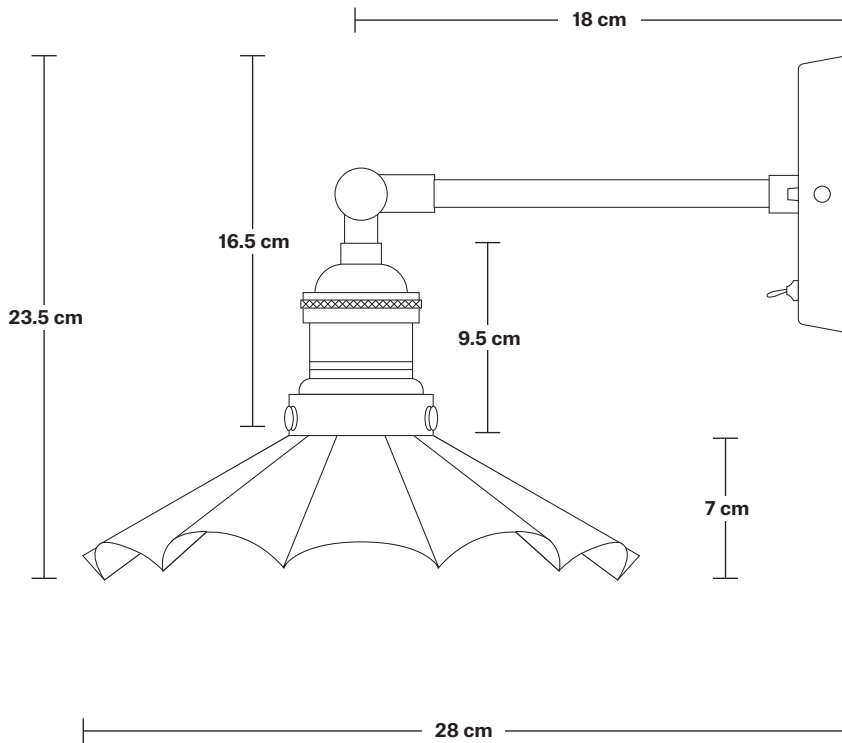

Brooklyn Umbrella Wall Light - 8 Inch

Product Code: BR-UWL8

H: 23.5 cm x W: 20 cm x D: 28 cm

SPECIFICATIONS

We meet all UK and EU lighting and safety regulations.

Our products are hand finished to ensure an authentic vintage look and therefore they may vary slightly from those shown in the images.

Bulb required: Standard screw (E27) fitting, max 40W.

Shade weight: 0.2 kg | **Holder weight:** 0.6 kg

Maximum weight: 0.8 kg

INFORMATION

Finishes: Brass, Pewter and Copper.

Ready to be installed, installation required.

Wall mount screws not included.

The lights can be operated by both the flick switch or the main switch.

Holders available: Brass, Pewter and Copper.

DIMENSIONS

Shade Diameter: 20 cm / 8"

Shade Height (no holder): 7 cm / 2.6"

Holder Diameter: 6 cm / 2.5"

Holder Height: 18 cm / 7.1"

Wall Rose Diameter: 12 cm / 4.9"

Wall Rose Height: 2 cm / 0.8"

Umbrella Shade - 8 Inch - Shade Only

Product Code: U8-SO

H: 16 cm x W: 20 cm x D: 20 cm