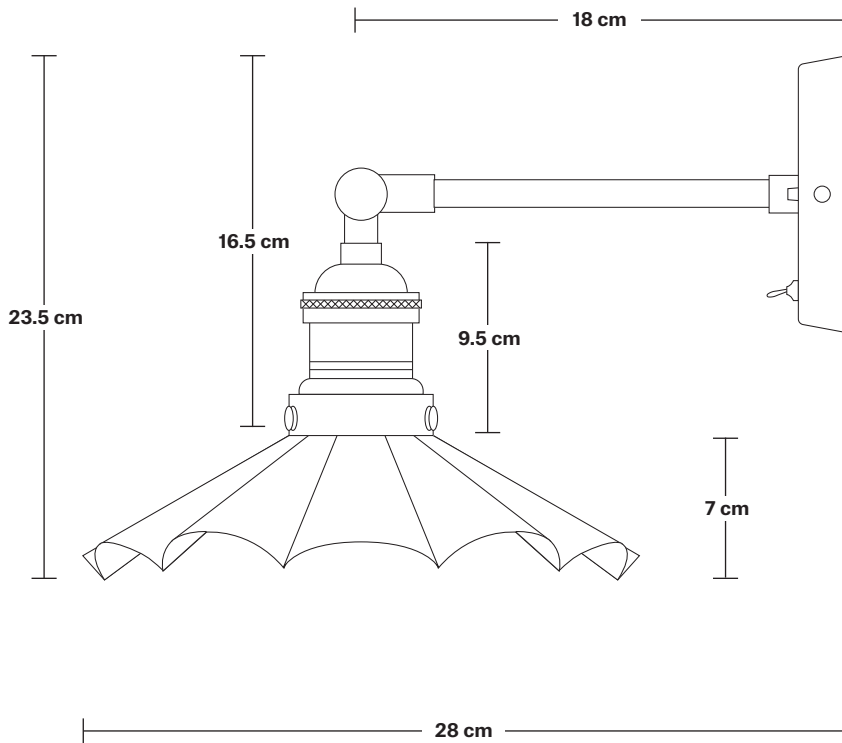

Shade Diameter: 20 cm / 8"

Shade Height (no holder): 7 cm / 2.6"

INDUSTVILLE

Brooklyn Wall Light Holder

Product Code: BR-WL

H: 18 cm x W: 12 cm x D: 20 cm

SPECIFICATIONS

We meet all UK and EU lighting and safety regulations.

BR-UWL8-B-BH

Brooklyn Umbrella Wall Light - 8 Inch - Brass - Pewter Holder

BR-UWL8-B-PH

Sleek Umbrella Pendant - 8 Inch - Brass

Sleek Umbrella Pendant - 8 Inch - Brass - Brass Holder

SL-UP8-B-BH

Sleek Umbrella Pendant - 8 Inch - Brass - Pewter Holder

SL-UP8-B-PH

Brooklyn Umbrella Wall Light - 8 Inch

Product Code: BR-UWL8

H: 23.5 cm x W: 20 cm x D: 28 cm

SPECIFICATIONS

We meet all UK and EU lighting and safety regulations.

Our products are hand finished to ensure an authentic vintage look and therefore they may vary slightly from those shown in the images.

Holder Diameter: 6 cm / 2.5"

Holder Height: 18 cm / 7.1"

Wall Rose Diameter: 12 cm / 4.9"

Wall Rose Height: 2 cm / 0.8"

INDUSTVILLE

Umbrella Shade - 8 Inch - Shade Only

Product Code: U8-SO

H: 16 cm x W: 20 cm x D: 20 cm