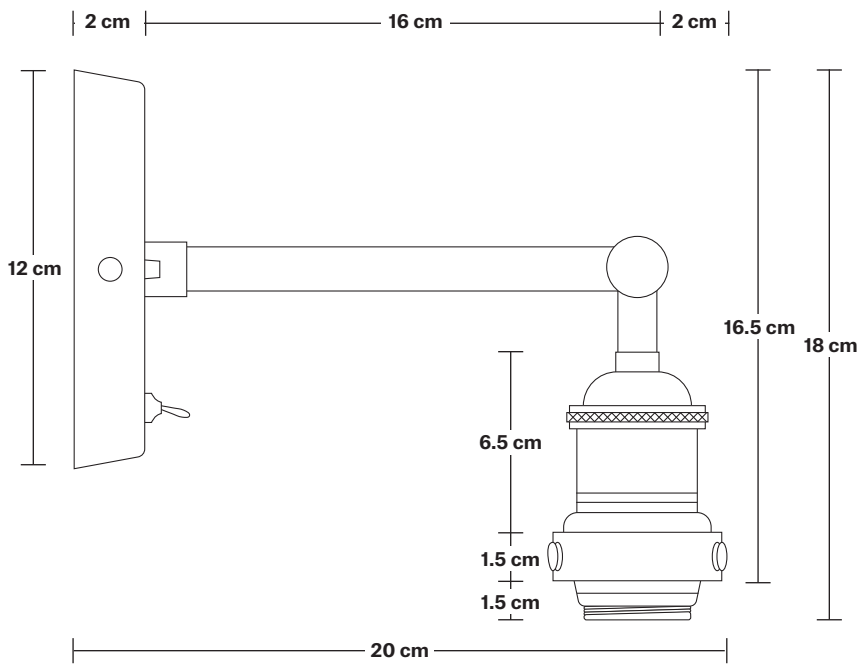

Holder Diameter: 6 cm / 2.5"

Holder Height: 18 cm / 7.1"

Wall Rose Diameter: 12 cm / 4.9"

Wall Rose Height: 2 cm / 0.8"

INDUSTVILLE

Umbrella Shade - 8 Inch - Shade Only

Product Code: U8-SO

H: 16 cm x W: 20 cm x D: 20 cm

Bulb required: Standard screw (E27) fitting, max 40W.

Shade weight: 0.2 kg

INFORMATION

Finishes: Brass, Pewter and Copper.

Ready to be installed, installation required.

Wall mount screws not included.

DIMENSIONS

Shade Diameter: 20 cm / 8"

Shade Height (no holder): 7 cm / 2.6"

Brooklyn Wall Light Holder

Product Code: BR-WL

H: 18 cm x W: 12 cm x D: 20 cm

SPECIFICATIONS

We meet all UK and EU lighting and safety regulations.

INFORMATION

Finishes: Brass, Pewter and Copper.

Ready to be installed, installation required.

Wall mount screws not included.

Wall mount rose: Pewter.

DIMENSIONS

Holder Diameter: 6 cm / 2.5"

Holder Height: 18 cm / 7.1"