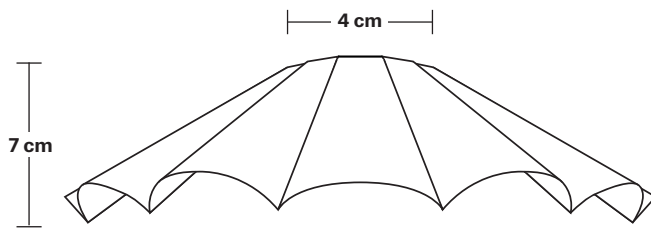

Wall mount screws not included.

The lights can be operated by both the flick switch or the main switch.

Holders available: Brass, Pewter and Copper.

DIMENSIONS

Shade Diameter: 20 cm / 8"

Shade Height (no holder): 7 cm / 2.6"

Holder Diameter: 6 cm / 2.5"

Holder Height: 18 cm / 7.1"

Wall Rose Diameter: 12 cm / 4.9"

Wall Rose Height: 2 cm / 0.8"

INDUSTVILLE

Umbrella Shade - 8 Inch - Shade Only

Product Code: U8-SO

H: 16 cm x W: 20 cm x D: 20 cm