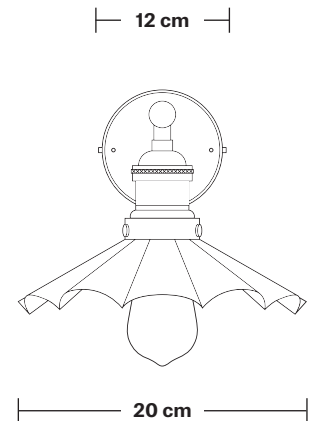

Brooklyn Umbrella Wall Light - 8 Inch

Product Code: BR-UWL8

H: 23.5 cm x W: 20 cm x D: 28 cm

SPECIFICATIONS

We meet all UK and EU lighting and safety regulations.

Our products are hand finished to ensure an authentic vintage look and therefore they may vary slightly from those shown in the images.

Bulb required: Standard screw (E27) fitting, max 40W.

Shade weight: 0.2 kg | **Holder weight:** 0.6 kg

Maximum weight: 0.8 kg

INFORMATION

Finishes: Brass, Pewter and Copper.

Ready to be installed, installation required.

Wall mount screws not included.

The lights can be operated by both the flick switch or the main switch.

Holders available: Brass, Pewter and Copper.

DIMENSIONS

Shade Diameter: 20 cm / 8"

Shade Height (no holder): 7 cm / 2.6"

Holder Diameter: 6 cm / 2.5"

Holder Height: 18 cm / 7.1"

Wall Rose Diameter: 12 cm / 4.9"

Wall Rose Height: 2 cm / 0.8"

Umbrella Shade - 8 Inch - Shade Only

Product Code: U8-SO

H: 16 cm x W: 20 cm x D: 20 cm