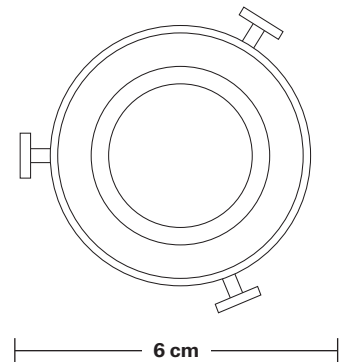

Holder Diameter: 6 cm / 2.5"

Holder Height: 18 cm / 7.1"

Wall Rose Diameter: 12 cm / 4.9"

Wall Rose Height: 2 cm / 0.8"

Umbrella Shade - 8 Inch - Shade Only

Product Code: U8-SO

H: 16 cm x W: 20 cm x D: 20 cm

Bulb required: Standard screw (E27) fitting, max 40W.

Shade weight: 0.2 kg

INFORMATION

Finishes: Brass, Pewter and Copper.

Ready to be installed, installation required.

Wall mount screws not included.

DIMENSIONS

Shade Diameter: 20 cm / 8"

Shade Height (no holder): 7 cm / 2.6"

INDUSTVILLE

Brooklyn Wall Light Holder

Product Code: BR-WL

H: 18 cm x W: 12 cm x D: 20 cm

SPECIFICATIONS

We meet all UK and EU lighting and safety regulations.

INFORMATION

Finishes: Brass, Pewter and Copper.

Ready to be installed, installation required.

Wall mount screws not included.

Wall mount rose: Pewter.

DIMENSIONS

Holder Diameter: 6 cm / 2.5"

Holder Height: 18 cm / 7.1"