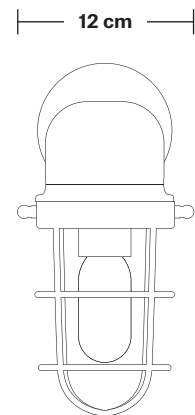

Bulkhead Sconce Wall Light - 12 Inch

Product Code: BK-SWL12

H: 30 cm x W: 12 cm x D: 17 cm

SPECIFICATIONS

We meet all UK and EU lighting and safety regulations.

Our products are hand finished to ensure an authentic vintage look and therefore they may vary slightly from those shown in the images.

Bulb required: Standard screw (E27) fitting, max 40W.

Glass weight: 0.4 kg **Shade weight:** 1.5 kg - 4kg

Maximum weight: 4.4 kg

INFORMATION

Finishes: Gunmetal, Copper and Black

Ready to be installed, installation required.

Wall mount screws not included.

DIMENSIONS

Shade Diameter: 9 cm / 3.5"

Shade Height (no holder): 30 cm / 11.8"

Projection incl shade: 17 cm / 6.7"

INDUSTVILLE

Bulkhead Sconce Wall Light - 12 Inch - Black

Shade Only

Sconce - Glass Only

S12-GO

Bulkhead Sconce Wall Light - 12 Inch - Black

Bulkhead Sconce Wall Light - 12 Inch - Black

BK-SWL12-BK
