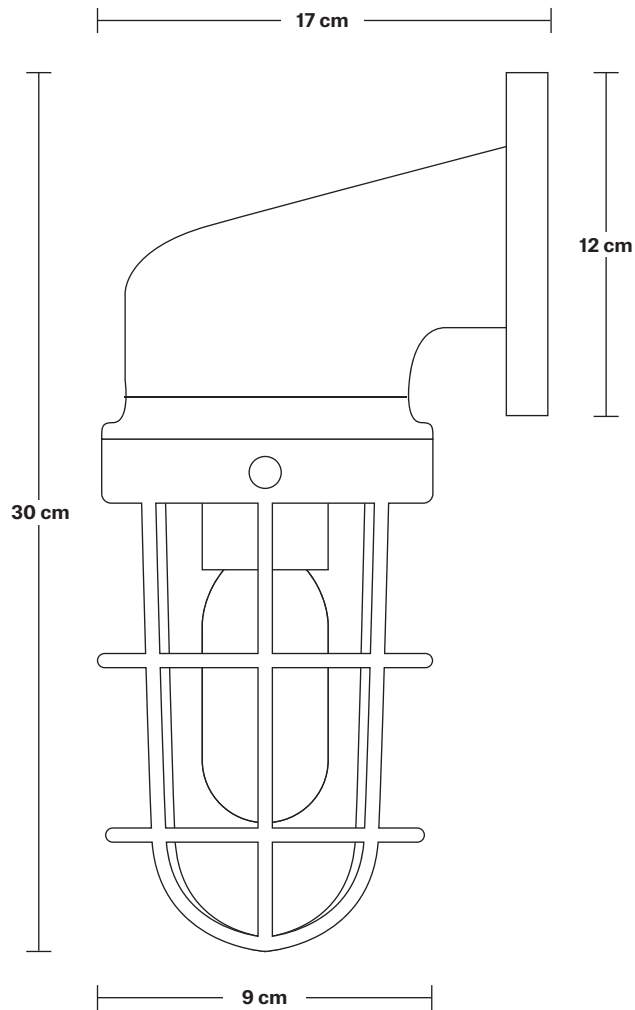

Bulkhead Sconce Wall Light - 12 Inch

Product Code: BK-SWL12

H: 30 cm x W: 12 cm x D: 17 cm

SPECIFICATIONS

We meet all UK and EU lighting and safety regulations.

Our products are hand finished to ensure an authentic vintage look and therefore they may vary slightly from those shown in the images.

Bulb required: Standard screw (E27) fitting, max 40W.

Glass weight: 0.4 kg **Shade weight:** 1.5 kg - 4kg

Maximum weight: 4.4 kg

INFORMATION

Finishes: Gunmetal, Copper and Black

Ready to be installed, installation required.

Wall mount screws not included.

DIMENSIONS

Shade Diameter: 9 cm / 3.5"

Shade Height (no holder): 30 cm / 11.8"

Projection incl shade: 17 cm / 6.7"

INDUSTVILLE

Bulkhead Sconce Wall Light - 12 Inch - Black

Shade Only

Sconce - Glass Only

S12-GO

Bulkhead Sconce Wall Light - 12 Inch - Black

Bulkhead Sconce Wall Light - 12 Inch - Black

BK-SWL12-BK
