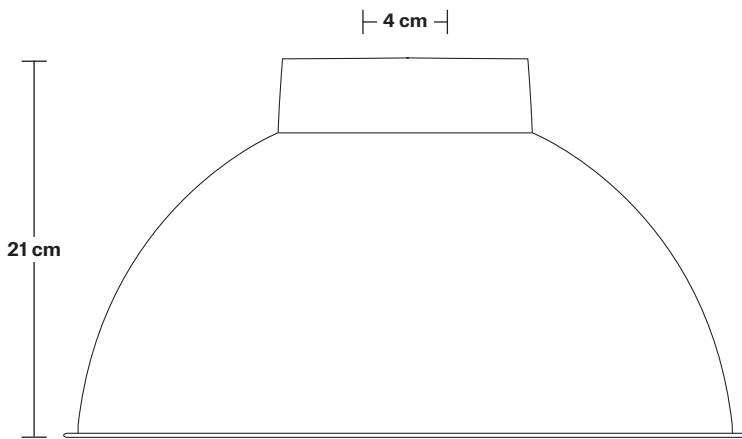

Dome - 13 Inch - Shade Only

Product Code: D13-SO

H: 21 cm x W: 33 cm x D: 33 cm

SPECIFICATIONS

We meet all UK and EU lighting and safety regulations.

Our products are hand finished to ensure an authentic vintage look and therefore they may vary slightly from those shown in the images.

Shade weight: 1.1kg

INFORMATION

Finishes: Brass, Pewter, Light Pewter, Copper, Copper & Pewter, Brass & Pewter.

DIMENSIONS

Shade Diameter: 33 cm / 13"

Shade Height (no holder): 21 cm / 8.3"

33 cm

4 cm

21 cm

Dome - 13 Inch

SPECIFICATIONS

We meet all UK and EU lighting and safety regulations.

Our products are hand finished to ensure an authentic vintage look and therefore they may vary slightly from those shown in the images.

Weight: 1.1kg

INFORMATION

Product Code: D13-SO

Finishes: Brass, Pewter, Light Pewter, Copper, Copper & Pewter, Brass & Pewter, Black.

DIMENSIONS

H: 21 cm x **W:** 33 cm x **D:** 33 cm

Shade Diameter: 33 cm / 13"