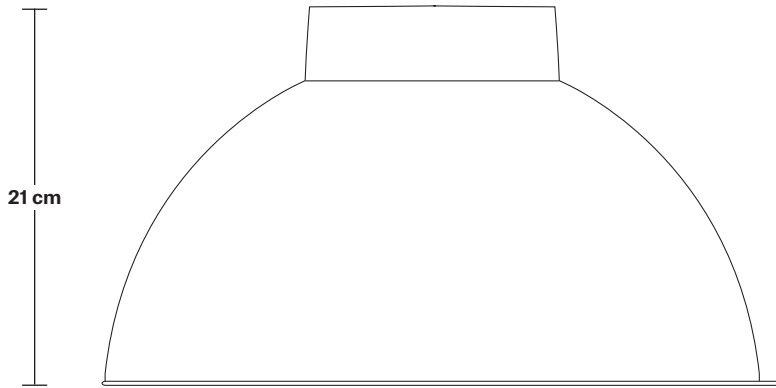

Dome - 13 Inch - Shade Only

Product Code: D13-SO

H: 21 cm x W: 33 cm x D: 33 cm

SPECIFICATIONS

We meet all UK and EU lighting and safety regulations.

Our products are hand finished to ensure an authentic vintage look and therefore they may vary slightly from those shown in the images.

Shade weight: 1.1kg

INFORMATION

Finishes: Brass, Pewter, Light Pewter, Copper, Copper & Pewter, Brass & Pewter.

DIMENSIONS

Shade Diameter: 33 cm / 13"

Shade Height (no holder): 21 cm / 8.3"

33 cm

4 cm

21 cm

Dome - 13 Inch

SPECIFICATIONS

We meet all UK and EU lighting and safety regulations.

Our products are hand finished to ensure an authentic vintage look and therefore they may vary slightly from those shown in the images.

Weight: 1.1kg

INFORMATION

Product Code: D13-SO

Finishes: Brass, Pewter, Light Pewter, Copper, Copper & Pewter, Brass & Pewter, Black.

DIMENSIONS

H: 21 cm x **W:** 33 cm x **D:** 33 cm

Shade Diameter: 33 cm / 13"