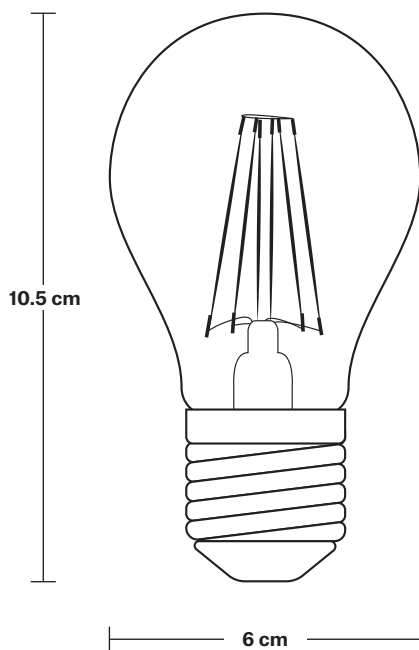

Vintage LED Edison Bulb Old Filament Lamp - 7W E27 Classic A60

Product Code: A60-7W

7W

SPECIFICATIONS

We meet all UK and EU lighting and safety regulations.

Our products are hand finished to ensure an authentic vintage look and therefore they may vary slightly from those shown in the images.

Wattage: 7W - 720 lumen - clear - dimmable (range: 10 - 100%)

Voltage: 220-240V

INFORMATION

Finishes: Clear

Fitting Size: E27 screw cap

Colour Temp: 2700 K

Colour Rendering Index: CRI >80

Compatible Dimmer: LED Compatible

Lifespan: 15,000 Hours

DIMENSIONS

Bulb Height: 10.5 cm / 4.1"

Bulb Width: 6 cm / 2.4"

Bulb Depth: 6 cm / 2.4"

INDUSTVILLE