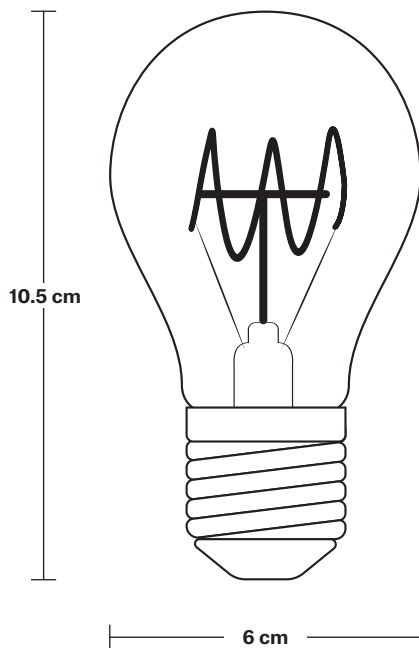

Vintage LED Spiral Edison Bulb

5W E27 Classic A60

Product Code: A60-SP-5W

5W

SPECIFICATIONS

We meet all UK and EU lighting and safety regulations.

Our products are hand finished to ensure an authentic vintage look and therefore they may vary slightly from those shown in the images.

Wattage: 5W - 250 lumen - amber - dimmable (range: 10 - 100%)

Voltage: 220-240V

INFORMATION

Finishes: Amber

Fitting Size: E27 screw cap

Colour Temp: 2200 K

Colour Rendering Index: CRI >80

Compatible Dimmer: LED Compatible

Lifespan: 15,000 Hours

DIMENSIONS

Bulb Height: 10.5 cm / 4.1"

Bulb Width: 6 cm / 2.4"

Bulb Depth: 6 cm / 2.4"

INDUSTVILLE