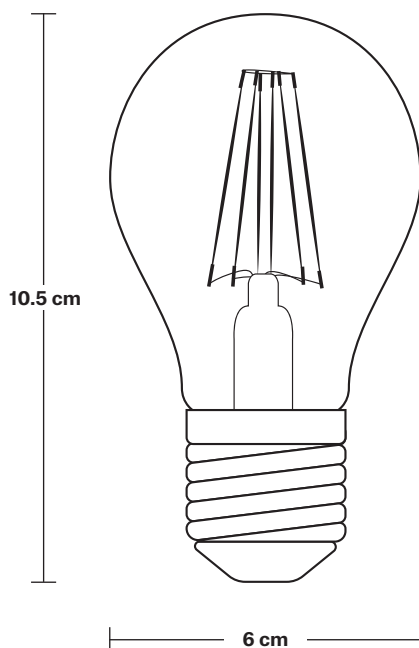

Vintage LED Edison Bulb Old Filament Lamp - 5W E27 Classic A60

Product Code: A60-5W

5W

SPECIFICATIONS

We meet all UK and EU lighting and safety regulations.

Our products are hand finished to ensure an authentic vintage look and therefore they may vary slightly from those shown in the images.

Wattage: 5W - 560 lumen - clear - dimmable (range: 10 - 100%), 5W - 500 lumen - amber - dimmable (range: 10 - 100%)

Voltage: 220-240V

INFORMATION

Finishes: Amber and Clear.

Fitting Size: E27 screw cap

Colour Temp: 2700 K

Colour Rendering Index: CRI >80

Compatible Dimmer: LED Compatible

Lifespan: 15,000 Hours

DIMENSIONS

Bulb Height: 10.5 cm / 4.1"

Bulb Width: 6 cm / 2.4"

Bulb Depth: 6 cm / 2.4"

INDUSTVILLE