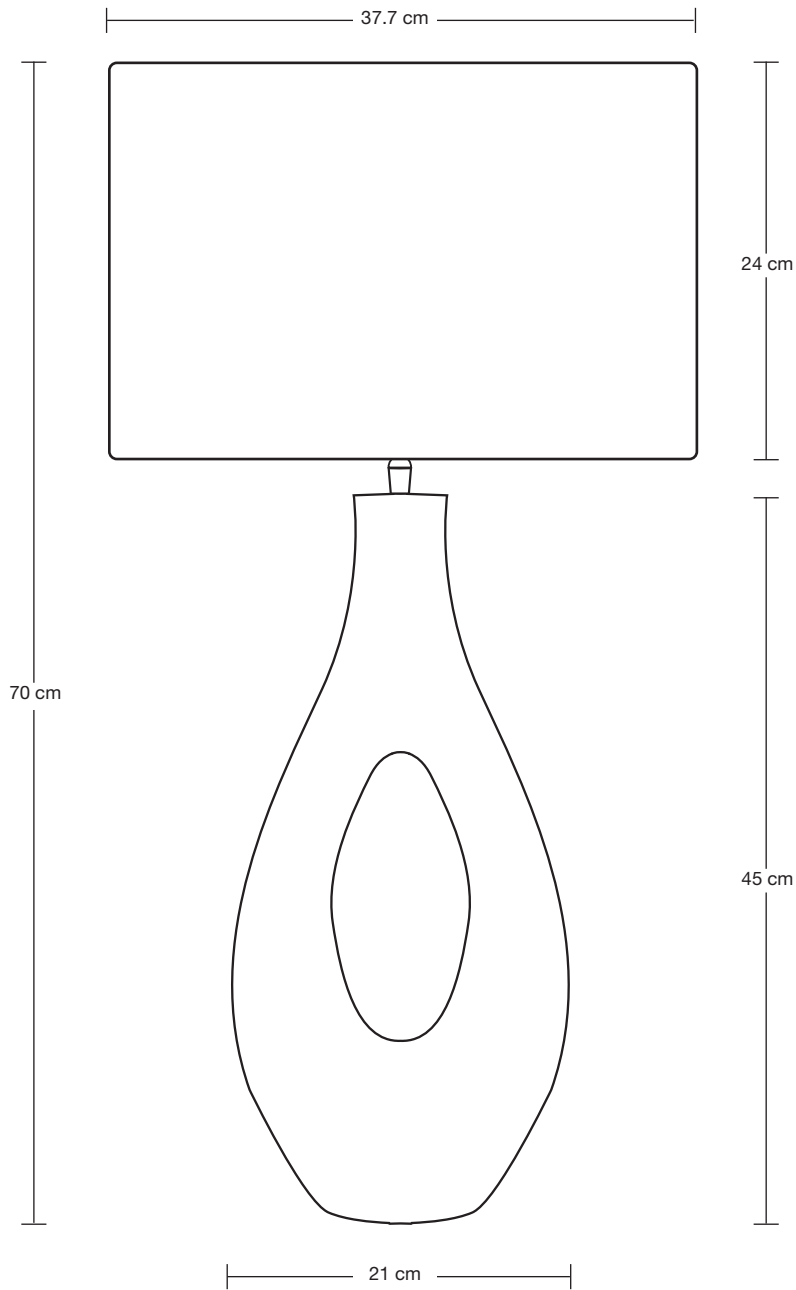

ORNATE

Ornate Ellipse Table Lamp - Large Drum Lampshade

SPECIFICATIONS

We meet all UK and EU lighting and safety regulations.

Our products are hand finished to ensure an authentic vintage look and therefore they may vary slightly from those shown in the images.

Bulb Required: Standard screw (E27) fitting, max 40W.

WEIGHT: 4.08 kg

INFORMATION

PRODUCT CODE: ORN-ELTL-LDR

BASE FINISHES: Brass, Pewter.

FLEX CORD: 2m Black Twisted Flex With Plug

LAMPSHADE FINISHES: White, Grey

LAMPSHADE FABRIC: Dupion Silk

DIMENSIONS

H: 70 cm x W: 37.7 cm x D: 37.7 cm

BASE DIAMETER: 21 cm / 8.3"

BASE HEIGHT: 51 cm / 20.1"

SHADE DIAMETER: 37.7 cm / 14.8"

SHADE HEIGHT: 24 cm / 9.4"

INDUSTVILLE