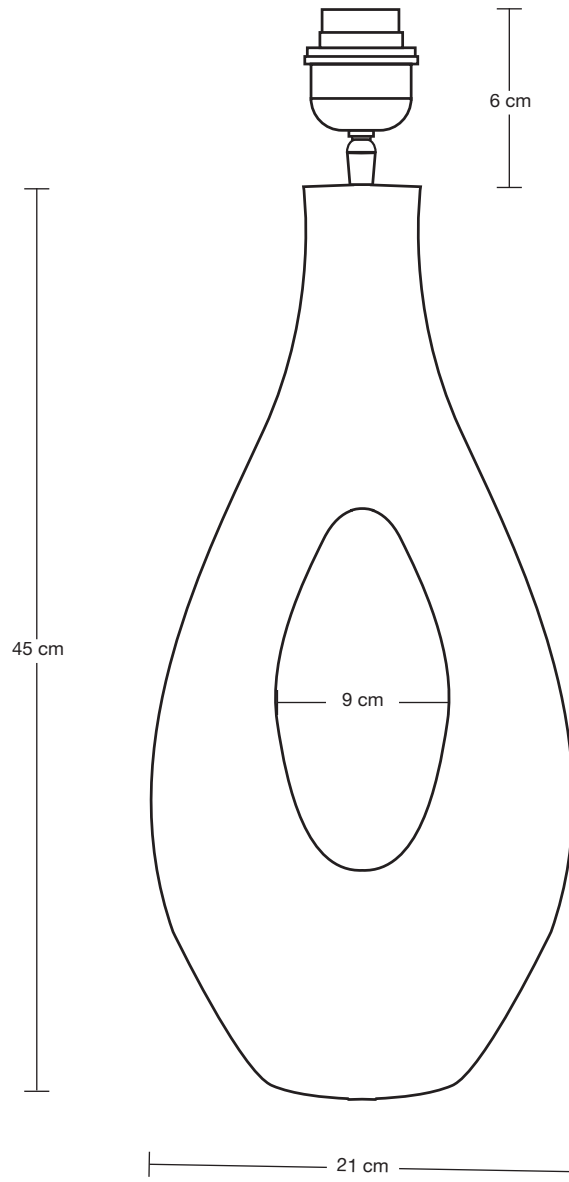

ORNATE

Ornate Ellipse Table Lamp - Base Only

SPECIFICATIONS

We meet all UK and EU lighting and safety regulations.

Our products are hand finished to ensure an authentic vintage look and therefore they may vary slightly from those shown in the images.

Bulb Required: Standard screw (E27) fitting, max 40W.

WEIGHT: 3.58 kg

INFORMATION

PRODUCT CODE: ORN-ELTL-BO

BASE FINISHES: Brass, Pewter.

FLEX CORD: 2m Black Twisted Flex With Plug

DIMENSIONS

H: 51 cm x W: 21 cm x D: 13 cm

BASE DIAMETER: 21 cm / 8.2"

BASE HEIGHT: 51 cm / 20"

INDUSTVILLE