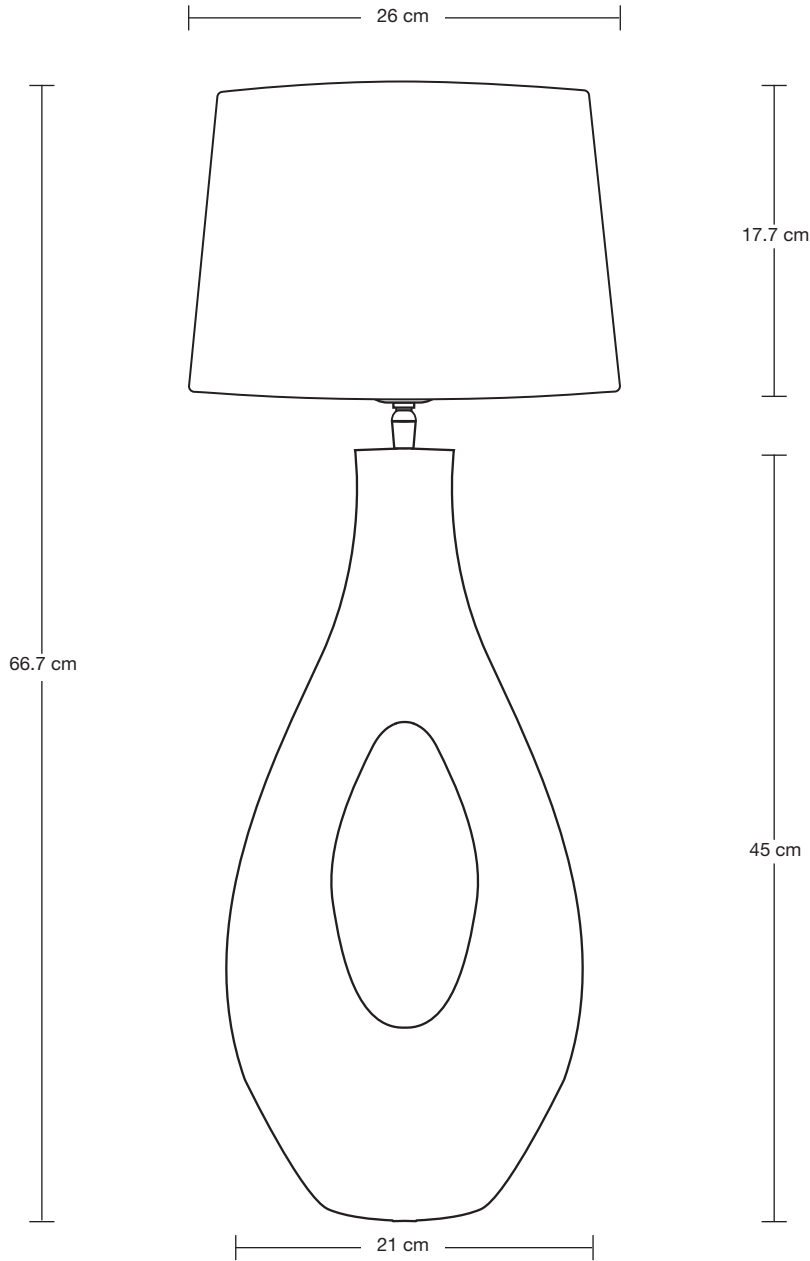

Bulb Required: Standard screw (E27) fitting, max 40W.

WEIGHT: 3.95 kg

INFORMATION

PRODUCT CODE: ORN-ELTL-LEM

BASE FINISHES: Brass, Pewter.

FLEX CORD: 2M Black Twisted Fabric Flex with the ON/OFF switch

LAMPSHADE FINISHES: White, Grey

LAMPSHADE FABRIC: Dupion Silk

DIMENSIONS

H: 71.5 cm x W: 35.5 cm x D: 35.5 cm

BASE DIAMETER: 21 cm / 8.3"

BASE HEIGHT: 51 cm / 20.1"

SHADE DIAMETER: 35.5 cm / 14"

SHADE HEIGHT: 25 cm / 9.8"

ORNATE

LAMPSHADE FABRIC: Dupion Silk

DIMENSIONS

H: 65.7 cm x W: 26 cm x D: 26 cm

BASE DIAMETER: 21 cm / 8.3"

BASE HEIGHT: 51 cm / 20.1"

SHADE DIAMETER: 26 cm / 10.2"

SHADE HEIGHT: 17.7 cm / 6.9"

INDUSTVILLE

LAMPSHADE FABRIC: Dupion Silk

DIMENSIONS

H: 70 cm x W: 37.7 cm x D: 37.7 cm

BASE DIAMETER: 21 cm / 8.3"

BASE HEIGHT: 51 cm / 20.1"

SHADE DIAMETER: 37.7 cm / 14.8"

SHADE HEIGHT: 24 cm / 9.4"

INDUSTVILLE