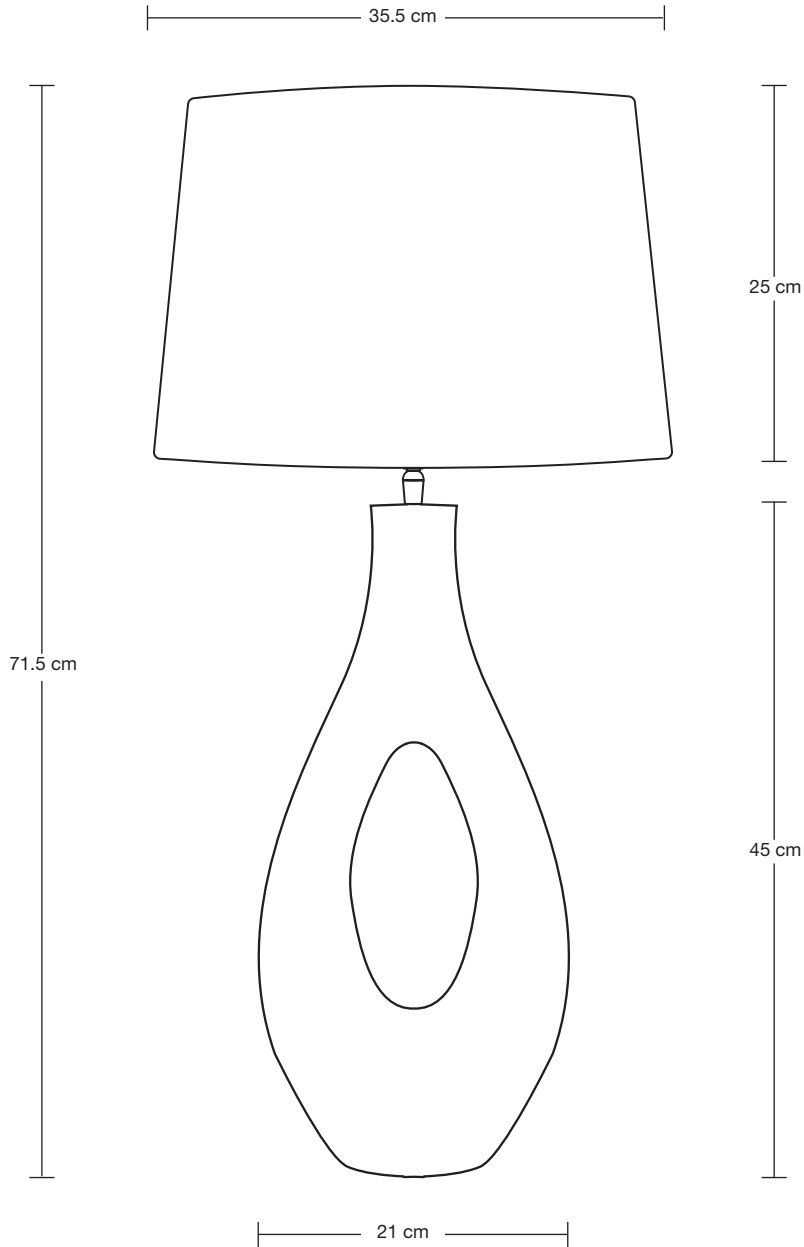

ORNATE

Ornate Ellipse Table Lamp Large Empire Shade

SPECIFICATIONS

We meet all UK and EU lighting and safety regulations.

Our products are hand finished to ensure an authentic vintage look and therefore they may vary slightly from those shown in the images.

Bulb Required: Standard screw (E27) fitting, max 40W.

WEIGHT: 3.95 kg

INFORMATION

PRODUCT CODE: ORN-ELTL-LEM

BASE FINISHES: Brass, Pewter.

FLEX CORD: 2M Black Twisted Fabric Flex with the ON/OFF switch

LAMPSHADE FINISHES: White, Grey

LAMPSHADE FABRIC: Dupion Silk

DIMENSIONS

H: 71.5 cm x W: 35.5 cm x D: 35.5 cm

BASE DIAMETER: 21 cm / 8.3"

BASE HEIGHT: 51 cm / 20.1"

SHADE DIAMETER: 35.5 cm / 14"

SHADE HEIGHT: 25 cm / 9.8"