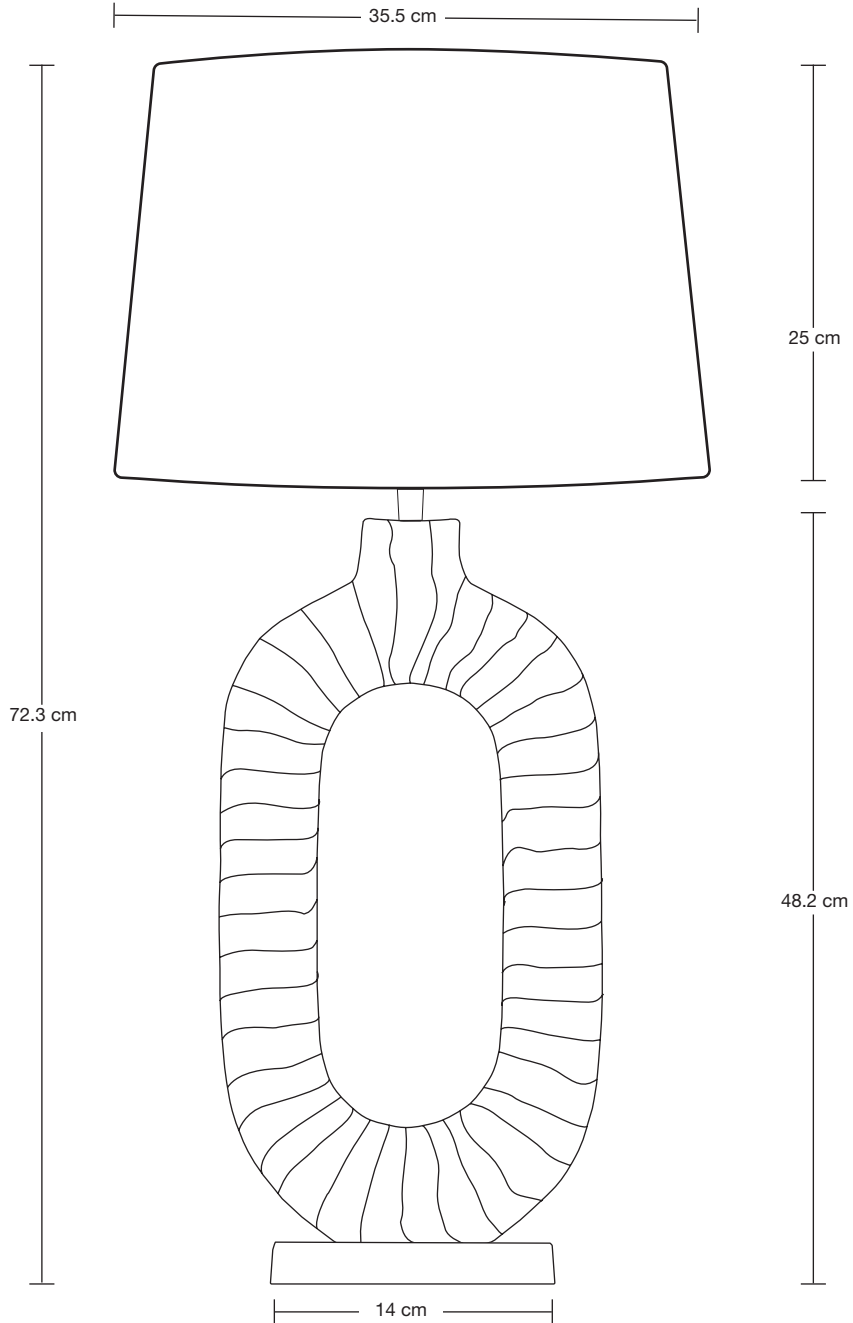

ORNATE

Ornate Oval Table Lamp - Large Empire Lampshade

SPECIFICATIONS

We meet all UK and EU lighting and safety regulations.

Our products are hand finished to ensure an authentic vintage look and therefore they may vary slightly from those shown in the images.

Bulb Required: Standard screw (E27) fitting, max 40W.

WEIGHT: 3.34 kg

INFORMATION

PRODUCT CODE: ORN-OTL-LEM

BASE FINISHES: Brass, Pewter.

FLEX CORD: 2m Black Twisted Flex With Plug

LAMPSHADE FINISHES: White, Grey

LAMPSHADE FABRIC: Dupion Silk

DIMENSIONS

H: 72.3 cm x W: 35.5 cm x D: 35.5 cm

BASE DIAMETER: 22.4 cm / 8.8"

BASE HEIGHT: 51.8 cm / 20.3"

SHADE DIAMETER: 35.5 cm / 13.9"

SHADE HEIGHT: 25 cm / 9.8"