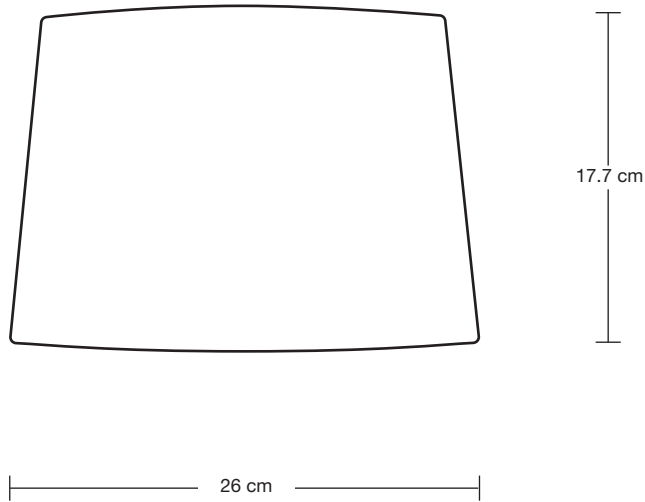

LAMPSHADE FABRIC: Dupion Silk

DIMENSIONS

H: 66.5 cm x W: 26 cm x D: 26 cm

BASE DIAMETER: 22.4 cm / 8.8"

BASE HEIGHT: 51.8 cm / 20.3"

SHADE DIAMETER: 26 cm / 10.2"

SHADE HEIGHT: 17.7 cm / 6.9"

INDUSTVILLE

LAMPSHADE FABRIC: Dupion Silk

DIMENSIONS

H: 66 cm x W: 22.4 cm x D: 20.5 cm

BASE DIAMETER: 22.4 cm / 8.8"

BASE HEIGHT: 51.8 cm / 20.3"

SHADE DIAMETER: 20.5 cm / 8"

SHADE HEIGHT: 17.7 cm / 6.9"

ORNATE

INFORMATION

PRODUCT CODE: EM-L-DS-LSO

SHADE FINISHES: White, Grey.

DIMENSIONS

H: 25 cm x W: 35.5 cm x D: 35.5 cm

SHADE DIAMETER: 35.5 cm / 13.9"

SHADE HEIGHT: 25 cm / 9.8"

SHADE

WEIGHT: 0.24 kg

INFORMATION

PRODUCT CODE: EM-S-DS-LSO

SHADE FINISHES: White, Grey

DIMENSIONS

H: 17.7 cm x W: 26 cm x D: 26 cm

SHADE DIAMETER: 26 cm / 10.2"

SHADE HEIGHT: 17.7 cm / 6.9"