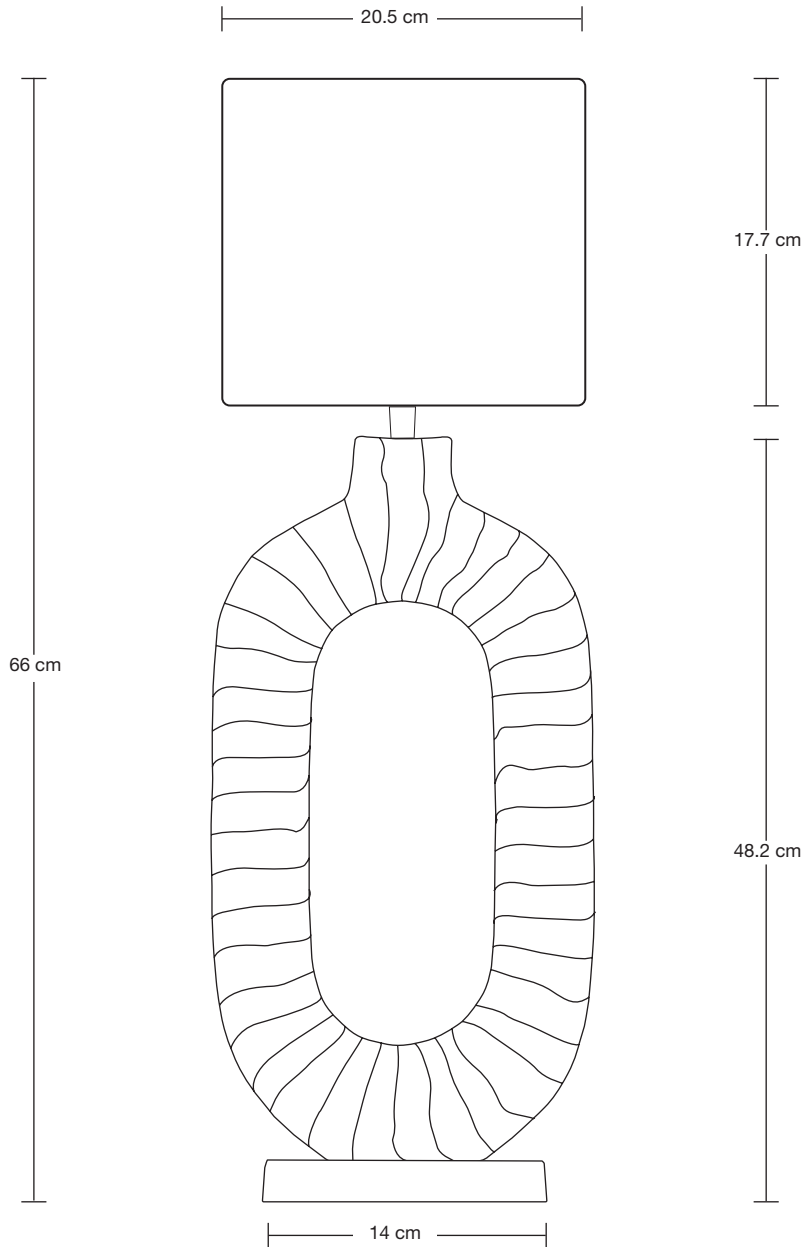

LAMPSHADE FABRIC: Dupion Silk

DIMENSIONS

H: 66.5 cm x W: 26 cm x D: 26 cm

BASE DIAMETER: 22.4 cm / 8.8"

BASE HEIGHT: 51.8 cm / 20.3"

SHADE DIAMETER: 26 cm / 10.2"

SHADE HEIGHT: 17.7 cm / 6.9"

INDUSTVILLE

LAMPSHADE FABRIC: Dupion Silk

DIMENSIONS

H: 72.3 cm x W: 35.5 cm x D: 35.5 cm

BASE DIAMETER: 22.4 cm / 8.8"

BASE HEIGHT: 51.8 cm / 20.3"

SHADE DIAMETER: 35.5 cm / 13.9"

SHADE HEIGHT: 25 cm / 9.8"

ORNATE

LAMPSHADE FABRIC: Dupion Silk

DIMENSIONS

H: 66 cm x W: 22.4 cm x D: 20.5 cm

BASE DIAMETER: 22.4 cm / 8.8"

BASE HEIGHT: 51.8 cm / 20.3"

SHADE DIAMETER: 20.5 cm / 8"

SHADE HEIGHT: 17.7 cm / 6.9"

ORNATE

BASE DIAMETER: 22.4 cm / 8.8"

BASE HEIGHT: 51.8 cm / 20.3"

INDUSTVILLE

SHADE

25 cm

35.5 cm

Empire - Large - Dupion Silk - Lampshade Only

SPECIFICATIONS