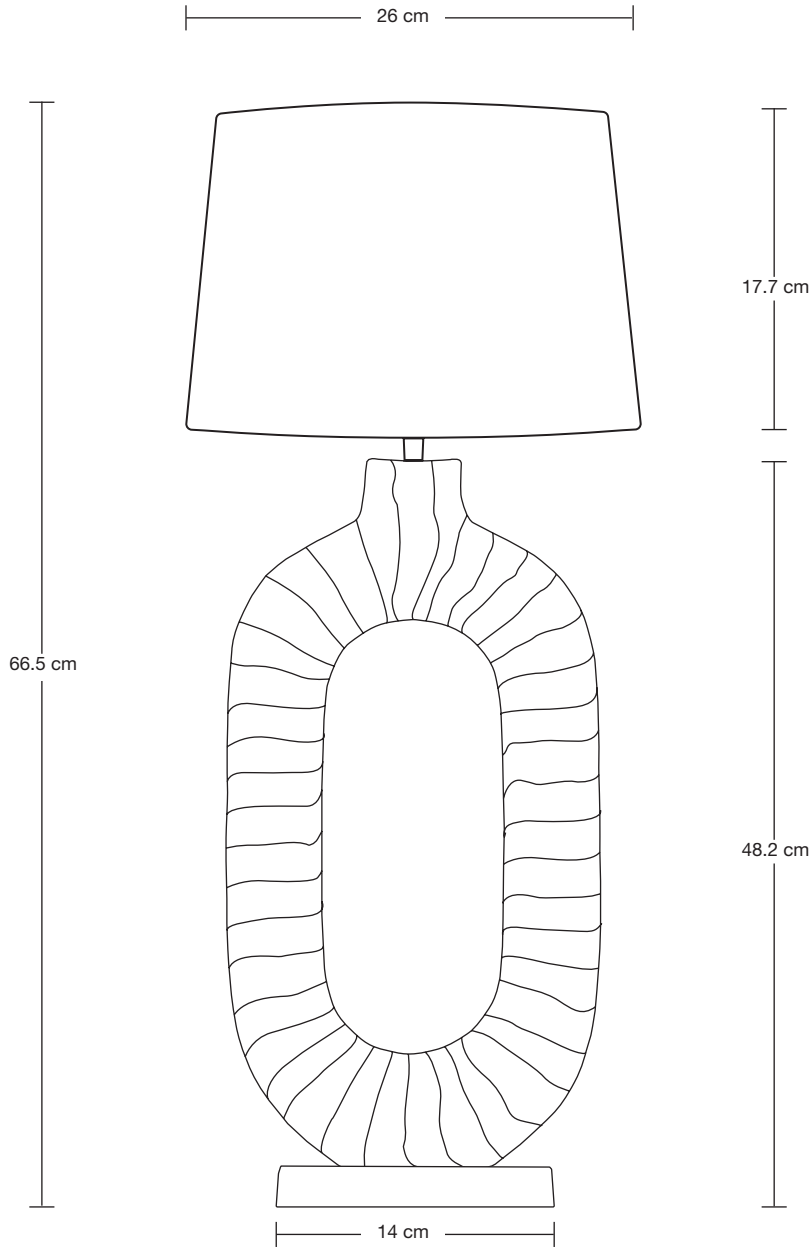

ORNATE

Ornate Oval Table Lamp - Small Empire Lampshade

SPECIFICATIONS

We meet all UK and EU lighting and safety regulations.

Our products are hand finished to ensure an authentic vintage look and therefore they may vary slightly from those shown in the images.

Bulb Required: Standard screw (E27) fitting, max 40W.

WEIGHT: 3.21 kg

INFORMATION

PRODUCT CODE: ORN-OTL-SEM

BASE FINISHES: Brass, Pewter.

FLEX CORD: 2m Black Twisted Flex With Plug

LAMPSHADE FINISHES: White, Grey

LAMPSHADE FABRIC: Dupion Silk

DIMENSIONS

H: 66.5 cm x W: 26 cm x D: 26 cm

BASE DIAMETER: 22.4 cm / 8.8"

BASE HEIGHT: 51.8 cm / 20.3"

SHADE DIAMETER: 26 cm / 10.2"

SHADE HEIGHT: 17.7 cm / 6.9"

INDUSTVILLE