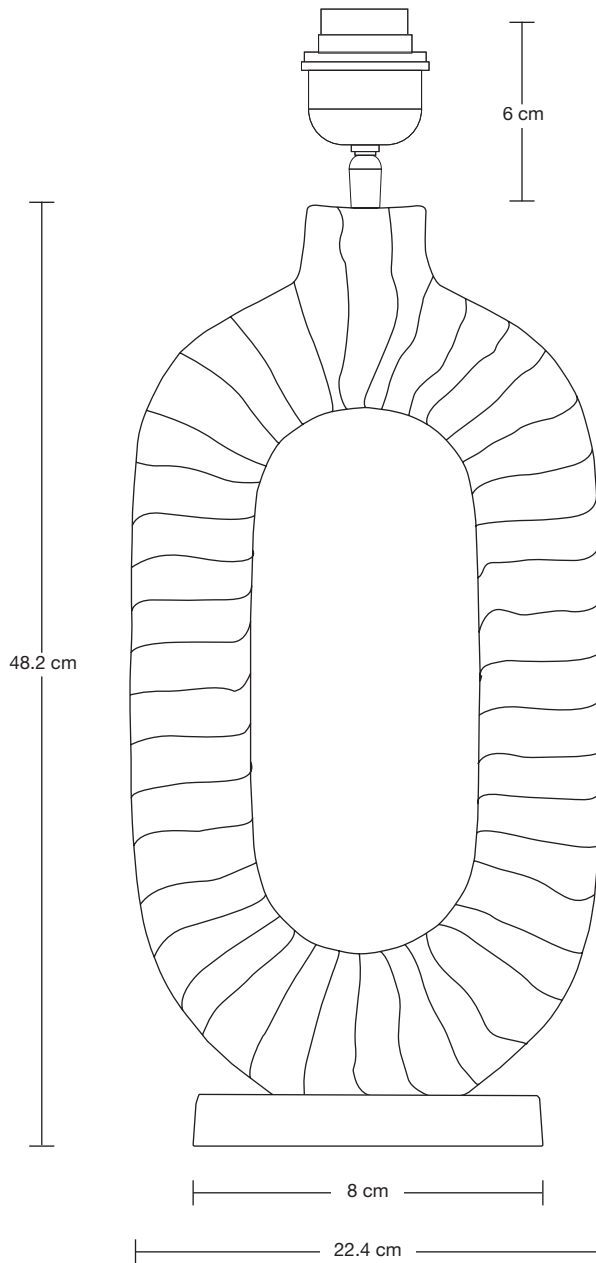

LAMPSHADE FABRIC: Dupion Silk

DIMENSIONS

H: 66.5 cm x W: 26 cm x D: 26 cm

BASE DIAMETER: 22.4 cm / 8.8"

BASE HEIGHT: 51.8 cm / 20.3"

SHADE DIAMETER: 26 cm / 10.2"

SHADE HEIGHT: 17.7 cm / 6.9"

INDUSTVILLE

LAMPSHADE FABRIC: Dupion Silk

DIMENSIONS

H: 72.3 cm x W: 35.5 cm x D: 35.5 cm

BASE DIAMETER: 22.4 cm / 8.8"

BASE HEIGHT: 51.8 cm / 20.3"

SHADE DIAMETER: 35.5 cm / 13.9"

SHADE HEIGHT: 25 cm / 9.8"

ORNATE

LAMPSHADE FABRIC: Dupion Silk

DIMENSIONS

H: 66 cm x W: 22.4 cm x D: 20.5 cm

BASE DIAMETER: 22.4 cm / 8.8"

BASE HEIGHT: 51.8 cm / 20.3"

SHADE DIAMETER: 20.5 cm / 8"

SHADE HEIGHT: 17.7 cm / 6.9"

ORNATE

BASE DIAMETER: 22.4 cm / 8.8"

BASE HEIGHT: 51.8 cm / 20.3"

INDUSTVILLE

SHADE

25 cm

35.5 cm

Empire - Large - Dupion Silk - Lampshade Only

SPECIFICATIONS