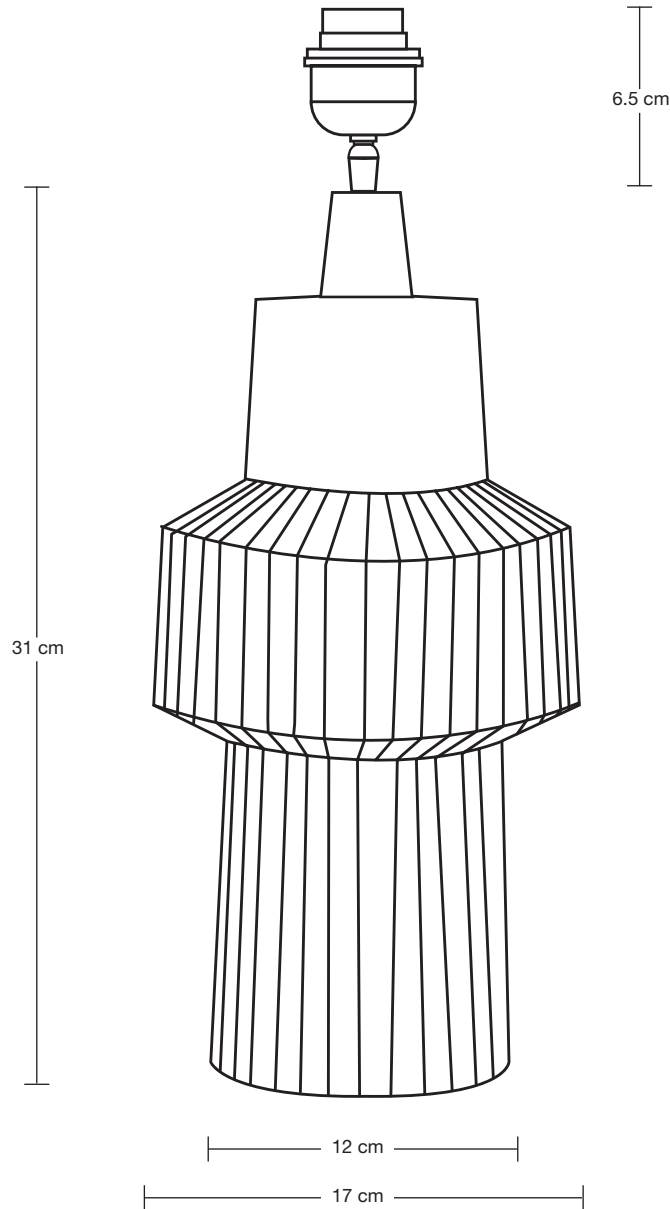

## Ornate Tower Table Lamp - Base Only

Bulb Required: Standard screw (E27) fitting, max 40W.

WEIGHT: 3.48 kg

### DIMENSIONS

H: 42 cm x W: 17 cm x D: 17 cm

BASE DIAMETER: 17 cm / 6.6"

BASE HEIGHT: 42 cm / 16.5"

INDUSTVILLE