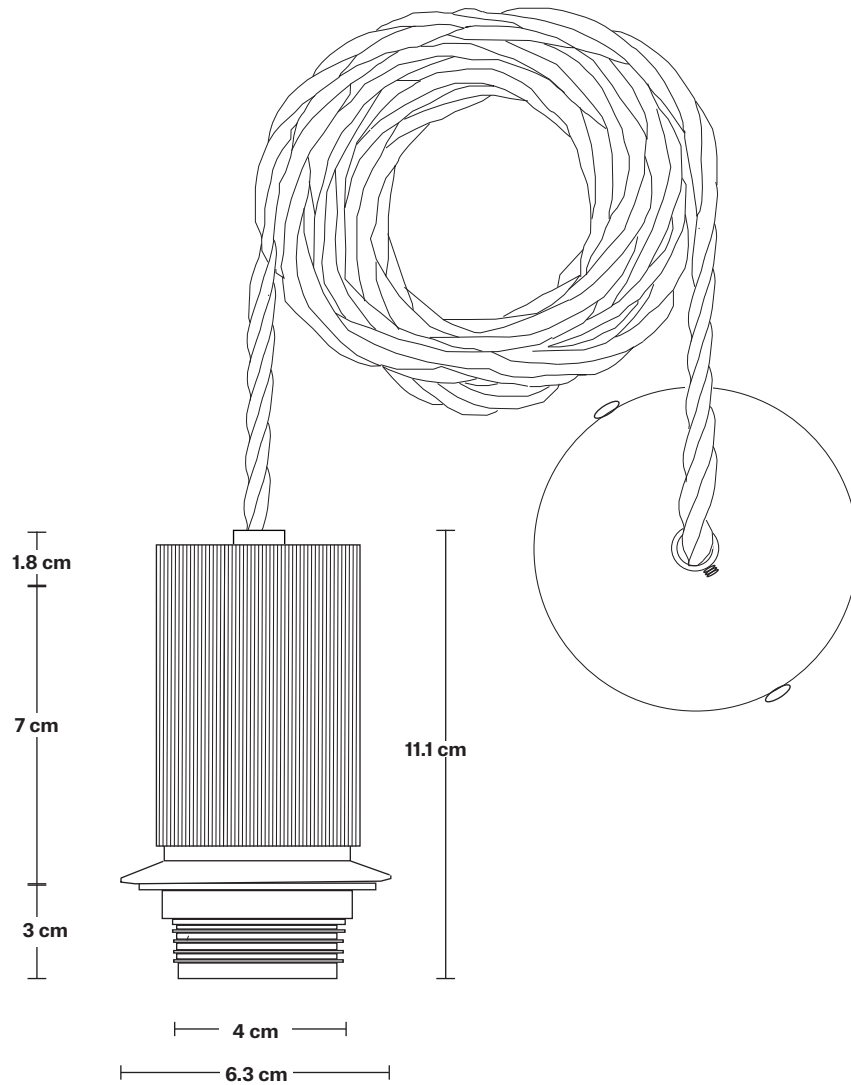

RIBBED

Ribbed Edison Cord Set ES E27 Bulb Holder

SPECIFICATIONS

We meet all UK and EU lighting and safety regulations.

Our products are hand finished to ensure an authentic vintage look and therefore they may vary slightly from those shown in the images.

Bulb Required: Standard screw (E27) fitting, max 40W.

WEIGHT: 0.3 kg

INFORMATION

PRODUCT CODE: RI-ECS

HOLDER FINISHES: Bronze, Black, Brass.

FLEX: 1m Black Twisted Fabric Flex.

Ready to be installed, installation required.

Wall mount screws not included.

DIMENSIONS

H: 111.1 cm x W: 6.3 cm x D: 6.3 cm

HOLDER DIAMETER: 6.3 cm / 2.5"

HOLDER HEIGHT: 11.1 cm / 4.3"

ROSE DIAMETER: 8.5 cm / 3.3"

ROSE HEIGHT: 2 cm / 0.8"

INDUSTVILLE