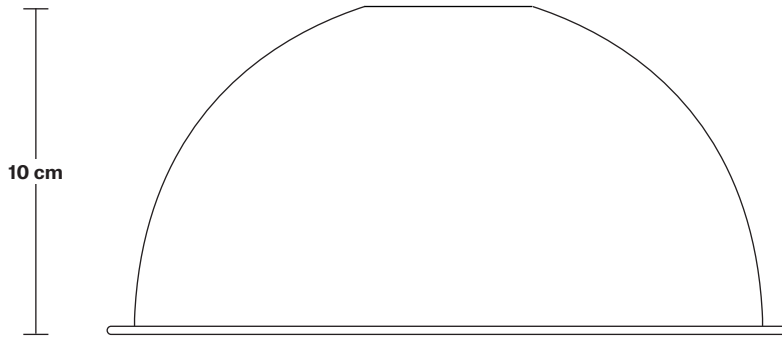

10 cm

Dome - 8 Inch

SPECIFICATIONS

We meet all UK and EU lighting and safety regulations.

Our products are hand finished to ensure an authentic vintage look and therefore they may vary slightly from those shown in the images.

WEIGHT: 0.4 kg

INFORMATION

PRODUCT CODE: D8-SO

FINISHES: Black, Pewter, Brass, Pewter & Brass, Copper, Pewter & Copper.

DIMENSIONS

H: 10 cm x W: 20 cm x D: 20 cm

SHADE DIAMETER: 20 cm / 7.9"

SHADE HEIGHT: 10 cm / 3.9"