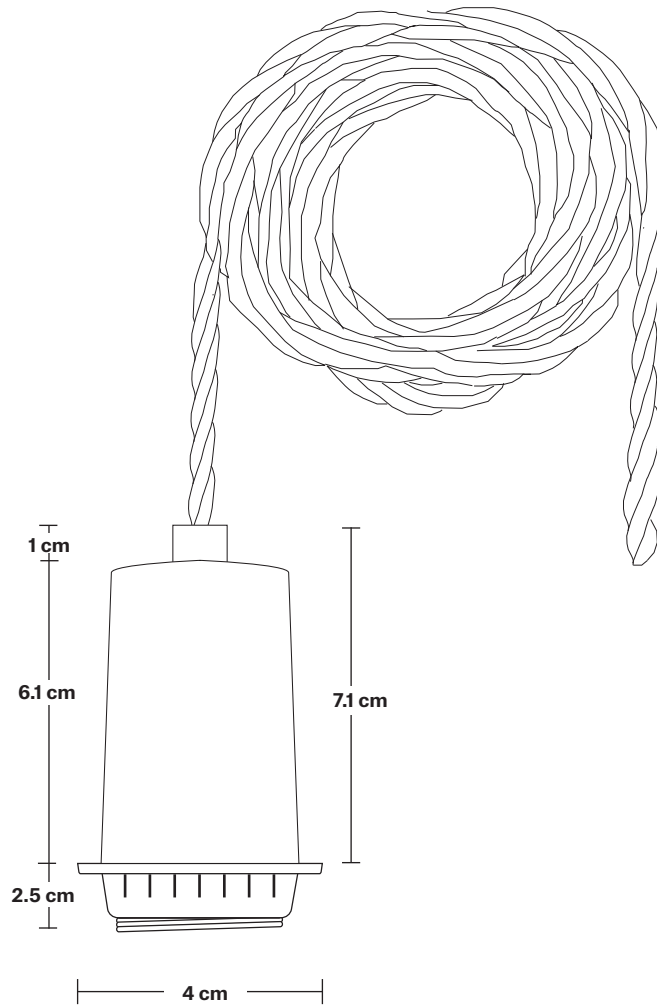

Holder Diameter: 4 cm / 1.6"

Holder Height: 10 cm / 3.9"

Ceiling Rose Width: 12 cm / 4.7"

Ceiling Rose Depth: 61 cm / 24"

Ceiling Rose Height: 3 cm / 1.8"

INDUSTVILLE

Rectangular Oval Ceiling Rose - 3 Outlet - Pewter

Ceiling Rose Width: 12 cm / 4.7"

Ceiling Rose Depth: 61 cm / 24"

Ceiling Rose Height: 3 cm / 1.2"

Sleek Edison Cord Set ES E27 Bulb Holder - Fabric Flex - 2m - Without Ceiling Rose

SPECIFICATIONS

We meet all UK and EU lighting and safety regulations.

SPECIFICATIONS	INFORMATION	DIMENSIONS
<p>We meet all UK and EU lighting and safety regulations.</p>	<p>Product Code: RE-CR50-P</p>	<p>H: 3 cm x W: 12 cm x D: 92 cm</p>
<p>Our products are hand finished to ensure an authentic vintage look and therefore they may vary slightly from those shown in the images.</p>	<p>Finishes: Pewter.</p>	<p>Ceiling Rose Width: 12 cm / 4.7"</p>
<p>Weight: 2 kg</p>	<p>Ready to be installed, installation required.</p>	<p>Ceiling Rose Depth: 92 cm / 36"</p>
	<p>Wall mount screws not included.</p>	<p>Ceiling Rose Height: 3 cm / 1.2"</p>

Flex: 2m Black Twisted Fabric Flex.

DIMENSIONS

H: 209.6 cm x **W:** 4 cm x **D:** 4 cm

Holder Diameter: 4 cm / 1.6"

Holder Height: 9.6 cm / 3.8"

Opal Glass Shoolhouse - 5.5 Inch

SPECIFICATIONS	INFORMATION	DIMENSIONS
<p>We meet all UK and EU lighting and safety regulations.</p>	<p>Product Code: OGL-SH5-W-SO</p>	<p>H: 14.4 cm x W: 14cm x D: 14 cm</p>
<p>Our products are hand finished to ensure an authentic vintage look and therefore they may vary slightly from those shown in the images.</p>	<p>Finishes: White.</p>	<p>Shade Diameter: 14 cm / 5.5"</p>
<p>Bulb Required: Standard screw (E27) fitting, max 40W.</p>		<p>Shade Height: 14.4 cm / 5.7"</p>
<p>Shade Weight: 0.6 kg</p>		