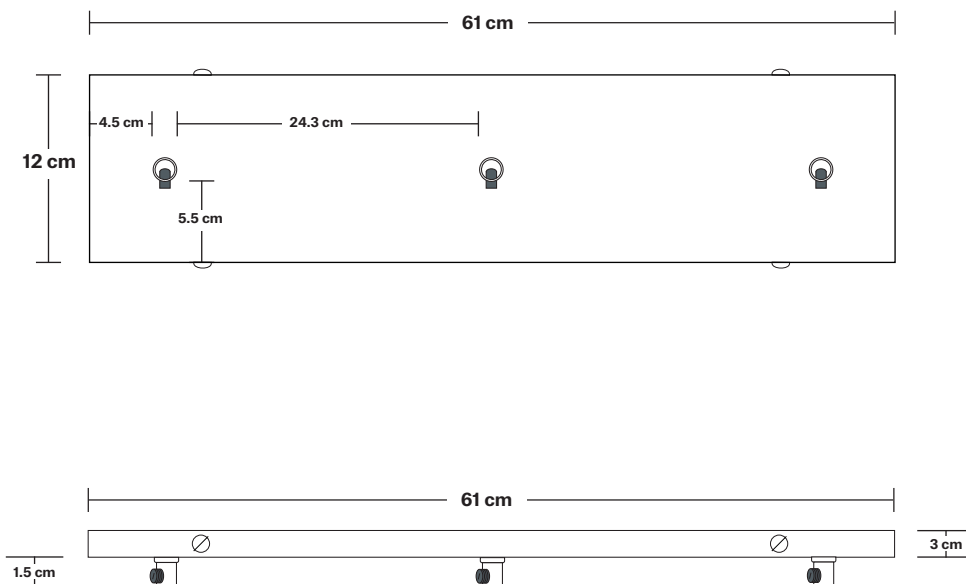

Holder Diameter: 4 cm / 1.6"

Holder Height: 10 cm / 3.9"

Ceiling Rose Width: 12 cm / 4.7"

Ceiling Rose Depth: 61 cm / 24"

Ceiling Rose Height: 3 cm / 1.8"

INDUSTVILLE

Rectangular Ceiling Rose - 3 Outlet - Pewter

SPECIFICATIONS	INFORMATION	DIMENSIONS
<p>We meet all UK and EU lighting and safety regulations.</p>	<p>Product Code: RE-CR30-P</p>	<p>H: 3 cm x W: 12 cm x D: 61 cm</p>
<p>Our products are hand finished to ensure an authentic vintage look and therefore they may vary slightly from those shown in the images.</p>	<p>Finishes: Pewter.</p>	<p>Ceiling Rose Width: 12 cm / 4.7"</p>
<p>Weight: 1.25 kg</p>	<p>Ready to be installed, installation required.</p>	<p>Ceiling Rose Depth: 61 cm / 24"</p>
	<p>Wall mount screws not included.</p>	<p>Ceiling Rose Height: 3 cm / 1.8"</p>

SPECIFICATIONS	INFORMATION	DIMENSIONS
<p>We meet all UK and EU lighting and safety regulations.</p>	<p>Product Code: RE-CR50-P</p>	<p>H: 3 cm x W: 12 cm x D: 92 cm</p>
<p>Our products are hand finished to ensure an authentic vintage look and therefore they may vary slightly from those shown in the images.</p>	<p>Finishes: Pewter.</p>	<p>Ceiling Rose Width: 12 cm / 4.7"</p>
<p>Weight: 2 kg</p>	<p>Ready to be installed, installation required.</p>	<p>Ceiling Rose Depth: 92 cm / 36"</p>
	<p>Wall mount screws not included.</p>	<p>Ceiling Rose Height: 3 cm / 1.2"</p>