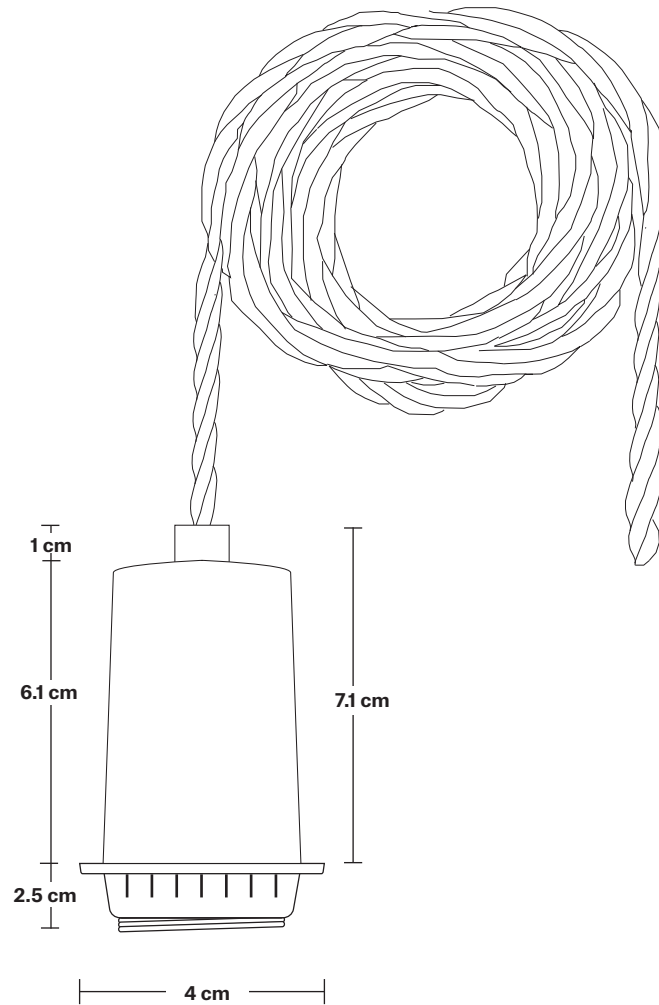

Holder Diameter: 4 cm / 1.6"

Holder Height: 10 cm / 3.9"

Ceiling Rose Width: 12 cm / 4.7"

Ceiling Rose Depth: 92 cm / 36"

Ceiling Rose Height: 3 cm / 1.2"

INDUSTVILLE

Rectangular Ceiling Rose - 5 Outlet - Pewter

SPECIFICATIONS	INFORMATION	DIMENSIONS
<p>We meet all UK and EU lighting and safety regulations.</p>	<p>Product Code: RE-CR50-P</p>	<p>H: 3 cm x W: 12 cm x D: 92 cm</p>
<p>Our products are hand finished to ensure an authentic vintage look and therefore they may vary slightly from those shown in the images.</p>	<p>Finishes: Pewter.</p>	<p>Ceiling Rose Width: 12 cm / 4.7"</p>
<p>Weight: 2 kg</p>	<p>Ready to be installed, installation required.</p>	<p>Ceiling Rose Depth: 92 cm / 36"</p>
	<p>Wall mount screws not included.</p>	<p>Ceiling Rose Height: 3 cm / 1.2"</p>

Flex: 2m Black Twisted Fabric Flex.

DIMENSIONS

H: 209.6 cm x **W:** 4 cm x **D:** 4 cm

Holder Diameter: 4 cm / 1.6"

Holder Height: 9.6 cm / 3.8"

Opal Glass Shoolhouse - 5.5 Inch

SPECIFICATIONS	INFORMATION	DIMENSIONS
<p>We meet all UK and EU lighting and safety regulations.</p>	<p>Product Code: OGL-SH5-W-SO</p>	<p>H: 14.4 cm x W: 14cm x D: 14 cm</p>
<p>Our products are hand finished to ensure an authentic vintage look and therefore they may vary slightly from those shown in the images.</p>	<p>Finishes: White.</p>	<p>Shade Diameter: 14 cm / 5.5"</p>
<p>Bulb Required: Standard screw (E27) fitting, max 40W.</p>		<p>Shade Height: 14.4 cm / 5.7"</p>
<p>Shade Weight: 0.6 kg</p>		