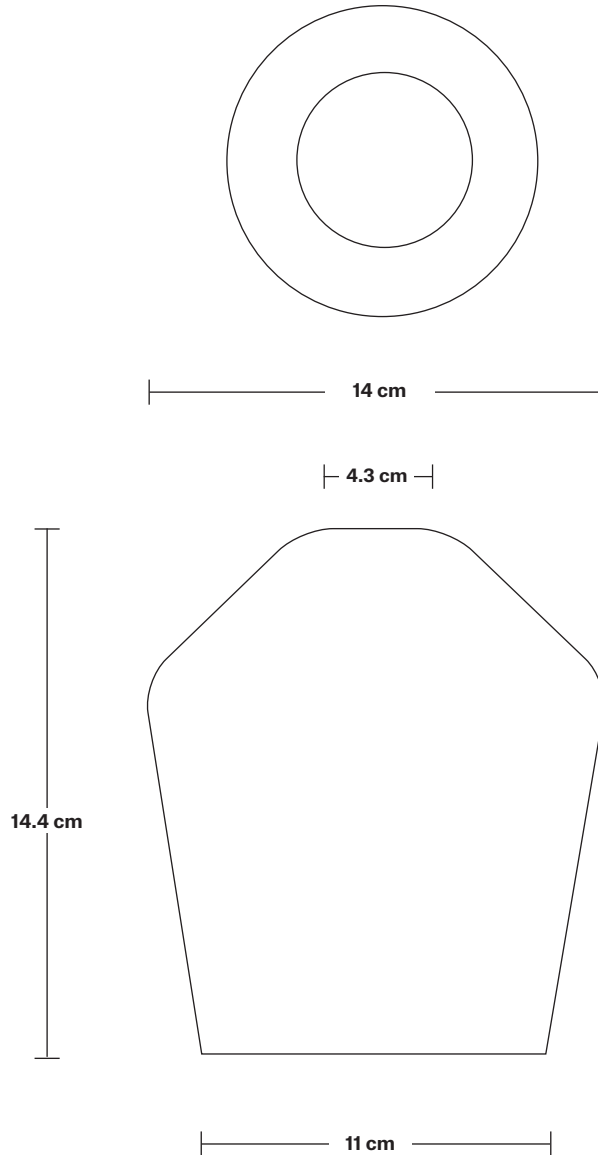

Holder Diameter: 4 cm / 1.6"

Holder Height: 10 cm / 3.9"

Ceiling Rose Width: 12 cm / 4.7"

Ceiling Rose Depth: 61 cm / 24"

Ceiling Rose Height: 3 cm / 1.8"

INDUSTVILLE

Rectangular Oval Ceiling Rose - 3 Outlet - Pewter

Ceiling Rose Width: 12 cm / 4.7"

Ceiling Rose Depth: 61 cm / 24"

Ceiling Rose Height: 3 cm / 1.2"

Sleek Edison Cord Set ES E27 Bulb Holder - Fabric Flex - 2m - Without Ceiling Rose

SPECIFICATIONS

We meet all UK and EU lighting and safety regulations.

Holder Diameter: 4 cm / 1.6"

Holder Height: 9.6 cm / 3.8"

Opal Glass Shoolhouse - 5.5 Inch

SPECIFICATIONS	INFORMATION	DIMENSIONS
<p>We meet all UK and EU lighting and safety regulations.</p>	<p>Product Code: OGL-SH5-W-SO</p>	<p>H: 14.4 cm x W: 14cm x D: 14 cm</p>
<p>Our products are hand finished to ensure an authentic vintage look and therefore they may vary slightly from those shown in the images.</p>	<p>Finishes: White.</p>	<p>Shade Diameter: 14 cm / 5.5"</p>
<p>Bulb Required: Standard screw (E27) fitting, max 40W.</p>		<p>Shade Height: 14.4 cm / 5.7"</p>
<p>Shade Weight: 0.6 kg</p>		

SPECIFICATIONS	INFORMATION	DIMENSIONS
<p>We meet all UK and EU lighting and safety regulations.</p>	<p>Product Code: RE-CR50-P</p>	<p>H: 3 cm x W: 12 cm x D: 92 cm</p>
<p>Our products are hand finished to ensure an authentic vintage look and therefore they may vary slightly from those shown in the images.</p>	<p>Finishes: Pewter.</p>	<p>Ceiling Rose Width: 12 cm / 4.7"</p>
<p>Weight: 2 kg</p>	<p>Ready to be installed, installation required.</p>	<p>Ceiling Rose Depth: 92 cm / 36"</p>
	<p>Wall mount screws not included.</p>	<p>Ceiling Rose Height: 3 cm / 1.2"</p>