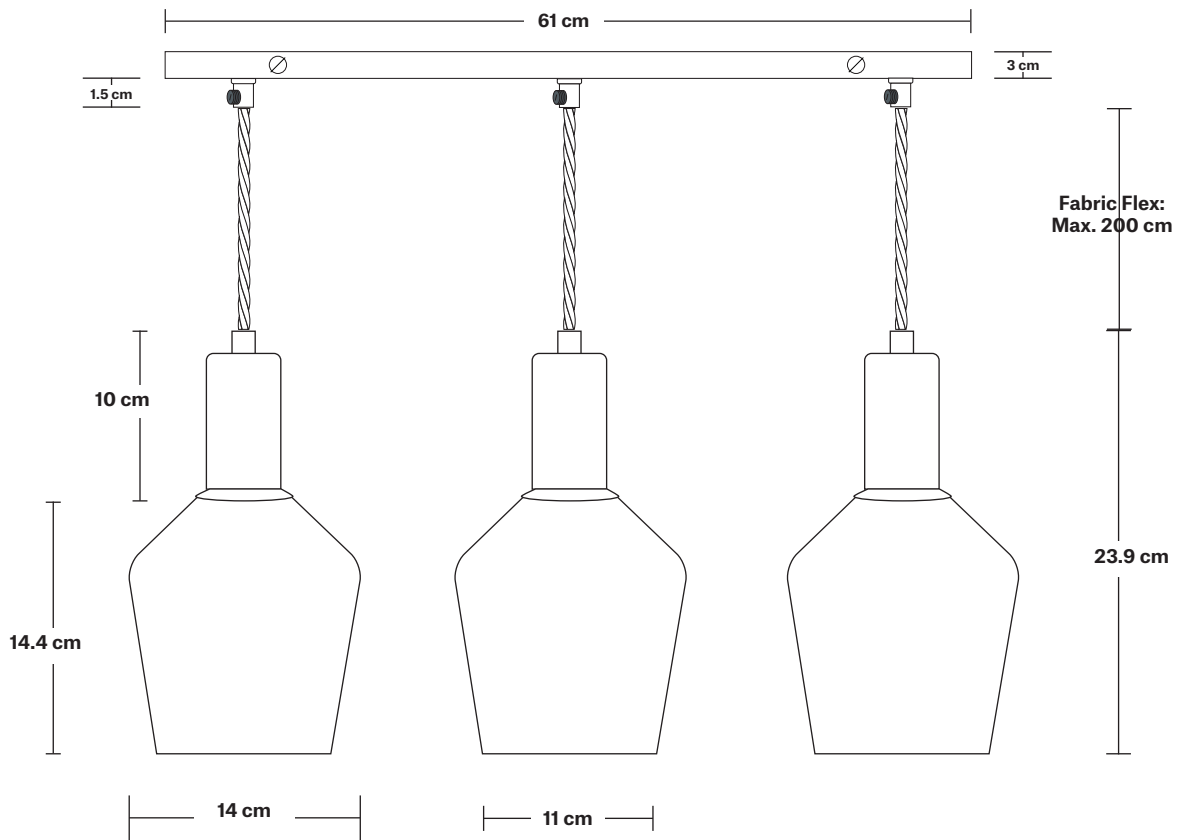

Bulb required: Standard screw (E27) fitting, max 40W.

Shade Weight: 0.59 kg

Holder Weight: 0.25 kg

Maximum Weight: 3.79 kg

INFORMATION

Product Code: SL-OGL-SH5-3WCL

Finishes: White.

Ready to be installed, installation required.

Wall mount screws not included.

Flex: 2m Black Twisted Fabric Flex.

Ceiling rose: Pewter.

Holder Finishes: Brass, Pewter.

DIMENSIONS

H: 226.9 cm x **W:** 66 cm x **D:** 14 cm

Shade Diameter: 14 cm / 5.5"

Shade Height: 14.4 cm / 5.7"

Holder Diameter: 4 cm / 1.6"

Holder Height: 10 cm / 3.9"

Ceiling Rose Width: 12 cm / 4.7"

Ceiling Rose Depth: 61 cm / 24"

Ceiling Rose Height: 3 cm / 1.8"

INDUSTVILLE

Rectangular Ceiling Rose - 3 Outlet - Pewter

SPECIFICATIONS	INFORMATION	DIMENSIONS
<p>We meet all UK and EU lighting and safety regulations.</p>	<p>Product Code: RE-CR30-P</p>	<p>H: 3 cm x W: 12 cm x D: 61 cm</p>
<p>Our products are hand finished to ensure an authentic vintage look and therefore they may vary slightly from those shown in the images.</p>	<p>Finishes: Pewter.</p>	<p>Ceiling Rose Width: 12 cm / 4.7"</p>
<p>Weight: 1.25 kg</p>	<p>Ready to be installed, installation required.</p>	<p>Ceiling Rose Depth: 61 cm / 24"</p>
	<p>Wall mount screws not included.</p>	<p>Ceiling Rose Height: 3 cm / 1.8"</p>