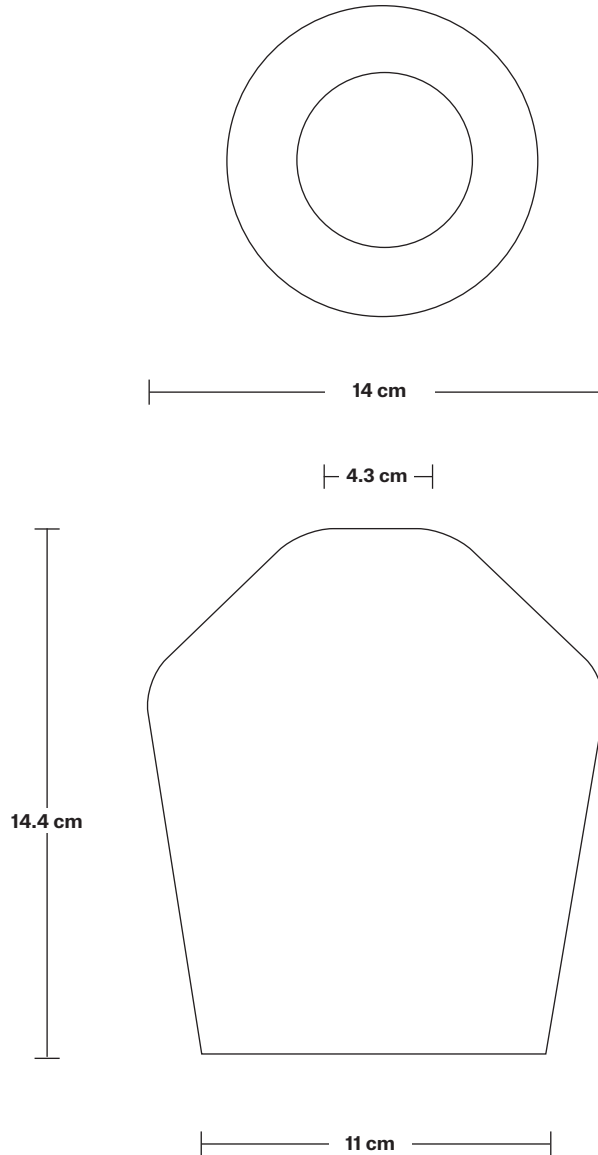

Holder Diameter: 4 cm / 1.6"

Holder Height: 10 cm / 3.9"

Ceiling Rose Width: 12 cm / 4.7"

Ceiling Rose Depth: 92 cm / 36"

Ceiling Rose Height: 3 cm / 1.2"

INDUSTVILLE

Rectangular Ceiling Rose - 5 Outlet - Pewter

SPECIFICATIONS	INFORMATION	DIMENSIONS
<p>We meet all UK and EU lighting and safety regulations.</p>	<p>Product Code: RE-CR50-P</p>	<p>H: 3 cm x W: 12 cm x D: 92 cm</p>
<p>Our products are hand finished to ensure an authentic vintage look and therefore they may vary slightly from those shown in the images.</p>	<p>Finishes: Pewter.</p>	<p>Ceiling Rose Width: 12 cm / 4.7"</p>
<p>Weight: 2 kg</p>	<p>Ready to be installed, installation required.</p>	<p>Ceiling Rose Depth: 92 cm / 36"</p>
	<p>Wall mount screws not included.</p>	<p>Ceiling Rose Height: 3 cm / 1.2"</p>

Flex: 2m Black Twisted Fabric Flex.

DIMENSIONS

H: 209.6 cm x **W:** 4 cm x **D:** 4 cm

Holder Diameter: 4 cm / 1.6"

Holder Height: 9.6 cm / 3.8"

Opal Glass Shoolhouse - 5.5 Inch

SPECIFICATIONS	INFORMATION	DIMENSIONS
<p>We meet all UK and EU lighting and safety regulations.</p>	<p>Product Code: OGL-SH5-W-SO</p>	<p>H: 14.4 cm x W: 14cm x D: 14 cm</p>
<p>Our products are hand finished to ensure an authentic vintage look and therefore they may vary slightly from those shown in the images.</p>	<p>Finishes: White.</p>	<p>Shade Diameter: 14 cm / 5.5"</p>
<p>Bulb Required: Standard screw (E27) fitting, max 40W.</p>		<p>Shade Height: 14.4 cm / 5.7"</p>
<p>Shade Weight: 0.6 kg</p>		