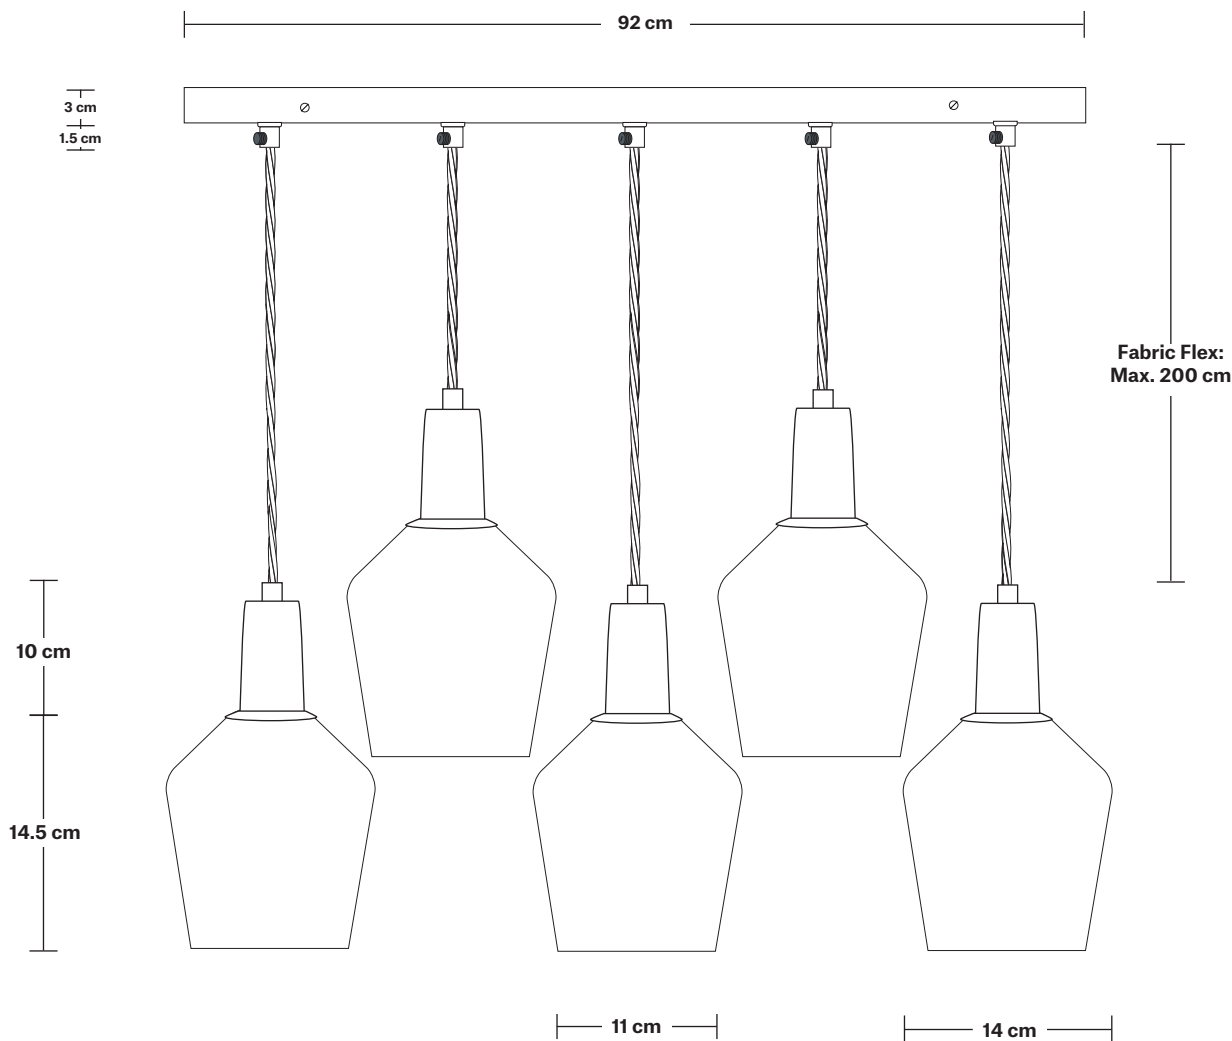

SLEEK

Sleek Opal Glass Schoolhouse 5 Wire Cluster Lights - 5.5 Inch

SPECIFICATIONS

We meet all UK and EU lighting and safety regulations.

Our products are hand finished to ensure an authentic vintage look and therefore they may vary slightly from those shown in the images.

Bulb required: Standard screw (E27) fitting, max 40W.

Shade Weight: 0.59 kg

Holder Weight: 0.25 kg

Maximum Weight: 6.24 kg

INFORMATION

Product Code: SL-OGL-SH5-5WCL

Finishes: White.

Ready to be installed, installation required.

Wall mount screws not included.

Flex: 2m Black Twisted Fabric Flex.

Ceiling rose: Pewter.

Holder Finishes: Brass, Pewter.

DIMENSIONS

H: 226.9cm x **W:** 97 cm x **D:** 14 cm

Shade Diameter: 14 cm / 5.5"

Shade Height: 14.4 cm / 5.7"

Holder Diameter: 4 cm / 1.6"

Holder Height: 10 cm / 3.9"

Ceiling Rose Width: 12 cm / 4.7"

Ceiling Rose Depth: 92 cm / 36"

Ceiling Rose Height: 3 cm / 1.2"

INDUSTVILLE