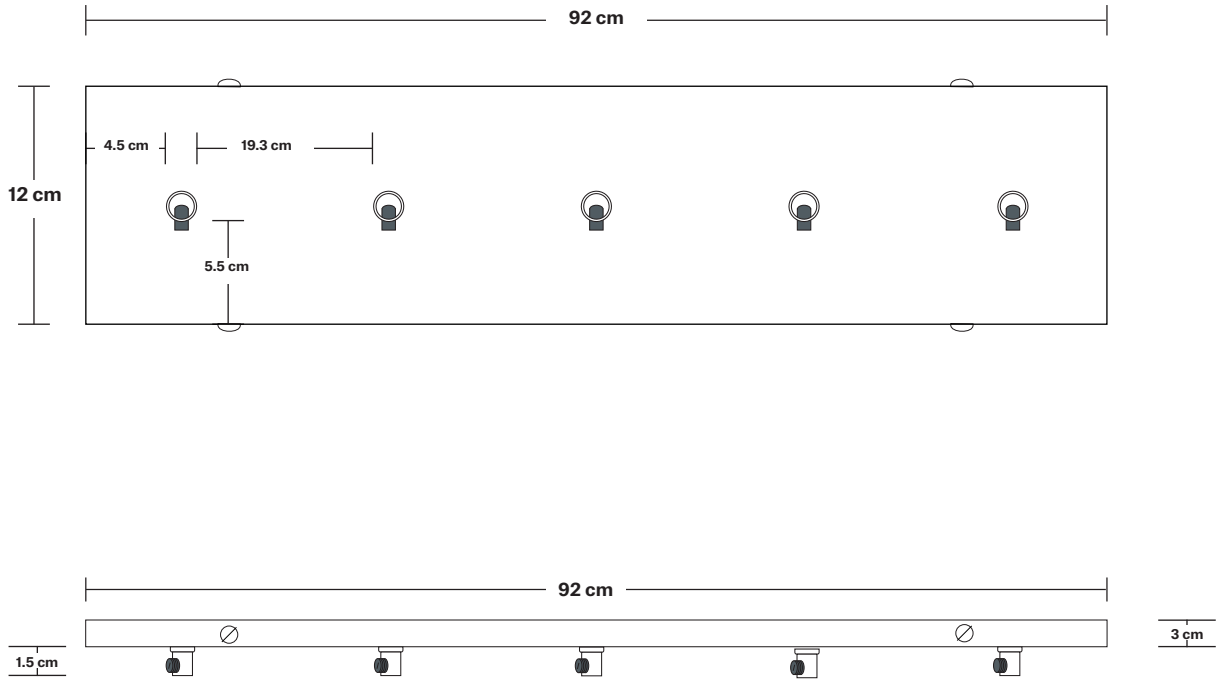

Holder Diameter: 4 cm / 1.6"

Holder Height: 10 cm / 3.9"

Ceiling Rose Width: 12 cm / 4.7"

Ceiling Rose Depth: 92 cm / 36"

Ceiling Rose Height: 3 cm / 1.2"

INDUSTVILLE

Rectangular Ceiling Rose - 5 Outlet - Pewter

SPECIFICATIONS	INFORMATION	DIMENSIONS
<p>We meet all UK and EU lighting and safety regulations.</p>	<p>Product Code: RE-CR50-P</p>	<p>H: 3 cm x W: 12 cm x D: 92 cm</p>
<p>Our products are hand finished to ensure an authentic vintage look and therefore they may vary slightly from those shown in the images.</p>	<p>Finishes: Pewter.</p>	<p>Ceiling Rose Width: 12 cm / 4.7"</p>
<p>Weight: 2 kg</p>	<p>Ready to be installed, installation required.</p>	<p>Ceiling Rose Depth: 92 cm / 36"</p>
	<p>Wall mount screws not included.</p>	<p>Ceiling Rose Height: 3 cm / 1.2"</p>

Flex: 2m Black Twisted Fabric Flex.

DIMENSIONS

H: 209.6 cm x **W:** 4 cm x **D:** 4 cm

Holder Diameter: 4 cm / 1.6"

Holder Height: 9.6 cm / 3.8"

Opal Glass Shoolhouse - 5.5 Inch

SPECIFICATIONS	INFORMATION	DIMENSIONS
<p>We meet all UK and EU lighting and safety regulations.</p>	<p>Product Code: OGL-SH5-W-SO</p>	<p>H: 14.4 cm x W: 14cm x D: 14 cm</p>
<p>Our products are hand finished to ensure an authentic vintage look and therefore they may vary slightly from those shown in the images.</p>	<p>Finishes: White.</p>	<p>Shade Diameter: 14 cm / 5.5"</p>
<p>Bulb Required: Standard screw (E27) fitting, max 40W.</p>		<p>Shade Height: 14.4 cm / 5.7"</p>
<p>Shade Weight: 0.6 kg</p>		