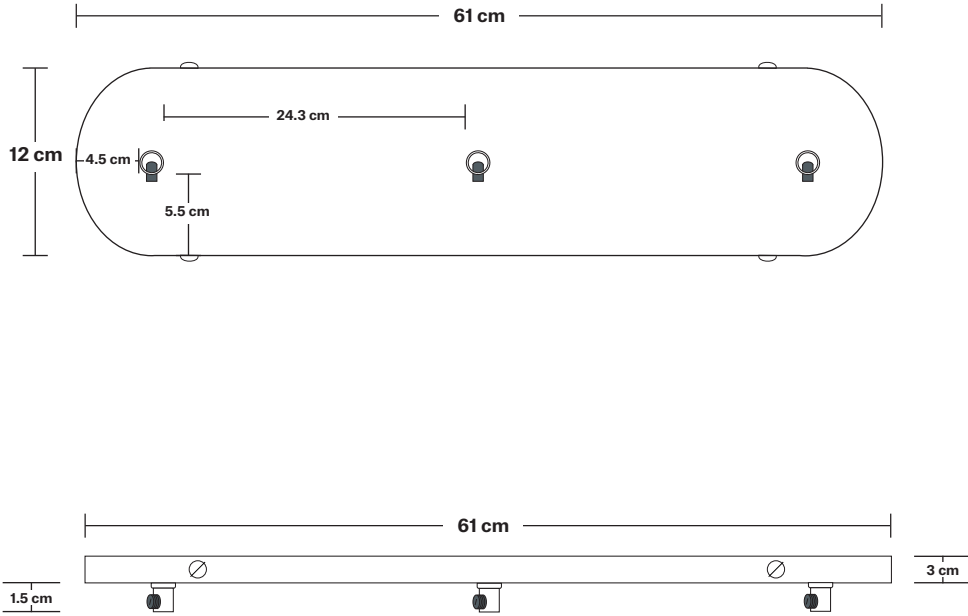

SPECIFICATIONS	INFORMATION	DIMENSIONS
<p>We meet all UK and EU lighting and safety regulations.</p>	<p>Product Code: RE-CR30-P</p>	<p>H: 3 cm x W: 12 cm x D: 61 cm</p>
<p>Our products are hand finished to ensure an authentic vintage look and therefore they may vary slightly from those shown in the images.</p>	<p>Finishes: Pewter.</p>	<p>Ceiling Rose Width: 12 cm / 4.7"</p>
<p>Weight: 1.25 kg</p>	<p>Ready to be installed, installation required.</p>	<p>Ceiling Rose Depth: 61 cm / 24"</p>
	<p>Wall mount screws not included.</p>	<p>Ceiling Rose Height: 3 cm / 1.8"</p>

Holder Diameter: 4 cm / 1.6"

Holder Height: 10 cm / 3.9"

Ceiling Rose Width: 12 cm / 4.7"

Ceiling Rose Depth: 61 cm / 24"

Ceiling Rose Height: 3 cm / 1.8"

INDUSTVILLE

Rectangular Oval Ceiling Rose - 3 Outlet - Pewter

SPECIFICATIONS	INFORMATION	DIMENSIONS
<p>We meet all UK and EU lighting and safety regulations.</p>	<p>Product Code: RE-CR50-P</p>	<p>H: 3 cm x W: 12 cm x D: 92 cm</p>
<p>Our products are hand finished to ensure an authentic vintage look and therefore they may vary slightly from those shown in the images.</p>	<p>Finishes: Pewter.</p>	<p>Ceiling Rose Width: 12 cm / 4.7"</p>
<p>Weight: 2 kg</p>	<p>Ready to be installed, installation required.</p>	<p>Ceiling Rose Depth: 92 cm / 36"</p>
	<p>Wall mount screws not included.</p>	<p>Ceiling Rose Height: 3 cm / 1.2"</p>