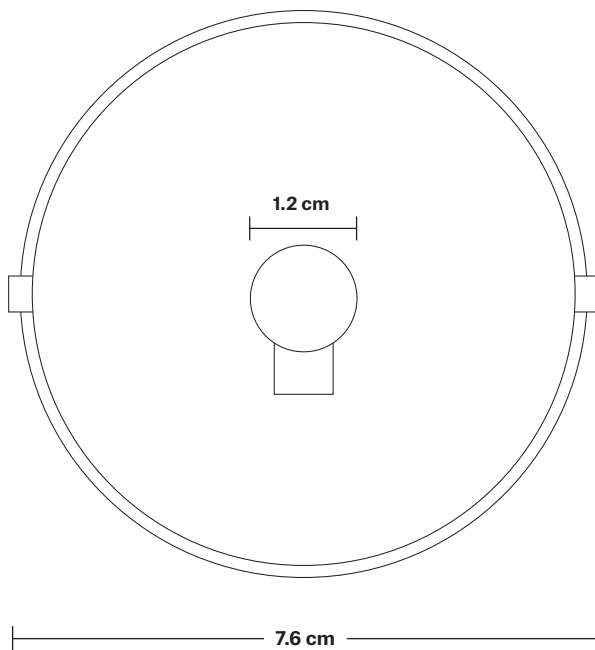

Small Ceiling Rose - 1 Outlet

Product Code: SCR10

H: 3.5 cm x W: 7.6 cm x D: 7.6 cm

SPECIFICATIONS

We meet all UK and EU lighting and safety regulations.

Our products are hand finished to ensure an authentic vintage look and therefore they may vary slightly from those shown in the images.

Bulb required: Standard screw (E27) fitting, max 40W.

Weight: 0.17 kg

INFORMATION

Finishes: Brass, Pewter and Copper.

Ready to be installed, installation required.

Wall mount screws not included.

DIMENSIONS

Ceiling rose diameter: 7.6 cm / 2.9"

Ceiling rose height: 3.5 cm / 1.4"

INDUSTVILLE