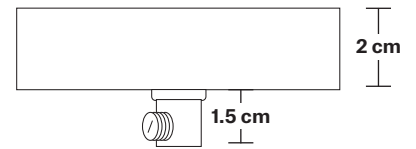

Small Ceiling Rose - 1 Outlet

Product Code: SCR10

H: 3.5 cm x W: 7.6 cm x D: 7.6 cm

SPECIFICATIONS

We meet all UK and EU lighting and safety regulations.

Our products are hand finished to ensure an authentic vintage look and therefore they may vary slightly from those shown in the images.

Bulb required: Standard screw (E27) fitting, max 40W.

Weight: 0.17 kg

INFORMATION

Finishes: Brass, Pewter and Copper.

Ready to be installed, installation required.

Wall mount screws not included.

DIMENSIONS

Ceiling rose diameter: 7.6 cm / 2.9"

Ceiling rose height: 3.5 cm / 1.4"

INDUSTVILLE