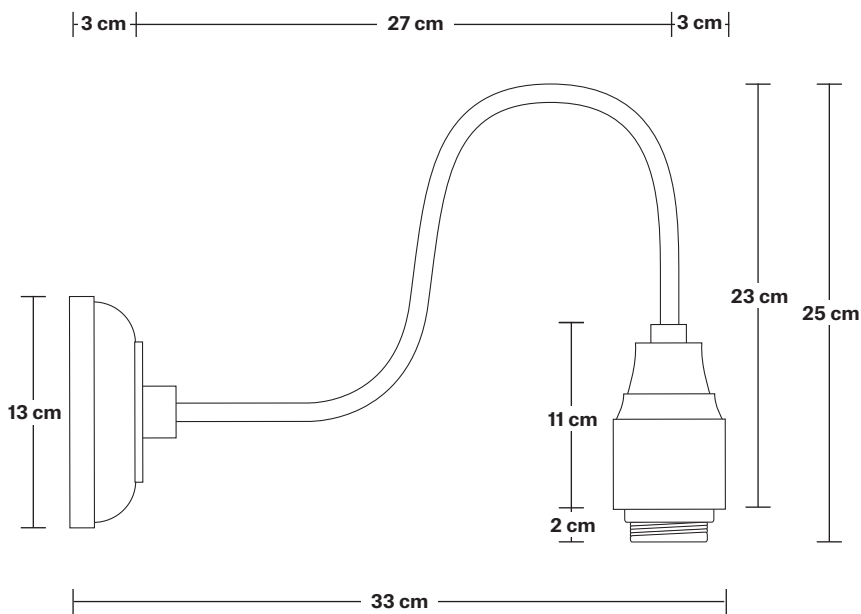

Swan Neck Dome Wall Light - 8 Inch

Product Code: SN-DWL8

H: 33 cm x W: 20 cm x D: 40 cm

SPECIFICATIONS

We meet all UK and EU lighting and safety regulations.

Our products are hand finished to ensure an authentic vintage look and therefore they may vary slightly from those shown in the images.

Wall mount screws not included.

Holders available: Brass and Pewter.

DIMENSIONS

Shade Diameter: 20 cm / 8"

Shade Height (no holder): 10 cm / 4"

Holder Diameter: 6 cm / 2.3"

Holder Height: 25 cm / 10"

Wall Rose Diameter: 13 cm / 5.1"

Wall Rose Height: 3 cm / 1.2"

INDUSTVILLE

Swan Neck Wall Holder

Product Code: SN-WL

H: 25 cm x W: 13 cm x D: 33 cm

SPECIFICATIONS

We meet all UK and EU lighting and safety regulations.

Our products are hand finished to ensure an authentic vintage look and therefore they may vary slightly from those shown in the images.

DIMENSIONS

Holder Diameter: 6 cm / 2.3"

Holder Height: 25 cm / 10"

Projection: 23 cm / 9.1"

Wall Rose Diameter: 13 cm / 5.1"

Wall Rose Depth: 3 cm / 1.2"

Dome - 8 Inch - Shade Only

Product Code: D8-SO