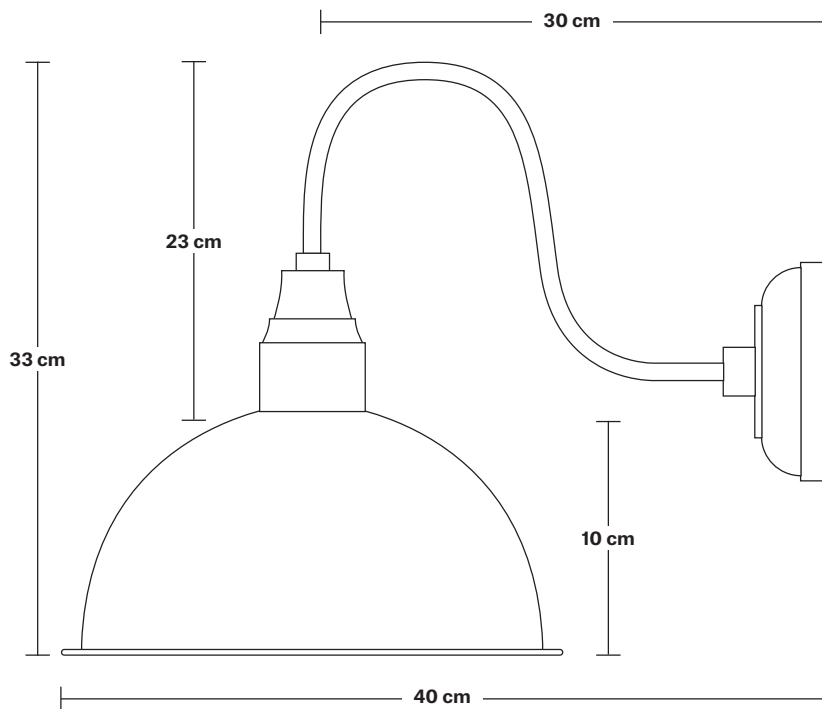

DIMENSIONS

Shade Diameter: 20 cm / 8"

Shade Height: 10 cm / 4"

Dome - 8 Inch - Pewter

Shade Only

Dome - 8 Inch - Pewter - Shade Only	D8-P-SO
-------------------------------------	----------------

Brooklyn Dome Pendant - 8 Inch - Pewter

Swan Neck Dome Wall Light - 8 Inch - Pewter - Pewter Holder	SN-DWL8-P-PH
---	---------------------

Sleek Dome Pendant - 8 Inch - Pewter

Sleek Dome Pendant - 8 Inch - Pewter - Brass Holder	SL-DP8-P-BH
---	--------------------

Product Code: SN-DWL8

H: 33 cm x W: 20 cm x D: 40 cm

SPECIFICATIONS

We meet all UK and EU lighting and safety regulations.

Our products are hand finished to ensure an authentic vintage look and therefore they may vary slightly from those shown in the images.

Wall mount screws not included.

Holders available: Brass and Pewter.

DIMENSIONS

Shade Diameter: 20 cm / 8"

Shade Height (no holder): 10 cm / 4"

Holder Diameter: 6 cm / 2.3"

Holder Height: 25 cm / 10"

Wall Rose Diameter: 13 cm / 5.1"