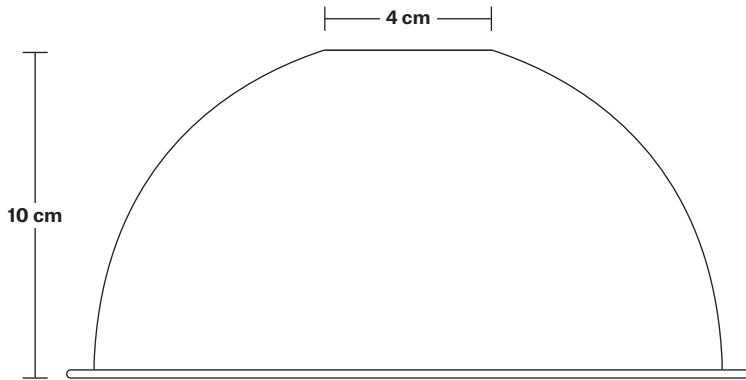

Wall mount screws not included.

Holders available: Brass and Pewter.

DIMENSIONS

Shade Diameter: 20 cm / 8"

Shade Height (no holder): 10 cm / 4"

Holder Diameter: 6 cm / 2.3"

Holder Height: 25 cm / 10"

Wall Rose Diameter: 13 cm / 5.1"

Wall Rose Height: 3 cm / 1.2"

INDUSTVILLE

Swan Neck Wall Holder

Product Code: SN-WL

H: 25 cm x W: 13 cm x D: 33 cm

SPECIFICATIONS

We meet all UK and EU lighting and safety regulations.

Our products are hand finished to ensure an authentic vintage look and therefore they may vary slightly from those shown in the images.

DIMENSIONS

Holder Diameter: 6 cm / 2.3"

Holder Height: 25 cm / 10"

Projection: 23 cm / 9.1"

Wall Rose Diameter: 13 cm / 5.1"

Wall Rose Depth: 3 cm / 1.2"

Dome - 8 Inch - Shade Only

Product Code: D8-SO

H: 10 cm x W: 20 cm x D: 20 cm

SPECIFICATIONS

We meet all UK and EU lighting and safety regulations.

Our products are hand finished to ensure an authentic vintage look and therefore they may vary slightly from those shown in the images.