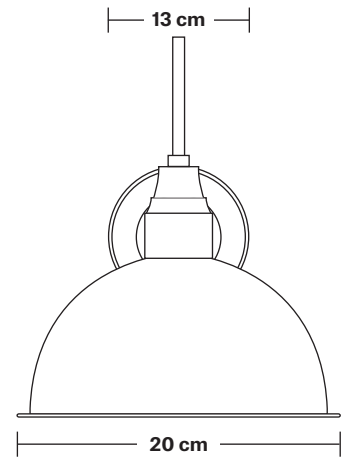

Swan Neck Dome Wall Light - 8 Inch

Product Code: SN-DWL8

H: 33 cm x W: 20 cm x D: 40 cm

SPECIFICATIONS

We meet all UK and EU lighting and safety regulations.

Our products are hand finished to ensure an authentic vintage look and therefore they may vary slightly from those shown in the images.

Wall mount screws not included.

Holders available: Brass and Pewter.

DIMENSIONS

Shade Diameter: 20 cm / 8"

Shade Height (no holder): 10 cm / 4"

Holder Diameter: 6 cm / 2.3"

Holder Height: 25 cm / 10"

Wall Rose Diameter: 13 cm / 5.1"

Wall Rose Height: 3 cm / 1.2"

INDUSTVILLE

Swan Neck Wall Holder

Product Code: SN-WL

H: 25 cm x W: 13 cm x D: 33 cm

SPECIFICATIONS

We meet all UK and EU lighting and safety regulations.

Our products are hand finished to ensure an authentic vintage look and therefore they may vary slightly from those shown in the images.

DIMENSIONS

Holder Diameter: 6 cm / 2.3"

Holder Height: 25 cm / 10"

Projection: 23 cm / 9.1"

Wall Rose Diameter: 13 cm / 5.1"

Wall Rose Depth: 3 cm / 1.2"

Dome - 8 Inch - Shade Only

Product Code: D8-SO