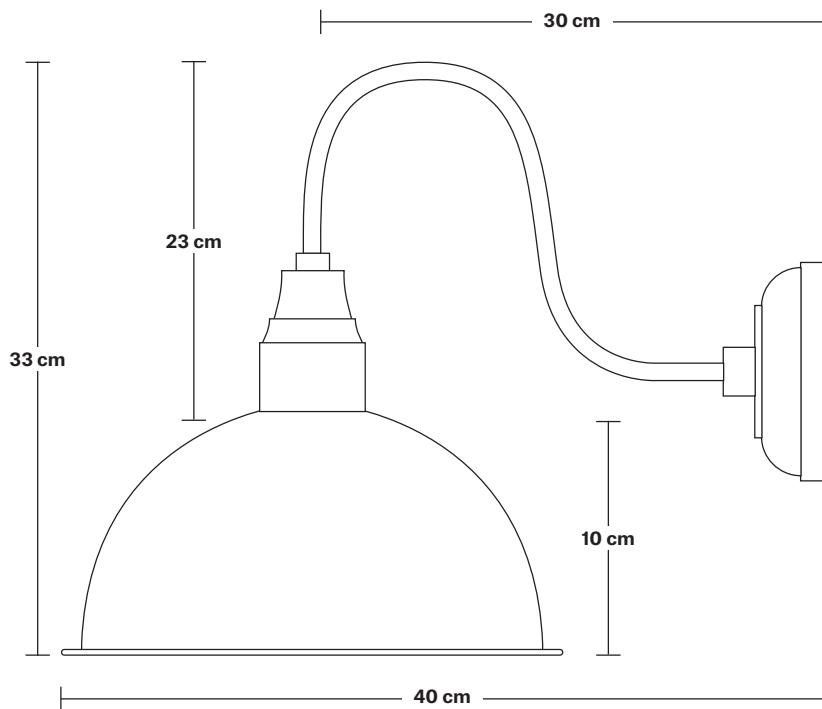

Swan Neck Dome Wall Light - 8 Inch

Product Code: SN-DWL8

H: 33 cm x W: 20 cm x D: 40 cm

SPECIFICATIONS

We meet all UK and EU lighting and safety regulations.

Our products are hand finished to ensure an authentic vintage look and therefore they may vary slightly from those shown in the images.

Wall mount screws not included.

Holders available: Brass and Pewter.

DIMENSIONS

Shade Diameter: 20 cm / 8"

Shade Height (no holder): 10 cm / 4"

Holder Diameter: 6 cm / 2.3"

Holder Height: 25 cm / 10"

Wall Rose Diameter: 13 cm / 5.1"

Wall Rose Height: 3 cm / 1.2"

INDUSTVILLE

Swan Neck Wall Holder

Product Code: SN-WL

H: 25 cm x W: 13 cm x D: 33 cm

SPECIFICATIONS

We meet all UK and EU lighting and safety regulations.

Our products are hand finished to ensure an authentic vintage look and therefore they may vary slightly from those shown in the images.

DIMENSIONS

Holder Diameter: 6 cm / 2.3"

Holder Height: 25 cm / 10"

Projection: 23 cm / 9.1"

Wall Rose Diameter: 13 cm / 5.1"

Wall Rose Depth: 3 cm / 1.2"

Dome - 8 Inch - Shade Only

Product Code: D8-SO