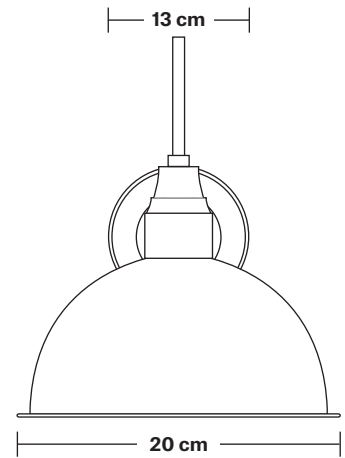

Swan Neck Dome Wall Light - 8 Inch

Product Code: SN-DWL8

H: 33 cm x W: 20 cm x D: 40 cm

SPECIFICATIONS

We meet all UK and EU lighting and safety regulations.

Our products are hand finished to ensure an authentic vintage look and therefore they may vary slightly from those shown in the images.

Bulb required: Standard screw (E27) fitting, max 40W.

Shade weight: 0.4 kg | **Holder weight:** 0.6 kg

Maximum weight: 0.4kg

INFORMATION

Finishes: Brass, Pewter and Brass & Pewter.

Ready to be installed, installation required.

Wall mount screws not included.

Holders available: Brass and Pewter.

DIMENSIONS

Shade Diameter: 20 cm / 8"

Shade Height (no holder): 10 cm / 4"

Holder Diameter: 6 cm / 2.3"

Holder Height: 25 cm / 10"

Wall Rose Diameter: 13 cm / 5.1"

Wall Rose Height: 3 cm / 1.2"

INDUSTVILLE