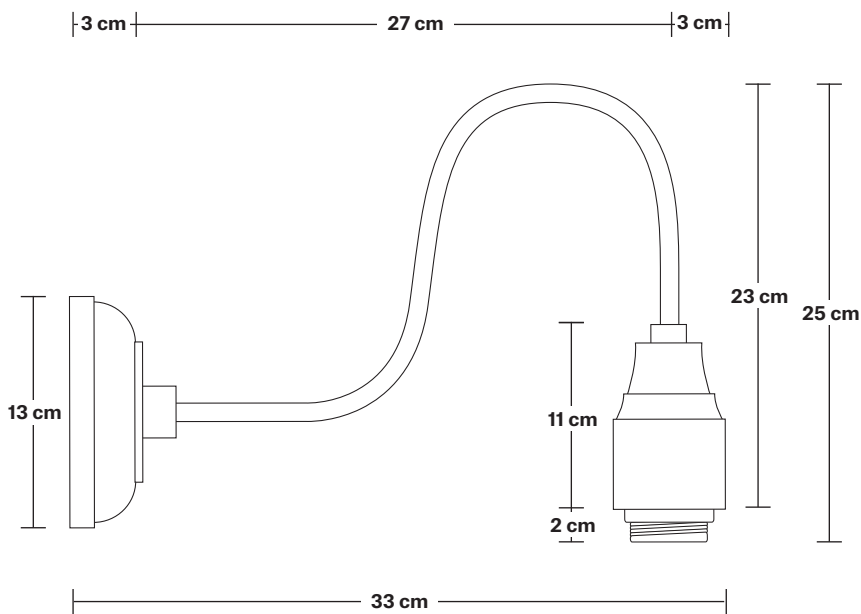

Product Code: SN-DWL8

H: 33 cm x W: 20 cm x D: 40 cm

SPECIFICATIONS

We meet all UK and EU lighting and safety regulations.

Our products are hand finished to ensure an authentic vintage look and therefore they may vary slightly from those shown in the images.

Wall mount screws not included.

Holders available: Brass and Pewter.

DIMENSIONS

Shade Diameter: 20 cm / 8"

Shade Height (no holder): 10 cm / 4"

Holder Diameter: 6 cm / 2.3"

Holder Height: 25 cm / 10"

Wall Rose Diameter: 13 cm / 5.1"

Wall Rose Height: 3 cm / 1.2"

INDUSTVILLE

Swan Neck Wall Holder

Product Code: SN-WL

H: 25 cm x W: 13 cm x D: 33 cm

SPECIFICATIONS

We meet all UK and EU lighting and safety regulations.

Our products are hand finished to ensure an authentic vintage look and therefore they may vary slightly from those shown in the images.

DIMENSIONS

Holder Diameter: 6 cm / 2.3"

Holder Height: 25 cm / 10"

Projection: 23 cm / 9.1"

Wall Rose Diameter: 13 cm / 5.1"

Wall Rose Depth: 3 cm / 1.2"

Dome - 8 Inch - Shade Only

Product Code: D8-SO