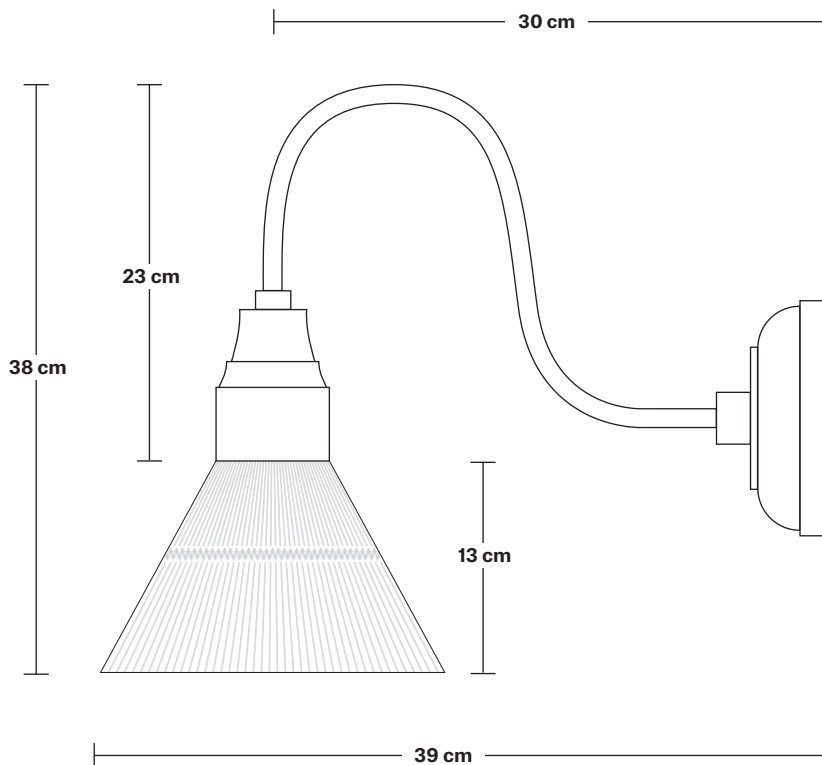

Swan Neck Glass Funnel Wall Light - 7 Inch

Product Code: SN-GLFWL7

H: 38 cm x W: 18 cm x D: 39 cm

SPECIFICATIONS

We meet all UK and EU lighting and safety regulations.

Our products are hand finished to ensure an authentic vintage look and therefore they may vary slightly from those shown in the images.

Bulb required: Standard screw (E27) fitting, max 40W.

Shade weight: 0.6 kg | **Holder weight:** 0.6 kg

Maximum weight: 1.2 kg

INFORMATION

Finishes: Glass.

Ready to be installed, installation required.

Wall mount screws not included.

Holders available: Brass, Pewter.

Wall rose: Brass, Pewter.

DIMENSIONS

Shade Diameter: 18 cm / 7"

Shade Height (no holder): 13 cm / 5"

Holder Diameter: 6 cm / 2.3"

Holder Height: 25 cm / 10"

Wall Rose Diameter: 13 cm / 5.1"

Wall Rose Height: 3 cm / 1.2"

INDUSTVILLE

Swan Neck Wall Holder

Product Code: SN-WL

H: 25 cm x W: 13 cm x D: 33 cm

SPECIFICATIONS

We meet all UK and EU lighting and safety regulations.

Our products are hand finished to ensure an authentic vintage look and therefore they may vary slightly from those shown in the images.