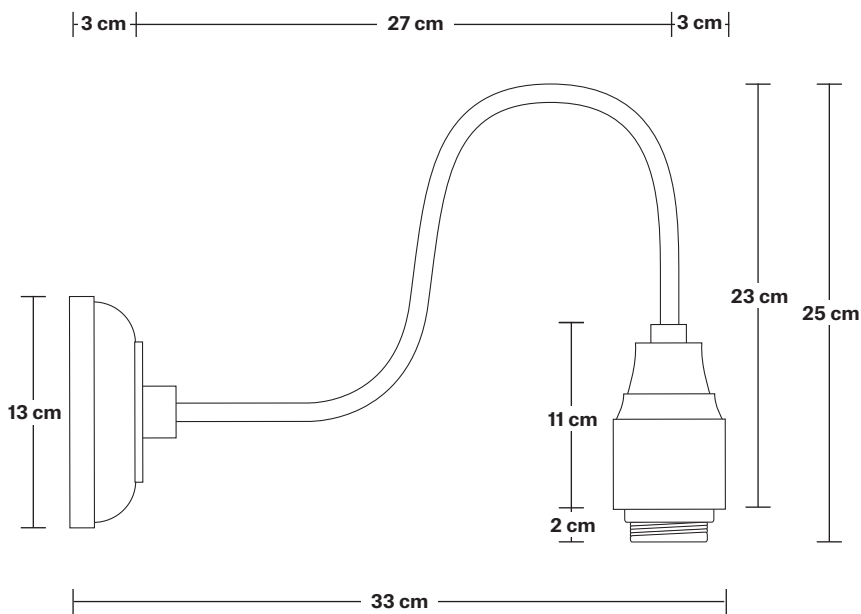

Swan Neck Glass Funnel Wall Light - 7 Inch

Product Code: SN-GLFWL7

H: 38 cm x W: 18 cm x D: 39 cm

SPECIFICATIONS

We meet all UK and EU lighting and safety regulations.

Our products are hand finished to ensure an authentic vintage look and therefore they may vary slightly from those shown in the images.

Holders available: Brass, Pewter.

Wall rose: Brass, Pewter.

DIMENSIONS

Shade Diameter: 18 cm / 7"

Shade Height (no holder): 13 cm / 5"

Holder Diameter: 6 cm / 2.3"

Holder Height: 25 cm / 10"

Wall Rose Diameter: 13 cm / 5.1"

Wall Rose Height: 3 cm / 1.2"

INDUSTVILLE

Swan Neck Wall Holder

Product Code: SN-WL

H: 25 cm x W: 13 cm x D: 33 cm

SPECIFICATIONS

We meet all UK and EU lighting and safety regulations.

Our products are hand finished to ensure an authentic vintage look and therefore they may vary slightly from those shown in the images.

DIMENSIONS

Holder Diameter: 6 cm / 2.3"

Holder Height: 25 cm / 10"

Projection: 23 cm / 9.1"

Wall Rose Diameter: 13 cm / 5.1"

Wall Rose Depth: 3 cm / 1.2"

Glass Funnel - 7 Inch - Shade Only

Product Code: GLF7-SO