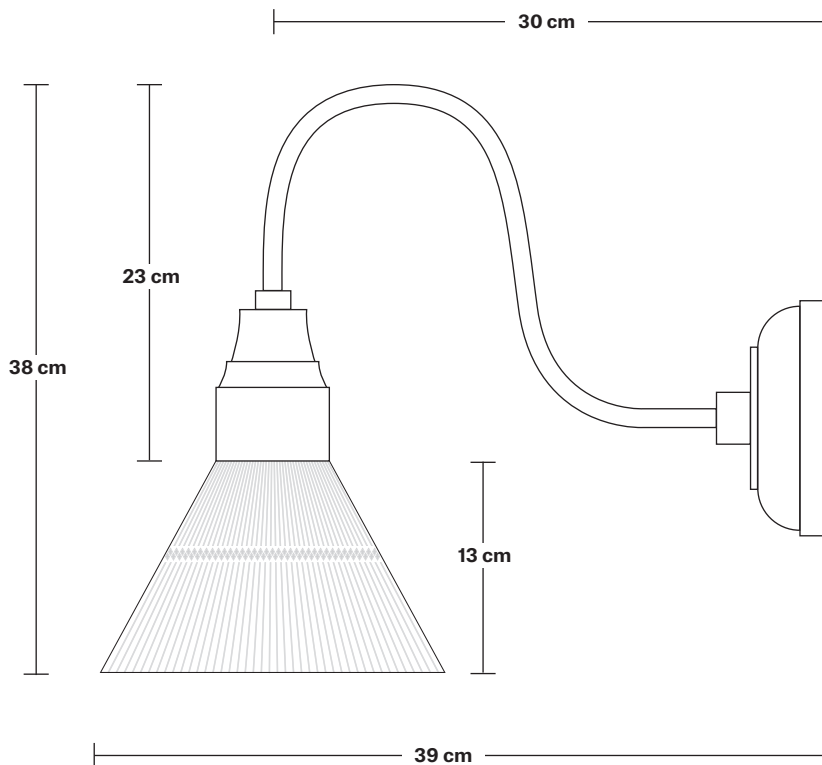

Shade weight: 0.6 kg

INFORMATION

Finishes: Glass.

DIMENSIONS

Shade Diameter: 18 cm / 7"

Shade Height (no holder): 13 cm / 5.3"

Swan Neck Glass Funnel Wall Light - 7 Inch - Pewter

Shade Only

Glass Funnel - 7 Inch - Shade Only

GLF7-SO

Swan Neck Glass Funnel Wall Light - 7 Inch - Pewter

Swan Neck Glass Funnel Wall Light - 7 Inch - Pewter

SN-GLFWL7-P

Swan Neck Glass Funnel Wall Light - 7 Inch

Product Code: SN-GLFWL7

H: 38 cm x W: 18 cm x D: 39 cm

SPECIFICATIONS

We meet all UK and EU lighting and safety regulations.

Our products are hand finished to ensure an authentic vintage look and therefore they may vary slightly from those shown in the images.

Holders available: Brass, Pewter.

Wall rose: Brass, Pewter.

DIMENSIONS

Shade Diameter: 18 cm / 7"

Shade Height (no holder): 13 cm / 5"

Holder Diameter: 6 cm / 2.3"

Holder Height: 25 cm / 10"

Wall Rose Diameter: 13 cm / 5.1"