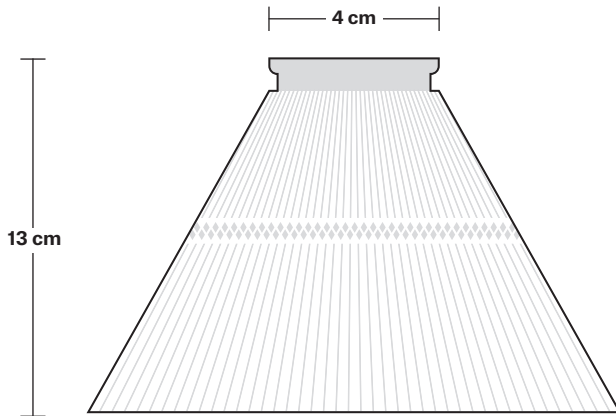

Holders available: Brass, Pewter.

Wall rose: Brass, Pewter.

DIMENSIONS

Shade Diameter: 18 cm / 7"

Shade Height (no holder): 13 cm / 5"

Holder Diameter: 6 cm / 2.3"

Holder Height: 25 cm / 10"

Wall Rose Diameter: 13 cm / 5.1"

Wall Rose Height: 3 cm / 1.2"

INDUSTVILLE

Swan Neck Wall Holder

Product Code: SN-WL

H: 25 cm x W: 13 cm x D: 33 cm

SPECIFICATIONS

We meet all UK and EU lighting and safety regulations.

Our products are hand finished to ensure an authentic vintage look and therefore they may vary slightly from those shown in the images.

DIMENSIONS

Holder Diameter: 6 cm / 2.3"

Holder Height: 25 cm / 10"

Projection: 23 cm / 9.1"

Wall Rose Diameter: 13 cm / 5.1"

Wall Rose Depth: 3 cm / 1.2"

Glass Funnel - 7 Inch - Shade Only

Product Code: GLF7-SO

H: 13 cm x W: 18 cm x D: 18 cm

18 cm

SPECIFICATIONS

We meet all UK and EU lighting and safety regulations.

Our products are hand finished to ensure an authentic vintage look and therefore they may vary slightly from those shown in the images.