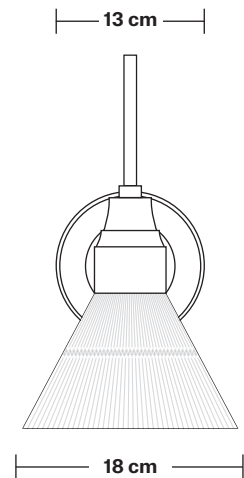

Swan Neck Glass Funnel Wall Light - 7 Inch

Product Code: SN-GLFWL7

H: 38 cm x W: 18 cm x D: 39 cm

SPECIFICATIONS

We meet all UK and EU lighting and safety regulations.

Our products are hand finished to ensure an authentic vintage look and therefore they may vary slightly from those shown in the images.

Holders available: Brass, Pewter.

Wall rose: Brass, Pewter.

DIMENSIONS

Shade Diameter: 18 cm / 7"

Shade Height (no holder): 13 cm / 5"

Holder Diameter: 6 cm / 2.3"

Holder Height: 25 cm / 10"

Wall Rose Diameter: 13 cm / 5.1"

Wall Rose Height: 3 cm / 1.2"

INDUSTVILLE

Swan Neck Wall Holder

Product Code: SN-WL

H: 25 cm x W: 13 cm x D: 33 cm

SPECIFICATIONS

We meet all UK and EU lighting and safety regulations.

Our products are hand finished to ensure an authentic vintage look and therefore they may vary slightly from those shown in the images.

DIMENSIONS

Holder Diameter: 6 cm / 2.3"

Holder Height: 25 cm / 10"

Projection: 23 cm / 9.1"

Wall Rose Diameter: 13 cm / 5.1"

Wall Rose Depth: 3 cm / 1.2"

Glass Funnel - 7 Inch - Shade Only

Product Code: GLF7-SO