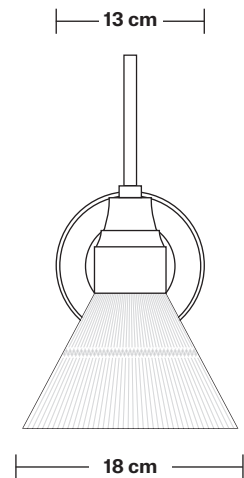

DIMENSIONS

Holder Diameter: 6 cm / 2.3"

Holder Height: 25 cm / 10"

Projection: 23 cm / 9.1"

Wall Rose Diameter: 13 cm / 5.1"

Wall Rose Depth: 3 cm / 1.2"

Glass Funnel - 7 Inch - Shade Only

Product Code: GLF7-SO

Shade weight: 0.6 kg

INFORMATION

Finishes: Glass.

DIMENSIONS

Shade Diameter: 18 cm / 7"

Shade Height (no holder): 13 cm / 5.3"

Swan Neck Glass Funnel Wall Light - 7 Inch - Pewter

Shade Only

H: 38 cm x W: 18 cm x D: 39 cm

SPECIFICATIONS

We meet all UK and EU lighting and safety regulations.

Our products are hand finished to ensure an authentic vintage look and therefore they may vary slightly from those shown in the images.

Holders available: Brass, Pewter.

Wall rose: Brass, Pewter.

DIMENSIONS

Shade Diameter: 18 cm / 7"

Shade Height (no holder): 13 cm / 5"

Holder Diameter: 6 cm / 2.3"

Holder Height: 25 cm / 10"

Wall Rose Diameter: 13 cm / 5.1"