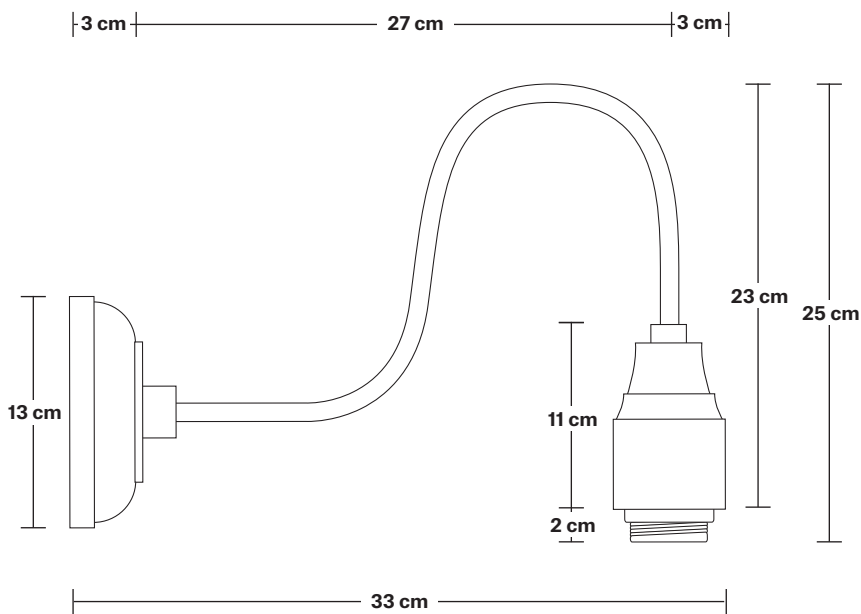

Bulb required: Standard screw (E27) fitting, max 40W.

Shade weight: 0.6 kg | **Holder weight:** 0.6 kg

Maximum weight: 1.2 kg

INFORMATION

Finishes: Glass.

Ready to be installed, installation required.

Wall mount screws not included.

Holders available: Brass, Pewter.

Wall rose: Brass, Pewter.

DIMENSIONS

Shade Diameter: 18 cm / 7"

Shade Height (no holder): 13 cm / 5"

Holder Diameter: 6 cm / 2.3"

Holder Height: 25 cm / 10"

Wall Rose Diameter: 13 cm / 5.1"

Wall Rose Height: 3 cm / 1.2"

INDUSTVILLE

Swan Neck Wall Holder

Product Code: SN-WL

H: 25 cm x W: 13 cm x D: 33 cm

SPECIFICATIONS

We meet all UK and EU lighting and safety regulations.

Our products are hand finished to ensure an authentic vintage look and therefore they may vary slightly from those shown in the images.

DIMENSIONS

Holder Diameter: 6 cm / 2.3"

Holder Height: 25 cm / 10"

Projection: 23 cm / 9.1"

Wall Rose Diameter: 13 cm / 5.1"

Wall Rose Depth: 3 cm / 1.2"

Glass Funnel - 7 Inch - Shade Only

Product Code: GLF7-SO