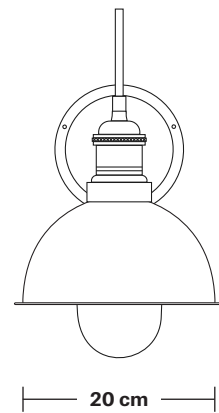

# Swan Neck Outdoor & Bathroom Dome Wall Light - 8 Inch

Product Code: SN-IP65-DWL8

H: 35.5 cm x W: 20 cm x D: 39 cm

## DIMENSIONS

Shade Diameter: 20 cm / 8"

Shade Height: 10 cm / 4"

Holder Diameter: 33 cm / 12.9"

Holder Height: 21 cm / 8.2"

Wall Rose Diameter: 14 cm / 5.5"

Wall Rose Depth: 3 cm / 1.2"

INDUSTVILLE

## DIMENSIONS

Holder Diameter: 33 cm / 12.9"

Holder Height: 21 cm / 8.2"

Wall Rose Diameter: 14 cm / 5.5"

Wall Rose Depth: 3 cm / 1.2"

INDUSTVILLE

## DIMENSIONS

Shade Diameter: 20 cm / 8"

Shade Height: 10 cm / 4"