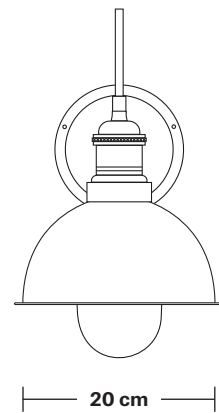

Swan Neck Outdoor & Bathroom Dome Wall Light - 8 Inch

Product Code: SN-IP65-DWL8

H: 35.5 cm x W: 20 cm x D: 39 cm

SPECIFICATIONS

We meet all UK and EU lighting and safety regulations.

Our products are hand finished to ensure an authentic vintage look and therefore they may vary slightly from those shown in the images.

Bulb required: Standard screw (E27) fitting, max 40W.

Shade weight: 0.4 kg | **Holder weight:** 1 kg

Maximum weight: 1.4 kg

INFORMATION

Finishes: Brass, Copper, Pewter & Copper, Pewter & Brass.

Ready to be installed, installation required.

Wall mount screws not included.

Holders available: Brass, Pewter, Copper.

Wall rose: Pewter.

IP rating: IP65 with glass (Tube, Globe).

DIMENSIONS

Shade Diameter: 20 cm / 8"

Shade Height: 10 cm / 4"

Holder Diameter: 33 cm / 12.9"

Holder Height: 21 cm / 8.2"

Wall Rose Diameter: 14 cm / 5.5"

Wall Rose Depth: 3 cm / 1.2"

INDUSTVILLE