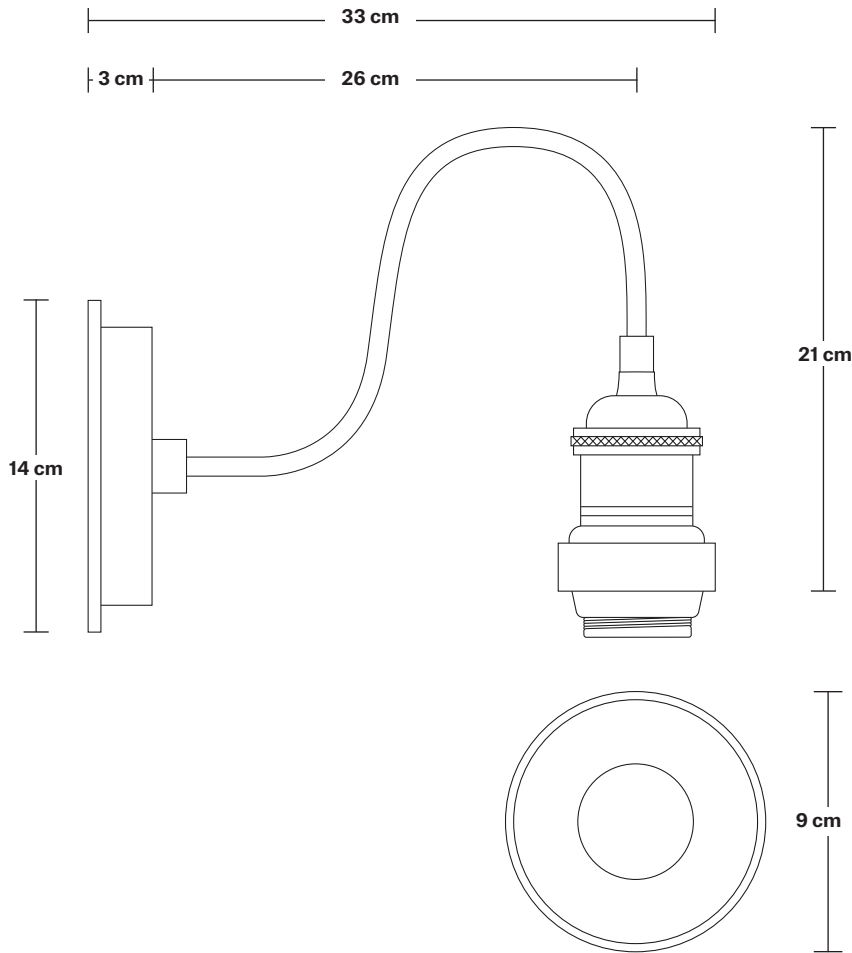

## DIMENSIONS

Shade Diameter: 20 cm / 8"

Shade Height: 10 cm / 4"

Holder Diameter: 33 cm / 12.9"

Holder Height: 21 cm / 8.2"

Wall Rose Diameter: 14 cm / 5.5"

Wall Rose Depth: 3 cm / 1.2"

INDUSTVILLE

# Swan Neck Outdoor & Bathroom Dome Wall Light - 8 Inch

Product Code: SN-IP65-WLH

H: 21 cm x W: 14 cm x D: 33 cm

## DIMENSIONS

Holder Diameter: 33 cm / 12.9"

Holder Height: 21 cm / 8.2"

Wall Rose Diameter: 14 cm / 5.5"

Wall Rose Depth: 3 cm / 1.2"

INDUSTVILLE