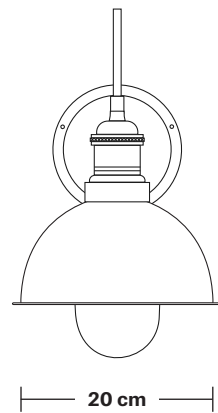

Swan Neck Outdoor & Bathroom Dome Wall Light - 8 Inch

Product Code: SN-IP65-DWL8

H: 35.5 cm x W: 20 cm x D: 39 cm

SPECIFICATIONS

We meet all UK and EU lighting and safety regulations.

Our products are hand finished to ensure an authentic vintage look and therefore they may vary slightly from those shown in the images.

Bulb required: Standard screw (E27) fitting, max 40W.

Shade weight: 0.4 kg | **Holder weight:** 1 kg

Maximum weight: 1.4 kg

INFORMATION

Finishes: Brass, Copper, Pewter & Copper, Pewter & Brass.

Ready to be installed, installation required.

Wall mount screws not included.

Holders available: Brass, Pewter, Copper.

Wall rose: Pewter.

IP rating: IP65 with glass (Tube, Globe).

DIMENSIONS

Shade Diameter: 20 cm / 8"

Shade Height: 10 cm / 4"

Holder Diameter: 33 cm / 12.9"

Holder Height: 21 cm / 8.2"

Wall Rose Diameter: 14 cm / 5.5"

Wall Rose Depth: 3 cm / 1.2"

INDUSTVILLE