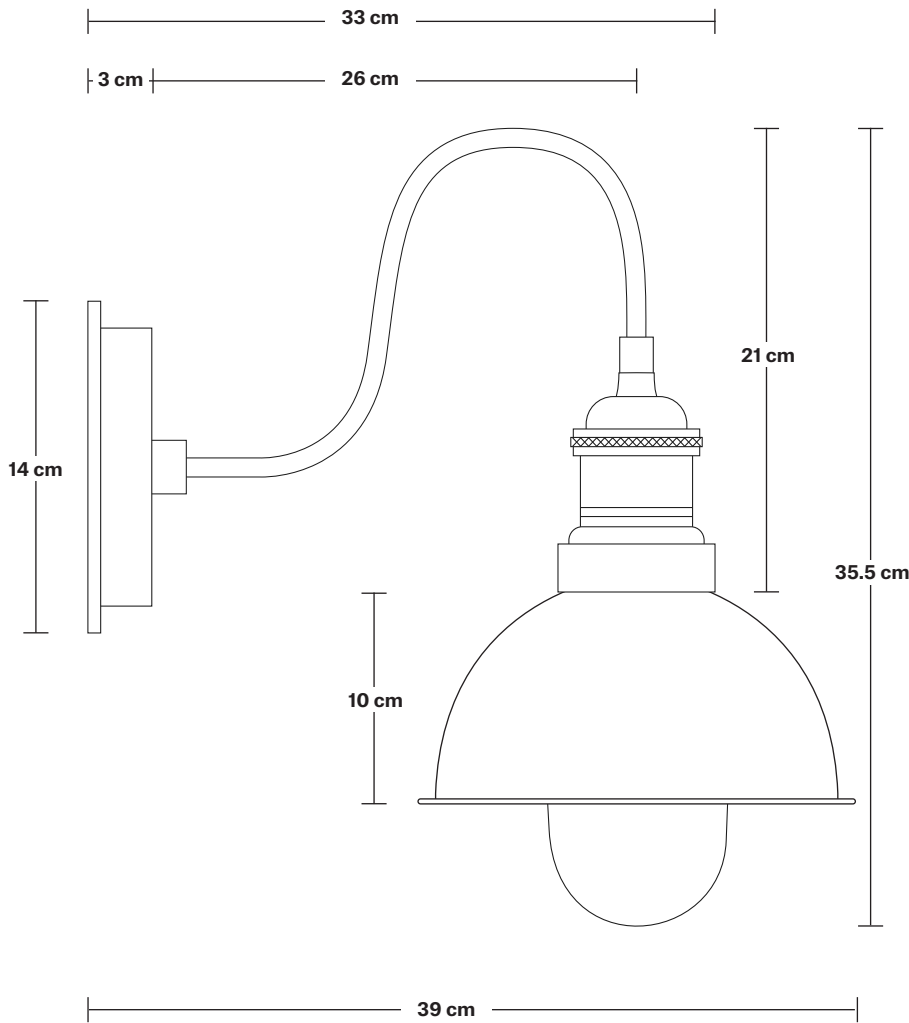

Swan Neck Outdoor & Bathroom Dome Wall Light - 8 Inch

Product Code: SN-IP65-DWL8

H: 35.5 cm x W: 20 cm x D: 39 cm

SPECIFICATIONS

We meet all UK and EU lighting and safety regulations.

Our products are hand finished to ensure an authentic vintage look and therefore they may vary slightly from those shown in the images.

Bulb required: Standard screw (E27) fitting, max 40W.

Shade weight: 0.4 kg | **Holder weight:** 1 kg

Maximum weight: 1.4 kg

INFORMATION

Finishes: Brass, Copper, Pewter & Copper, Pewter & Brass.

Ready to be installed, installation required.

Wall mount screws not included.

Holders available: Brass, Pewter, Copper.

Wall rose: Pewter.

IP rating: IP65 with glass (Tube, Globe).

DIMENSIONS

Shade Diameter: 20 cm / 8"

Shade Height: 10 cm / 4"

Holder Diameter: 33 cm / 12.9"

Holder Height: 21 cm / 8.2"

Wall Rose Diameter: 14 cm / 5.5"

Wall Rose Depth: 3 cm / 1.2"

INDUSTVILLE