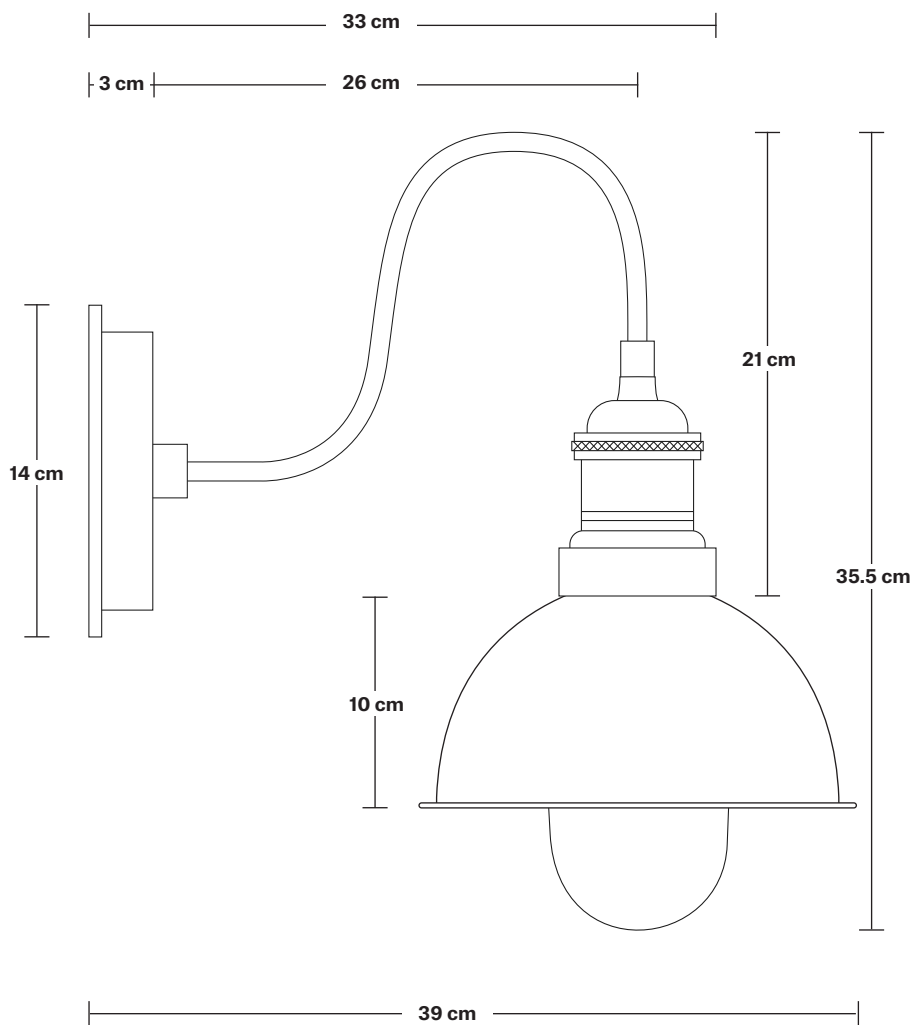

## DIMENSIONS

Shade Diameter: 20 cm / 8"

Shade Height: 10 cm / 4"

## Swan Neck Outdoor & Bathroom Dome Wall Light - 8 Inch - Brass

---

Swan Neck Outdoor & Bathroom Dome Wall Light - 8 Inch - Brass - Brass Holder

**SN-IP65-DWL8-B-BH**

---

Swan Neck Outdoor & Bathroom Dome Wall Light - 8 Inch - Brass - Pewter Holder

# Swan Neck Outdoor & Bathroom Dome Wall Light - 8 Inch

Product Code: SN-IP65-DWL8

H: 35.5 cm x W: 20 cm x D: 39 cm

## DIMENSIONS

Shade Diameter: 20 cm / 8"

Shade Height: 10 cm / 4"

Holder Diameter: 33 cm / 12.9"

Holder Height: 21 cm / 8.2"

Wall Rose Diameter: 14 cm / 5.5"

Wall Rose Depth: 3 cm / 1.2"

INDUSTVILLE