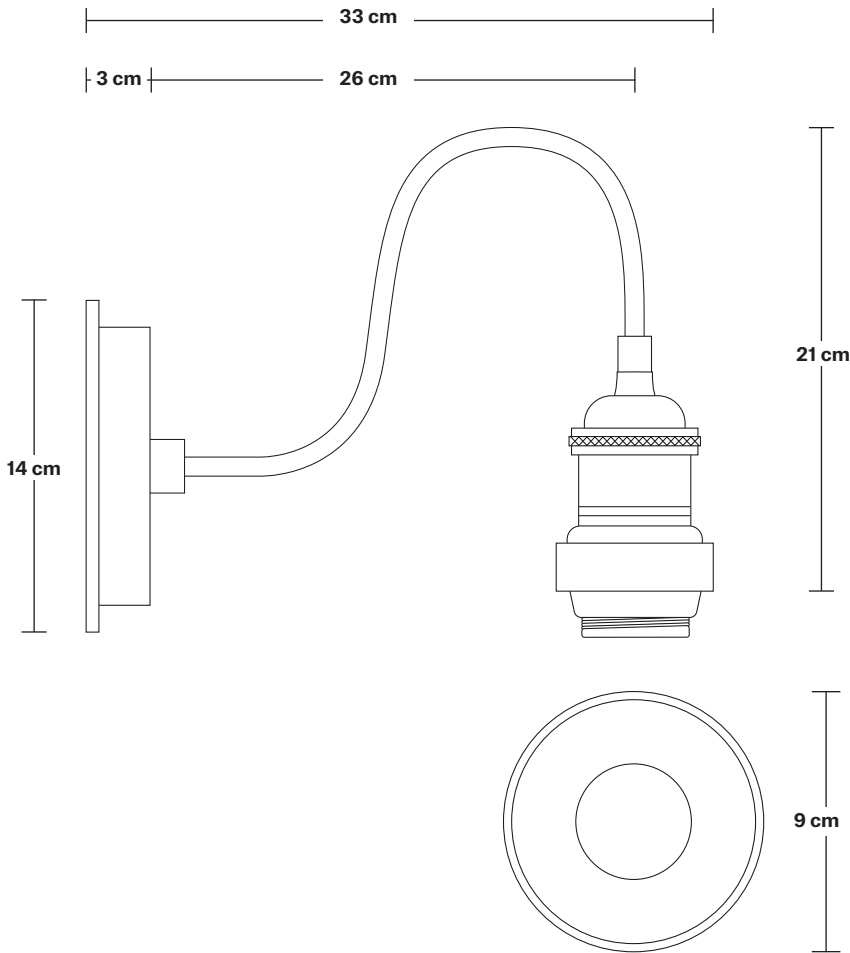

## DIMENSIONS

Holder Diameter: 33 cm / 12.9"

Holder Height: 21 cm / 8.2"

Wall Rose Diameter: 14 cm / 5.5"

Wall Rose Depth: 3 cm / 1.2"

INDUSTVILLE

## DIMENSIONS

Shade Diameter: 20 cm / 8"

Shade Height: 10 cm / 4"

Holder Diameter: 33 cm / 12.9"

Holder Height: 21 cm / 8.2"

Wall Rose Diameter: 14 cm / 5.5"

Wall Rose Depth: 3 cm / 1.2"

INDUSTVILLE

# Swan Neck Outdoor & Bathroom Dome Wall Light - 8 Inch

Product Code: SN-IP65-WLH

H: 21 cm x W: 14 cm x D: 33 cm