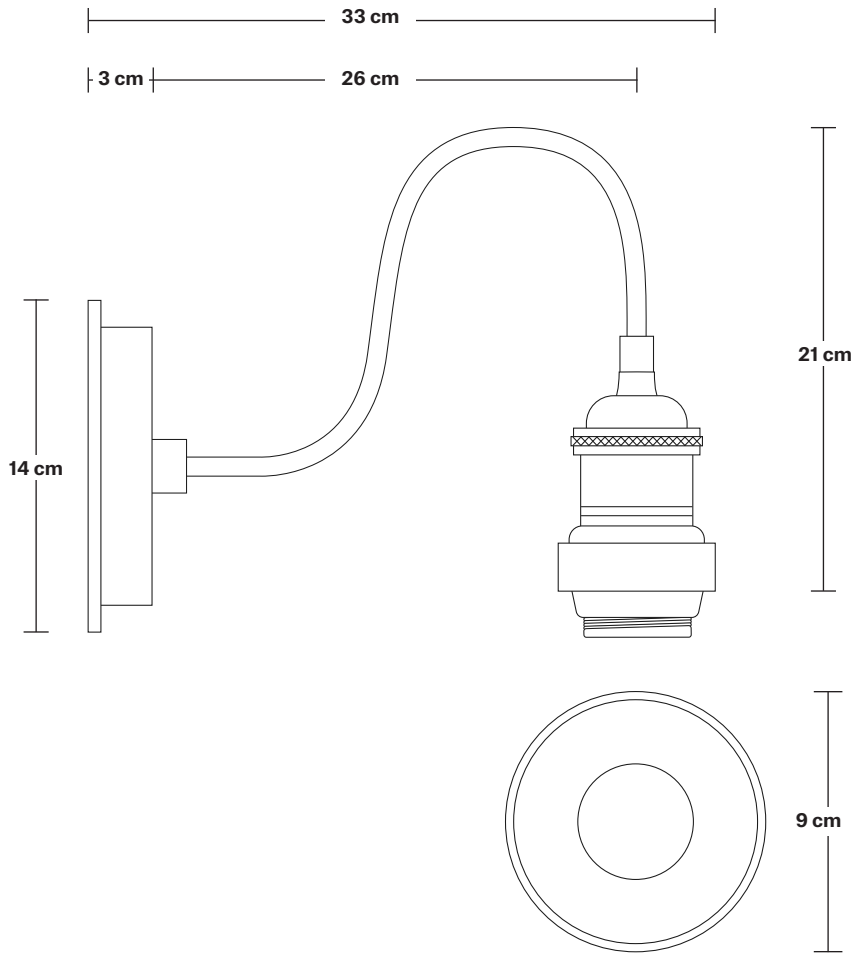

Swan Neck Outdoor & Bathroom Dome Wall Light - 8 Inch

Product Code: SN-IP65-WLH

H: 21 cm x W: 14 cm x D: 33 cm

SPECIFICATIONS

We meet all UK and EU lighting and safety regulations.

Our products are hand finished to ensure an authentic vintage look and therefore they may vary slightly from those shown in the images.

Bulb required: Standard screw (E27) fitting, max 40W.

Maximum weight: 1 kg

INFORMATION

Finishes: Brass, Pewter, Copper.

Ready to be installed, installation required.

Wall mount screws not included.

Holders available: Brass, Pewter, Copper.

Wall rose: Pewter.

IP rating: IP65 with glass (Tube, Globe).

DIMENSIONS

Holder Diameter: 33 cm / 12.9"

Holder Height: 21 cm / 8.2"

Wall Rose Diameter: 14 cm / 5.5"

Wall Rose Depth: 3 cm / 1.2"

INDUSTVILLE