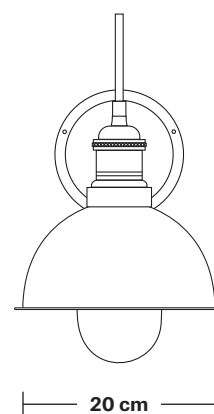

Swan Neck Outdoor & Bathroom Dome Wall Light - 8 Inch

Product Code: SN-IP65-DWL8

H: 35.5 cm x W: 20 cm x D: 39 cm

SPECIFICATIONS

We meet all UK and EU lighting and safety regulations.

Our products are hand finished to ensure an authentic vintage look and therefore they may vary slightly from those shown in the images.

Bulb required: Standard screw (E27) fitting, max 40W.

Shade weight: 0.4 kg | **Holder weight:** 1 kg

Maximum weight: 1.4 kg

INFORMATION

Finishes: Brass, Copper, Pewter & Copper, Pewter & Brass.

Ready to be installed, installation required.

Wall mount screws not included.

Holders available: Brass, Pewter, Copper.

Wall rose: Pewter.

IP rating: IP65 with glass (Tube, Globe).

DIMENSIONS

Shade Diameter: 20 cm / 8"

Shade Height: 10 cm / 4"

Holder Diameter: 33 cm / 12.9"

Holder Height: 21 cm / 8.2"

Wall Rose Diameter: 14 cm / 5.5"

Wall Rose Depth: 3 cm / 1.2"

INDUSTVILLE