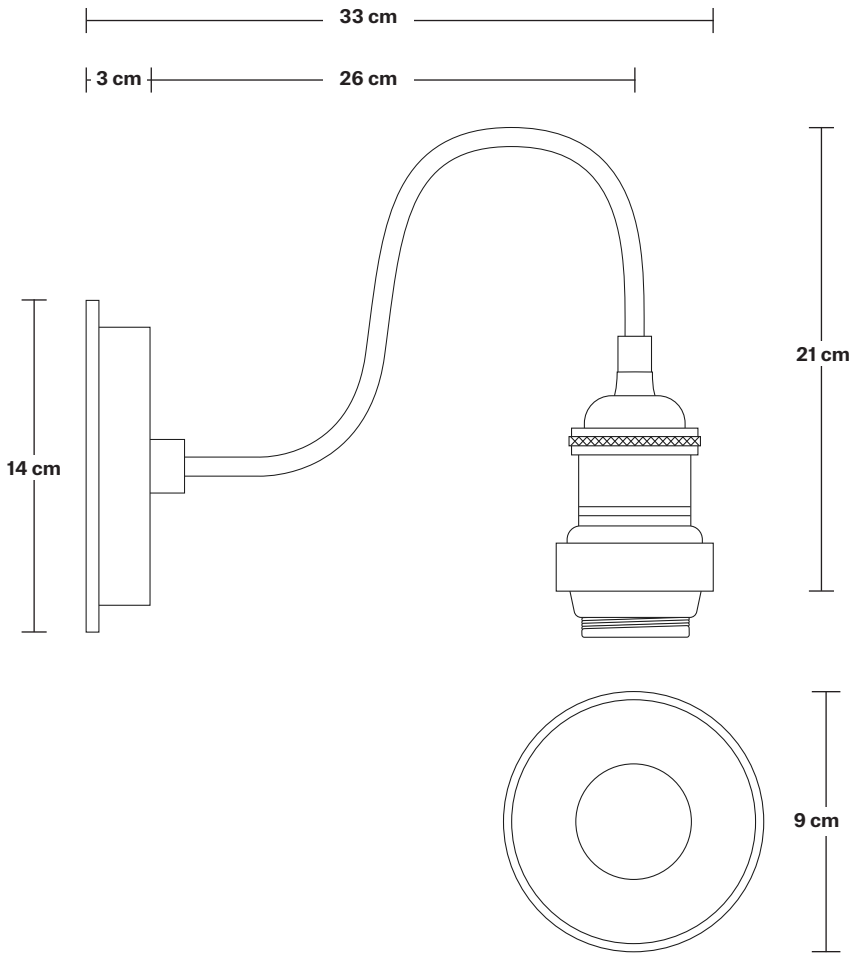

## DIMENSIONS

Shade Diameter: 20 cm / 8"

Shade Height: 10 cm / 4"

## DIMENSIONS

Shade Diameter: 20 cm / 8"

Shade Height: 10 cm / 4"

Holder Diameter: 33 cm / 12.9"

Holder Height: 21 cm / 8.2"

Wall Rose Diameter: 14 cm / 5.5"

Wall Rose Depth: 3 cm / 1.2"

INDUSTVILLE

# Swan Neck Outdoor & Bathroom Dome Wall Light - 8 Inch

Product Code: SN-IP65-WLH

H: 21 cm x W: 14 cm x D: 33 cm

## DIMENSIONS

Holder Diameter: 33 cm / 12.9"

Holder Height: 21 cm / 8.2"

Wall Rose Diameter: 14 cm / 5.5"

Wall Rose Depth: 3 cm / 1.2"

INDUSTVILLE