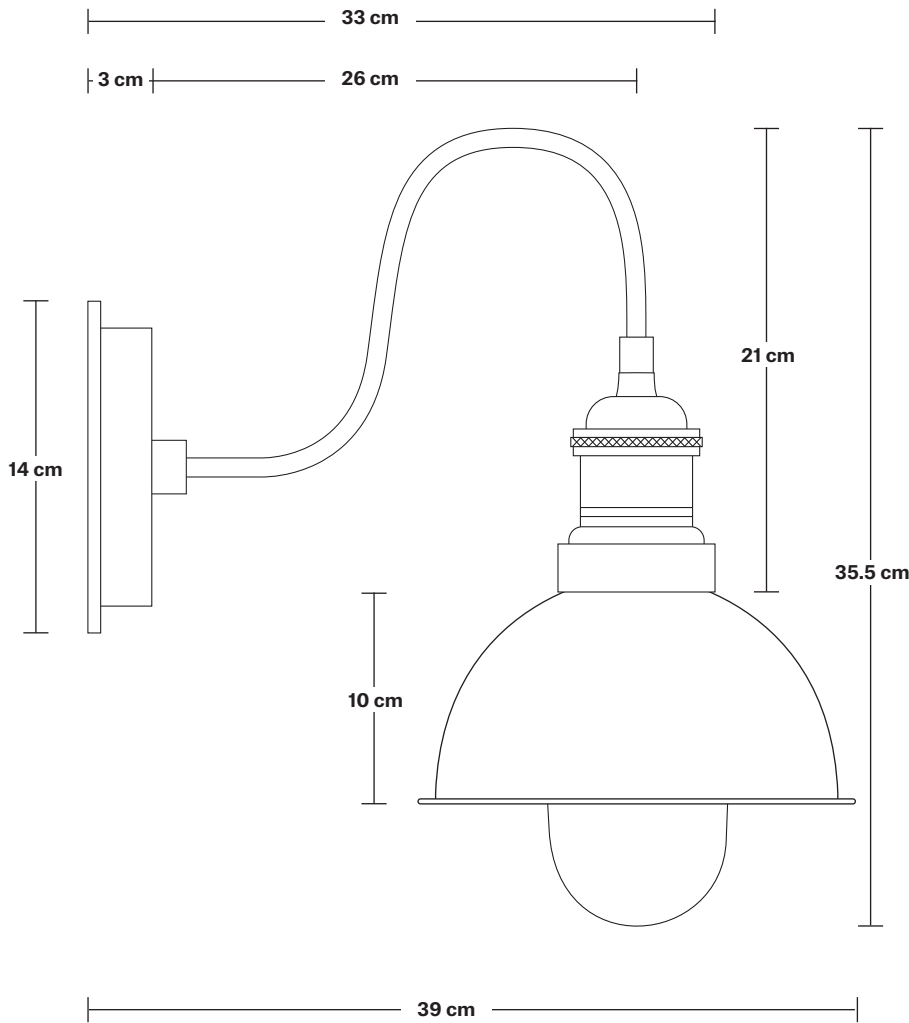

# Swan Neck Outdoor & Bathroom Dome Wall Light - 8 Inch

Product Code: SN-IP65-DWL8

H: 35.5 cm x W: 20 cm x D: 39 cm

## DIMENSIONS

Shade Diameter: 20 cm / 8"

Shade Height: 10 cm / 4"

Holder Diameter: 33 cm / 12.9"

Holder Height: 21 cm / 8.2"

Wall Rose Diameter: 14 cm / 5.5"

Wall Rose Depth: 3 cm / 1.2"

INDUSTVILLE

## DIMENSIONS

Holder Diameter: 33 cm / 12.9"

Holder Height: 21 cm / 8.2"

Wall Rose Diameter: 14 cm / 5.5"

Wall Rose Depth: 3 cm / 1.2"

INDUSTVILLE