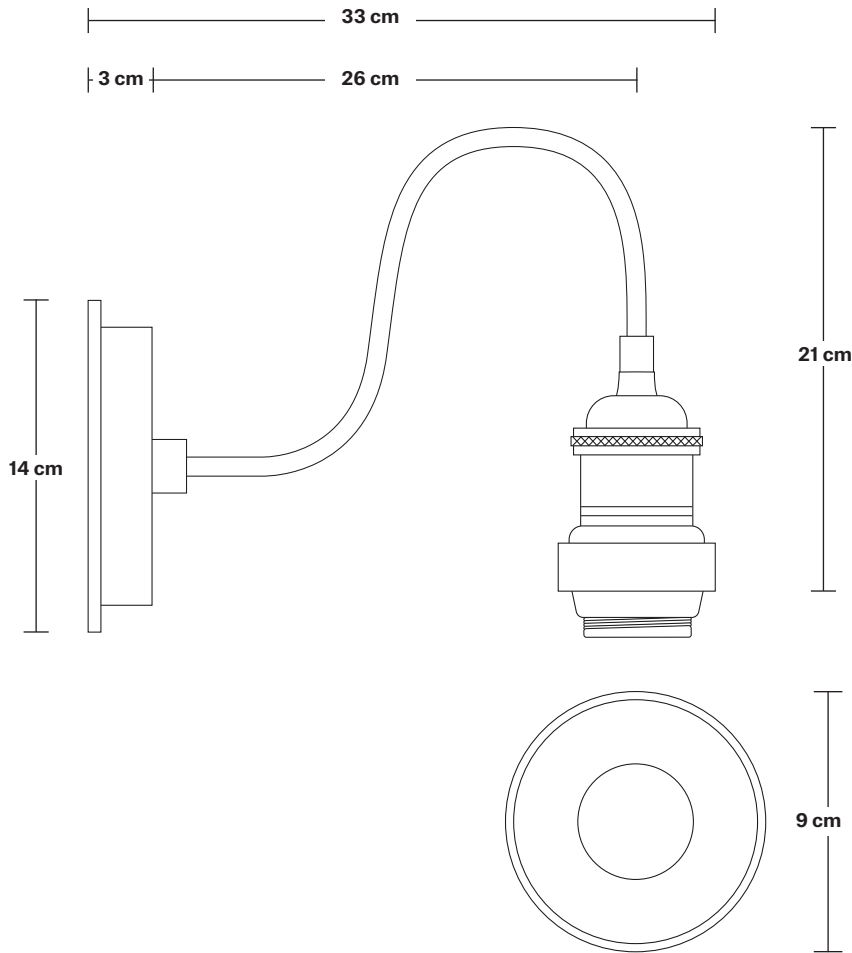

## DIMENSIONS

Shade Diameter: 41 cm / 16"

Shade Height (no holder): 13 cm / 5.1"

Holder Diameter: 31.5 cm / 12.4"

Holder Height: 20 cm / 7.8"

Wall Rose Diameter: 14 cm / 5.5"

Wall Rose Depth: 3 cm / 1.2"

INDUSTVILLE

# Swan Neck Outdoor & Bathroom Dome Wall Light - 8 Inch

Product Code: SN-IP65-WLH

H: 21 cm x W: 14 cm x D: 33 cm

## DIMENSIONS

Holder Diameter: 33 cm / 12.9"

Holder Height: 21 cm / 8.2"

Wall Rose Diameter: 14 cm / 5.5"

Wall Rose Depth: 3 cm / 1.2"

## DIMENSIONS

Holder Diameter: 33 cm / 12.9"

Holder Height: 21 cm / 8.2"

Wall Rose Diameter: 14 cm / 5.5"

Wall Rose Depth: 3 cm / 1.2"

INDUSTVILLE