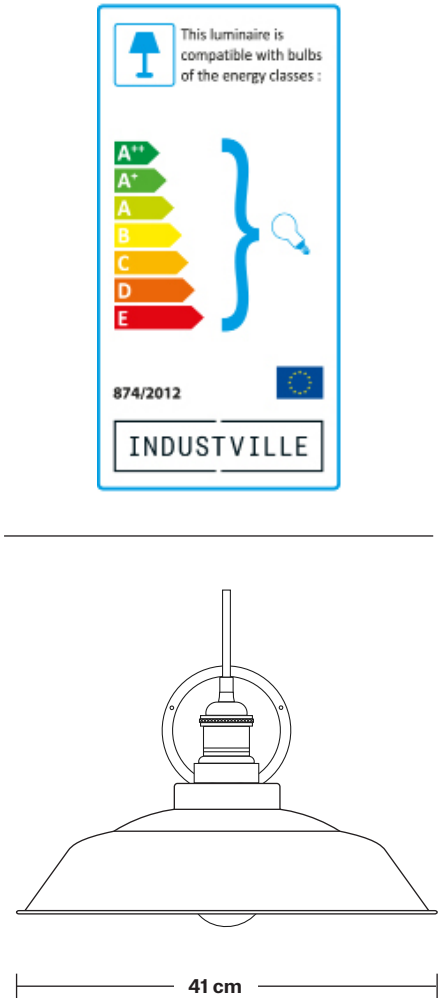

# Swan Neck Outdoor & Bathroom Step Wall Light - 16 Inch

Product Code: SN-IP65-SWL16

H: 35 cm x W: 41 cm x D: 49.5 cm

## INFORMATION

**Finishes:** Brass.

Ready to be installed, installation required.

Wall mount screws not included.

**Holders available:** Brass, Pewter.

**Wall rose:** Pewter.

**IP rating:** IP65 with glass (Tube, Globe).

## DIMENSIONS

Shade Diameter: 41 cm / 16"

Shade Height (no holder): 13 cm / 5.1"

Holder Diameter: 31.5 cm / 12.4"

Holder Height: 20 cm / 7.8"

Wall Rose Diameter: 14 cm / 5.5"

Wall Rose Depth: 3 cm / 1.2"

INDUSTVILLE

## DIMENSIONS

Holder Diameter: 33 cm / 12.9"

Holder Height: 21 cm / 8.2"

Wall Rose Diameter: 14 cm / 5.5"

Wall Rose Depth: 3 cm / 1.2"