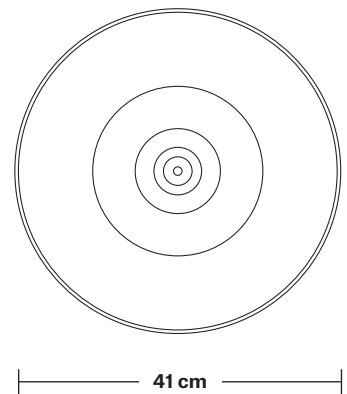

## DIMENSIONS

Shade Diameter: 41 cm / 16"

Shade Height (no holder): 13 cm / 5.1"

Holder Diameter: 31.5 cm / 12.4"

Holder Height: 20 cm / 7.8"

Wall Rose Diameter: 14 cm / 5.5"

Wall Rose Depth: 3 cm / 1.2"

INDUSTVILLE

## DIMENSIONS

Holder Diameter: 33 cm / 12.9"

Holder Height: 21 cm / 8.2"

Wall Rose Diameter: 14 cm / 5.5"

Wall Rose Depth: 3 cm / 1.2"

## DIMENSIONS

Holder Diameter: 33 cm / 12.9"

Holder Height: 21 cm / 8.2"

Wall Rose Diameter: 14 cm / 5.5"

Wall Rose Depth: 3 cm / 1.2"

INDUSTVILLE

# Step - 16 Inch - Shade Only

Product Code: S16-SO

H: 13 cm x W: 41 cm x D: 41 cm