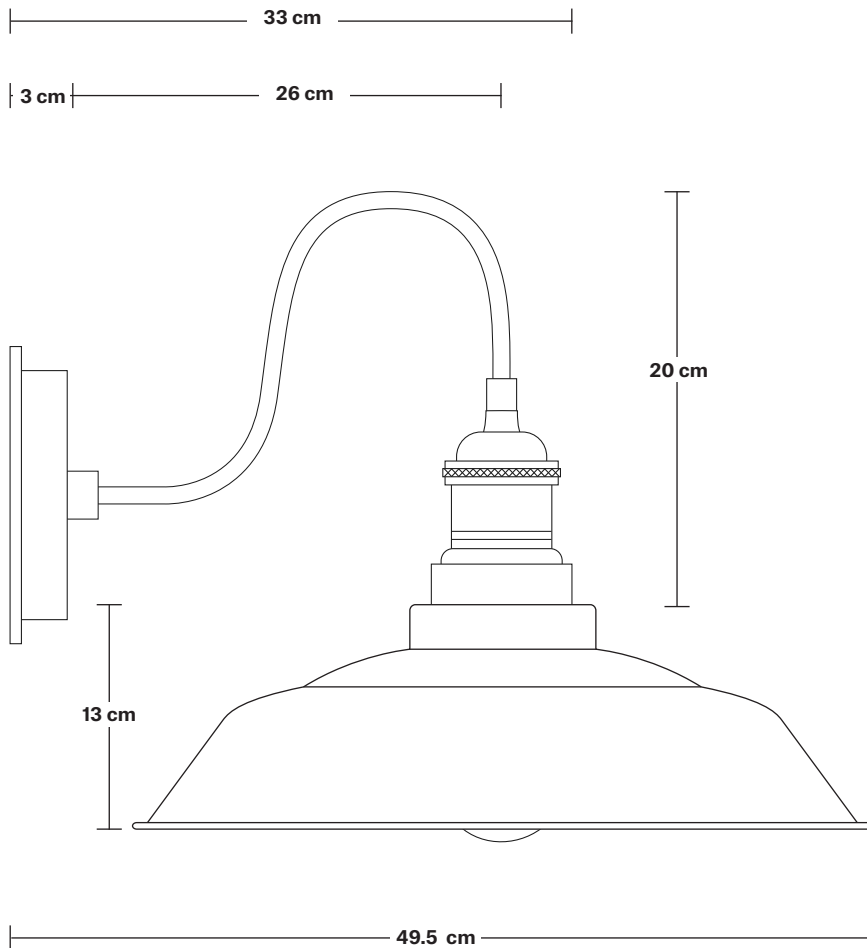

# Swan Neck Outdoor & Bathroom Step Wall Light - 16 Inch

Product Code: SN-IP65-SWL16

H: 35 cm x W: 41 cm x D: 49.5 cm

## DIMENSIONS

Shade Diameter: 41 cm / 16"

Shade Height (no holder): 13 cm / 5.1"

Holder Diameter: 31.5 cm / 12.4"

Holder Height: 20 cm / 7.8"

Wall Rose Diameter: 14 cm / 5.5"

Wall Rose Depth: 3 cm / 1.2"

INDUSTVILLE

## DIMENSIONS

Holder Diameter: 33 cm / 12.9"

Holder Height: 21 cm / 8.2"

Wall Rose Diameter: 14 cm / 5.5"

Wall Rose Depth: 3 cm / 1.2"

## DIMENSIONS

Holder Diameter: 33 cm / 12.9"

Holder Height: 21 cm / 8.2"

Wall Rose Diameter: 14 cm / 5.5"

Wall Rose Depth: 3 cm / 1.2"

INDUSTVILLE