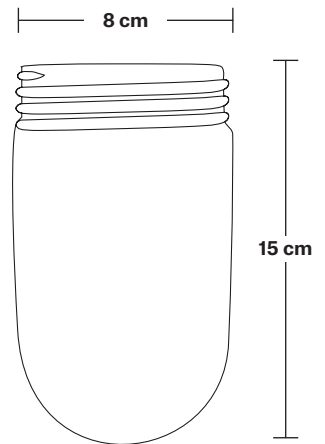

## DIMENSIONS

Shade Diameter: 41 cm / 16"

Shade Height (no holder): 13 cm / 5.1"

Holder Diameter: 31.5 cm / 12.4"

Holder Height: 20 cm / 7.8"

Wall Rose Diameter: 14 cm / 5.5"

Wall Rose Depth: 3 cm / 1.2"

INDUSTVILLE

# Swan Neck Outdoor & Bathroom Dome Wall Light - 8 Inch

Product Code: SN-IP65-WLH

H: 21 cm x W: 14 cm x D: 33 cm

## DIMENSIONS

Holder Diameter: 33 cm / 12.9"

Holder Height: 21 cm / 8.2"

Wall Rose Diameter: 14 cm / 5.5"

Wall Rose Depth: 3 cm / 1.2"

## DIMENSIONS

Holder Diameter: 33 cm / 12.9"

Holder Height: 21 cm / 8.2"

Wall Rose Diameter: 14 cm / 5.5"

Wall Rose Depth: 3 cm / 1.2"

INDUSTVILLE