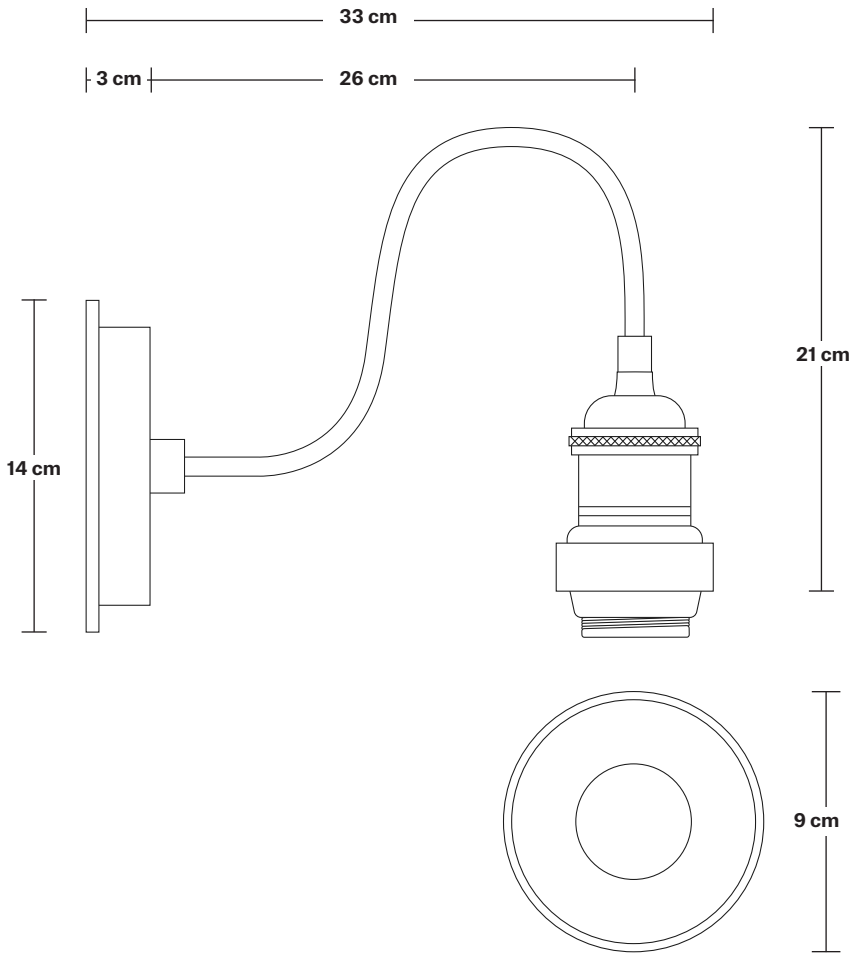

## DIMENSIONS

Shade Diameter: 41 cm / 16"

Shade Height (no holder): 13 cm / 5.1"

Holder Diameter: 31.5 cm / 12.4"

Holder Height: 20 cm / 7.8"

Wall Rose Diameter: 14 cm / 5.5"

Wall Rose Depth: 3 cm / 1.2"

INDUSTVILLE

## DIMENSIONS

Holder Diameter: 33 cm / 12.9"

Holder Height: 21 cm / 8.2"

Wall Rose Diameter: 14 cm / 5.5"

Wall Rose Depth: 3 cm / 1.2"

# Swan Neck Outdoor & Bathroom Dome Wall Light - 8 Inch

Product Code: SN-IP65-WLH-GLG

H: 21 cm x W: 14 cm x D: 33 cm

## DIMENSIONS

Holder Diameter: 33 cm / 12.9"

Holder Height: 21 cm / 8.2"

Wall Rose Diameter: 14 cm / 5.5"

Wall Rose Depth: 3 cm / 1.2"

INDUSTVILLE