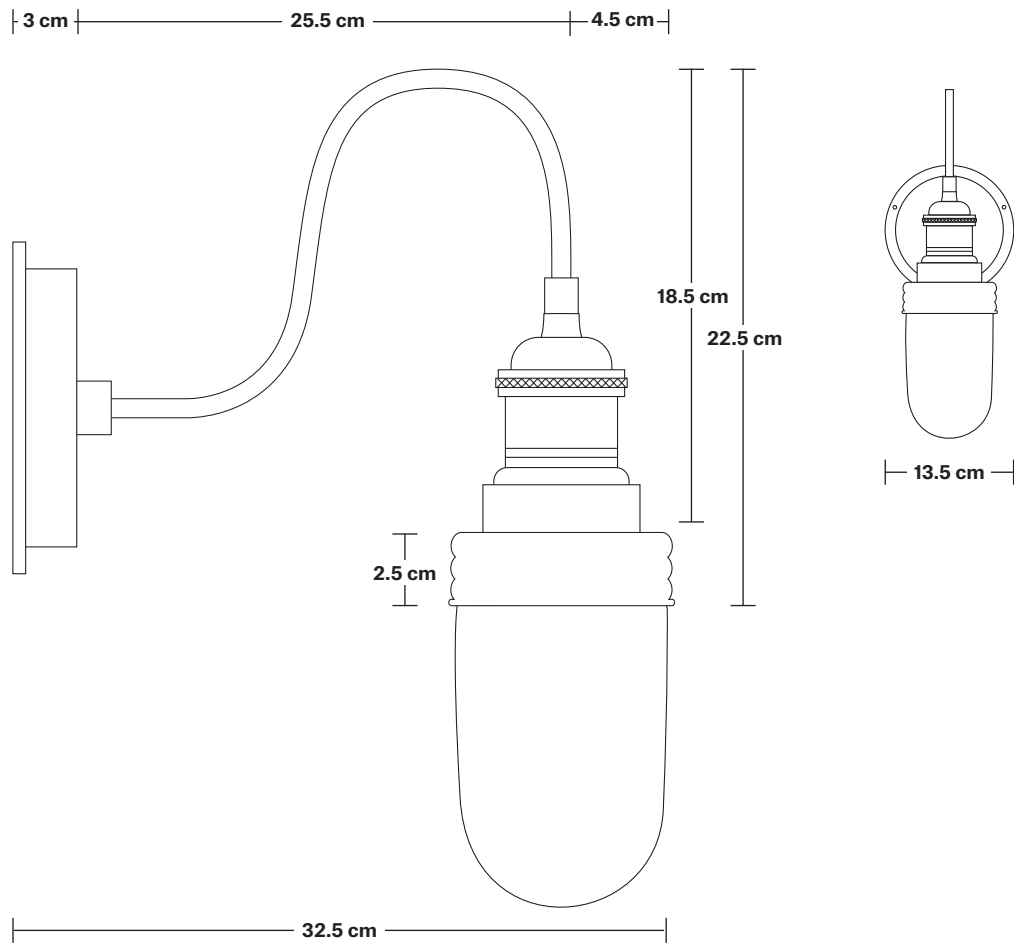

Bulb required: Standard screw (E27) fitting, max 40W.

Weight: 1 kg

IP Rating: IP65 with glass.

INFORMATION

Product Code: SN-IP65-WL-GLG

Finishes: Brass, Pewter, Copper.

Ready to be installed, installation required.

Wall mount screws not included.

Rose: Pewter.

DIMENSIONS

H: 37 cm x **W:** 15 cm x **D:** 36 cm

Holder Diameter: 32.5 cm / 12.8"

Holder Height: 22.5 cm / 8.9"

Ceiling Rose Diameter: 13.5 cm / 5.3"

Ceiling Rose Height: 3 cm / 1.2"

Swan Neck Outdoor & Bathroom Wall Light

SPECIFICATIONS	INFORMATION	DIMENSIONS
<p>We meet all UK and EU lighting and safety regulations.</p>	<p>Product Code: SN-IP65-WL</p>	<p>H: 37.5 cm x W: 13.5 cm x D: 32.5 cm</p>
<p>Our products are hand finished to ensure an authentic vintage look and therefore they may vary slightly from those shown in the images.</p>	<p>Finishes: Brass, Pewter, Copper.</p>	<p>Holder Diameter: 32.5 cm / 12.8"</p>
<p>Bulb required: Standard screw (E27) fitting, max 40W.</p>	<p>Ready to be installed, installation required.</p>	<p>Holder Height: 22.5 cm / 8.9"</p>
<p>Weight: 1 kg</p>	<p>Wall mount screws not included.</p>	<p>Ceiling Rose Diameter: 13.5 cm / 5.3"</p>
<p>IP Rating: IP65 with glass.</p>	<p>Rose: Pewter.</p>	<p>Ceiling Rose Height: 3 cm / 1.2"</p>