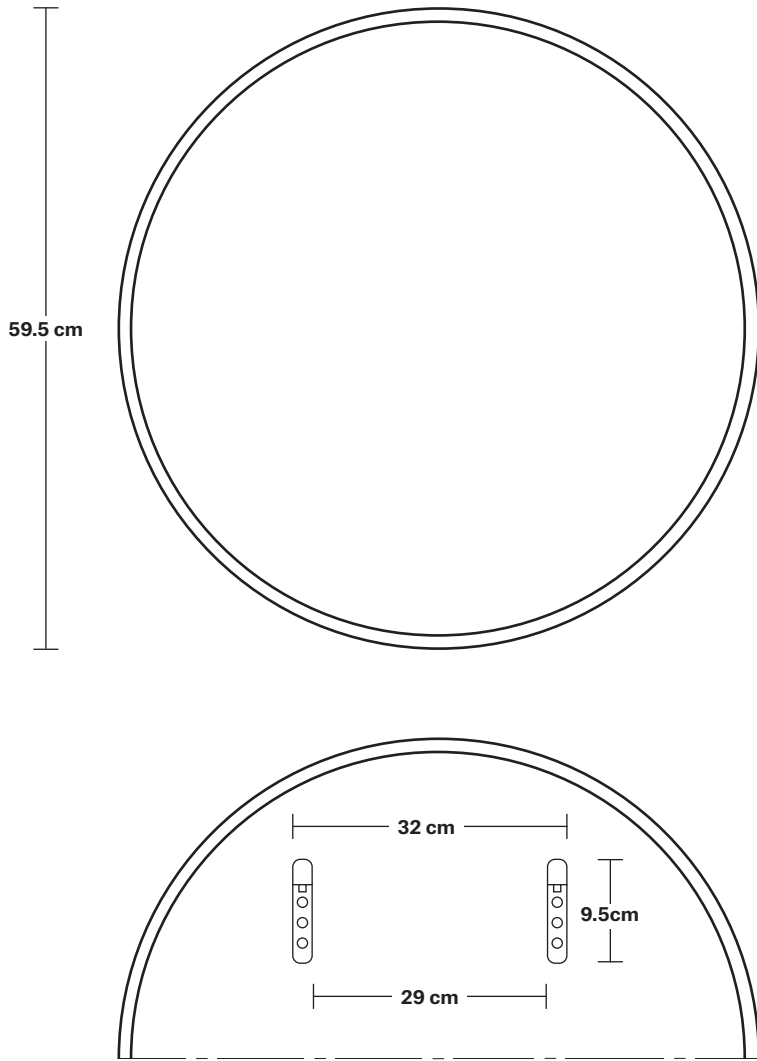

# Urban Round Wall Mirror - 24 Inch

Product Code: UR-R-WM24

H: 59.5 cm x W: 59.5 cm x D: 1.9 cm

## SPECIFICATIONS

Our products are hand finished to ensure an authentic vintage look and therefore they may vary slightly from those shown in the images.

**Weight:** 5.8 kg

## DIMENSIONS

Height: 59.5 cm / 23.4"

Width: 59.5 cm / 23.4"

Depth: 1.9 cm / 0.7"

# Urban Round Wall Mirror - 24 Inch

---

Urban Round Wall Mirror - 24 inch - Brass Frame	<b>UR-R-WM24-B</b>
Urban Round Wall Mirror - 24 inch - Pewter Frame	<b>UR-R-WM24-P</b>
Urban Round Wall Mirror - 24 inch - Copper Frame	<b>UR-R-WM24-C</b>