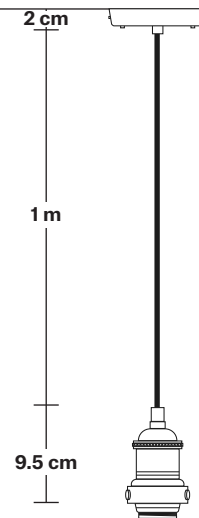

Brooklyn Cone Pendant - 12 Inch

Product Code: BR-CP12

H: 30.5 cm x W: 30 cm x D: 30 cm

SPECIFICATIONS

We meet all UK and EU lighting and safety regulations.

Our products are hand finished to ensure an authentic vintage look and therefore they may vary slightly from those shown in the images.

Shade Diameter: 30 cm / 12"

Shade Height (no holder): 21 cm / 8.3"

Holder Diameter: 6 cm / 2.5"

Holder Height: 11 cm / 4.3"

Ceiling Rose Diameter: 12 cm / 4.9"

Ceiling Rose Height: 2 cm / 0.8"

Brooklyn Cord Set ES E27 Bulb Holder

Product Code: BR-CS

H: 113 cm x W: 12 cm x D: 12 cm

SPECIFICATIONS

We meet all UK and EU lighting and safety regulations.

Our products are hand finished to ensure an authentic vintage look and therefore they may vary slightly from those shown in the images.

Ceiling rose: Pewter.

DIMENSIONS

Bulb Holder Diameter: 6 cm / 2.5"

Bulb Holder Height: 11 cm / 4.3"

Ceiling Rose height: 12 cm / 4.9"

Full Drop: 113 cm / 44.5"

Brooklyn Chain Cord Set ES E27 Bulb Holder

Product Code: BR-CS