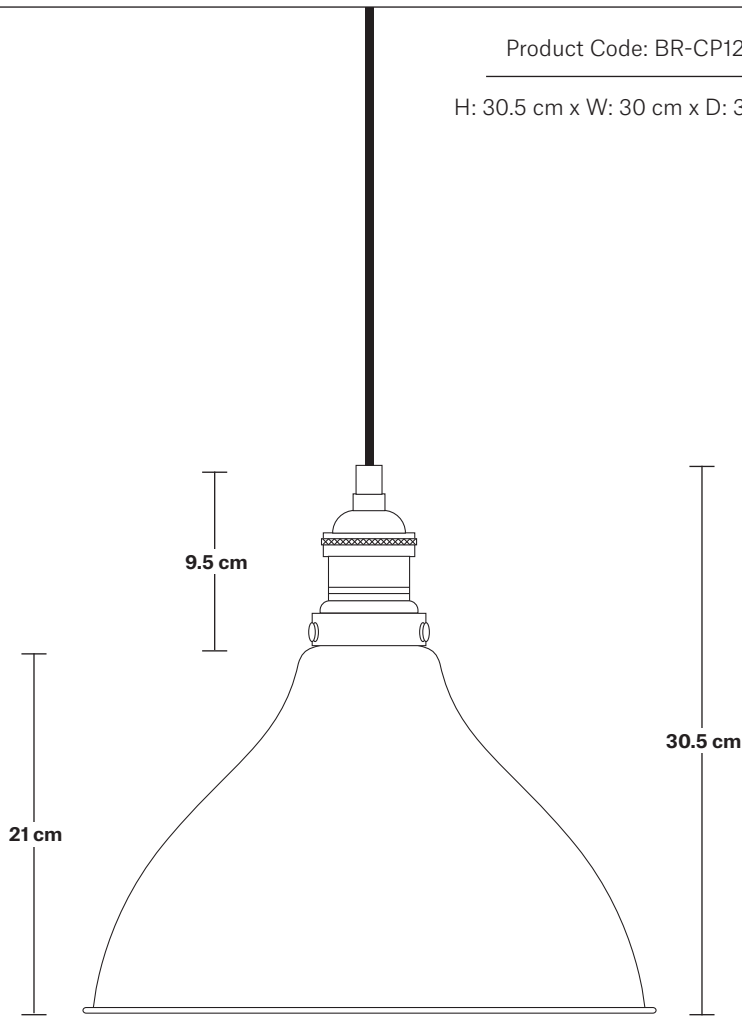

Brooklyn Cone Pendant - 12 Inch

Product Code: BR-CP12

H: 30.5 cm x W: 30 cm x D: 30 cm

SPECIFICATIONS

We meet all UK and EU lighting and safety regulations.

Our products are hand finished to ensure an authentic vintage look and therefore they may vary slightly from those shown in the images.

Bulb required: Standard screw (E27) fitting, max 40W.

Shade weight: 0.85 kg | **Holder weight:** 0.5 kg

Maximum weight: 1.35 kg

INFORMATION

Finishes: Brass, Pewter and Copper.

Ready to be installed, installation required.

Shade Diameter: 30 cm / 12"

Shade Height (no holder): 21 cm / 8.3"

Holder Diameter: 6 cm / 2.5"

Holder Height: 11 cm / 4.3"

Ceiling Rose Diameter: 12 cm / 4.9"

Ceiling Rose Height: 2 cm / 0.8"

Brooklyn Cord Set ES E27 Bulb Holder

Cone - 12 Inch - Shade Only

Product Code: C12-SO

H: 21 cm x W: 30 cm x D: 30 cm

SPECIFICATIONS

We meet all UK and EU lighting and safety regulations.

Our products are hand finished to ensure an authentic vintage look and therefore they may vary slightly from those shown in the images.