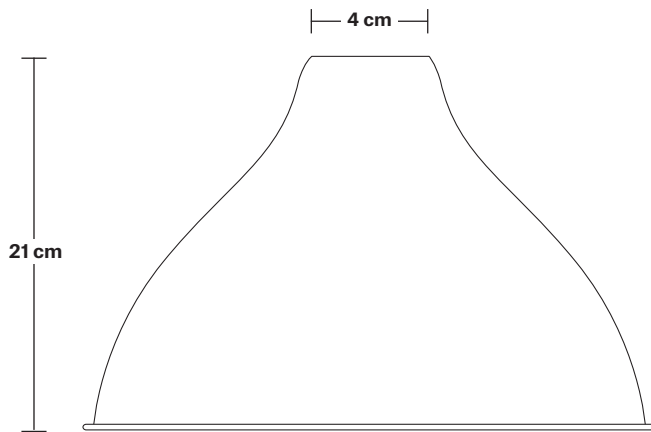

Shade Diameter: 30 cm / 12"

Shade Height (no holder): 21 cm / 8.3"

Holder Diameter: 6 cm / 2.5"

Holder Height: 11 cm / 4.3"

Ceiling Rose Diameter: 12 cm / 4.9"

Ceiling Rose Height: 2 cm / 0.8"

Brooklyn Cord Set ES E27 Bulb Holder

Ceiling rose: Pewter.

DIMENSIONS

Bulb Holder Diameter: 6 cm / 2.5"

Bulb Holder Height: 11 cm / 4.3"

Ceiling Rose height: 12 cm / 4.9"

Full Drop: 113 cm / 44.5"

Brooklyn Chain Cord Set ES E27 Bulb Holder

Product Code: BR-CS

Ceiling rose: Pewter.

DIMENSIONS

Bulb Holder Diameter: 9 cm / 3.5"

Bulb Holder Height: 10 cm / 3.9"

Ceiling Rose Diameter: 12 cm / 4.7"

Ceiling Rose Height: 2.5 cm / 1"

Full Drop: 115 cm / 45.3"

INDUSTVILLE

Cone - 12 Inch - Shade Only

Product Code: C12-SO

H: 21 cm x W: 30 cm x D: 30 cm

SPECIFICATIONS

We meet all UK and EU lighting and safety regulations.

Our products are hand finished to ensure an authentic vintage look and therefore they may vary slightly from those shown in the images.