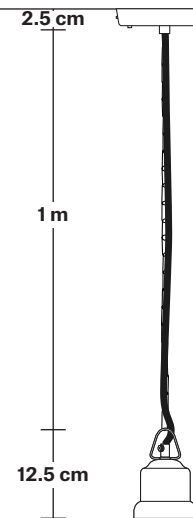

Shade Diameter: 30 cm / 12"

Shade Height (no holder): 21 cm / 8.3"

Holder Diameter: 6 cm / 2.5"

Holder Height: 11 cm / 4.3"

Ceiling Rose Diameter: 12 cm / 4.9"

Ceiling Rose Height: 2 cm / 0.8"

Brooklyn Cord Set ES E27 Bulb Holder

Ceiling rose: Pewter.

DIMENSIONS

Bulb Holder Diameter: 6 cm / 2.5"

Bulb Holder Height: 11 cm / 4.3"

Ceiling Rose height: 12 cm / 4.9"

Full Drop: 113 cm / 44.5"

Brooklyn Chain Cord Set ES E27 Bulb Holder

Product Code: BR-CS

H: 115 cm x W: 12 cm x D: 12 cm

SPECIFICATIONS

We meet all UK and EU lighting and safety regulations.

Our products are hand finished to ensure an authentic vintage look and therefore they may vary slightly from those shown in the images.

Ceiling rose: Pewter.

DIMENSIONS

Bulb Holder Diameter: 9 cm / 3.5"

Bulb Holder Height: 10 cm / 3.9"

Ceiling Rose Diameter: 12 cm / 4.7"

Ceiling Rose Height: 2.5 cm / 1"

Full Drop: 115 cm / 45.3"

INDUSTVILLE