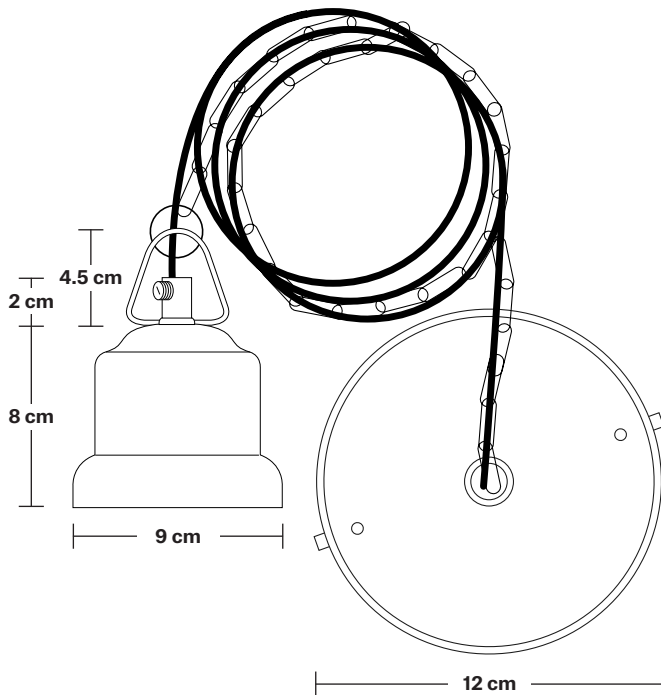

Brooklyn Cone Pendant - 12 Inch

Product Code: BR-CP12

H: 30.5 cm x W: 30 cm x D: 30 cm

SPECIFICATIONS

We meet all UK and EU lighting and safety regulations.

Our products are hand finished to ensure an authentic vintage look and therefore they may vary slightly from those shown in the images.

Shade Diameter: 30 cm / 12"

Shade Height (no holder): 21 cm / 8.3"

Holder Diameter: 6 cm / 2.5"

Holder Height: 11 cm / 4.3"

Ceiling Rose Diameter: 12 cm / 4.9"

Ceiling Rose Height: 2 cm / 0.8"

Brooklyn Cord Set ES E27 Bulb Holder

Ceiling rose: Pewter.

DIMENSIONS

Bulb Holder Diameter: 6 cm / 2.5"

Bulb Holder Height: 11 cm / 4.3"

Ceiling Rose height: 12 cm / 4.9"

Full Drop: 113 cm / 44.5"

Brooklyn Chain Cord Set ES E27 Bulb Holder

Product Code: BR-CS

H: 115 cm x W: 12 cm x D: 12 cm

SPECIFICATIONS

We meet all UK and EU lighting and safety regulations.

Our products are hand finished to ensure an authentic vintage look and therefore they may vary slightly from those shown in the images.