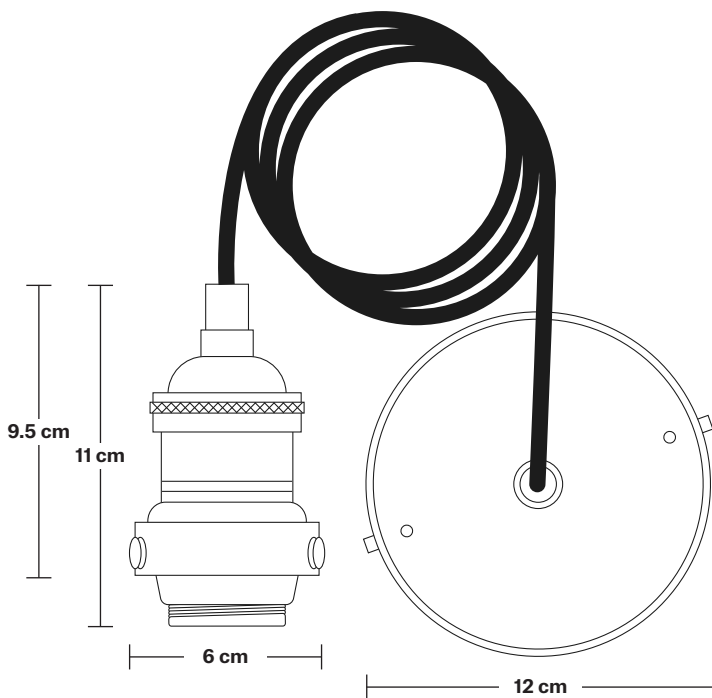

Brooklyn Cord Set ES E27 Bulb Holder

Product Code: BR-CS

H: 113 cm x W: 12 cm x D: 12 cm

SPECIFICATIONS

We meet all UK and EU lighting and safety regulations.

Our products are hand finished to ensure an authentic vintage look and therefore they may vary slightly from those shown in the images.

Bulb required: Standard screw (E27) fitting, max 40W.

Weight: 0.5 kg

INFORMATION

Finishes: Brass, Pewter and Copper.

Ready to be installed, installation required.

Wall mount screws not included.

Flex: 1m Black Round Fabric Flex.

Ceiling rose: Pewter.

DIMENSIONS

Bulb Holder Diameter: 6 cm / 2.5"

Bulb Holder Height: 11 cm / 4.3"

Ceiling Rose height: 12 cm / 4.9"

Full Drop: 113 cm / 44.5"