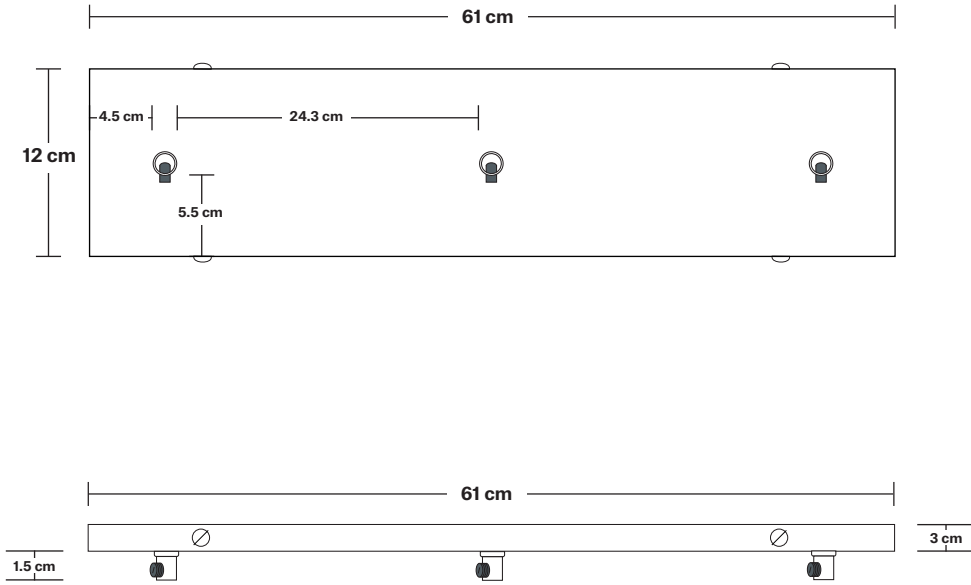

Rectangular Ceiling Rose - 3 Outlet - Pewter

SPECIFICATIONS

We meet all UK and EU lighting and safety regulations.

Our products are hand finished to ensure an authentic vintage look and therefore they may vary slightly from those shown in the images.

Weight: 1.25 kg

INFORMATION

Product Code: RE-CR30-P

Finishes: Pewter.

Ready to be installed, installation required.

Wall mount screws not included.

DIMENSIONS

H: 3 cm x **W:** 12 cm x **D:** 61 cm

Ceiling Rose Width: 12 cm / 4.7"

Ceiling Rose Depth: 61 cm / 24"

Ceiling Rose Height: 3 cm / 1.8"