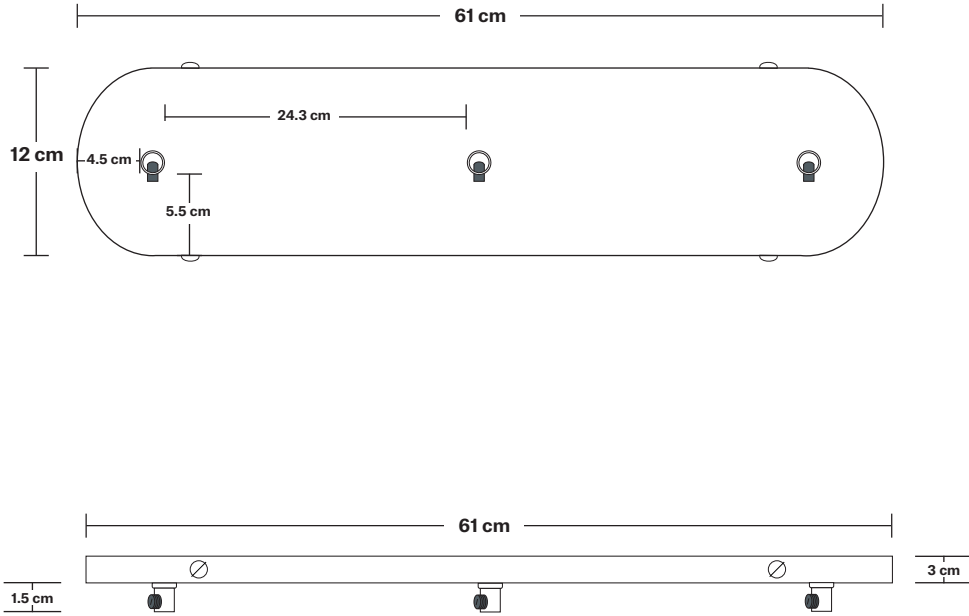

Rectangular Oval Ceiling Rose - 3 Outlet - Pewter

SPECIFICATIONS

We meet all UK and EU lighting and safety regulations.

Our products are hand finished to ensure an authentic vintage look and therefore they may vary slightly from those shown in the images.

Weight: 1.15 kg

INFORMATION

Product Code: RE-O-CR30-P

Finishes: Pewter.

Ready to be installed, installation required.

Wall mount screws not included.

DIMENSIONS

H: 3 cm x **W:** 12 cm x **D:** 61 cm

Ceiling Rose Width: 12 cm / 4.7"

Ceiling Rose Depth: 61 cm / 24"

Ceiling Rose Height: 3 cm / 1.2"